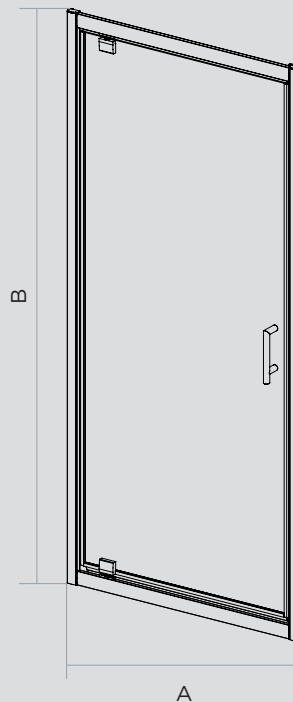

## PIVOT DOOR

- Polished Silver Finish
- Colour matched, soft close door seals
- 40mm adjustment for out of true walls

| CODE                          | AP9310S   | AP9311S   | AP9312S   | AP9313S   |
|-------------------------------|-----------|-----------|-----------|-----------|
| SIZE (A)                      | 700       | 760       | 800       | 900       |
| HEIGHT (B)                    | 1850mm    | 1850mm    | 1850mm    | 1850mm    |
| ADJUSTMENTS - IN ALCOVE       | 660-700mm | 720-760mm | 760-800mm | 850-890mm |
| ADJUSTMENTS - WITH SIDE PANEL | 670-700mm | 730-760mm | 770-800mm | 860-890mm |
| APERTURE                      | 455mm     | 516mm     | 556mm     | 645mm     |
| GLASS THICKNESS               | 6mm       | 6mm       | 6mm       | 6mm       |
| GUARANTEE                     | 10 YEARS  | 10 YEARS  | 10 YEARS  | 10 YEARS  |