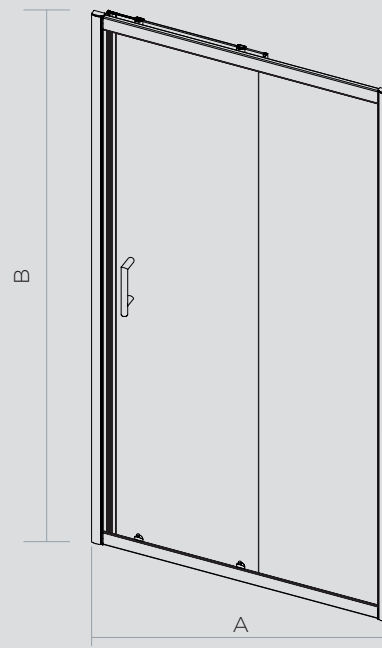

## SLIDING DOOR

- Polished Silver Finish
- 1850mm high
- Colour matched, soft close door seals
- 40mm adjustment for out of true walls

CODE	AP9323S	AP9324S	AP9325S
SIZE (A)	1000	1100	1200
HEIGHT (B)	1850mm	1850mm	1850mm
APERTURE	384	438	479
ADJUSTMENT - IN ALCOVE	950-990mm	1060-1100mm	1140-1180mm
ADJUSTMENT - WITH SIDE PANEL	960-990mm	1060-1100mm	1150-1180mm
GLASS THICKNESS	6mm	6mm	6mm
GUARANTEE	10 YEARS	10 YEARS	10 YEARS