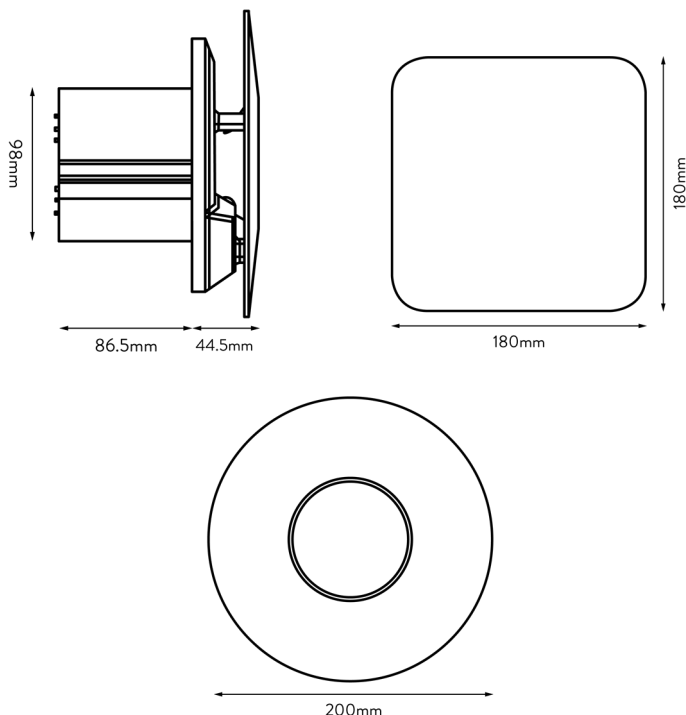

AIR QUALITY INNOVATION

Simply Silent™ Contour C4

Model: C4SR, C4TSR, C4PSR, C4HTSR

Product Type	4" / 100mm Axial Fan
Model Number	C4SR / C4TSR / C4PSR / C4HTSR
Model Range	Domestic Bathroom Fans
Part Number	078339 / 078346 / 078353 / 078360
Barcodes	5011139078339 / 5011139078346 5011139078353 / 5011139078360
Country of Origin	Ireland
Guarantee Period	2 Years

Dimensions

Technical Details

	C4SR	C4TSR	C4PSR	C4HTSR
No. of Speeds	2	2	2	2
Power (W)	6.3 / 7	6.3 / 7	6.3 / 7	6.3 / 7
Duct Size (mm)	100	100	100	100
Flow rate (L/s)	15 / 21	15 / 21	15 / 21	15 / 21
Flow rate (m ³ /h)	54 / 76	54 / 76	54 / 76	54 / 76
Noise dB(A) _{3m}	15 / 29	15 / 29	15 / 29	15 / 29
Specific Fan Power SFP (W/L/s)	0.42 / 0.33	0.42 / 0.33	0.42 / 0.33	0.42 / 0.33
IPX Rating	IPX4	IPX4	IPX4	IPX4
Motor Type	AC			
Pullcord			✓	
Timer (30s—30mins)		✓		✓
Humidistat				✓
Height (mm)	180 / 200	180 / 200	180 / 200	180 / 200
Width (mm)	180 / 200	180 / 200	180 / 200	180 / 200
Depth (mm)	131	131	131	131
Packed Weight (kg)	1.0	1.0	1.0	1.0
Packed Height (mm)	215	215	215	215
Packed Width (mm)	215	215	215	215
Packed Depth (mm)	210	210	210	210
Ti				
Hi				
Colour	White			