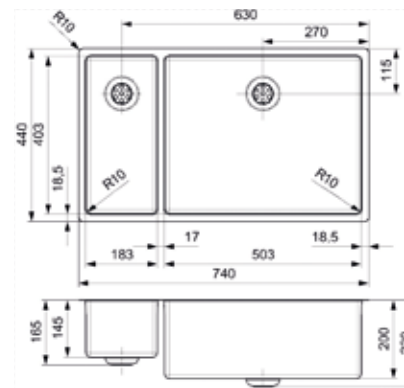

### NEW YORK

34X40+34X40

Cabinet 800 mm  
 Depth 180 + 180 mm  
 Size bowl dimension 343 x 403 + 343 x 403 mm  
 Total dimensions 740 x 440 mm

Material finish: matt inox | 10 mm radius  
 With integral strainer | Not suitable for waste disposal units

### NEW YORK\*

40X40+40X40

Cabinet 900 mm  
 Depth 180 + 180 mm  
 Size bowl dimension 403 x 403 + 403 x 403 mm  
 Total dimensions 860 x 440 mm

Material finish: matt inox | 10 mm radius  
 With integral strainer | Not suitable for waste disposal units

### NEW YORK\*

18X40+50X40

Cabinet 800 mm  
 Depth 145 + 200 mm  
 Size bowl dimension 183 x 403 + 503 x 403 mm  
 Total dimensions 740 x 440 mm

Material finish: matt inox | 10 mm radius  
 With integral strainer | Not suitable for waste disposal units

### NEW YORK\*

50X40+18X40

Cabinet 800 mm  
 Depth 200 + 145 mm  
 Size bowl dimension 503 x 403 + 183 x 403 mm  
 Total dimensions 740 x 440 mm

Material finish: matt inox | 10 mm radius  
 With integral strainer | Not suitable for waste disposal units