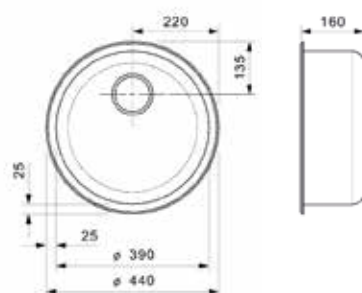

Material finish: satin  
 Reversible sink

**REGIDRAIN**

Cabinet 450 mm  
 Depth 145 mm  
 Size bowl dimension 340 x 400 mm  
 Total dimensions 595 x 470 mm

Material finish: polished inox | Reversible sink  
 Available with or without tap holes

**MONDELLO**

1.5

Cabinet 600 mm  
 Depth 160 + 80 mm  
 Size bowl dimension 340 x 410 + 175 x 320 mm  
 Total dimensions 950 x 508 mm

Material finish: satin  
 Reversible sink

**R18 390 OKG**

Cabinet 450 mm  
 Depth 160 mm  
 Size bowl dimension 390 mm  
 Total dimensions 440 mm

Material finish: polished inox

**GALICIA**

LUX

Cabinet 450 mm  
 Depth 160 mm  
 Size bowl dimension 370 mm  
 Total dimensions 855 x 445 mm

Material finish: polished inox  
 Reversible sink

The Miami line contains sinks, taps and accessories with a stylish design, available in the three unique colours; we have created these colours with the help of PVD-technology, in which stainless steel is coated using physical vapour deposition.