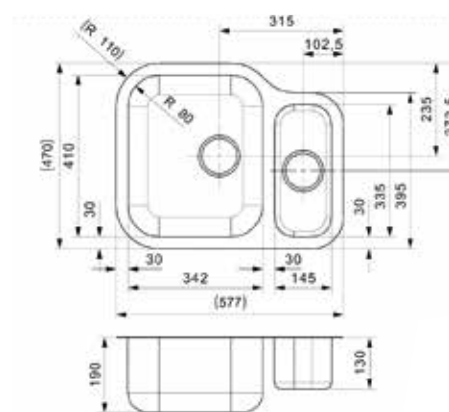

**IB**  
**40X40**  
 Cabinet 450 mm  
 Depth 180 mm  
 Size bowl dimension 400 x 400 mm  
 Total dimensions 440 x 440 mm

Material finish: polished inox

**IB**  
**50X40**  
 Cabinet 600 mm  
 Depth 200 mm  
 Size bowl dimension 500 x 400 mm  
 Total dimensions 540 x 440 mm

## ALASKA

MBL  
Cabinet 600 mm  
Depth 600 mm  
Size bowl dimension 190 + 130 mm  
Total dimensions 342 x 410 + 145 x 335 mm  
577 x 470 mm

Material finish: polished inox

## ALASKA

MBR  
Cabinet 600 mm  
Depth 600 mm  
Size bowl dimension 130 + 190 mm  
Total dimensions 145 x 335 + 342 x 410 mm  
577 x 470 mm

Material finish: polished inox

## CENTURIO\*

L10  
Cabinet 500 mm  
Depth 180 mm  
Size bowl dimension 360 x 420 mm  
Total dimensions 850 x 490 mm

Undrilled unless requested  
Material finish: polished inox