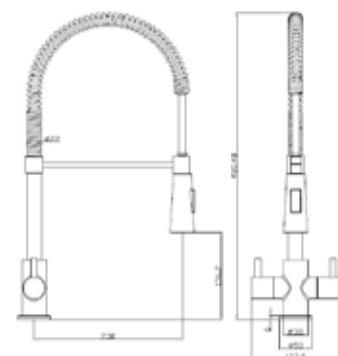

**TARAVO MB**

Matte Black Stainless steel  
0.5 – 5.0 bar

**TITANIA CH**

Chrome and black  
0.2 – 3.0 bar  
Pull-out hose

**TITANIA MB**

Matte black  
0.2 – 3.0 bar  
Pull-out hose

**THAMES CH II**

Chrome  
0.5 – 5.0 bar