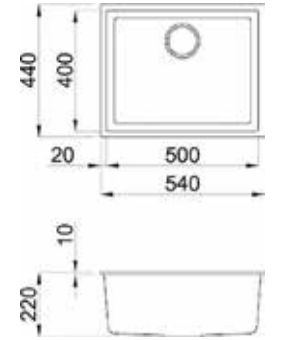

QUADRA

105
Cabinet 600 mm
Depth 220 mm
Size bowl dimension 500 x 400 mm
Total dimensions 540 x 440 mm

- BLACK METALTEK
- WHITE GRANITEK
- TITANIUM METALTEK
- CREAM GRANITEK