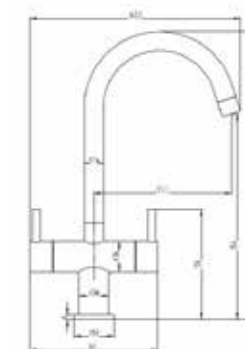

KITCHEN TAPS

Our kitchen taps are carefully selected to fully complement our different sink styles. We source our taps from hand selected partners, most of our taps carry the Reginox brand. They are well engineered and carry excellent guarantees and back up service. The ideal combination of style, compatibility, quality and performance.

ADOUR CH

Chrome
0.5 - 5.0 bar

ALTUS CH

Chrome
0.5 - 5.0 bar

AURORA CH II

Chrome and black
0.5 - 6.0 bar
Pull-out hose