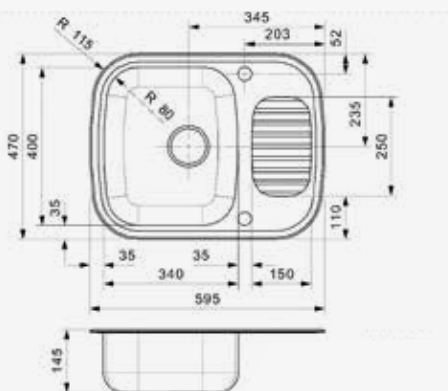

**ALPHA**

10

Cabinet 500 mm  
 Depth 135 mm  
 Size bowl dimension 350 x 350 mm  
 Total dimensions 860 x 435 mm

Material finish: matt inox  
 Reversible sink

**OULTON**

Cabinet 600 mm  
 Depth 160 mm  
 Size bowl dimension 420 x 400 mm  
 Total dimensions 950 x 508 mm

Material finish: satin  
 Reversible sink

**REGIDRAIN**

Cabinet 450 mm  
 Depth 145 mm  
 Size bowl dimension 340 x 400 mm  
 Total dimensions 595 x 470 mm

Material finish: polished inox | Reversible sink  
 Available with or without tap holes

**MONDELLO**

1.5

Cabinet 600 mm  
 Depth 160 + 80 mm  
 Size bowl dimension 340 x 410 + 175 x 320 mm  
 Total dimensions 950 x 508 mm

Material finish: satin  
 Reversible sink

**R18 390 OKG**

Cabinet 450 mm  
 Depth 160 mm  
 Size bowl dimension 390 mm  
 Total dimensions 440 mm