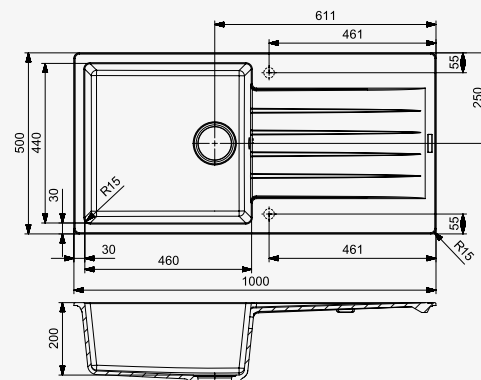

**AVIGNON 10**

Cabinet size 450 mm  
 Depth 215 mm  
 Size bowl dimension 339 x 389 mm  
 Total dimensions 595 x 460 mm

- PURE WHITE
- GREY SILVERY
- BLACK SILVERY
- CAFFE SILVERY

**HARLEM 10**

Cabinet size 600 mm  
 Depth 200 mm  
 Size bowl dimension 460 x 440 mm  
 Total dimensions 1000 x 500 mm