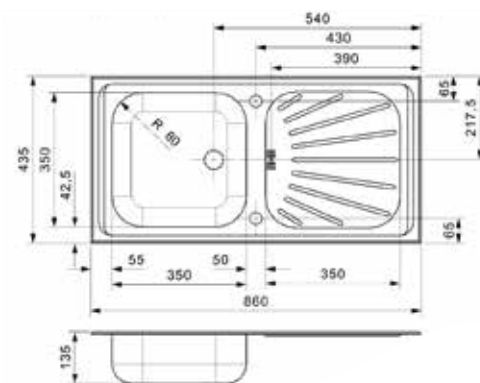

### JUMBO

Cabinet 900 mm  
 Depth 230 mm  
 Size bowl dimension 750 x 410 mm  
 Total dimensions 860 x 510 mm

Material finish: polished inox  
 Including tap hole

### MINISTER

Cabinet 600 mm  
 Depth 200 mm  
 Size bowl dimension 520 x 420 mm  
 Total dimensions 1000 x 500 mm

Material finish: polished inox  
 Reversible sink

OUR SINKS ARE MADE OF  
**80% RECYCLED STEEL**

**ALPHA**

10

Cabinet 500 mm  
 Depth 135 mm  
 Size bowl dimension 350 x 350 mm  
 Total dimensions 860 x 435 mm

Material finish: matt inox  
 Reversible sink

**OULTON**

Cabinet 600 mm  
 Depth 160 mm  
 Size bowl dimension 420 x 400 mm  
 Total dimensions 950 x 508 mm

Material finish: satin  
 Reversible sink

**REGIDRAIN**

Cabinet 450 mm  
 Depth 145 mm  
 Size bowl dimension 340 x 400 mm  
 Total dimensions 595 x 470 mm

Material finish: polished inox | Reversible sink  
 Available with or without tap holes