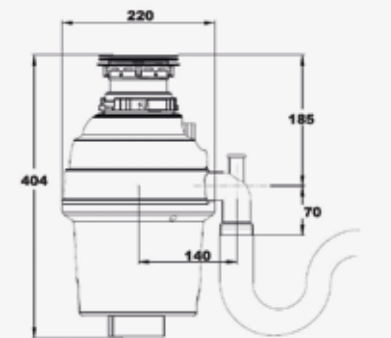

RD 70 A/S

- 2700 RPM - Jam busting speed
- Permanent magnetic motor
- Bio shield odour protection
- Torque master grinding system
- Removeable splash guard
- Deluxe sound shell
- 0.65 horse power
- 3 year warranty