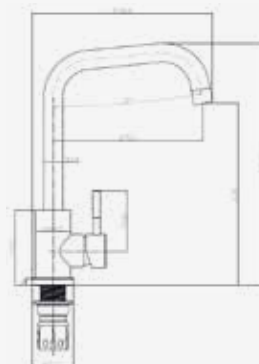

PIQUA CH

Chrome
0.5 - 5.0 bar

SALINA GUN METAL

PVD Brushed Gun Metal
0.5 - 5.0 bar

SALINA BN

Brushed nickel
0.5 - 5.0 bar

TARAVO BN

Brushed nickel
0.5 - 5.0 bar

SALINA CH

Chrome
0.5 - 5.0 bar

TARAVO CH

Chrome
0.5 - 5.0 bar

SALINA COPPER

PVD Brushed Copper
0.5 - 5.0 bar

TARAVO COPPER

PVD Brushed Copper
0.5 - 5.0 bar

SALINA GOLD

PVD Brushed Gold
0.5 - 5.0 bar

TARAVO GOLD

PVD Brushed Gold
0.5 - 5.0 bar