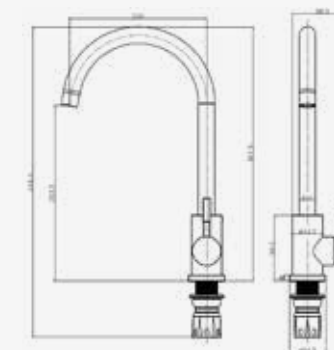

TARAVO BN

Brushed nickel
0.5 - 5.0 bar

SALINA CH

Chrome
0.5 - 5.0 bar