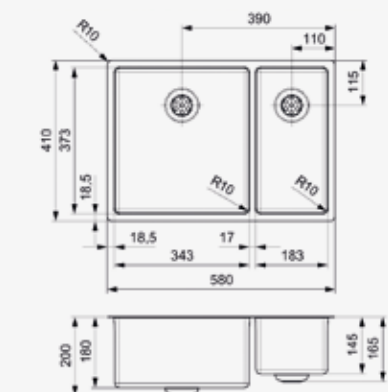

## NEW JERSEY

40 X 37

Cabinet 450 mm  
Depth 180 mm  
Size bowl dimension 403 x 373 mm  
Total dimensions 440 x 410 mm

Material finish: matt inox | 10 mm radius  
With integral strainer | Not suitable for waste disposal units

## NEW JERSEY

50 X 37

Cabinet 600 mm  
Depth 200 mm  
Size bowl dimension 503 x 373 mm  
Total dimensions 540 x 410 mm

Material finish: matt inox | 10 mm radius  
With integral strainer | Not suitable for waste disposal units

## NEW JERSEY

18 X 37 + 34 X 37

Cabinet 600 mm  
Depth 145 + 180 mm  
Size bowl dimension 183 x 373 + 343 x 373 mm  
Total dimensions 580 x 410 mm

Material finish: matt inox | 10 mm radius  
With integral strainer | Not suitable for waste disposal units

## NEW JERSEY

34 X 37 + 18 X 37

Cabinet 600 mm  
Depth 180 + 145 mm  
Size bowl dimension 343 x 373 + 183 x 373 mm  
Total dimensions 580 x 410 mm

Material finish: matt inox | 10 mm radius  
With integral strainer | Not suitable for waste disposal units