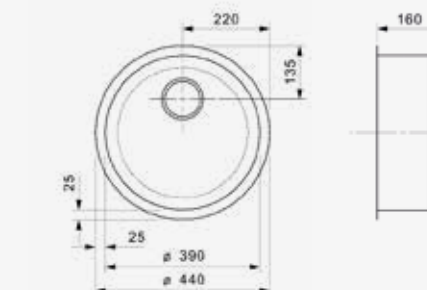

**L18 3440 OKG**

Cabinet 450 mm  
 Depth 160 mm  
 Size bowl dimension 400 x 340 mm  
 Total dimensions 440 x 380 mm

Material finish: polished inox

**CENTURIO**

L30  
 Cabinet 800 mm  
 Depth 180 + 180 mm  
 Size bowl dimension 360 x 420 + 360 x 420 mm  
 Total dimensions 1150 x 490 mm

Material finish: polished inox  
 Undrilled unless requested

**L18 390 OKG**

Cabinet 450 mm  
 Depth 160 mm  
 Size bowl dimension 390 mm  
 Total dimensions 440 mm

Material finish: polished inox

**DAKOTA**