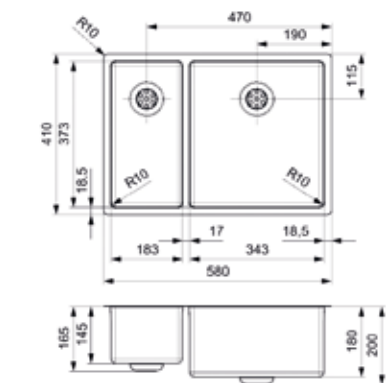

## NEW JERSEY

40 X 37

Cabinet 450 mm  
Depth 180 mm  
Size bowl dimension 403 x 373 mm  
Total dimensions 440 x 410 mm

Material finish: matt inox | 10 mm radius  
With integral strainer | Not suitable for waste disposal units

## NEW JERSEY

50 X 37

Cabinet 600 mm  
Depth 200 mm  
Size bowl dimension 503 x 373 mm  
Total dimensions 540 x 410 mm

Material finish: matt inox | 10 mm radius  
With integral strainer | Not suitable for waste disposal units

## NEW JERSEY

18 X 37 + 34 X 37

Cabinet 600 mm  
Depth 145 + 180 mm  
Size bowl dimension 183 x 373 + 343 x 373 mm  
Total dimensions 580 x 410 mm

Material finish: matt inox | 10 mm radius  
With integral strainer | Not suitable for waste disposal units

## NEW JERSEY

34 X 37 + 18 X 37

Cabinet 600 mm  
Depth 180 + 145 mm  
Size bowl dimension 343 x 373 + 183 x 373 mm  
Total dimensions 580 x 410 mm

Material finish: matt inox | 10 mm radius  
With integral strainer | Not suitable for waste disposal units