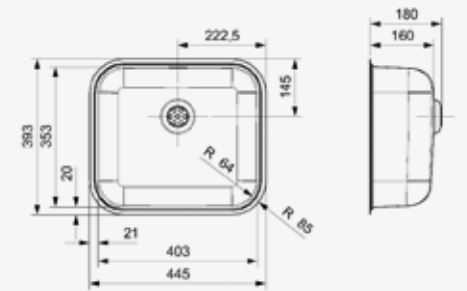

## TEXAS

50X40  
 Cabinet 600 mm  
 Depth 200 mm  
 Size bowl dimension 503 x 403 mm  
 Total dimensions 540 x 440 mm

Material finish: satin

### COLORADO COMFORT L

Cabinet	450 mm
Depth	160 mm
Size bowl dimension	403 x 353 mm
Total dimensions	445 x 393 mm

Material finish: polished inox | With integral strainer  
Not suitable for waste disposal units

**IB**  
**40X40**  
 Cabinet 450 mm  
 Depth 180 mm  
 Size bowl dimension 400 x 400 mm  
 Total dimensions 440 x 440 mm

Material finish: polished inox

**IB**  
**50X40**  
 Cabinet 600 mm  
 Depth 200 mm  
 Size bowl dimension 500 x 400 mm  
 Total dimensions 540 x 440 mm