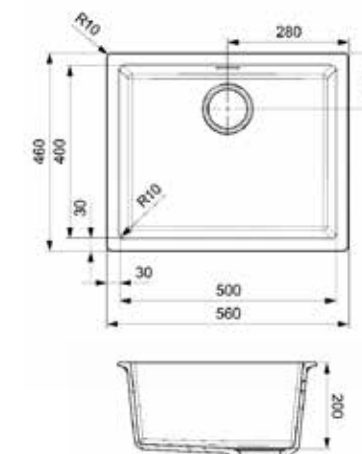

**AMSTERDAM 10**

Cabinet 600 mm  
 Depth 200 mm  
 Size bowl dimension 400 x 440 mm  
 Total dimensions 860 x 500 mm

- Exclusive design
- Axigran
- Reversible sink

○ PURE WHITE   ● GREY SILVER   ● BLACK SILVER   ● CAFFE SILVER

**AMSTERDAM 50**

Cabinet 600 mm  
 Depth 200 mm  
 Size bowl dimension 500 x 400 mm  
 Total dimensions 560 x 460 mm

- Exclusive design
- Axigran
- Reversible sink

○ PURE WHITE   ● GREY SILVER   ● BLACK SILVER