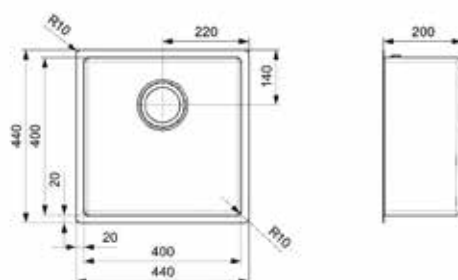

- 10 mm radius
- PVD-technology
- Depth of 200 mm

Colour deviation per item is possible

**MIAMI**  
**40X40 GUN METAL**  
 Cabinet 450 mm  
 Depth 200 mm  
 Size bowl dimension 400 x 400 mm  
 Total dimensions 440 x 440 mm

10 mm radius | Colour matching taps and accessories available

**MIAMI**  
**50X40 GUN METAL**  
 Cabinet 600 mm  
 Depth 200 mm  
 Size bowl dimension 500 x 400 mm  
 Total dimensions 540 x 440 mm

10 mm radius | Colour matching taps and accessories available

**MIAMI**  
**40X40 COPPER**  
 Cabinet 450 mm  
 Depth 200 mm  
 Size bowl dimension 400 x 400 mm  
 Total dimensions 440 x 440 mm

10 mm radius | Colour matching taps and accessories available

**MIAMI**  
**50X40 COPPER**  
 Cabinet 600 mm  
 Depth 200 mm  
 Size bowl dimension 500 x 400 mm  
 Total dimensions 540 x 440 mm