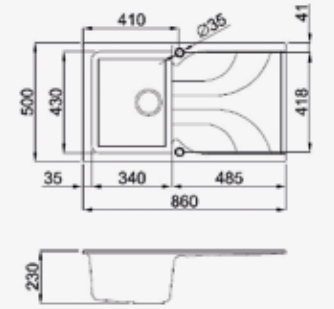

- BLACK METALTEK
- WHITE GRANITEK
- TITANIUM METALTEK
- CREAM GRANITEK