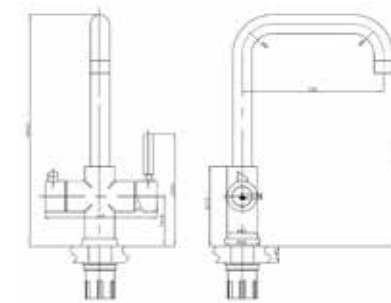

AMANZI BN II

3 in 1 Instant hot water tap
Child Safe Spring Lock Action
Adjustable Temperature of 75-98 degrees
2.4L tank
Filter to be changed every 3-6 months