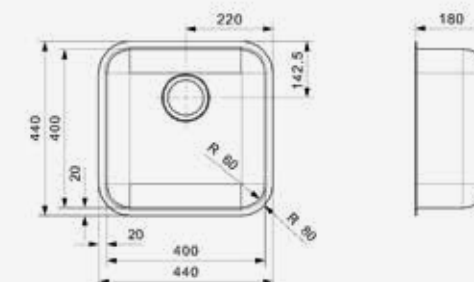

### COLORADO COMFORT L

Cabinet	450 mm
Depth	160 mm
Size bowl dimension	403 x 353 mm
Total dimensions	445 x 393 mm

Material finish: polished inox | With integral strainer  
Not suitable for waste disposal units

**IB**  
**40X40**  
 Cabinet 450 mm  
 Depth 180 mm  
 Size bowl dimension 400 x 400 mm  
 Total dimensions 440 x 440 mm

Material finish: polished inox

**IB**  
**50X40**  
 Cabinet 600 mm  
 Depth 200 mm  
 Size bowl dimension 500 x 400 mm  
 Total dimensions 540 x 440 mm