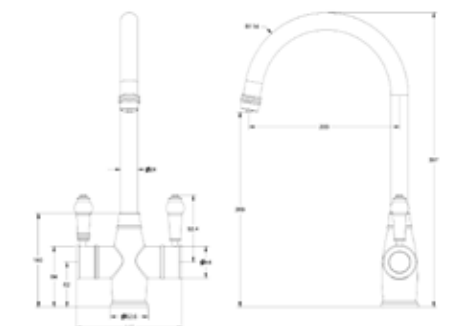

VECHI II

3 in 1 Instant hot water tap
Child Safe Spring Lock Action
Adjustable Temperature of 75-98 degrees
2.4L tank
Filter to be changed every 3-6 months
Ceramic handles