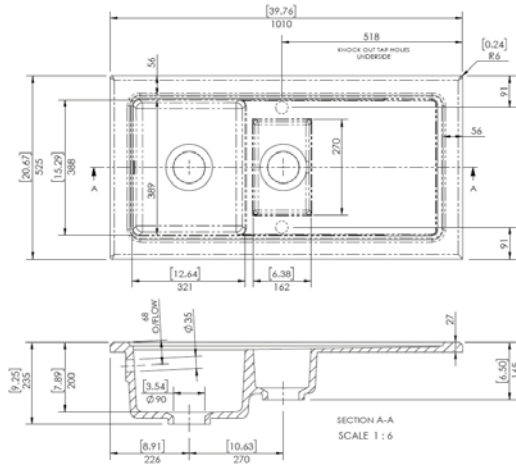

Reversible sink

**MATARO**

Cabinet 600 mm  
 Depth 178 mm  
 Size bowl dimension 492 x 388 mm  
 Total dimensions 545 x 440 mm

For more information  
 take a look at  
[www.reginox.co.uk](http://www.reginox.co.uk)