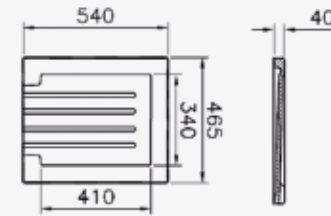

CERAMIC DRAINER

540X465 MM

Suitable for Tuscany, Mataro
and Belfast sinks