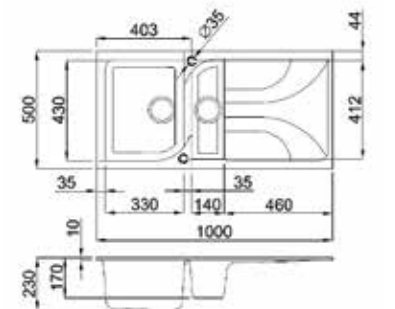

EGO

475
Cabinet 600 mm
Depth 230 + 170 mm
Size bowl dimension 330 x 430 + 140 x 430 mm
Total dimensions 1000 x 500 mm

- BLACK METALTEK
- WHITE GRANITEK
- TITANIUM METALTEK
- CREAM GRANITEK