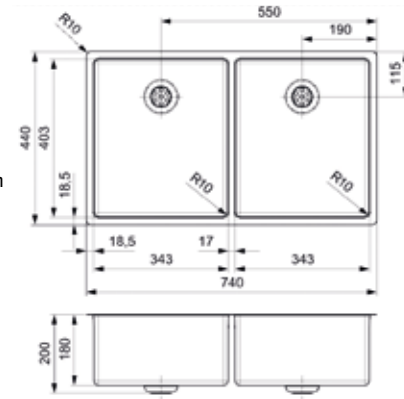

**NEW YORK**

34 X 40 + 18 X 40

Cabinet 600 mm  
 Depth 180 + 145 mm  
 Size bowl dimension 343 x 403 + 183 x 403 mm  
 Total dimensions 580 x 440 mm

Material finish: matt inox | 10 mm radius  
 With integral strainer | Not suitable for waste disposal units

**NEW YORK\***

18 X 40 + 40 X 40

Cabinet 800 mm  
 Depth 145 + 180 mm  
 Size bowl dimension 183 x 403 + 403 x 403 mm  
 Total dimensions 640 x 440 mm

Material finish: matt inox | 10 mm radius  
 With integral strainer | Not suitable for waste disposal units

### NEW YORK

34X40+34X40

Cabinet 800 mm  
 Depth 180 + 180 mm  
 Size bowl dimension 343 x 403 + 343 x 403 mm  
 Total dimensions 740 x 440 mm

Material finish: matt inox | 10 mm radius  
 With integral strainer | Not suitable for waste disposal units