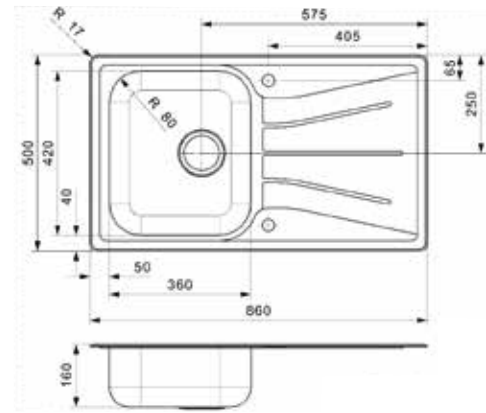

**L18 3440 OKG**

Cabinet 450 mm  
 Depth 160 mm  
 Size bowl dimension 400 x 340 mm  
 Total dimensions 440 x 380 mm

Material finish: polished inox

**CENTURIO**

L30  
 Cabinet 800 mm  
 Depth 180 + 180 mm  
 Size bowl dimension 360 x 420 + 360 x 420 mm  
 Total dimensions 1150 x 490 mm

Cabinet 600 mm  
 Depth 185 + 110 mm  
 Size bowl dimension 350 x 410 + 164 x 300 mm  
 Total dimensions 594 x 460 mm

Material finish: satin  
 Reversible sink

**L18 4035 OKG**

Cabinet 450 mm  
 Depth 150 mm  
 Size bowl dimension 403 x 353 mm  
 Total dimensions 445 x 393 mm

Material finish: polished inox

**L18 3016 OKG**

Cabinet 400 mm  
 Depth 122 mm  
 Size bowl dimension 160 x 300 mm  
 Total dimensions 185 x 325 mm

Material finish: polished inox

All Reginox sinks  
 are made with  
**the utmost care**

### DIPLOMAT

10 ECO

Cabinet 500 mm  
 Depth 160 mm  
 Size bowl dimension 360 x 420 mm  
 Total dimensions 860 x 500 mm

Material finish: polished inox  
 Reversible sink