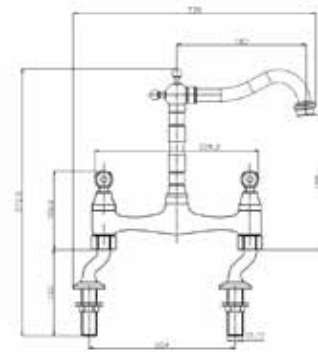

UTICA CH

Chrome
0.5 - 5.0 bar

AQUADZI

4 in 1 Boiling Water Tap (including filtered cold)
Touch control technology
Latest generation tank
WRAS Approvals
CAUK approvals
Filter to be changed every 3-6 months

VELINO CH

Chrome
0.5 - 5.0 bar

TRIBEZI CH

3 in 1 Instant hot water tap
Child Safe Spring Lock Action
Adjustable Temperature of 75-98 degrees
2.4L tank
Filter to be changed every 3-6 months

AMANZI BN II

3 in 1 Instant hot water tap
Child Safe Spring Lock Action
Adjustable Temperature of 75-98 degrees
2.4L tank
Filter to be changed every 3-6 months

TRIBEZI BN

3 in 1 Instant hot water tap
Child Safe Spring Lock Action
Adjustable Temperature of 75-98 degrees
2.4L tank
Filter to be changed every 3-6 months

AMANZI CH II

3 in 1 Instant hot water tap
Child Safe Spring Lock Action
Adjustable Temperature of 75-98 degrees
2.4L tank
Filter to be changed every 3-6 months

TRIBEZI MATT BLACK

3 in 1 Instant hot water tap
Child Safe Spring Lock Action
Adjustable Temperature of 75-98 degrees
2.4L tank
Filter to be changed every 3-6 months

AMANZI II COPPER

3 in 1 Instant hot water tap
Child Safe Spring Lock Action
Adjustable Temperature of 75-98 degrees
2.4L tank
Filter to be changed every 3-6 months

VECHI II

3 in 1 Instant hot water tap
Child Safe Spring Lock Action
Adjustable Temperature of 75-98 degrees
2.4L tank
Filter to be changed every 3-6 months
Ceramic handles