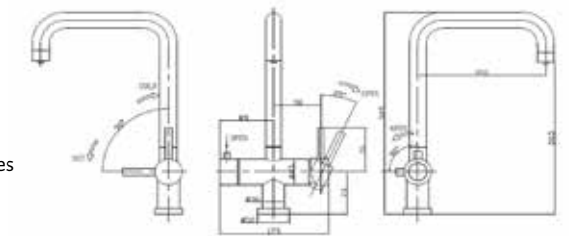

TRIBEZI BN

3 in 1 Instant hot water tap
Child Safe Spring Lock Action
Adjustable Temperature of 75-98 degrees
2.4L tank
Filter to be changed every 3-6 months