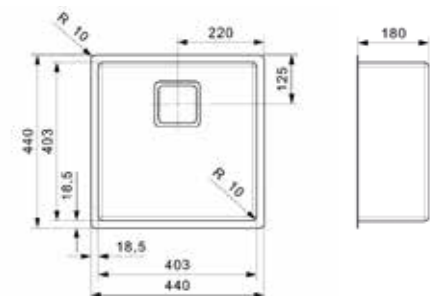

## TEXAS

18X40  
 Cabinet 400 mm  
 Depth 145 mm  
 Size bowl dimension 183 x 403 mm  
 Total dimensions 220 x 440 mm

Material finish: satin

## TEXAS

30X40  
 Cabinet 400 mm  
 Depth 180 mm  
 Size bowl dimension 303 x 403 mm  
 Total dimensions 340 x 440 mm

Material finish: satin

## TEXAS

40X40  
 Cabinet 450 mm  
 Depth 180 mm  
 Size bowl dimension 403 x 403 mm  
 Total dimensions 440 x 440 mm

Material finish: satin