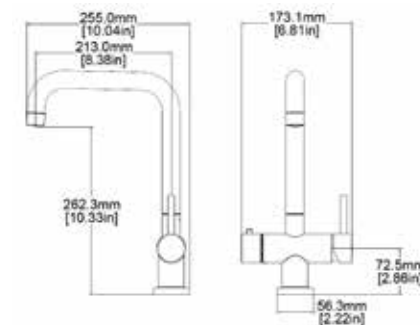

AMANZI II COPPER

3 in 1 Instant hot water tap
Child Safe Spring Lock Action
Adjustable Temperature of 75-98 degrees
2.4L tank
Filter to be changed every 3-6 months