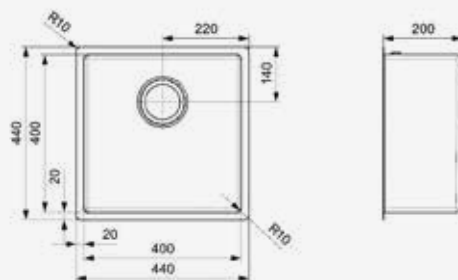

- 10 mm radius
- PVD-technology
- Depth of 200 mm

Colour deviation per item is possible

**MIAMI**  
**40X40 GUN METAL**  
 Cabinet 450 mm  
 Depth 200 mm  
 Size bowl dimension 400 x 400 mm  
 Total dimensions 440 x 440 mm

10 mm radius | Colour matching taps and accessories available

**MIAMI**  
**50X40 GUN METAL**  
 Cabinet 600 mm  
 Depth 200 mm  
 Size bowl dimension 500 x 400 mm  
 Total dimensions 540 x 440 mm

10 mm radius | Colour matching taps and accessories available

**MIAMI**  
**40X40 COPPER**  
 Cabinet 450 mm  
 Depth 200 mm  
 Size bowl dimension 400 x 400 mm  
 Total dimensions 440 x 440 mm

10 mm radius | Colour matching taps and accessories available

**MIAMI**  
**50X40 COPPER**  
 Cabinet 600 mm  
 Depth 200 mm  
 Size bowl dimension 500 x 400 mm  
 Total dimensions 540 x 440 mm