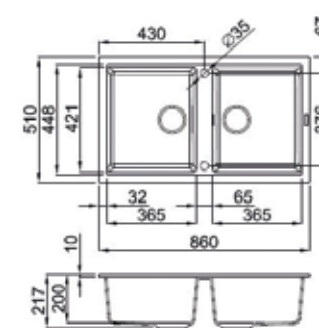

## Antibacterial protection

Elleci sinks have total antibacterial protection, which has an adequate coverage of the mass, meaning the bacteria is repelled.

**BEST**

450  
 Cabinet 900 mm  
 Depth 200 + 200 mm  
 Size bowl dimension 365 x 421 + 365 x 421 mm  
 Total dimensions 860 x 510 mm