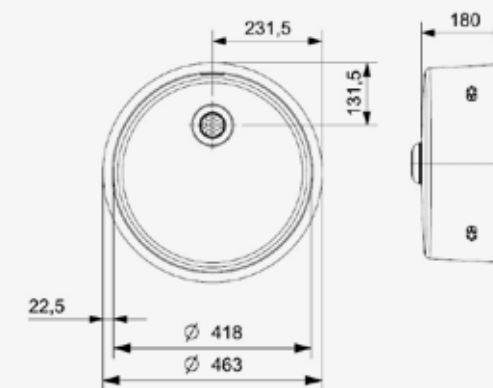

### NEW YORK\*

18X40+50X40

Cabinet 800 mm  
 Depth 145 + 200 mm  
 Size bowl dimension 183 x 403 + 503 x 403 mm  
 Total dimensions 740 x 440 mm

Material finish: matt inox | 10 mm radius  
 With integral strainer | Not suitable for waste disposal units

### NEW YORK\*

50X40+18X40

Cabinet 800 mm  
 Depth 200 + 145 mm  
 Size bowl dimension 503 x 403 + 183 x 403 mm  
 Total dimensions 740 x 440 mm

Material finish: matt inox | 10 mm radius  
 With integral strainer | Not suitable for waste disposal units

WHEN ROUND IS BETTER

Our New York family has a new member! Naturally, this New York is also deep drawn out of one piece of stainless-steel and provided with our trusted comfort plug. The New York Round has a horizontal spiral overflow and has a diameter of 42 cm. With this addition to our New York series we provide an even wider choice. You can install this sink as inset, semi-integrated (flush with the worktop) or undermount and therefore always a match!

**NEW YORK**  
ROUND

Cabinet	500 mm
Depth	180 mm
Size bowl dimension	418 mm
Total dimensions	463 mm

Comfort plug  
 Popup available separately  
 not suitable for waste disposal units

HORIZONTAL DEPTH 37 CM