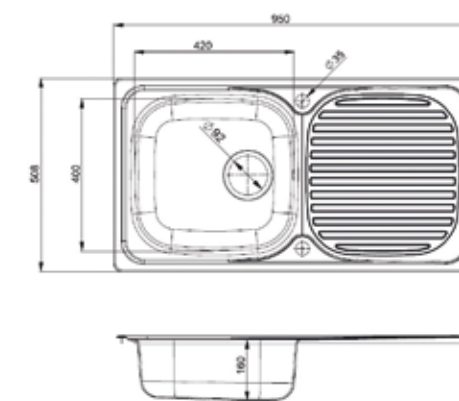

### JUMBO

Cabinet 900 mm  
 Depth 230 mm  
 Size bowl dimension 750 x 410 mm  
 Total dimensions 860 x 510 mm

Material finish: polished inox  
 Including tap hole

### MINISTER

Cabinet 600 mm  
 Depth 200 mm  
 Size bowl dimension 520 x 420 mm  
 Total dimensions 1000 x 500 mm

Material finish: polished inox  
 Reversible sink

OUR SINKS ARE MADE OF  
**80% RECYCLED STEEL**

**ALPHA**

10

Cabinet 500 mm  
 Depth 135 mm  
 Size bowl dimension 350 x 350 mm  
 Total dimensions 860 x 435 mm

Material finish: matt inox  
 Reversible sink

**OULTON**

Cabinet 600 mm  
 Depth 160 mm  
 Size bowl dimension 420 x 400 mm  
 Total dimensions 950 x 508 mm

Material finish: satin  
 Reversible sink

**REGIDRAIN**

Cabinet 450 mm  
 Depth 145 mm  
 Size bowl dimension 340 x 400 mm  
 Total dimensions 595 x 470 mm

Material finish: polished inox | Reversible sink  
 Available with or without tap holes