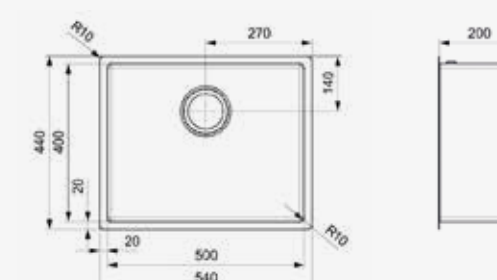

10 mm radius | Colour matching taps and accessories available

**MIAMI**  
**50X40 GUN METAL**  
 Cabinet 600 mm  
 Depth 200 mm  
 Size bowl dimension 500 x 400 mm  
 Total dimensions 540 x 440 mm

10 mm radius | Colour matching taps and accessories available

**MIAMI**  
**40X40 COPPER**  
 Cabinet 450 mm  
 Depth 200 mm  
 Size bowl dimension 400 x 400 mm  
 Total dimensions 440 x 440 mm

10 mm radius | Colour matching taps and accessories available

**MIAMI**  
**50X40 COPPER**  
 Cabinet 600 mm  
 Depth 200 mm  
 Size bowl dimension 500 x 400 mm  
 Total dimensions 540 x 440 mm

10 mm radius | Colour matching taps and accessories available

**MIAMI**  
**40X40 GOLD**  
 Cabinet 450 mm  
 Depth 200 mm  
 Size bowl dimension 400 x 400 mm  
 Total dimensions 440 x 440 mm

10 mm radius | Colour matching taps and accessories available

**MIAMI**  
**50X40 GOLD**  
 Cabinet 600 mm  
 Depth 200 mm  
 Size bowl dimension 500 x 400 mm  
 Total dimensions 540 x 440 mm

10 mm radius | Colour matching taps and accessories available

Available in three colours