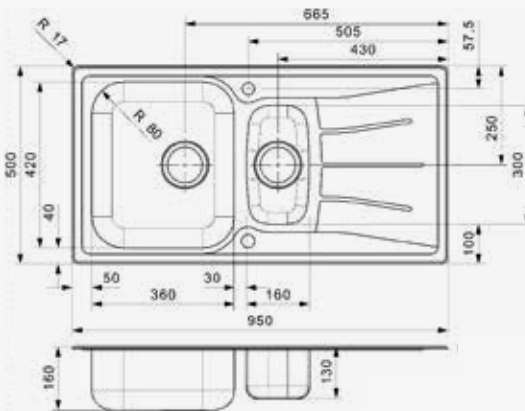

### DIPLOMAT

10 ECO

Cabinet 500 mm  
 Depth 160 mm  
 Size bowl dimension 360 x 420 mm  
 Total dimensions 860 x 500 mm

Material finish: polished inox  
 Reversible sink

### JUMBO

Cabinet 900 mm  
 Depth 230 mm  
 Size bowl dimension 750 x 410 mm  
 Total dimensions 860 x 510 mm

Material finish: polished inox  
 Including tap hole