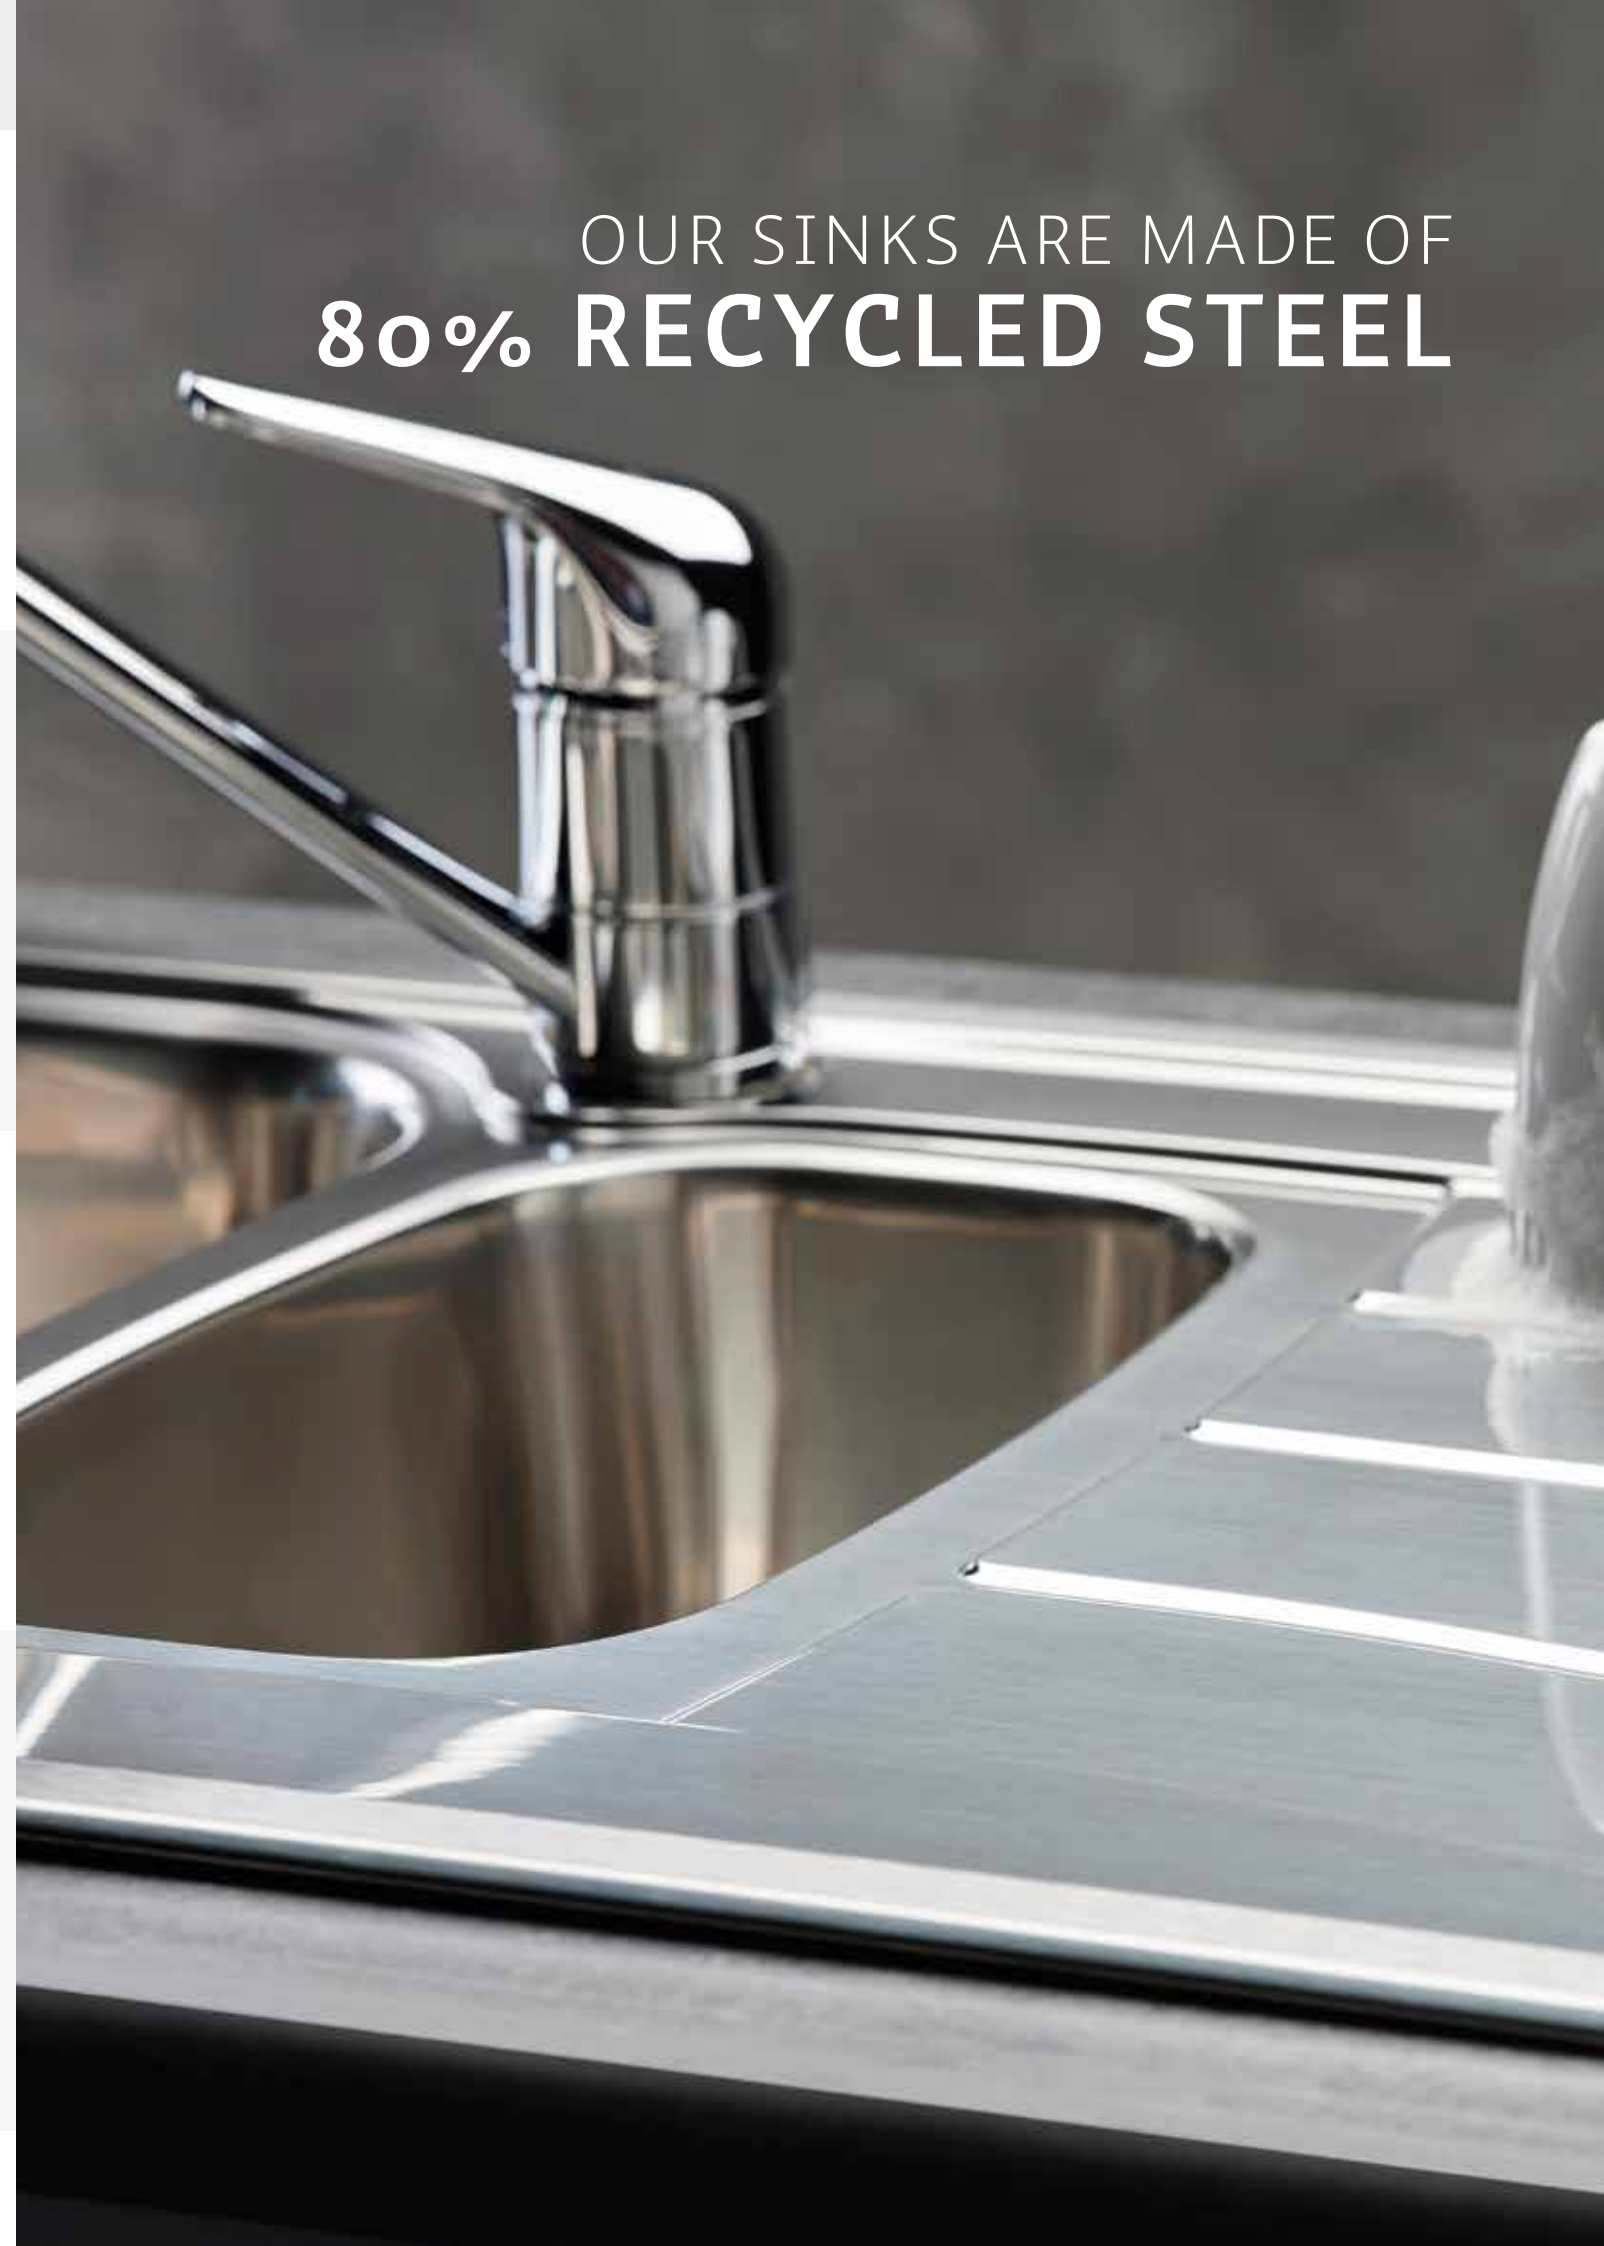

### MINISTER

Cabinet 600 mm  
 Depth 200 mm  
 Size bowl dimension 520 x 420 mm  
 Total dimensions 1000 x 500 mm

Material finish: polished inox  
 Reversible sink

OUR SINKS ARE MADE OF  
**80% RECYCLED STEEL**