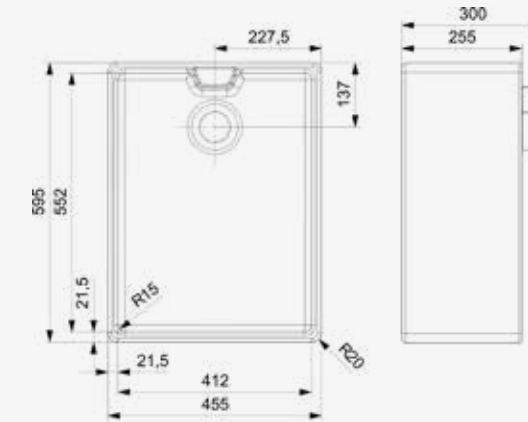

Reversible sink

**RL504 CW**

Cabinet 600 mm  
 Depth 202 mm  
 Size bowl dimension 443 x 383 mm  
 Total dimensions 1000 x 500 mm

Reversible sink

**RL404 CB**

Cabinet 600 mm  
 Depth 227 mm  
 Size bowl dimension 447 x 408 mm  
 Total dimensions 1015 x 525 mm

Reversible sink

**BELFAST 90MM**

Cabinet 600 mm  
 Depth 250 mm  
 Size bowl dimension 412 x 552 mm  
 Total dimensions 455 x 595 mm

Not suitable for waste disposal unit

**RL501 CW**

Cabinet 800 mm  
 Depth 200 + 145 mm  
 Size bowl dimension 358 x 383 + 162 x 309 mm  
 Total dimensions 1000 x 500 mm

Reversible sink

**MATARO**

Cabinet 600 mm  
 Depth 178 mm  
 Size bowl dimension 492 x 388 mm  
 Total dimensions 545 x 440 mm

For more information  
 take a look at  
[www.reginox.co.uk](http://www.reginox.co.uk)