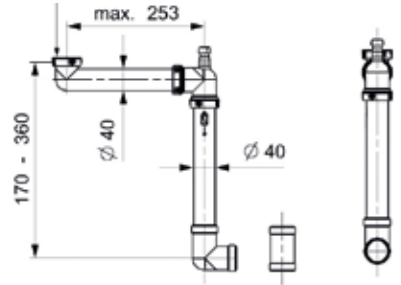

Space saving

This unique space saving design incorporates a 'none return valve' which removes the need for a bulky trap. It takes the pipework to the back of the cabinet meaning you can save space which is otherwise wasted by a traditional syphon.

Our Panama is suitable for any type of sink, with its modern, simple design can make a huge difference to any kitchen.

PANAMA WASTE

Red Dot award winner 2016
With dishwasher connection

PANAMA

THE SMARTEST WASTE SYSTEM

THE SPACE SAVING WASTE IS A CUTTING-EDGE DESIGN THAT HELPS TO UTILISE THE SPACE UNDER YOUR KITCHEN SINK.

A complete waste system