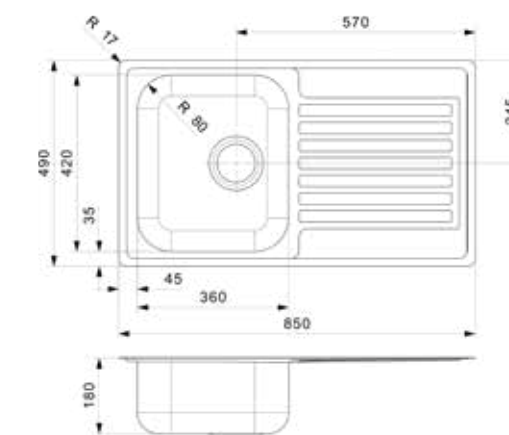

## ALASKA

MBL  
Cabinet 600 mm  
Depth 600 mm  
Size bowl dimension 190 + 130 mm  
Total dimensions 342 x 410 + 145 x 335 mm  
577 x 470 mm

Material finish: polished inox

## ALASKA

MBR  
Cabinet 600 mm  
Depth 600 mm  
Size bowl dimension 130 + 190 mm  
Total dimensions 145 x 335 + 342 x 410 mm  
577 x 470 mm

Material finish: polished inox

## CENTURIO\*

L10  
Cabinet 500 mm  
Depth 180 mm  
Size bowl dimension 360 x 420 mm  
Total dimensions 850 x 490 mm

Undrilled unless requested  
Material finish: polished inox

## CENTURIO

L1.5  
Cabinet 600 mm  
Depth 180 + 130 mm  
Size bowl dimension 360 x 420 + 160 x 300 mm  
Total dimensions 940 x 490 mm

Material finish: polished inox  
Stainless steel colander included

**CENTURIO\***