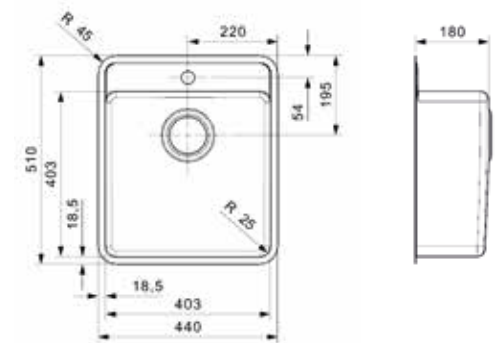

OHIO

40X40 TAPWING

Cabinet 450 mm
Depth 180 mm
Size bowl dimension 403 x 403 mm
Total dimensions 440 x 510 mm

Material finish: matt inox
Not suitable for undermount fitting