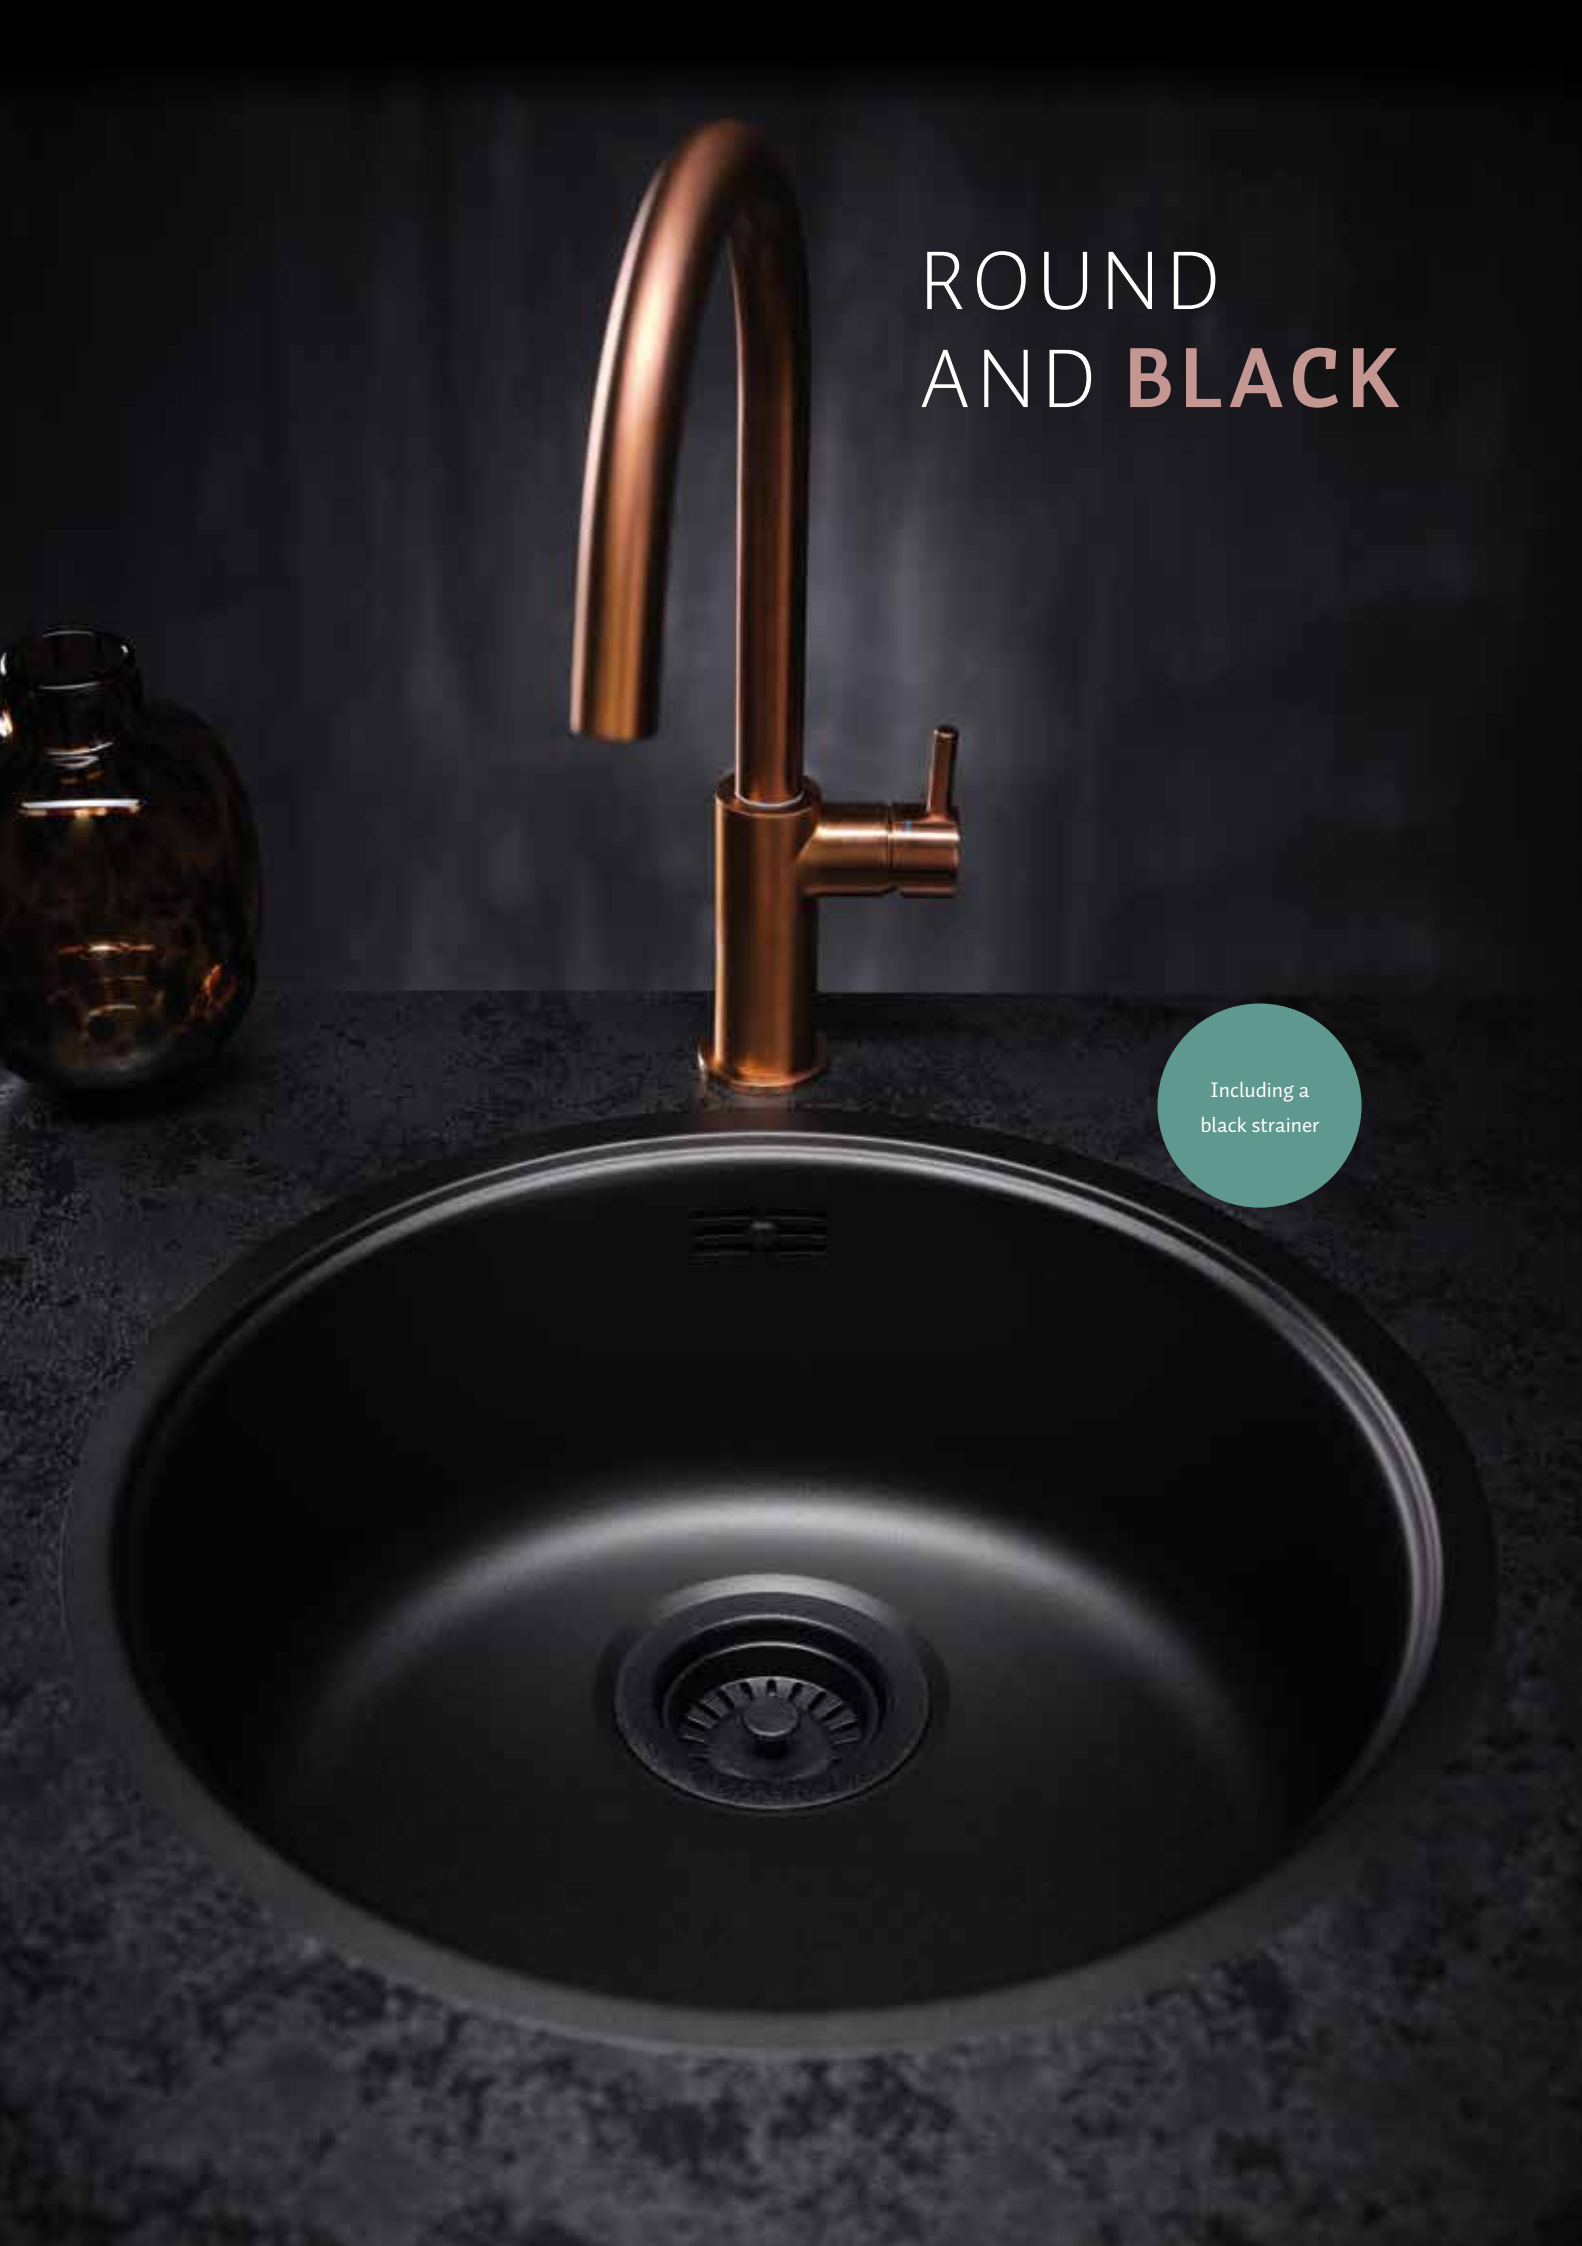

# ROUND AND BLACK

Including a  
black strainer

The L18 390 OKG is also available in Jet Black. An elegant sink for the kitchen. Supplied with a black basket plug set including a black strainer. Simplicity at its best!