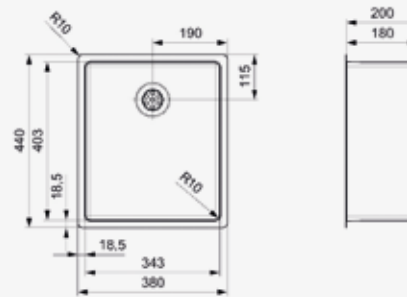

18 X 40

Cabinet 400 mm  
 Depth 145 mm  
 Size bowl dimension 183 x 403 mm  
 Total dimensions 220 x 440 mm

Material finish: matt inox | 10 mm radius  
 With integral strainer | Not suitable for waste disposal units

**NEW YORK**

50 X 40

Cabinet 600 mm  
 Depth 200 mm  
 Size bowl dimension 503 x 403 mm  
 Total dimensions 540 x 440 mm

Material finish: matt inox | 10 mm radius  
 With integral strainer | Not suitable for waste disposal units

**NEW YORK**

34 X 40

Cabinet 400 mm  
 Depth 180 mm  
 Size bowl dimension 343 x 403 mm  
 Total dimensions 380 x 440 mm

Material finish: matt inox | 10 mm radius  
 With integral strainer | Not suitable for waste disposal units

**NEW YORK**

18 X 40 + 34 X 40

Cabinet 600 mm  
 Depth 145 + 180 mm  
 Size bowl dimension 183 x 403 + 343 x 403 mm  
 Total dimensions 580 x 440 mm

Material finish: matt inox | 10 mm radius  
 With integral strainer | Not suitable for waste disposal units