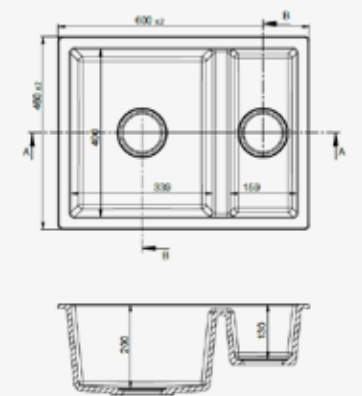

TOULON 1.5

Cabinet size 600 mm
Depth 200 mm
Size bowl dimension 339 x 400 mm
Total dimensions 600 x 460 mm

- PURE WHITE
- GREY SILVERY
- BLACK SILVERY
- CAFFE SILVERY