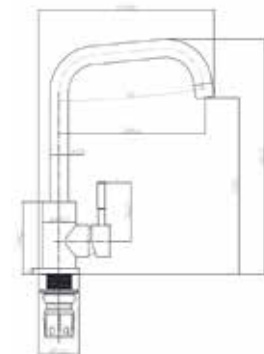

BROOKLYN CH II

Chrome with black ceramic handles
0.2 - 6.0 bar

GENESIS BN II

Brushed nickel
0.5 - 6.0 bar

CHIANA CH

Chrome
0.5 - 5.0 bar

GENESIS CH II

Chrome
0.5 - 6.0 bar

DANIA CH II

Chrome
0.3 - 5.0 bar

MARTA CH

Chrome
0.5 - 5.0 bar

ELBE BN II

Brushed nickel with white ceramic handles
0.5 - 6.0 bar

MESA CH

Chrome
0.5 - 5.0 bar

ELBE CH II

Chrome with white ceramic handles
0.5 - 6.0 bar

NERA MB

Black
0.5 - 5.0 bar