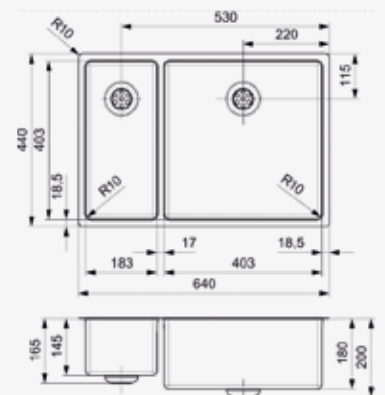

**NEW YORK**

18 X 40 + 34 X 40

Cabinet 600 mm  
 Depth 145 + 180 mm  
 Size bowl dimension 183 x 403 + 343 x 403 mm  
 Total dimensions 580 x 440 mm

Material finish: matt inox | 10 mm radius  
 With integral strainer | Not suitable for waste disposal units

**NEW YORK**

40 X 40

Cabinet 450 mm  
 Depth 180 mm  
 Size bowl dimension 403 x 403 mm  
 Total dimensions 440 x 440 mm

Material finish: matt inox | 10 mm radius  
 With integral strainer | Not suitable for waste disposal units

**NEW YORK**

34 X 40 + 18 X 40

Cabinet 600 mm  
 Depth 180 + 145 mm  
 Size bowl dimension 343 x 403 + 183 x 403 mm  
 Total dimensions 580 x 440 mm

Material finish: matt inox | 10 mm radius  
 With integral strainer | Not suitable for waste disposal units

**NEW YORK\***

18 X 40 + 40 X 40

Cabinet 800 mm  
 Depth 145 + 180 mm  
 Size bowl dimension 183 x 403 + 403 x 403 mm  
 Total dimensions 640 x 440 mm

Material finish: matt inox | 10 mm radius  
 With integral strainer | Not suitable for waste disposal units