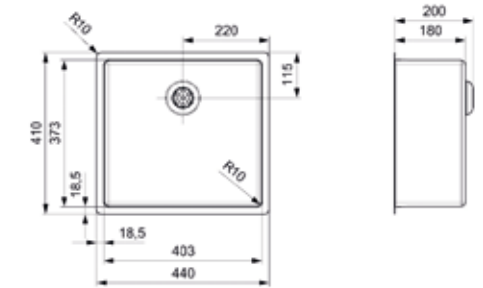

### NEW YORK\*

50X40+18X40

Cabinet 800 mm  
 Depth 200 + 145 mm  
 Size bowl dimension 503 x 403 + 183 x 403 mm  
 Total dimensions 740 x 440 mm

Material finish: matt inox | 10 mm radius  
 With integral strainer | Not suitable for waste disposal units

**NEW YORK**  
ROUND

Cabinet	500 mm
Depth	180 mm
Size bowl dimension	418 mm
Total dimensions	463 mm

Comfort plug  
 Popup available separately  
 not suitable for waste disposal units

HORIZONTAL DEPTH 37 CM

## NEW JERSEY

40 X 37

Cabinet 450 mm  
Depth 180 mm  
Size bowl dimension 403 x 373 mm  
Total dimensions 440 x 410 mm

Material finish: matt inox | 10 mm radius  
With integral strainer | Not suitable for waste disposal units

## NEW JERSEY

50 X 37

Cabinet 600 mm  
Depth 200 mm  
Size bowl dimension 503 x 373 mm  
Total dimensions 540 x 410 mm

Material finish: matt inox | 10 mm radius  
With integral strainer | Not suitable for waste disposal units