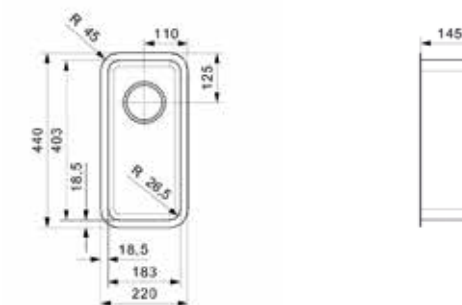

**MIAMI**  
**50X40 GOLD**  
 Cabinet 600 mm  
 Depth 200 mm  
 Size bowl dimension 500 x 400 mm  
 Total dimensions 540 x 440 mm

10 mm radius | Colour matching taps and accessories available

Available in three colours

**OHIO**  
**18X40 JET BLACK**  
 Cabinet 400 mm  
 Depth 145 mm  
 Size bowl dimension 183 x 403 mm  
 Total dimensions 220 x 440 mm

**OHIO**  
**40X40 JET BLACK**  
 Cabinet 450 mm  
 Depth 180 mm  
 Size bowl dimension 403 x 403 mm  
 Total dimensions 440 x 440 mm