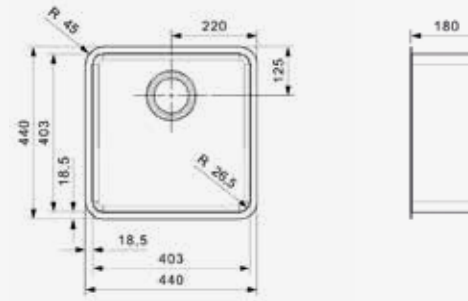

# UNFORGETTABLE OHIO

**OHIO\***

18X40

Cabinet 400 mm  
 Depth 145 mm  
 Size bowl dimension 183 x 403 mm  
 Total dimensions 220 x 440 mm

Material finish: matt inox

**OHIO**

18X40+50X40

Cabinet 800 mm  
 Depth 145 + 200 mm  
 Size bowl dimension 183 x 403 + 503 x 403 mm  
 Total dimensions 753 x 440 mm

Material finish: matt inox

**OHIO**

40X40

Cabinet 450 mm  
 Depth 180 mm  
 Size bowl dimension 403 x 403 mm  
 Total dimensions 440 x 440 mm

Material finish: matt inox

**OHIO**

50X40+18X40

Cabinet 800 mm  
 Depth 200 + 145 mm  
 Size bowl dimension 503 x 403 + 183 x 403 mm  
 Total dimensions 753 x 440 mm

Material finish: matt inox

**OHIO**

50X40

Cabinet 600 mm  
 Depth 200 mm  
 Size bowl dimension 503 x 403 mm  
 Total dimensions 540 x 440 mm

Material finish: matt inox

**OHIO**

40X40 TAPWING

Cabinet 450 mm  
 Depth 180 mm  
 Size bowl dimension 403 x 403 mm  
 Total dimensions 440 x 510 mm