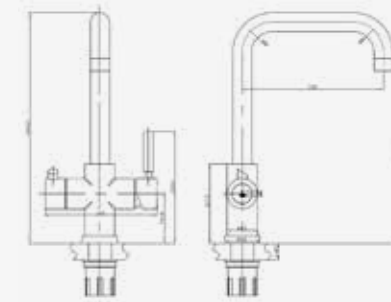

AMANZI CH II

3 in 1 Instant hot water tap
Child Safe Spring Lock Action
Adjustable Temperature of 75-98 degrees
2.4L tank
Filter to be changed every 3-6 months