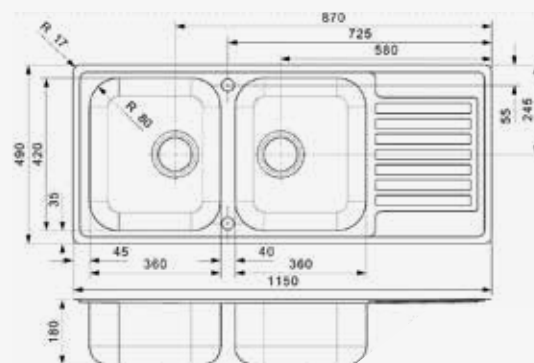

CENTURIO

L30
Cabinet 800 mm
Depth 180 + 180 mm
Size bowl dimension 360 x 420 + 360 x 420 mm
Total dimensions 1150 x 490 mm

Material finish: polished inox
Undrilled unless requested