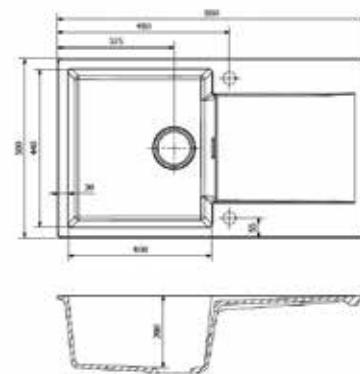

**AMSTERDAM 10**

Cabinet 600 mm  
 Depth 200 mm  
 Size bowl dimension 400 x 440 mm  
 Total dimensions 860 x 500 mm

- Exclusive design
- Axigran
- Reversible sink

○ PURE WHITE   ● GREY SILVER   ● BLACK SILVER   ● CAFFE SILVER