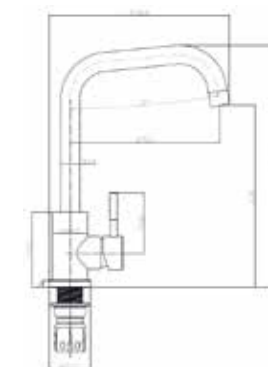

SALINA GUN METAL

PVD Brushed Gun Metal
0.5 - 5.0 bar

SALINA BN

Brushed nickel
0.5 - 5.0 bar