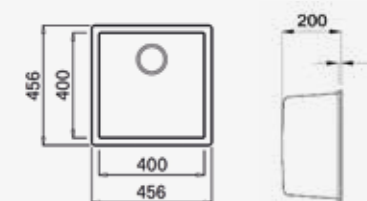

Material: Keratek+

● BLACK

○ WHITE

● LIGHT GREY*