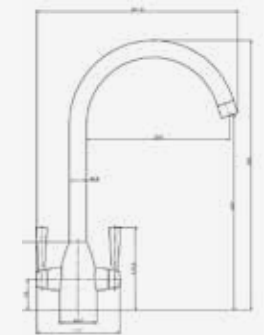

BROOKLYN CH II

Chrome with black ceramic handles
0.2 - 6.0 bar

GENESIS BN II

Brushed nickel
0.5 - 6.0 bar

CHIANA CH

Chrome
0.5 - 5.0 bar

GENESIS CH II

Chrome
0.5 - 6.0 bar

DANIA CH II

Chrome
0.3 - 5.0 bar

MARTA CH

Chrome
0.5 - 5.0 bar

ELBE BN II

Brushed nickel with white ceramic handles
0.5 - 6.0 bar

MESA CH

Chrome
0.5 - 5.0 bar

ELBE CH II

Chrome with white ceramic handles
0.5 - 6.0 bar

NERA MB

Black
0.5 - 5.0 bar