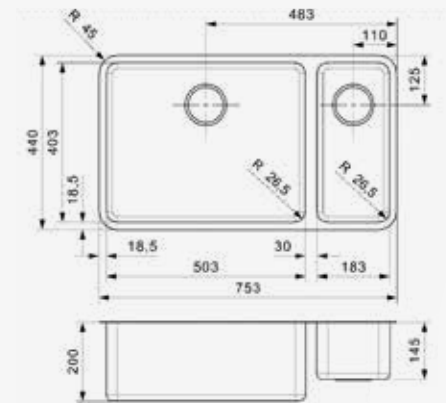

# UNFORGETTABLE OHIO

**OHIO\***

18X40

Cabinet 400 mm  
 Depth 145 mm  
 Size bowl dimension 183 x 403 mm  
 Total dimensions 220 x 440 mm

Material finish: matt inox

**OHIO**

18X40+50X40

Cabinet 800 mm  
 Depth 145 + 200 mm  
 Size bowl dimension 183 x 403 + 503 x 403 mm  
 Total dimensions 753 x 440 mm

Material finish: matt inox

**OHIO**

40X40

Cabinet 450 mm  
 Depth 180 mm  
 Size bowl dimension 403 x 403 mm  
 Total dimensions 440 x 440 mm

Material finish: matt inox

**OHIO**

50X40+18X40

Cabinet 800 mm  
 Depth 200 + 145 mm  
 Size bowl dimension 503 x 403 + 183 x 403 mm  
 Total dimensions 753 x 440 mm

Material finish: matt inox

**OHIO**

50X40

Cabinet 600 mm  
 Depth 200 mm  
 Size bowl dimension 503 x 403 mm  
 Total dimensions 540 x 440 mm

Material finish: matt inox

**OHIO**

40X40 TAPWING

Cabinet 450 mm  
 Depth 180 mm  
 Size bowl dimension 403 x 403 mm  
 Total dimensions 440 x 510 mm

**OHIO**

50X40 TAPWING

Cabinet 600 mm  
 Depth 200 mm  
 Size bowl dimension 503 x 403 mm  
 Total dimensions 540 x 510 mm

Material finish: matt inox  
 Not suitable for undermount fitting

**HOUSTON**

34X40  
 Cabinet 400 mm  
 Depth 200 mm  
 Size bowl dimension 340 x 400 mm  
 Total dimensions 380 x 440 mm