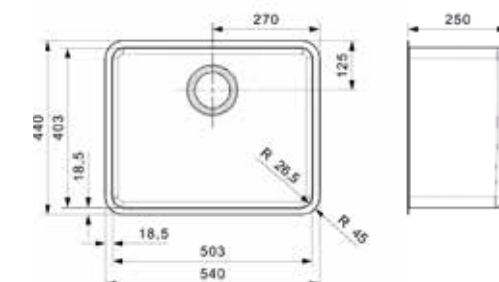

## KANSAS

40X40

Cabinet	450 mm
Depth	250 mm
Size bowl dimension	403 x 403 mm
Total dimensions	440 x 440 mm

Material finish: polished inox

## KANSAS

50X40

Cabinet	600 mm
Depth	250 mm
Size bowl dimension	503 x 403 mm
Total dimensions	540 x 440 mm

Material finish: polished inox

Extra  
deep sink