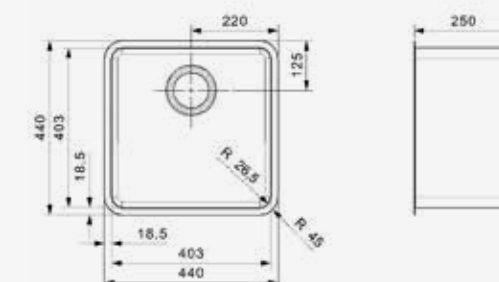

Material finish: polished inox

**HOUSTON\***

40X40  
 Cabinet 500 mm  
 Depth 200 mm  
 Size bowl dimension 400 x 400 mm  
 Total dimensions 440 x 440 mm

Material finish: polished inox

**HOUSTON\***

50X40  
 Cabinet 600 mm  
 Depth 200 mm  
 Size bowl dimension 500 x 400 mm  
 Total dimensions 540 x 440 mm

## KANSAS

40X40

Cabinet	450 mm
Depth	250 mm
Size bowl dimension	403 x 403 mm
Total dimensions	440 x 440 mm

Material finish: polished inox