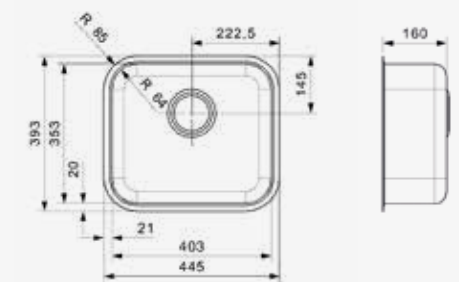

COLORADO OKG

JET BLACK

Cabinet	450 mm
Depth	160 mm
Size bowl dimension	403 x 353 mm
Total dimensions	445 x 393 mm

Stainless steel sink with coating