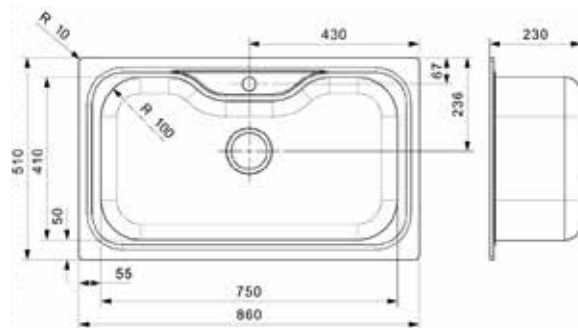

### DIPLOMAT

10 ECO

Cabinet 500 mm  
 Depth 160 mm  
 Size bowl dimension 360 x 420 mm  
 Total dimensions 860 x 500 mm

Material finish: polished inox  
 Reversible sink

### DIPLOMAT

1.5 ECO

Cabinet 600 mm  
 Depth 160 + 130 mm  
 Size bowl dimension 360 x 420 + 160 x 300 mm  
 Total dimensions 950 x 500 mm

Material finish: polished inox  
 Reversible sink

### JUMBO

Cabinet 900 mm  
 Depth 230 mm  
 Size bowl dimension 750 x 410 mm  
 Total dimensions 860 x 510 mm

Material finish: polished inox  
 Including tap hole