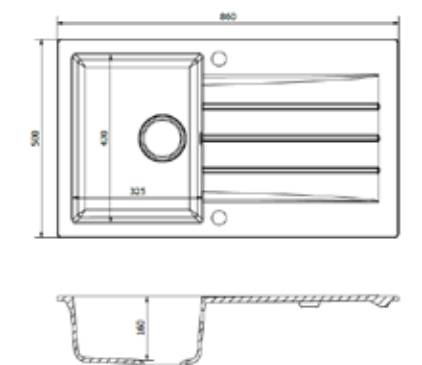

- PURE WHITE
- GREY SILVERY
- BLACK SILVERY
- CAFFE SILVERY