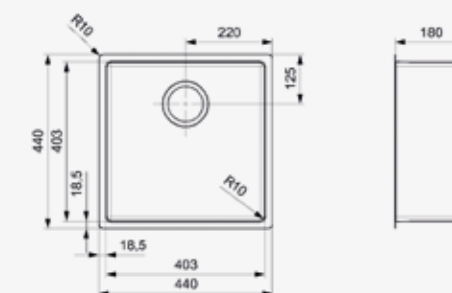

NEW YORK

50X40 JET BLACK

Cabinet 600 mm
Depth 200 mm
Size bowl dimension 503 x 403 mm
Total dimensions 540 x 440 mm

10 mm radius