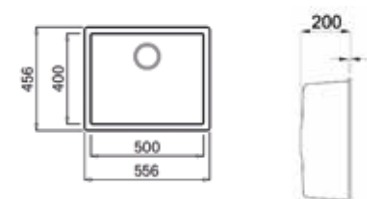

Material: Keratek+

● BLACK

○ WHITE

● LIGHT GREY