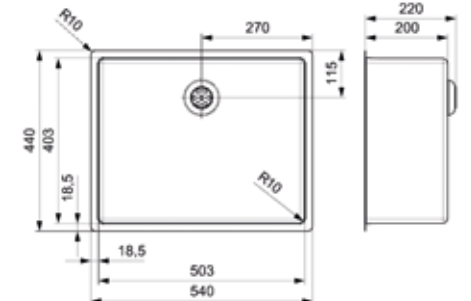

18 X 40

Cabinet 400 mm  
 Depth 145 mm  
 Size bowl dimension 183 x 403 mm  
 Total dimensions 220 x 440 mm

Material finish: matt inox | 10 mm radius  
 With integral strainer | Not suitable for waste disposal units

**NEW YORK**

50 X 40

Cabinet 600 mm  
 Depth 200 mm  
 Size bowl dimension 503 x 403 mm  
 Total dimensions 540 x 440 mm

Material finish: matt inox | 10 mm radius  
 With integral strainer | Not suitable for waste disposal units