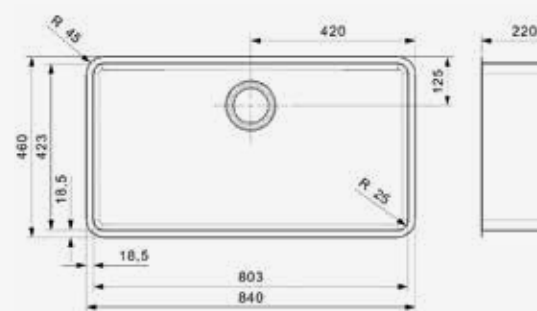

Material finish: matt inox

**OHIO**

50X40

Cabinet 600 mm  
 Depth 200 mm  
 Size bowl dimension 503 x 403 mm  
 Total dimensions 540 x 440 mm

Material finish: matt inox

**OHIO**

40X40 TAPWING

Cabinet 450 mm  
 Depth 180 mm  
 Size bowl dimension 403 x 403 mm  
 Total dimensions 440 x 510 mm

Material finish: matt inox  
 Not suitable for undermount fitting

**OHIO**

80X42

Cabinet 900 mm  
 Depth 220 mm  
 Size bowl dimension 803 x 423 mm  
 Total dimensions 840 x 460 mm

Material finish: matt inox

**OHIO**

50X40 TAPWING

Cabinet 600 mm  
 Depth 200 mm  
 Size bowl dimension 503 x 403 mm  
 Total dimensions 540 x 510 mm

Material finish: matt inox  
 Not suitable for undermount fitting

**HOUSTON**

34X40  
 Cabinet 400 mm  
 Depth 200 mm  
 Size bowl dimension 340 x 400 mm  
 Total dimensions 380 x 440 mm

Material finish: polished inox

**HOUSTON\***

40X40  
 Cabinet 500 mm  
 Depth 200 mm  
 Size bowl dimension 400 x 400 mm  
 Total dimensions 440 x 440 mm

Material finish: polished inox

**HOUSTON\***

50X40  
 Cabinet 600 mm  
 Depth 200 mm  
 Size bowl dimension 500 x 400 mm  
 Total dimensions 540 x 440 mm