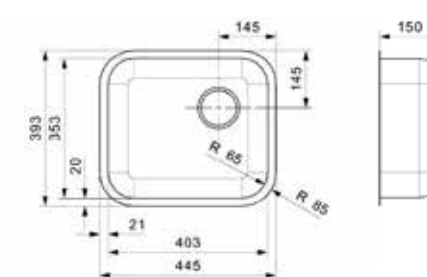

**L18 3440 OKG**

Cabinet 450 mm  
 Depth 160 mm  
 Size bowl dimension 400 x 340 mm  
 Total dimensions 440 x 380 mm

Material finish: polished inox

**CENTURIO**

L30  
 Cabinet 800 mm  
 Depth 180 + 180 mm  
 Size bowl dimension 360 x 420 + 360 x 420 mm  
 Total dimensions 1150 x 490 mm

Material finish: polished inox  
 Undrilled unless requested

**L18 390 OKG**

Cabinet 450 mm  
 Depth 160 mm  
 Size bowl dimension 390 mm  
 Total dimensions 440 mm

Material finish: polished inox

**DAKOTA**

Cabinet 600 mm  
 Depth 185 + 110 mm  
 Size bowl dimension 350 x 410 + 164 x 300 mm  
 Total dimensions 594 x 460 mm

Material finish: satin  
 Reversible sink

**L18 4035 OKG**

Cabinet 450 mm  
 Depth 150 mm  
 Size bowl dimension 403 x 353 mm  
 Total dimensions 445 x 393 mm

Material finish: polished inox

**L18 3016 OKG**

Cabinet 400 mm  
 Depth 122 mm  
 Size bowl dimension 160 x 300 mm  
 Total dimensions 185 x 325 mm

Material finish: polished inox

All Reginox sinks  
 are made with  
**the utmost care**