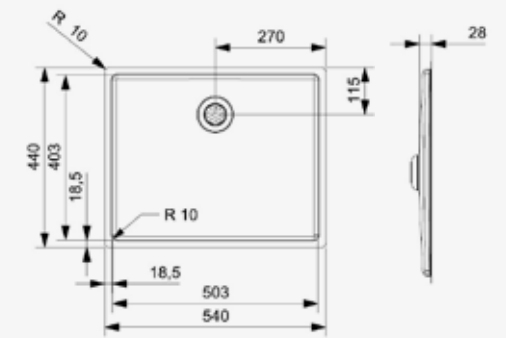

NEW YORK 50X40 BOTTOM

Depth 28 mm
Size 540 x 440 mm