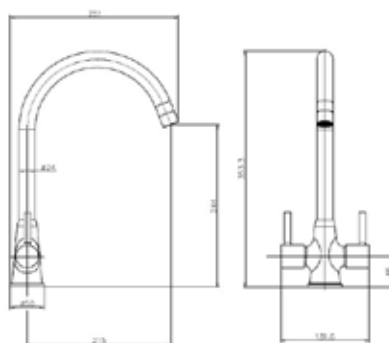

**TARAVO MB**

Matte Black Stainless steel  
0.5 – 5.0 bar

**TITANIA CH**

Chrome and black  
0.2 – 3.0 bar  
Pull-out hose

**TITANIA MB**

Matte black  
0.2 – 3.0 bar  
Pull-out hose

**THAMES CH II**

Chrome  
0.5 – 5.0 bar