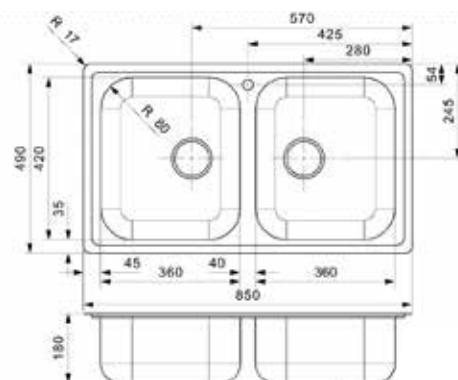

## CENTURIO\*

L10  
Cabinet 500 mm  
Depth 180 mm  
Size bowl dimension 360 x 420 mm  
Total dimensions 850 x 490 mm

Undrilled unless requested  
Material finish: polished inox

## CENTURIO

L1.5  
Cabinet 600 mm  
Depth 180 + 130 mm  
Size bowl dimension 360 x 420 + 160 x 300 mm  
Total dimensions 940 x 490 mm

Material finish: polished inox  
Stainless steel colander included

**CENTURIO\***

L20  
 Cabinet 800 mm  
 Depth 180 + 180 mm  
 Size bowl dimension 360 x 420 + 360 x 420 mm  
 Total dimensions 850 x 490 mm

Material finish: polished inox  
 Undrilled unless requested  
 Overflow in one bowl only

**L18 3440 OKG**

Cabinet 450 mm  
 Depth 160 mm  
 Size bowl dimension 400 x 340 mm  
 Total dimensions 440 x 380 mm

Material finish: polished inox

**CENTURIO**

L30  
 Cabinet 800 mm  
 Depth 180 + 180 mm  
 Size bowl dimension 360 x 420 + 360 x 420 mm  
 Total dimensions 1150 x 490 mm