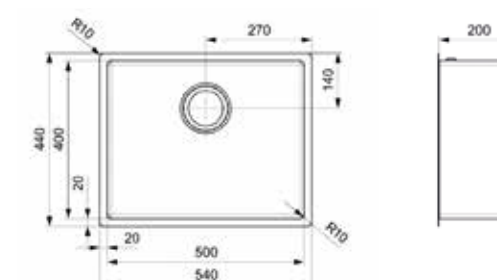

- 10 mm radius
- PVD-technology
- Depth of 200 mm

Colour deviation per item is possible

**MIAMI**  
**40X40 GUN METAL**  
 Cabinet 450 mm  
 Depth 200 mm  
 Size bowl dimension 400 x 400 mm  
 Total dimensions 440 x 440 mm

10 mm radius | Colour matching taps and accessories available

**MIAMI**  
**50X40 GUN METAL**  
 Cabinet 600 mm  
 Depth 200 mm  
 Size bowl dimension 500 x 400 mm  
 Total dimensions 540 x 440 mm

10 mm radius | Colour matching taps and accessories available

**MIAMI**  
**40X40 COPPER**  
 Cabinet 450 mm  
 Depth 200 mm  
 Size bowl dimension 400 x 400 mm  
 Total dimensions 440 x 440 mm

10 mm radius | Colour matching taps and accessories available

**MIAMI**  
**50X40 COPPER**  
 Cabinet 600 mm  
 Depth 200 mm  
 Size bowl dimension 500 x 400 mm  
 Total dimensions 540 x 440 mm