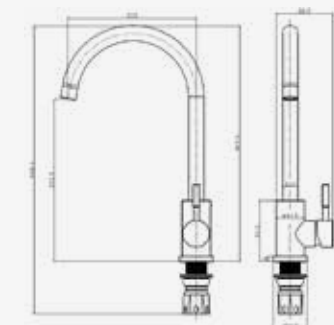

TARAVO COPPER

PVD Brushed Copper
0.5 - 5.0 bar

SALINA GOLD

PVD Brushed Gold
0.5 - 5.0 bar