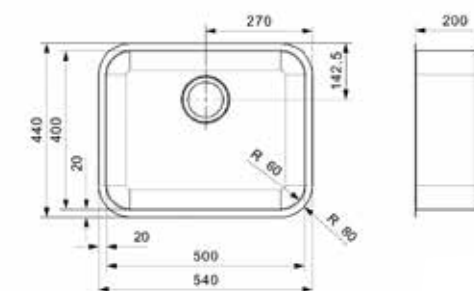

### COLORADO COMFORT L

Cabinet	450 mm
Depth	160 mm
Size bowl dimension	403 x 353 mm
Total dimensions	445 x 393 mm

Material finish: polished inox | With integral strainer  
Not suitable for waste disposal units

**IB**  
**40X40**  
 Cabinet 450 mm  
 Depth 180 mm  
 Size bowl dimension 400 x 400 mm  
 Total dimensions 440 x 440 mm

Material finish: polished inox

**IB**  
**50X40**  
 Cabinet 600 mm  
 Depth 200 mm  
 Size bowl dimension 500 x 400 mm  
 Total dimensions 540 x 440 mm