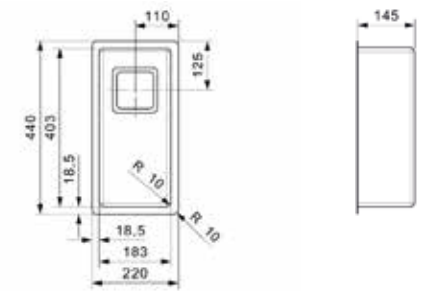

## TEXAS

18X40  
 Cabinet 400 mm  
 Depth 145 mm  
 Size bowl dimension 183 x 403 mm  
 Total dimensions 220 x 440 mm

Material finish: satin