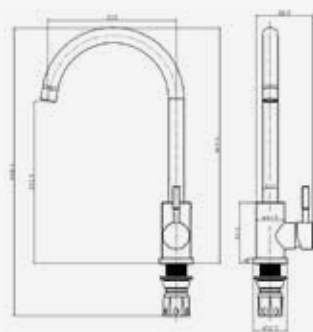

**TARAVO MB**

Matte Black Stainless steel  
0.5 – 5.0 bar

**TITANIA CH**

Chrome and black  
0.2 – 3.0 bar  
Pull-out hose

**TITANIA MB**

Matte black  
0.2 – 3.0 bar  
Pull-out hose

**THAMES CH II**

Chrome  
0.5 – 5.0 bar