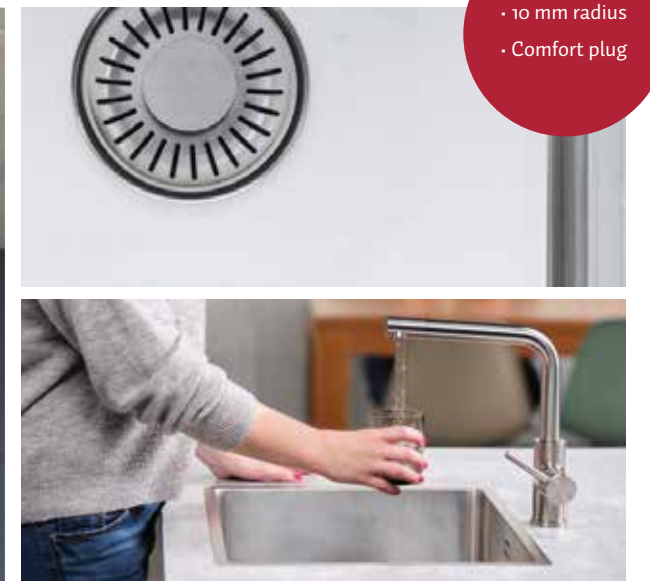

STYLISH AS NEW YORK

SOME PEOPLE SEE NEW YORK AS ONE OF THE MOST VIBRANT AND MOST EXCITING CITIES IN THE WORLD. IT LEADS THE WAY WITH ITS STYLE, DESIGN AND TRENDS.