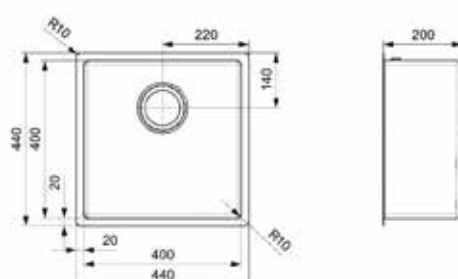

10 mm radius | Colour matching taps and accessories available

**MIAMI**  
**50X40 GUN METAL**  
 Cabinet 600 mm  
 Depth 200 mm  
 Size bowl dimension 500 x 400 mm  
 Total dimensions 540 x 440 mm

10 mm radius | Colour matching taps and accessories available

**MIAMI**  
**40X40 COPPER**  
 Cabinet 450 mm  
 Depth 200 mm  
 Size bowl dimension 400 x 400 mm  
 Total dimensions 440 x 440 mm

10 mm radius | Colour matching taps and accessories available

**MIAMI**  
**50X40 COPPER**  
 Cabinet 600 mm  
 Depth 200 mm  
 Size bowl dimension 500 x 400 mm  
 Total dimensions 540 x 440 mm

10 mm radius | Colour matching taps and accessories available

**MIAMI**  
**40X40 GOLD**  
 Cabinet 450 mm  
 Depth 200 mm  
 Size bowl dimension 400 x 400 mm  
 Total dimensions 440 x 440 mm

10 mm radius | Colour matching taps and accessories available

**MIAMI**  
**50X40 GOLD**  
 Cabinet 600 mm  
 Depth 200 mm  
 Size bowl dimension 500 x 400 mm  
 Total dimensions 540 x 440 mm

10 mm radius | Colour matching taps and accessories available

Available in three colours