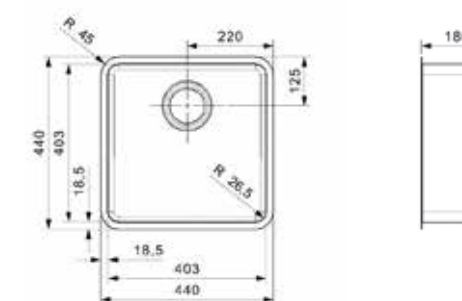

OHIO
40X40 MIDNIGHT SKY
Cabinet 450 mm
Depth 180 mm
Size bowl dimension 403 x 403 mm
Total dimensions 440 x 440 mm