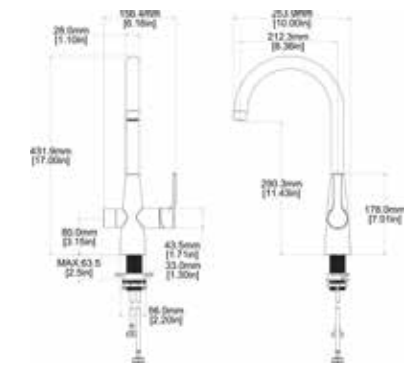

AQUADZI

4 in 1 Boiling Water Tap (including filtered cold)
Touch control technology
Latest generation tank
WRAS Approvals
CAUK approvals
Filter to be changed every 3-6 months

VELINO CH

Chrome
0.5 - 5.0 bar