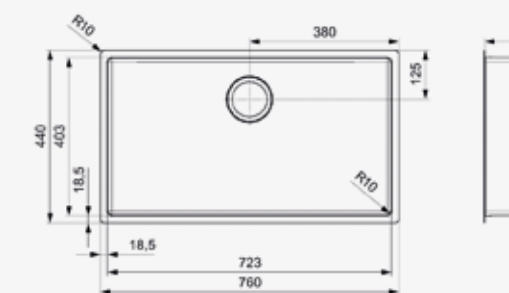

COATED
COMFORT

NEW YORK JET BLACK STYLISH BLACK

THE STYLISH AND LUXURIOUS NEW YORK SINKS ARE NOW AVAILABLE IN BLACK!
THESE DESIGNER SINKS HAVE A SUPER SLEEK AND MODERN DESIGN. THEY ARE
DEEP-DRAWN WITHOUT ANY WELDED OR FOLDED SEAMS.

The Jet-Black range is fully finished in a deep black colour, including the basket strainer plug and overflow. With an inner and bottom radius of 10 mm this Jet-Black range will fit easily in every kitchen. The sinks are available in the dimensions: 40x40 cm and 50x40 cm and can be installed undermount, integrated or semi-integrated.

NEW YORK

40X40 JET BLACK

Cabinet 450 mm
Depth 180 mm
Size bowl dimension 403 x 403 mm
Total dimensions 440 x 440 mm

10 mm radius

NEW YORK

50X40 JET BLACK

Cabinet 600 mm
Depth 200 mm
Size bowl dimension 503 x 403 mm
Total dimensions 540 x 440 mm

10 mm radius

NEW YORK

72X40 JET BLACK

Cabinet 800 mm
Depth 220 mm
Size bowl dimension 723 x 403 mm
Total dimensions 760 x 440 mm

10 mm radius