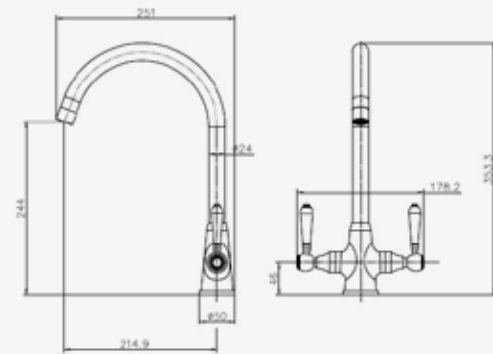

ELBE BN II

Brushed nickel with white ceramic handles
0.5 - 6.0 bar