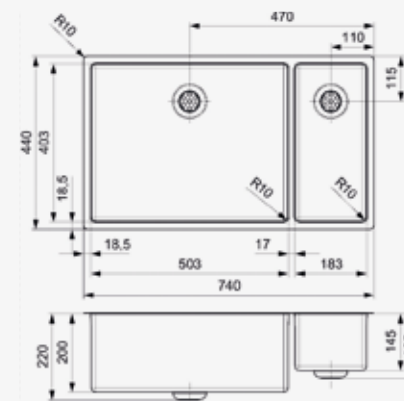

800 MM

**RL501 CW**  
PAGE 92

**CERAMIC DRAINER**  
540X465 MM  
PAGE 94

900 MM

**DUBLIN**  
PAGE 94

900 MM

**BEST 450**  
WHITE  
PAGE 75

**BEST 450**  
TITANIUM  
PAGE 75

### NEW YORK\*

40X40+40X40

Cabinet 900 mm  
 Depth 180 + 180 mm  
 Size bowl dimension 403 x 403 + 403 x 403 mm  
 Total dimensions 860 x 440 mm

Material finish: matt inox | 10 mm radius  
 With integral strainer | Not suitable for waste disposal units

### NEW YORK\*

18X40+50X40

Cabinet 800 mm  
 Depth 145 + 200 mm  
 Size bowl dimension 183 x 403 + 503 x 403 mm  
 Total dimensions 740 x 440 mm

Material finish: matt inox | 10 mm radius  
 With integral strainer | Not suitable for waste disposal units

### NEW YORK\*

50X40+18X40

Cabinet 800 mm  
 Depth 200 + 145 mm  
 Size bowl dimension 503 x 403 + 183 x 403 mm  
 Total dimensions 740 x 440 mm

Material finish: matt inox | 10 mm radius  
 With integral strainer | Not suitable for waste disposal units