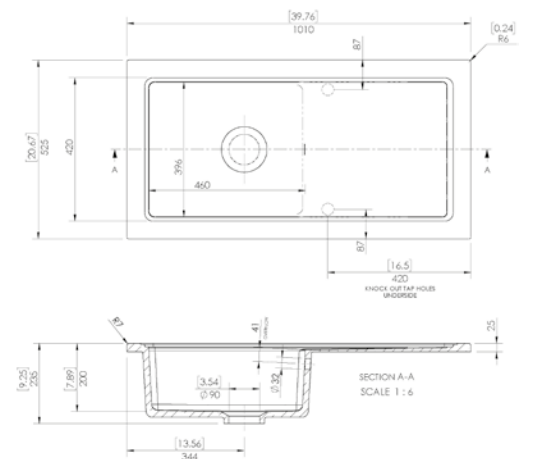

RL304 CW

Cabinet	600 mm
Depth	227 mm
Size bowl dimension	447 x 408 mm
Total dimensions	1015 x 525 mm

Reversible sink