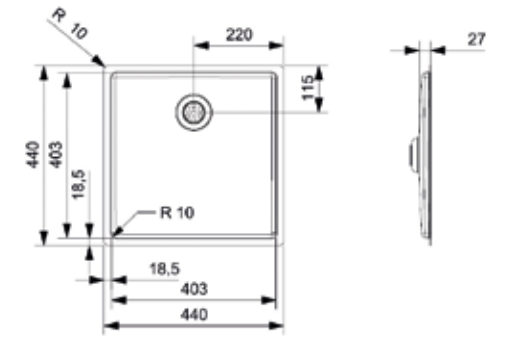

NEW YORK 40X40 BOTTOM

Depth 27 mm
Size 440 x 440 mm