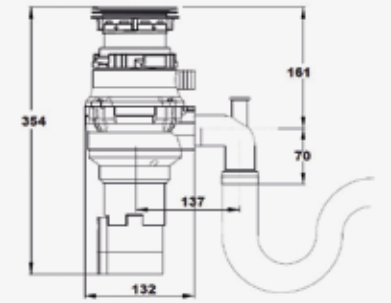

RD 50

- 2600 RPM - Jam busting speed
- Permanent magnetic motor
- Bio shield odour protection
- Torque master grinding system
- Removeable splash guard
- Regular sound shell
- 0.5 horse power
- 1 year warranty