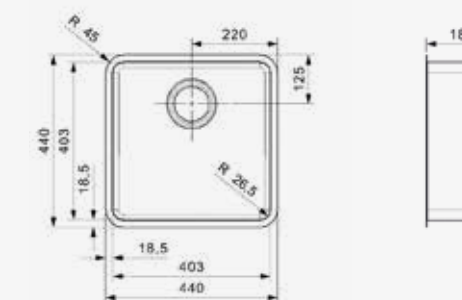

**MIAMI**  
**50X40 GOLD**  
 Cabinet 600 mm  
 Depth 200 mm  
 Size bowl dimension 500 x 400 mm  
 Total dimensions 540 x 440 mm

10 mm radius | Colour matching taps and accessories available

Available in three colours

**OHIO**  
**18X40 JET BLACK**  
 Cabinet 400 mm  
 Depth 145 mm  
 Size bowl dimension 183 x 403 mm  
 Total dimensions 220 x 440 mm

**OHIO**  
**40X40 JET BLACK**  
 Cabinet 450 mm  
 Depth 180 mm  
 Size bowl dimension 403 x 403 mm  
 Total dimensions 440 x 440 mm