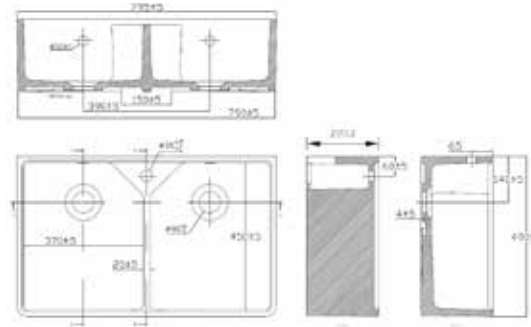

DUBLIN

Cabinet 900 mm
Depth 220 mm
Size bowl dimension 370 x 450 + 370 x 450 mm
Total dimensions 795 x 490 mm