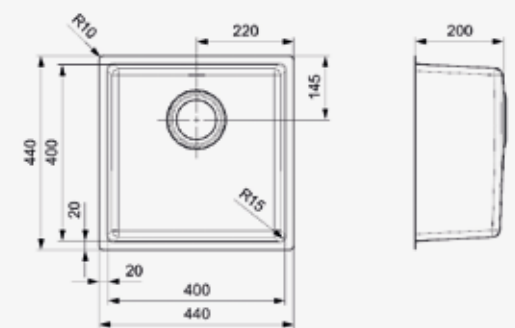

**OHIO**

50X40 TAPWING

Cabinet 600 mm  
 Depth 200 mm  
 Size bowl dimension 503 x 403 mm  
 Total dimensions 540 x 510 mm

Material finish: matt inox  
 Not suitable for undermount fitting

**HOUSTON**

34X40  
 Cabinet 400 mm  
 Depth 200 mm  
 Size bowl dimension 340 x 400 mm  
 Total dimensions 380 x 440 mm

Material finish: polished inox

**HOUSTON\***

40X40  
 Cabinet 500 mm  
 Depth 200 mm  
 Size bowl dimension 400 x 400 mm  
 Total dimensions 440 x 440 mm

Material finish: polished inox

**HOUSTON\***

50X40  
 Cabinet 600 mm  
 Depth 200 mm  
 Size bowl dimension 500 x 400 mm  
 Total dimensions 540 x 440 mm