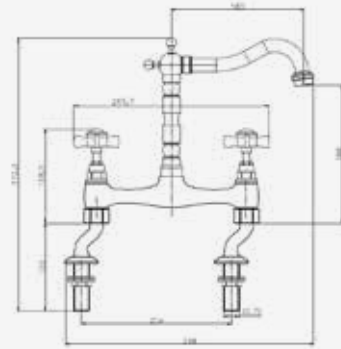

UTICA CH

Chrome
0.5 - 5.0 bar

AQUADZI

4 in 1 Boiling Water Tap (including filtered cold)
Touch control technology
Latest generation tank
WRAS Approvals
CAUK approvals
Filter to be changed every 3-6 months

VELINO CH

Chrome
0.5 - 5.0 bar

TRIBEZI CH

3 in 1 Instant hot water tap
Child Safe Spring Lock Action
Adjustable Temperature of 75-98 degrees
2.4L tank
Filter to be changed every 3-6 months

AMANZI BN II

3 in 1 Instant hot water tap
Child Safe Spring Lock Action
Adjustable Temperature of 75-98 degrees
2.4L tank
Filter to be changed every 3-6 months

TRIBEZI BN

3 in 1 Instant hot water tap
Child Safe Spring Lock Action
Adjustable Temperature of 75-98 degrees
2.4L tank
Filter to be changed every 3-6 months

AMANZI CH II

3 in 1 Instant hot water tap
Child Safe Spring Lock Action
Adjustable Temperature of 75-98 degrees
2.4L tank
Filter to be changed every 3-6 months

TRIBEZI MATT BLACK

3 in 1 Instant hot water tap
Child Safe Spring Lock Action
Adjustable Temperature of 75-98 degrees
2.4L tank
Filter to be changed every 3-6 months

AMANZI II COPPER

3 in 1 Instant hot water tap
Child Safe Spring Lock Action
Adjustable Temperature of 75-98 degrees
2.4L tank
Filter to be changed every 3-6 months

VECHI II

3 in 1 Instant hot water tap
Child Safe Spring Lock Action
Adjustable Temperature of 75-98 degrees
2.4L tank
Filter to be changed every 3-6 months
Ceramic handles