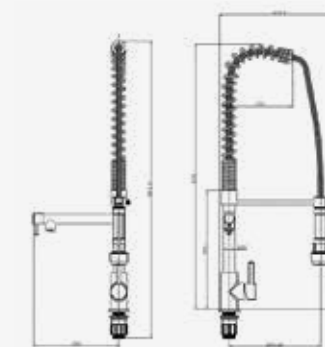

Chrome
0.5 - 5.0 bar

AURORA CH II