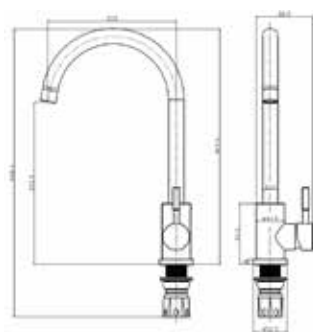

**TARAVO MB**

Matte Black Stainless steel  
0.5 – 5.0 bar

**TITANIA CH**

Chrome and black  
0.2 – 3.0 bar  
Pull-out hose

**TITANIA MB**

Matte black  
0.2 – 3.0 bar  
Pull-out hose

**THAMES CH II**

Chrome  
0.5 – 5.0 bar