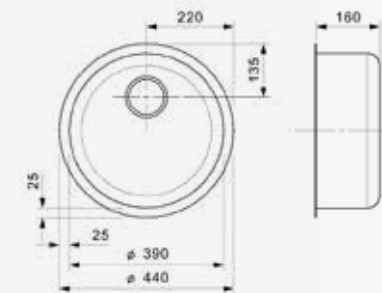

L18 390 OKG JET BLACK

Cabinet	450 mm
Depth	160 mm
Size bowl dimension	390 mm
Total dimensions	440 mm