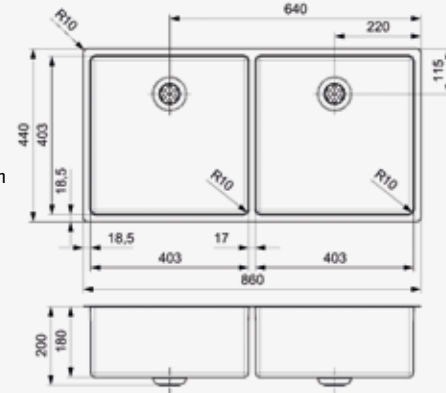

**NEW YORK**

34 X 40 + 18 X 40

Cabinet 600 mm  
 Depth 180 + 145 mm  
 Size bowl dimension 343 x 403 + 183 x 403 mm  
 Total dimensions 580 x 440 mm

Material finish: matt inox | 10 mm radius  
 With integral strainer | Not suitable for waste disposal units

**NEW YORK\***

18 X 40 + 40 X 40

Cabinet 800 mm  
 Depth 145 + 180 mm  
 Size bowl dimension 183 x 403 + 403 x 403 mm  
 Total dimensions 640 x 440 mm

Material finish: matt inox | 10 mm radius  
 With integral strainer | Not suitable for waste disposal units

### NEW YORK

34X40+34X40

Cabinet 800 mm  
 Depth 180 + 180 mm  
 Size bowl dimension 343 x 403 + 343 x 403 mm  
 Total dimensions 740 x 440 mm

Material finish: matt inox | 10 mm radius  
 With integral strainer | Not suitable for waste disposal units

### NEW YORK\*

40X40+40X40

Cabinet 900 mm  
 Depth 180 + 180 mm  
 Size bowl dimension 403 x 403 + 403 x 403 mm  
 Total dimensions 860 x 440 mm

Material finish: matt inox | 10 mm radius  
 With integral strainer | Not suitable for waste disposal units