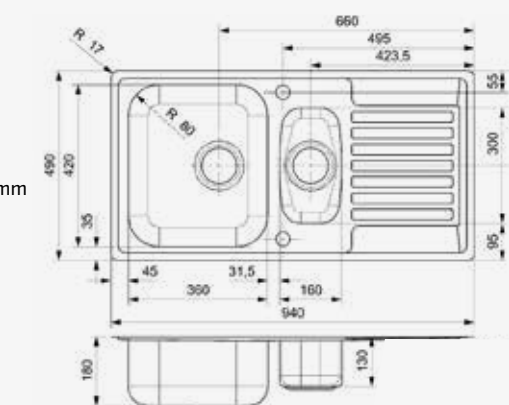

## ALASKA

MBL  
Cabinet 600 mm  
Depth 600 mm  
Size bowl dimension 190 + 130 mm  
Total dimensions 342 x 410 + 145 x 335 mm  
577 x 470 mm

Material finish: polished inox

## ALASKA

MBR  
Cabinet 600 mm  
Depth 600 mm  
Size bowl dimension 130 + 190 mm  
Total dimensions 145 x 335 + 342 x 410 mm  
577 x 470 mm

Material finish: polished inox

## CENTURIO\*

L10  
Cabinet 500 mm  
Depth 180 mm  
Size bowl dimension 360 x 420 mm  
Total dimensions 850 x 490 mm

Undrilled unless requested  
Material finish: polished inox

## CENTURIO

L1.5  
Cabinet 600 mm  
Depth 180 + 130 mm  
Size bowl dimension 360 x 420 + 160 x 300 mm  
Total dimensions 940 x 490 mm

Material finish: polished inox  
Stainless steel colander included

**CENTURIO\***