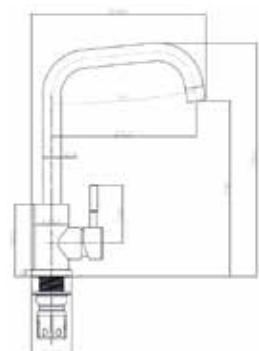

PIQUA CH

Chrome
0.5 - 5.0 bar

SALINA GUN METAL

PVD Brushed Gun Metal
0.5 - 5.0 bar

SALINA BN

Brushed nickel
0.5 - 5.0 bar

TARAVO BN

Brushed nickel
0.5 - 5.0 bar

SALINA CH

Chrome
0.5 - 5.0 bar

TARAVO CH

Chrome
0.5 - 5.0 bar

SALINA COPPER

PVD Brushed Copper
0.5 - 5.0 bar

TARAVO COPPER

PVD Brushed Copper
0.5 - 5.0 bar

SALINA GOLD

PVD Brushed Gold
0.5 - 5.0 bar

TARAVO GOLD

PVD Brushed Gold
0.5 - 5.0 bar