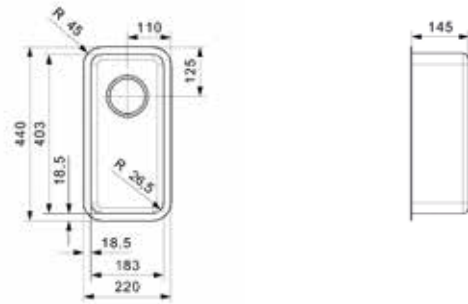

# UNFORGETTABLE OHIO

**OHIO\***

18X40

Cabinet 400 mm  
 Depth 145 mm  
 Size bowl dimension 183 x 403 mm  
 Total dimensions 220 x 440 mm

Material finish: matt inox

**OHIO**

18X40+50X40

Cabinet 800 mm  
 Depth 145 + 200 mm  
 Size bowl dimension 183 x 403 + 503 x 403 mm  
 Total dimensions 753 x 440 mm

Material finish: matt inox

**OHIO**

40X40

Cabinet 450 mm  
 Depth 180 mm  
 Size bowl dimension 403 x 403 mm  
 Total dimensions 440 x 440 mm

Material finish: matt inox

**OHIO**

50X40+18X40

Cabinet 800 mm  
 Depth 200 + 145 mm  
 Size bowl dimension 503 x 403 + 183 x 403 mm  
 Total dimensions 753 x 440 mm

Material finish: matt inox

**OHIO**

50X40

Cabinet 600 mm  
 Depth 200 mm  
 Size bowl dimension 503 x 403 mm  
 Total dimensions 540 x 440 mm

Material finish: matt inox

**OHIO**

40X40 TAPWING

Cabinet 450 mm  
 Depth 180 mm  
 Size bowl dimension 403 x 403 mm  
 Total dimensions 440 x 510 mm