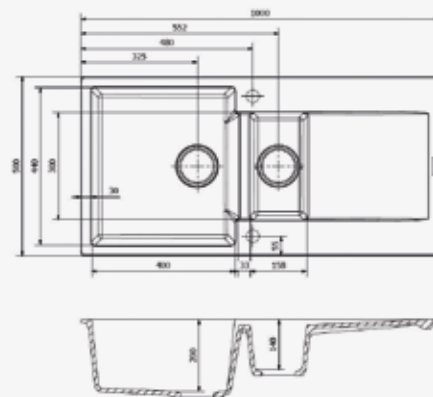

AMSTERDAM 15

Cabinet 800 mm
Depth 200 + 140 mm
Size bowl dimension 400 x 440 + 158 x 300 mm
Total dimensions 1000 x 500 mm