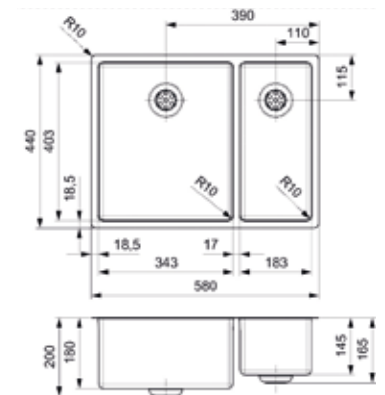

**NEW YORK**

18 X 40 + 34 X 40

Cabinet 600 mm  
 Depth 145 + 180 mm  
 Size bowl dimension 183 x 403 + 343 x 403 mm  
 Total dimensions 580 x 440 mm

Material finish: matt inox | 10 mm radius  
 With integral strainer | Not suitable for waste disposal units

**NEW YORK**

40 X 40

Cabinet 450 mm  
 Depth 180 mm  
 Size bowl dimension 403 x 403 mm  
 Total dimensions 440 x 440 mm

Material finish: matt inox | 10 mm radius  
 With integral strainer | Not suitable for waste disposal units

**NEW YORK**

34 X 40 + 18 X 40

Cabinet 600 mm  
 Depth 180 + 145 mm  
 Size bowl dimension 343 x 403 + 183 x 403 mm  
 Total dimensions 580 x 440 mm

Material finish: matt inox | 10 mm radius  
 With integral strainer | Not suitable for waste disposal units