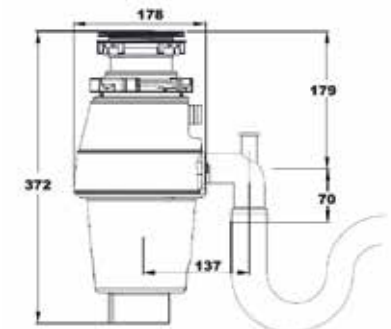

RD 60

- 2600 RPM - Jam busting speed
- Permanent magnetic motor
- Bio shield odour protection
- Torque master grinding system
- Removeable splash guard
- Deluxe sound shell
- 0.55 horse power
- 2 year warranty