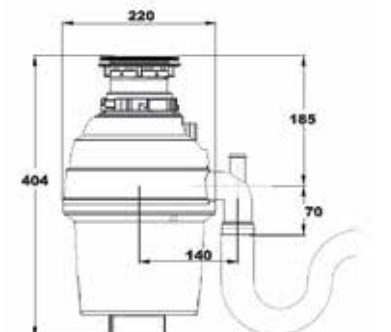

RD 100 I A/S

- 2700 RPM - Jam busting speed
- Permanent magnetic motor
- Bio shield odour protection
- Torque master grinding system
- Removeable splash guard
- Deluxe plus sound shell
- 0.75 horse power
- 3 year warranty