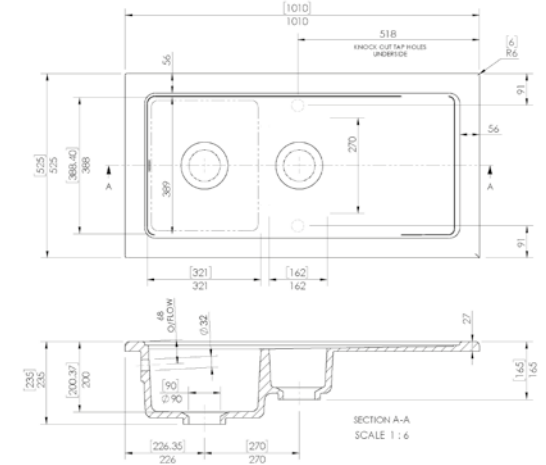

Reversible sink

**RL504 CW**

Cabinet 600 mm  
 Depth 202 mm  
 Size bowl dimension 443 x 383 mm  
 Total dimensions 1000 x 500 mm

Reversible sink

**RL404 CB**

Cabinet 600 mm  
 Depth 227 mm  
 Size bowl dimension 447 x 408 mm  
 Total dimensions 1015 x 525 mm