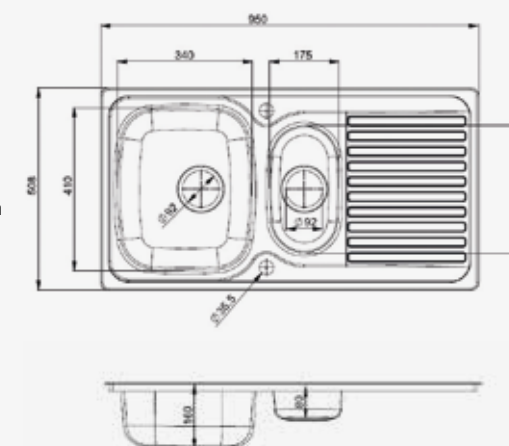

MONDELLO

1.5

Cabinet 600 mm
Depth 160 + 80 mm
Size bowl dimension 340 x 410 + 175 x 320 mm
Total dimensions 950 x 508 mm

Material finish: satin
Reversible sink