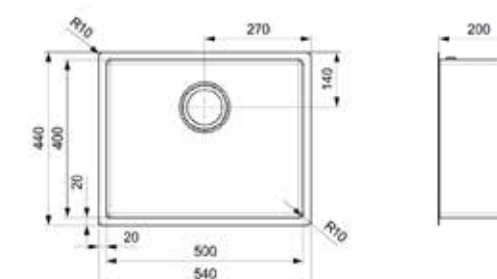

10 mm radius | Colour matching taps and accessories available

**MIAMI**  
**50X40 GUN METAL**  
 Cabinet 600 mm  
 Depth 200 mm  
 Size bowl dimension 500 x 400 mm  
 Total dimensions 540 x 440 mm

10 mm radius | Colour matching taps and accessories available

**MIAMI**  
**40X40 COPPER**  
 Cabinet 450 mm  
 Depth 200 mm  
 Size bowl dimension 400 x 400 mm  
 Total dimensions 440 x 440 mm

10 mm radius | Colour matching taps and accessories available

**MIAMI**  
**50X40 COPPER**  
 Cabinet 600 mm  
 Depth 200 mm  
 Size bowl dimension 500 x 400 mm  
 Total dimensions 540 x 440 mm

10 mm radius | Colour matching taps and accessories available

**MIAMI**  
**40X40 GOLD**  
 Cabinet 450 mm  
 Depth 200 mm  
 Size bowl dimension 400 x 400 mm  
 Total dimensions 440 x 440 mm

10 mm radius | Colour matching taps and accessories available

**MIAMI**  
**50X40 GOLD**  
 Cabinet 600 mm  
 Depth 200 mm  
 Size bowl dimension 500 x 400 mm  
 Total dimensions 540 x 440 mm

10 mm radius | Colour matching taps and accessories available

Available in three colours