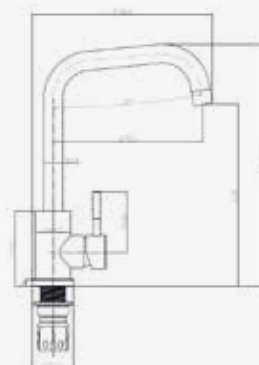

PIQUA CH

Chrome
0.5 - 5.0 bar

SALINA GUN METAL

PVD Brushed Gun Metal
0.5 - 5.0 bar

SALINA BN

Brushed nickel
0.5 - 5.0 bar

TARAVO BN

Brushed nickel
0.5 - 5.0 bar

SALINA CH

Chrome
0.5 - 5.0 bar

TARAVO CH

Chrome
0.5 - 5.0 bar

SALINA COPPER

PVD Brushed Copper
0.5 - 5.0 bar

TARAVO COPPER

PVD Brushed Copper
0.5 - 5.0 bar

SALINA GOLD

PVD Brushed Gold
0.5 - 5.0 bar

TARAVO GOLD

PVD Brushed Gold
0.5 - 5.0 bar