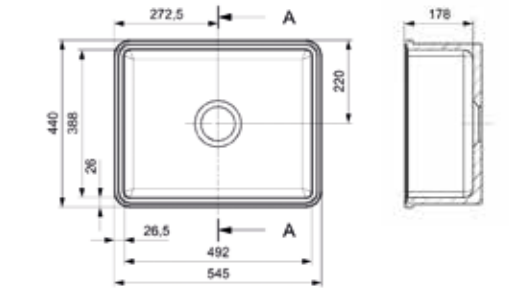

Reversible sink

**BELFAST 90MM**

Cabinet 600 mm  
 Depth 250 mm  
 Size bowl dimension 412 x 552 mm  
 Total dimensions 455 x 595 mm

Not suitable for waste disposal unit

**RL501 CW**

Cabinet 800 mm  
 Depth 200 + 145 mm  
 Size bowl dimension 358 x 383 + 162 x 309 mm  
 Total dimensions 1000 x 500 mm

Reversible sink

**MATARO**

Cabinet 600 mm  
 Depth 178 mm  
 Size bowl dimension 492 x 388 mm  
 Total dimensions 545 x 440 mm

For more information  
 take a look at  
[www.reginox.co.uk](http://www.reginox.co.uk)