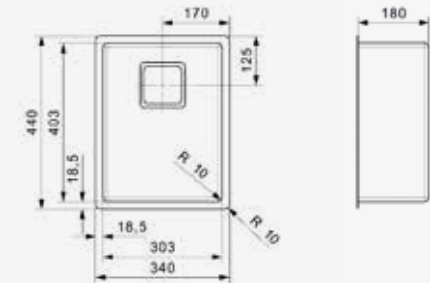

## TEXAS

18X40  
 Cabinet 400 mm  
 Depth 145 mm  
 Size bowl dimension 183 x 403 mm  
 Total dimensions 220 x 440 mm

Material finish: satin

## TEXAS

30X40  
 Cabinet 400 mm  
 Depth 180 mm  
 Size bowl dimension 303 x 403 mm  
 Total dimensions 340 x 440 mm

Material finish: satin