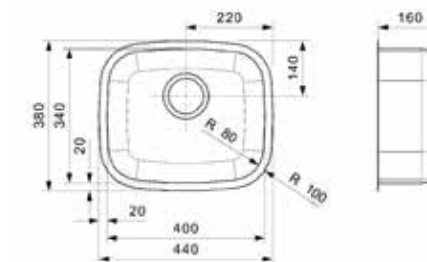

## CENTURIO\*

L10  
Cabinet 500 mm  
Depth 180 mm  
Size bowl dimension 360 x 420 mm  
Total dimensions 850 x 490 mm

Undrilled unless requested  
Material finish: polished inox

## CENTURIO

L1.5  
Cabinet 600 mm  
Depth 180 + 130 mm  
Size bowl dimension 360 x 420 + 160 x 300 mm  
Total dimensions 940 x 490 mm

Material finish: polished inox  
Stainless steel colander included

**CENTURIO\***

L20  
 Cabinet 800 mm  
 Depth 180 + 180 mm  
 Size bowl dimension 360 x 420 + 360 x 420 mm  
 Total dimensions 850 x 490 mm

Material finish: polished inox  
 Undrilled unless requested  
 Overflow in one bowl only

**L18 3440 OKG**

Cabinet 450 mm  
 Depth 160 mm  
 Size bowl dimension 400 x 340 mm  
 Total dimensions 440 x 380 mm

Material finish: polished inox

**CENTURIO**

L30  
 Cabinet 800 mm  
 Depth 180 + 180 mm  
 Size bowl dimension 360 x 420 + 360 x 420 mm  
 Total dimensions 1150 x 490 mm