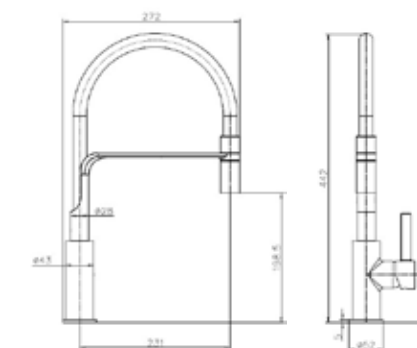

Chrome and black
0.5 - 6.0 bar
Pull-out hose