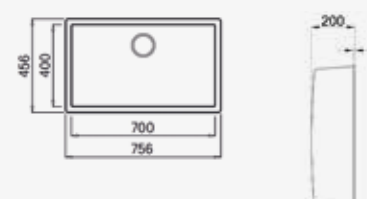

Material: Keratek+

● BLACK

○ WHITE

● LIGHT GREY