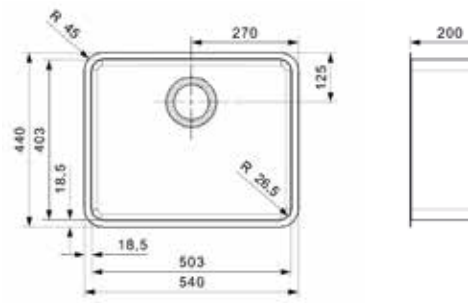

# UNFORGETTABLE OHIO

**OHIO\***

18X40

Cabinet 400 mm  
 Depth 145 mm  
 Size bowl dimension 183 x 403 mm  
 Total dimensions 220 x 440 mm

Material finish: matt inox

**OHIO**

18X40+50X40

Cabinet 800 mm  
 Depth 145 + 200 mm  
 Size bowl dimension 183 x 403 + 503 x 403 mm  
 Total dimensions 753 x 440 mm

Material finish: matt inox

**OHIO**

40X40

Cabinet 450 mm  
 Depth 180 mm  
 Size bowl dimension 403 x 403 mm  
 Total dimensions 440 x 440 mm

Material finish: matt inox

**OHIO**

50X40+18X40

Cabinet 800 mm  
 Depth 200 + 145 mm  
 Size bowl dimension 503 x 403 + 183 x 403 mm  
 Total dimensions 753 x 440 mm

Material finish: matt inox

**OHIO**

50X40

Cabinet 600 mm  
 Depth 200 mm  
 Size bowl dimension 503 x 403 mm  
 Total dimensions 540 x 440 mm

Material finish: matt inox

**OHIO**

40X40 TAPWING

Cabinet 450 mm  
 Depth 180 mm  
 Size bowl dimension 403 x 403 mm  
 Total dimensions 440 x 510 mm

**OHIO**

50X40 TAPWING

Cabinet 600 mm  
 Depth 200 mm  
 Size bowl dimension 503 x 403 mm  
 Total dimensions 540 x 510 mm

Material finish: matt inox  
 Not suitable for undermount fitting

**HOUSTON**

34X40  
 Cabinet 400 mm  
 Depth 200 mm  
 Size bowl dimension 340 x 400 mm  
 Total dimensions 380 x 440 mm