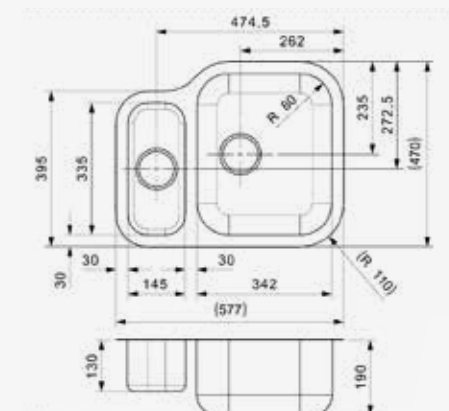

**IB**  
**40X40**  
 Cabinet 450 mm  
 Depth 180 mm  
 Size bowl dimension 400 x 400 mm  
 Total dimensions 440 x 440 mm

Material finish: polished inox

**IB**  
**50X40**  
 Cabinet 600 mm  
 Depth 200 mm  
 Size bowl dimension 500 x 400 mm  
 Total dimensions 540 x 440 mm

## ALASKA

MBL  
Cabinet 600 mm  
Depth 600 mm  
Size bowl dimension 190 + 130 mm  
Total dimensions 342 x 410 + 145 x 335 mm  
577 x 470 mm

Material finish: polished inox

## ALASKA

MBR  
Cabinet 600 mm  
Depth 600 mm  
Size bowl dimension 130 + 190 mm  
Total dimensions 145 x 335 + 342 x 410 mm  
577 x 470 mm

Material finish: polished inox

## CENTURIO\*

L10  
Cabinet 500 mm  
Depth 180 mm  
Size bowl dimension 360 x 420 mm  
Total dimensions 850 x 490 mm

Undrilled unless requested  
Material finish: polished inox