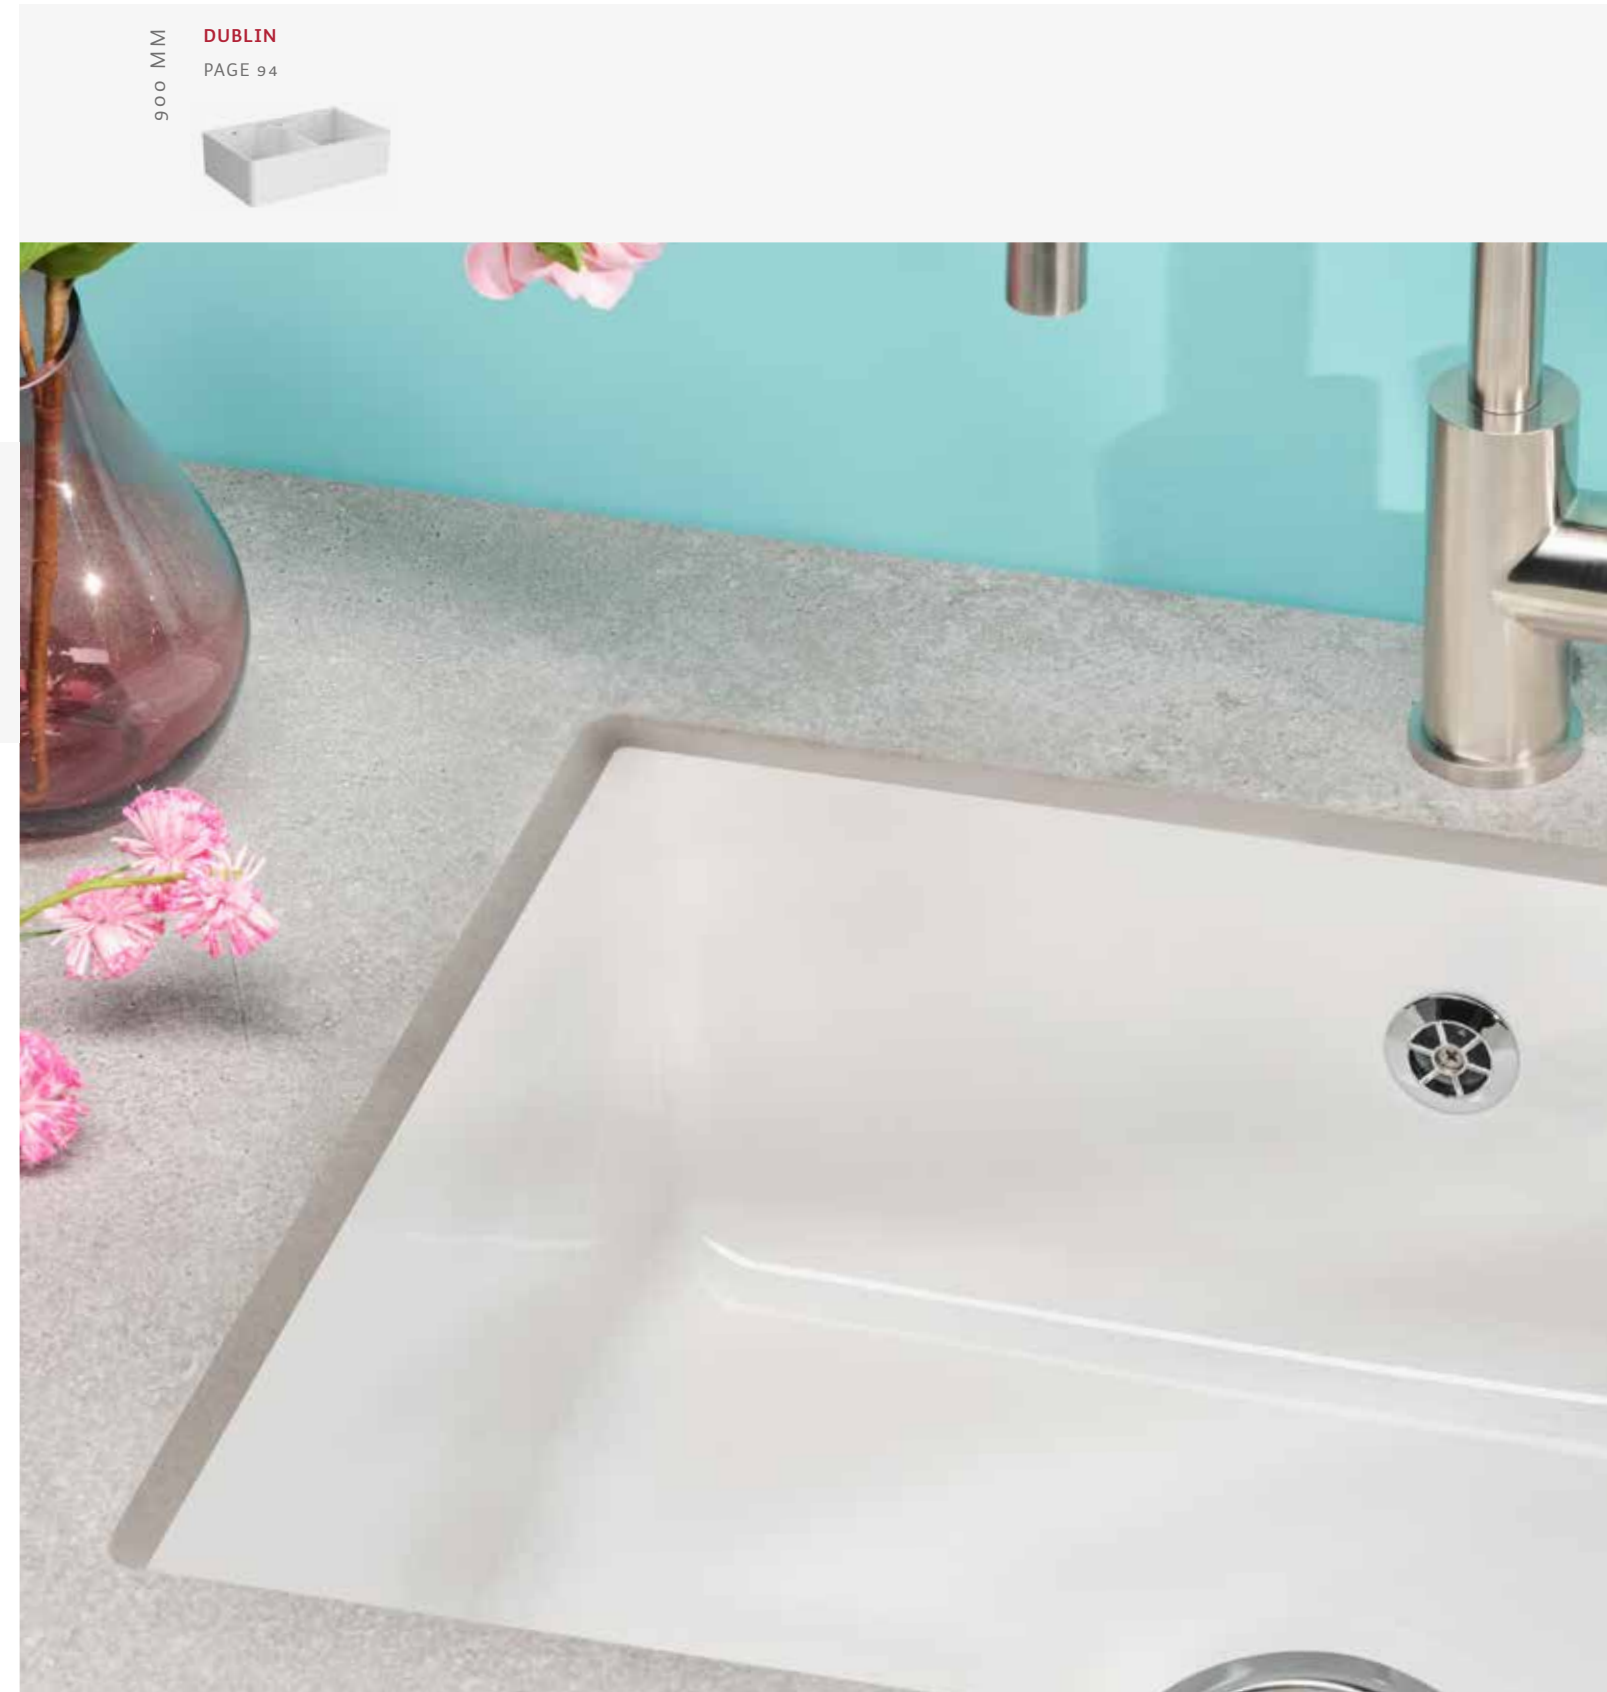

GRANITE SINKS

800 MM

MULTA 130
WHITE
PAGE 77

MULTA 130
LIGHT GREY
PAGE 77

MULTA 130
BLACK
PAGE 77

QUADRA 130
WHITE
PAGE 79

QUADRA 130
TITANIUM
PAGE 79

QUADRA 130
BLACK
PAGE 79

AMSTERDAM 15
PURE WHITE
PAGE 86

AMSTERDAM 15
GREY SILVERY
PAGE 86

AMSTERDAM 15
BLACK SILVERY
PAGE 86

AMSTERDAM 15
CAFFE SILVERY
PAGE 86

800 MM

RL501 CW
PAGE 92

CERAMIC DRAINER
540X465 MM
PAGE 94

900 MM

DUBLIN
PAGE 94

900 MM

BEST 450
WHITE
PAGE 75

BEST 450
TITANIUM
PAGE 75

BEST 450
BLACK
PAGE 75

CERAMIC SINKS

600 MM

RL301 CW
PAGE 91

RL304 CW
PAGE 91

RL401 CB
PAGE 92

RL404 CB
PAGE 92

RL504 CW
PAGE 93

BELFAST
PAGE 93

MATARO
PAGE 93

TUSCANY
PAGE 94