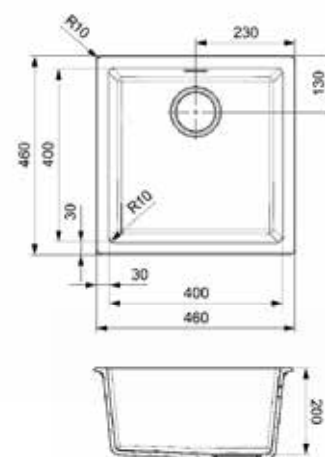

**AMSTERDAM 10**

Cabinet 600 mm  
 Depth 200 mm  
 Size bowl dimension 400 x 440 mm  
 Total dimensions 860 x 500 mm

- Exclusive design
- Axigran
- Reversible sink

○ PURE WHITE   ● GREY SILVER   ● BLACK SILVER   ● CAFFE SILVER

**AMSTERDAM 50**

Cabinet 600 mm  
 Depth 200 mm  
 Size bowl dimension 500 x 400 mm  
 Total dimensions 560 x 460 mm

- Exclusive design
- Axigran
- Reversible sink

○ PURE WHITE   ● GREY SILVER   ● BLACK SILVER

**AMSTERDAM 15**

Cabinet 800 mm  
 Depth 200 + 140 mm  
 Size bowl dimension 400 x 440 + 158 x 300 mm  
 Total dimensions 1000 x 500 mm

- Exclusive design
- Axigran
- Reversible sink

○ PURE WHITE   ● GREY SILVER   ● BLACK SILVER   ● CAFFE SILVER

**AMSTERDAM 40**

Cabinet 500 mm  
 Depth 200 mm  
 Size bowl dimension 400 x 400 mm  
 Total dimensions 460 x 460 mm

- Exclusive design
- Axigran
- Reversible sink

○ PURE WHITE   ● GREY SILVER   ● BLACK SILVER