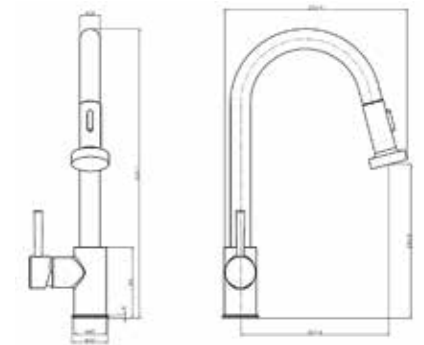

BROOKLYN CH II

Chrome with black ceramic handles
0.2 - 6.0 bar

GENESIS BN II

Brushed nickel
0.5 - 6.0 bar

CHIANA CH

Chrome
0.5 - 5.0 bar

GENESIS CH II

Chrome
0.5 - 6.0 bar

DANIA CH II

Chrome
0.3 - 5.0 bar

MARTA CH

Chrome
0.5 - 5.0 bar

ELBE BN II

Brushed nickel with white ceramic handles
0.5 - 6.0 bar

MESA CH

Chrome
0.5 - 5.0 bar

ELBE CH II

Chrome with white ceramic handles
0.5 - 6.0 bar

NERA MB

Black
0.5 - 5.0 bar