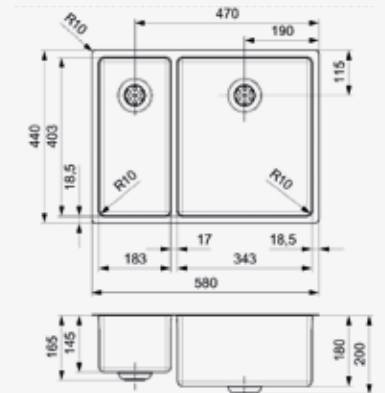

18 X 40

Cabinet 400 mm  
 Depth 145 mm  
 Size bowl dimension 183 x 403 mm  
 Total dimensions 220 x 440 mm

Material finish: matt inox | 10 mm radius  
 With integral strainer | Not suitable for waste disposal units

**NEW YORK**

50 X 40

Cabinet 600 mm  
 Depth 200 mm  
 Size bowl dimension 503 x 403 mm  
 Total dimensions 540 x 440 mm

Material finish: matt inox | 10 mm radius  
 With integral strainer | Not suitable for waste disposal units

**NEW YORK**

34 X 40

Cabinet 400 mm  
 Depth 180 mm  
 Size bowl dimension 343 x 403 mm  
 Total dimensions 380 x 440 mm

Material finish: matt inox | 10 mm radius  
 With integral strainer | Not suitable for waste disposal units

**NEW YORK**

18 X 40 + 34 X 40

Cabinet 600 mm  
 Depth 145 + 180 mm  
 Size bowl dimension 183 x 403 + 343 x 403 mm  
 Total dimensions 580 x 440 mm

Material finish: matt inox | 10 mm radius  
 With integral strainer | Not suitable for waste disposal units