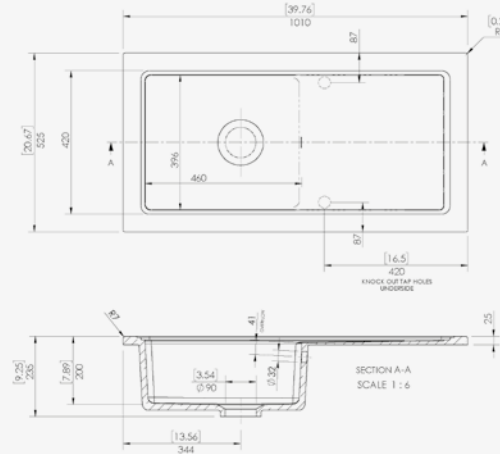

RL404 CB

Cabinet 600 mm
Depth 227 mm
Size bowl dimension 447 x 408 mm
Total dimensions 1015 x 525 mm

Reversible sink