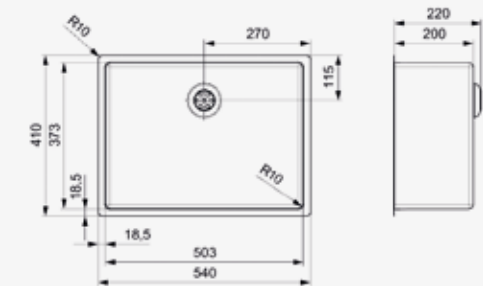

## NEW JERSEY

40 X 37

Cabinet 450 mm  
Depth 180 mm  
Size bowl dimension 403 x 373 mm  
Total dimensions 440 x 410 mm

Material finish: matt inox | 10 mm radius  
With integral strainer | Not suitable for waste disposal units

## NEW JERSEY

50 X 37

Cabinet 600 mm  
Depth 200 mm  
Size bowl dimension 503 x 373 mm  
Total dimensions 540 x 410 mm

Material finish: matt inox | 10 mm radius  
With integral strainer | Not suitable for waste disposal units