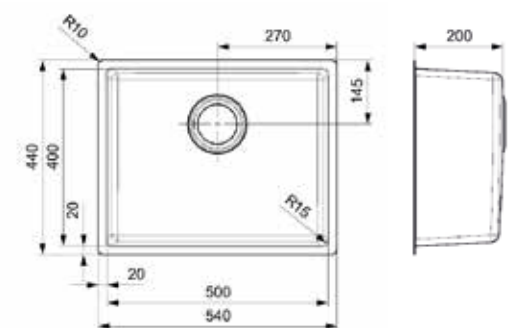

HOUSTON

34X40
Cabinet 400 mm
Depth 200 mm
Size bowl dimension 340 x 400 mm
Total dimensions 380 x 440 mm

Material finish: polished inox

HOUSTON*

40X40
Cabinet 500 mm
Depth 200 mm
Size bowl dimension 400 x 400 mm
Total dimensions 440 x 440 mm

Material finish: polished inox

HOUSTON*

50X40
Cabinet 600 mm
Depth 200 mm
Size bowl dimension 500 x 400 mm
Total dimensions 540 x 440 mm

Material finish: polished inox

* Limited availability – please call us for more information

HELLO HOUSTON

OUR HOUSTON RANGE COMBINES STYLE WITH PRICE, AS PART OF OUR ENTRY LEVEL RANGE THIS LINE IS PERFECT FOR ANY CONTRACT WANTING TO ADD A CERTAIN ELEGANCE TO A BUDGET KITCHEN.

As with many of our other sinks the Houston is deep-drawn, with a 200 mm bowl depth which adds durability and sustainability to this already appealing range. A diverse range with diverse applications!

Beautiful,
flexible and
affordable