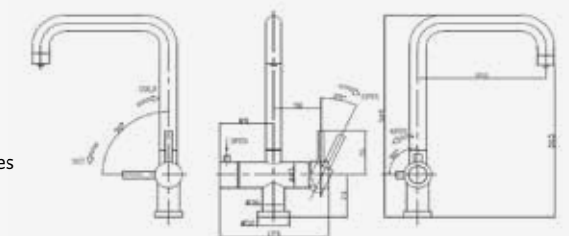

TRIBEZI MATT BLACK

3 in 1 Instant hot water tap
Child Safe Spring Lock Action
Adjustable Temperature of 75-98 degrees
2.4L tank
Filter to be changed every 3-6 months