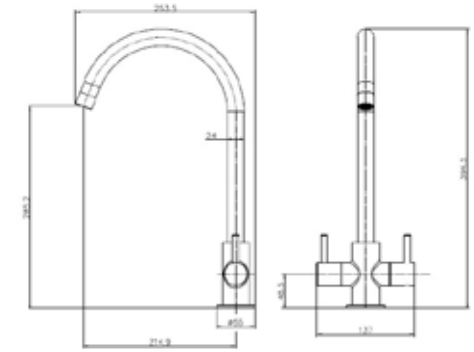

BROOKLYN CH II

Chrome with black ceramic handles
0.2 - 6.0 bar

GENESIS BN II

Brushed nickel
0.5 - 6.0 bar

CHIANA CH

Chrome
0.5 - 5.0 bar

GENESIS CH II

Chrome
0.5 - 6.0 bar

DANIA CH II

Chrome
0.3 - 5.0 bar

MARTA CH

Chrome
0.5 - 5.0 bar

ELBE BN II

Brushed nickel with white ceramic handles
0.5 - 6.0 bar

MESA CH

Chrome
0.5 - 5.0 bar

ELBE CH II

Chrome with white ceramic handles
0.5 - 6.0 bar

NERA MB

Black
0.5 - 5.0 bar