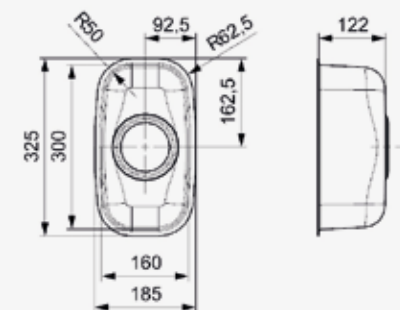

**L18 3440 OKG**

Cabinet 450 mm  
 Depth 160 mm  
 Size bowl dimension 400 x 340 mm  
 Total dimensions 440 x 380 mm

Material finish: polished inox

**CENTURIO**

L30  
 Cabinet 800 mm  
 Depth 180 + 180 mm  
 Size bowl dimension 360 x 420 + 360 x 420 mm  
 Total dimensions 1150 x 490 mm

Cabinet 600 mm  
 Depth 185 + 110 mm  
 Size bowl dimension 350 x 410 + 164 x 300 mm  
 Total dimensions 594 x 460 mm

Material finish: satin  
 Reversible sink

**L18 4035 OKG**

Cabinet 450 mm  
 Depth 150 mm  
 Size bowl dimension 403 x 353 mm  
 Total dimensions 445 x 393 mm

Material finish: polished inox

**L18 3016 OKG**

Cabinet 400 mm  
 Depth 122 mm  
 Size bowl dimension 160 x 300 mm  
 Total dimensions 185 x 325 mm

Material finish: polished inox

All Reginox sinks  
 are made with  
**the utmost care**