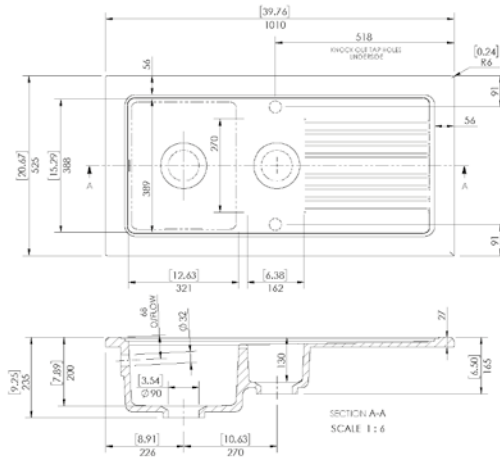

RL401 CB

Cabinet 600 mm
Depth 223 + 165 mm
Size bowl dimension 327 x 407 + 161 + 272 mm
Total dimensions 1010 x 525 mm

Reversible sink