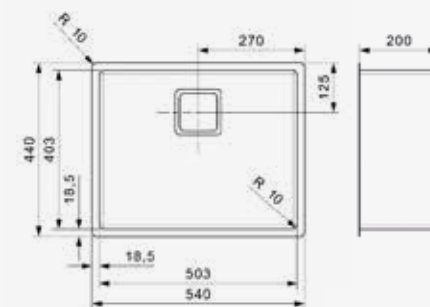

## TEXAS

40X40  
 Cabinet 450 mm  
 Depth 180 mm  
 Size bowl dimension 403 x 403 mm  
 Total dimensions 440 x 440 mm

Material finish: satin

## TEXAS

50X40  
 Cabinet 600 mm  
 Depth 200 mm  
 Size bowl dimension 503 x 403 mm  
 Total dimensions 540 x 440 mm

Material finish: satin