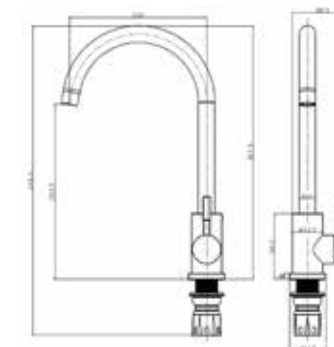

TARAVO CH

Chrome
0.5 - 5.0 bar

SALINA COPPER

PVD Brushed Copper
0.5 - 5.0 bar