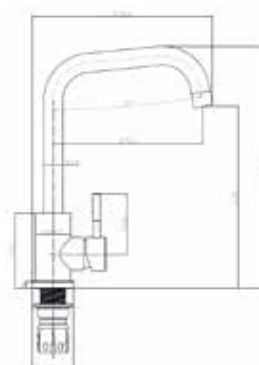

PIQUA CH

Chrome
0.5 - 5.0 bar

SALINA GUN METAL

PVD Brushed Gun Metal
0.5 - 5.0 bar

SALINA BN

Brushed nickel
0.5 - 5.0 bar

TARAVO BN

Brushed nickel
0.5 - 5.0 bar

SALINA CH

Chrome
0.5 - 5.0 bar

TARAVO CH

Chrome
0.5 - 5.0 bar

SALINA COPPER

PVD Brushed Copper
0.5 - 5.0 bar

TARAVO COPPER

PVD Brushed Copper
0.5 - 5.0 bar

SALINA GOLD

PVD Brushed Gold
0.5 - 5.0 bar

TARAVO GOLD

PVD Brushed Gold
0.5 - 5.0 bar