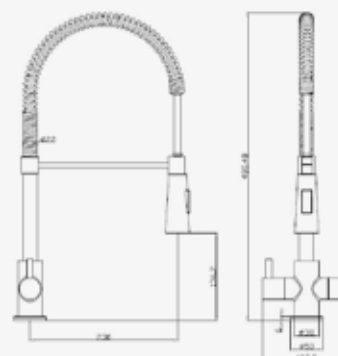

**TARAVO MB**

Matte Black Stainless steel  
0.5 – 5.0 bar

**TITANIA CH**

Chrome and black  
0.2 – 3.0 bar  
Pull-out hose

**TITANIA MB**

Matte black  
0.2 – 3.0 bar  
Pull-out hose

**THAMES CH II**

Chrome  
0.5 – 5.0 bar