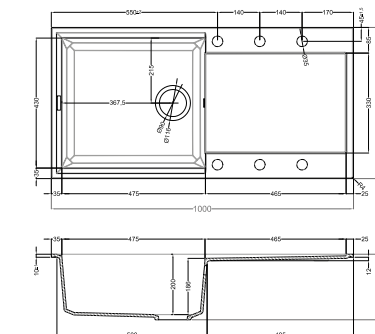

EASY

480
Cabinet 600 mm
Depth 200 mm
Size bowl dimension 475 x 430 mm
Total dimensions 1000 x 500 mm

● BLACK METALTEK   ○ WHITE GRANITEK   ● TITANIUM METALTEK