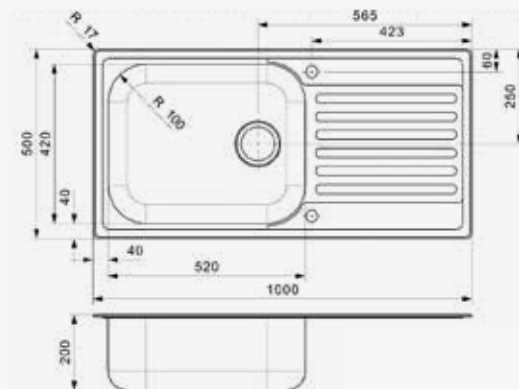

### JUMBO

Cabinet 900 mm  
 Depth 230 mm  
 Size bowl dimension 750 x 410 mm  
 Total dimensions 860 x 510 mm

Material finish: polished inox  
 Including tap hole

### MINISTER

Cabinet 600 mm  
 Depth 200 mm  
 Size bowl dimension 520 x 420 mm  
 Total dimensions 1000 x 500 mm

Material finish: polished inox  
 Reversible sink

OUR SINKS ARE MADE OF  
**80% RECYCLED STEEL**