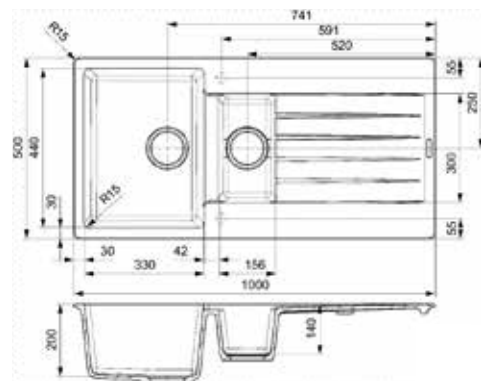

- Exclusive design
- Axigran
- Reversible sink

- PURE WHITE
- GREY SILVERY
- BLACK SILVERY
- CAFFE SILVERY