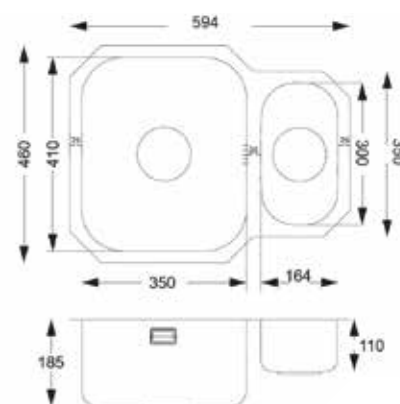

## CENTURIO\*

L10  
Cabinet 500 mm  
Depth 180 mm  
Size bowl dimension 360 x 420 mm  
Total dimensions 850 x 490 mm

Undrilled unless requested  
Material finish: polished inox

**L18 3440 OKG**

Cabinet 450 mm  
 Depth 160 mm  
 Size bowl dimension 400 x 340 mm  
 Total dimensions 440 x 380 mm

Material finish: polished inox

**CENTURIO**

L30  
 Cabinet 800 mm  
 Depth 180 + 180 mm  
 Size bowl dimension 360 x 420 + 360 x 420 mm  
 Total dimensions 1150 x 490 mm

Material finish: polished inox  
 Undrilled unless requested

**L18 390 OKG**

Cabinet 450 mm  
 Depth 160 mm  
 Size bowl dimension 390 mm  
 Total dimensions 440 mm

Material finish: polished inox

**DAKOTA**

Cabinet 600 mm  
 Depth 185 + 110 mm  
 Size bowl dimension 350 x 410 + 164 x 300 mm  
 Total dimensions 594 x 460 mm

Material finish: satin  
 Reversible sink

**L18 4035 OKG**

Cabinet 450 mm  
 Depth 150 mm  
 Size bowl dimension 403 x 353 mm  
 Total dimensions 445 x 393 mm