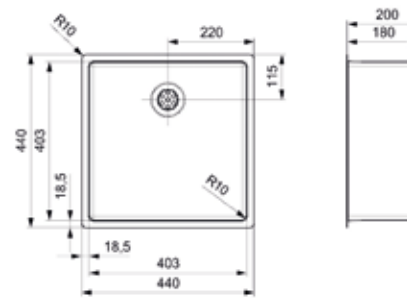

**NEW YORK**

50 X 40

Cabinet 600 mm  
 Depth 200 mm  
 Size bowl dimension 503 x 403 mm  
 Total dimensions 540 x 440 mm

Material finish: matt inox | 10 mm radius  
 With integral strainer | Not suitable for waste disposal units

**NEW YORK**

34 X 40

Cabinet 400 mm  
 Depth 180 mm  
 Size bowl dimension 343 x 403 mm  
 Total dimensions 380 x 440 mm

Material finish: matt inox | 10 mm radius  
 With integral strainer | Not suitable for waste disposal units

**NEW YORK**

18 X 40 + 34 X 40

Cabinet 600 mm  
 Depth 145 + 180 mm  
 Size bowl dimension 183 x 403 + 343 x 403 mm  
 Total dimensions 580 x 440 mm

Material finish: matt inox | 10 mm radius  
 With integral strainer | Not suitable for waste disposal units

**NEW YORK**

40 X 40

Cabinet 450 mm  
 Depth 180 mm  
 Size bowl dimension 403 x 403 mm  
 Total dimensions 440 x 440 mm

Material finish: matt inox | 10 mm radius  
 With integral strainer | Not suitable for waste disposal units