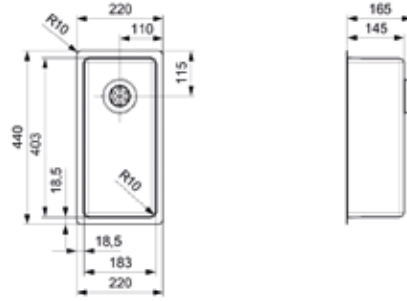

18 X 40

Cabinet 400 mm  
 Depth 145 mm  
 Size bowl dimension 183 x 403 mm  
 Total dimensions 220 x 440 mm

Material finish: matt inox | 10 mm radius  
 With integral strainer | Not suitable for waste disposal units

**NEW YORK**

50 X 40

Cabinet 600 mm  
 Depth 200 mm  
 Size bowl dimension 503 x 403 mm  
 Total dimensions 540 x 440 mm

Material finish: matt inox | 10 mm radius  
 With integral strainer | Not suitable for waste disposal units