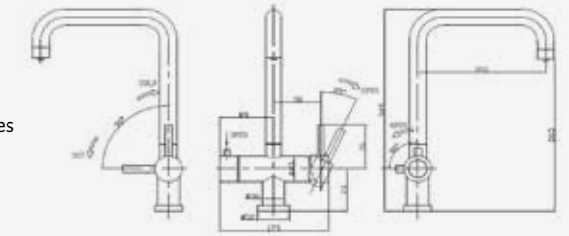

TRIBEZI CH

3 in 1 Instant hot water tap
Child Safe Spring Lock Action
Adjustable Temperature of 75-98 degrees
2.4L tank
Filter to be changed every 3-6 months