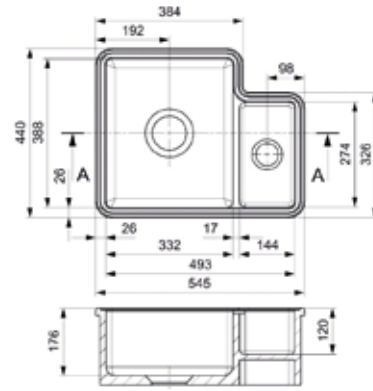

TUSCANY

Cabinet 600 mm
Depth 176 + 120 mm
Size bowl dimension 332 x 388 + 144 x 274 mm
Total dimensions 545 x 440 mm

Available as main bowl left only