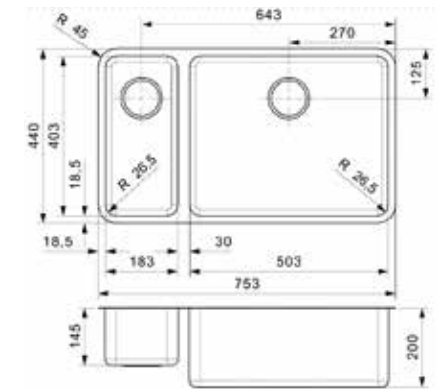

## NEW JERSEY

34 X 37 + 18 X 37

Cabinet 600 mm  
Depth 180 + 145 mm  
Size bowl dimension 343 x 373 + 183 x 373 mm  
Total dimensions 580 x 410 mm

Material finish: matt inox | 10 mm radius  
With integral strainer | Not suitable for waste disposal units

# UNFORGETTABLE OHIO

**OHIO\***

18X40

Cabinet 400 mm  
 Depth 145 mm  
 Size bowl dimension 183 x 403 mm  
 Total dimensions 220 x 440 mm

Material finish: matt inox

**OHIO**

18X40+50X40

Cabinet 800 mm  
 Depth 145 + 200 mm  
 Size bowl dimension 183 x 403 + 503 x 403 mm  
 Total dimensions 753 x 440 mm

Material finish: matt inox

**OHIO**

40X40

Cabinet 450 mm  
 Depth 180 mm  
 Size bowl dimension 403 x 403 mm  
 Total dimensions 440 x 440 mm

Material finish: matt inox

**OHIO**

50X40+18X40

Cabinet 800 mm  
 Depth 200 + 145 mm  
 Size bowl dimension 503 x 403 + 183 x 403 mm  
 Total dimensions 753 x 440 mm

Material finish: matt inox

**OHIO**

50X40

Cabinet 600 mm  
 Depth 200 mm  
 Size bowl dimension 503 x 403 mm  
 Total dimensions 540 x 440 mm

Material finish: matt inox

**OHIO**

40X40 TAPWING

Cabinet 450 mm  
 Depth 180 mm  
 Size bowl dimension 403 x 403 mm  
 Total dimensions 440 x 510 mm