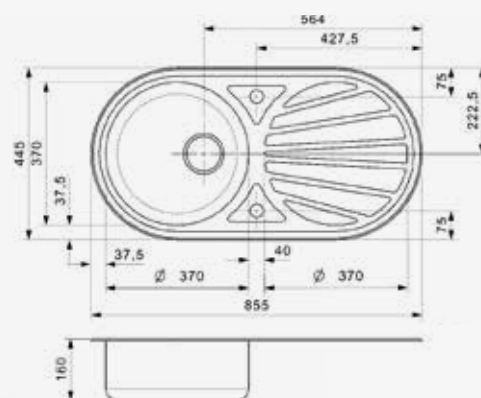

Material finish: polished inox

**GALICIA**

LUX

Cabinet 450 mm  
 Depth 160 mm  
 Size bowl dimension 370 mm  
 Total dimensions 855 x 445 mm

Material finish: polished inox  
 Reversible sink

The Miami line contains sinks, taps and accessories with a stylish design, available in the three unique colours; we have created these colours with the help of PVD-technology, in which stainless steel is coated using physical vapour deposition.

The Miami sinks are 200 mm deep and have a radius of 10 mm. They are available in the sizes 40x40 cm and 50x40 cm and are suitable for undermount, integrated and semi-integrated installation. The Miami taps are available in two models: Taravo and Salina. In short, a complete line for people looking for colour in the kitchen. That's the beauty of Miami.