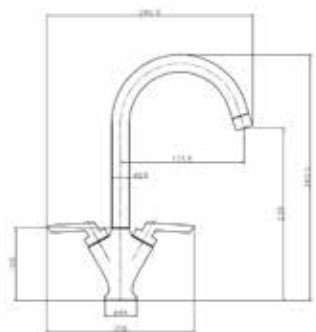

PIQUA CH

Chrome
0.5 - 5.0 bar