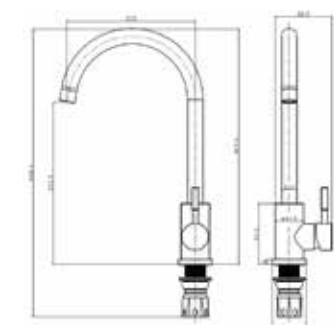

TARAVO GOLD

PVD Brushed Gold
0.5 - 5.0 bar