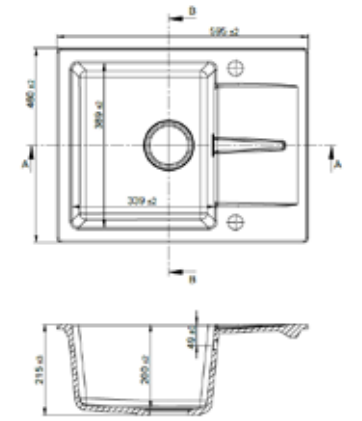

THE COMPREHENSIVE REGI-GRANITE RANGE HAS DESIGNS EXCLUSIVE ONLY TO REGINOX. WITH A CONTEMPORARY ASSORTMENT OF COLOURS, YOU ARE SURE TO FIND THE PERFECT SINK TO FIT YOUR NEEDS, WHILST IN KEEPING WITH TODAY'S TRENDS AND OFFERING THE BEST VALUE FOR MONEY.

AVIGNON 10

Cabinet size 450 mm
Depth 215 mm
Size bowl dimension 339 x 389 mm
Total dimensions 595 x 460 mm

- PURE WHITE
- GREY SILVERY
- BLACK SILVERY
- CAFFE SILVERY