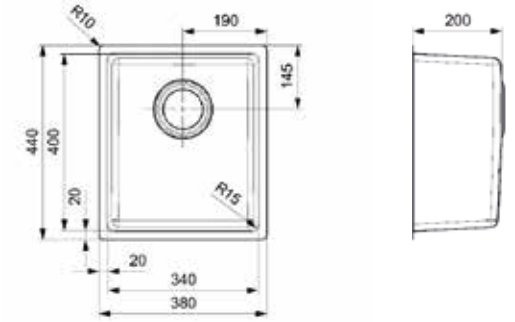

Material finish: matt inox

**OHIO**

50X40

Cabinet 600 mm  
 Depth 200 mm  
 Size bowl dimension 503 x 403 mm  
 Total dimensions 540 x 440 mm

Material finish: matt inox

**OHIO**

40X40 TAPWING

Cabinet 450 mm  
 Depth 180 mm  
 Size bowl dimension 403 x 403 mm  
 Total dimensions 440 x 510 mm

**OHIO**

50X40 TAPWING

Cabinet 600 mm  
 Depth 200 mm  
 Size bowl dimension 503 x 403 mm  
 Total dimensions 540 x 510 mm

Material finish: matt inox  
 Not suitable for undermount fitting

**HOUSTON**

34X40  
 Cabinet 400 mm  
 Depth 200 mm  
 Size bowl dimension 340 x 400 mm  
 Total dimensions 380 x 440 mm

Material finish: polished inox

**HOUSTON\***

40X40  
 Cabinet 500 mm  
 Depth 200 mm  
 Size bowl dimension 400 x 400 mm  
 Total dimensions 440 x 440 mm

Material finish: polished inox

**HOUSTON\***

50X40  
 Cabinet 600 mm  
 Depth 200 mm  
 Size bowl dimension 500 x 400 mm  
 Total dimensions 540 x 440 mm