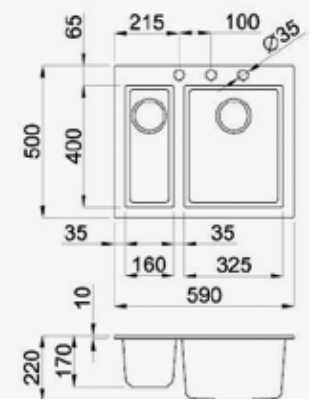

## QUADRA

100  
 Cabinet 450 mm  
 Depth 220 mm  
 Size bowl dimension 340 x 400 mm  
 Total dimensions 380 x 440 mm

- BLACK METALTEK
- WHITE GRANITEK
- TITANIUM METALTEK
- CREAM GRANITEK

## QUADRA

150 TAPWING  
 Cabinet 600 mm  
 Depth 170 + 220 mm  
 Size bowl dimension 160 x 400 + 325 x 400 mm  
 Total dimensions 590 x 500 mm

- BLACK METALTEK

Designed to provide the perfect balance between style, quality, design and price. The Ego features delicate curves to the drainer profile, good sized bowls and practicality.