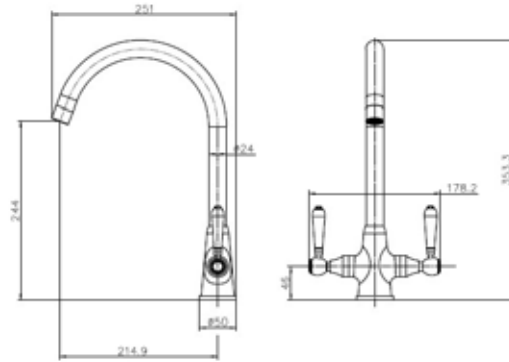

BROOKLYN CH II

Chrome with black ceramic handles
0.2 - 6.0 bar