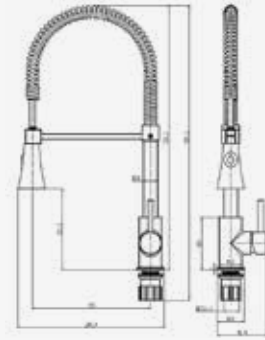

BROOKLYN CH II

Chrome with black ceramic handles
0.2 - 6.0 bar

GENESIS BN II

Brushed nickel
0.5 - 6.0 bar

CHIANA CH

Chrome
0.5 - 5.0 bar

GENESIS CH II

Chrome
0.5 - 6.0 bar

DANIA CH II

Chrome
0.3 - 5.0 bar

MARTA CH

Chrome
0.5 - 5.0 bar

ELBE BN II

Brushed nickel with white ceramic handles
0.5 - 6.0 bar

MESA CH

Chrome
0.5 - 5.0 bar

ELBE CH II

Chrome with white ceramic handles
0.5 - 6.0 bar

NERA MB

Black
0.5 - 5.0 bar