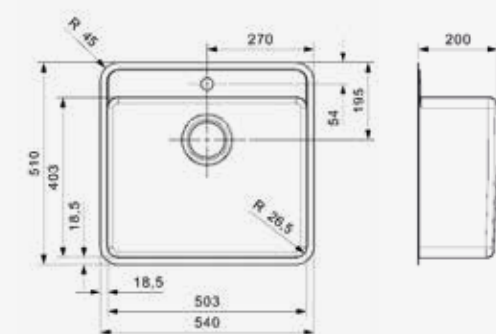

Material finish: matt inox

**OHIO**

50X40

Cabinet 600 mm  
 Depth 200 mm  
 Size bowl dimension 503 x 403 mm  
 Total dimensions 540 x 440 mm

Material finish: matt inox

**OHIO**

40X40 TAPWING

Cabinet 450 mm  
 Depth 180 mm  
 Size bowl dimension 403 x 403 mm  
 Total dimensions 440 x 510 mm

Material finish: matt inox  
 Not suitable for undermount fitting

**OHIO**

80X42

Cabinet 900 mm  
 Depth 220 mm  
 Size bowl dimension 803 x 423 mm  
 Total dimensions 840 x 460 mm

Material finish: matt inox

**OHIO**

50X40 TAPWING

Cabinet 600 mm  
 Depth 200 mm  
 Size bowl dimension 503 x 403 mm  
 Total dimensions 540 x 510 mm

Material finish: matt inox  
 Not suitable for undermount fitting

**HOUSTON**

34X40  
 Cabinet 400 mm  
 Depth 200 mm  
 Size bowl dimension 340 x 400 mm  
 Total dimensions 380 x 440 mm

Material finish: polished inox

**HOUSTON\***

40X40  
 Cabinet 500 mm  
 Depth 200 mm  
 Size bowl dimension 400 x 400 mm  
 Total dimensions 440 x 440 mm

Material finish: polished inox

**HOUSTON\***

50X40  
 Cabinet 600 mm  
 Depth 200 mm  
 Size bowl dimension 500 x 400 mm  
 Total dimensions 540 x 440 mm