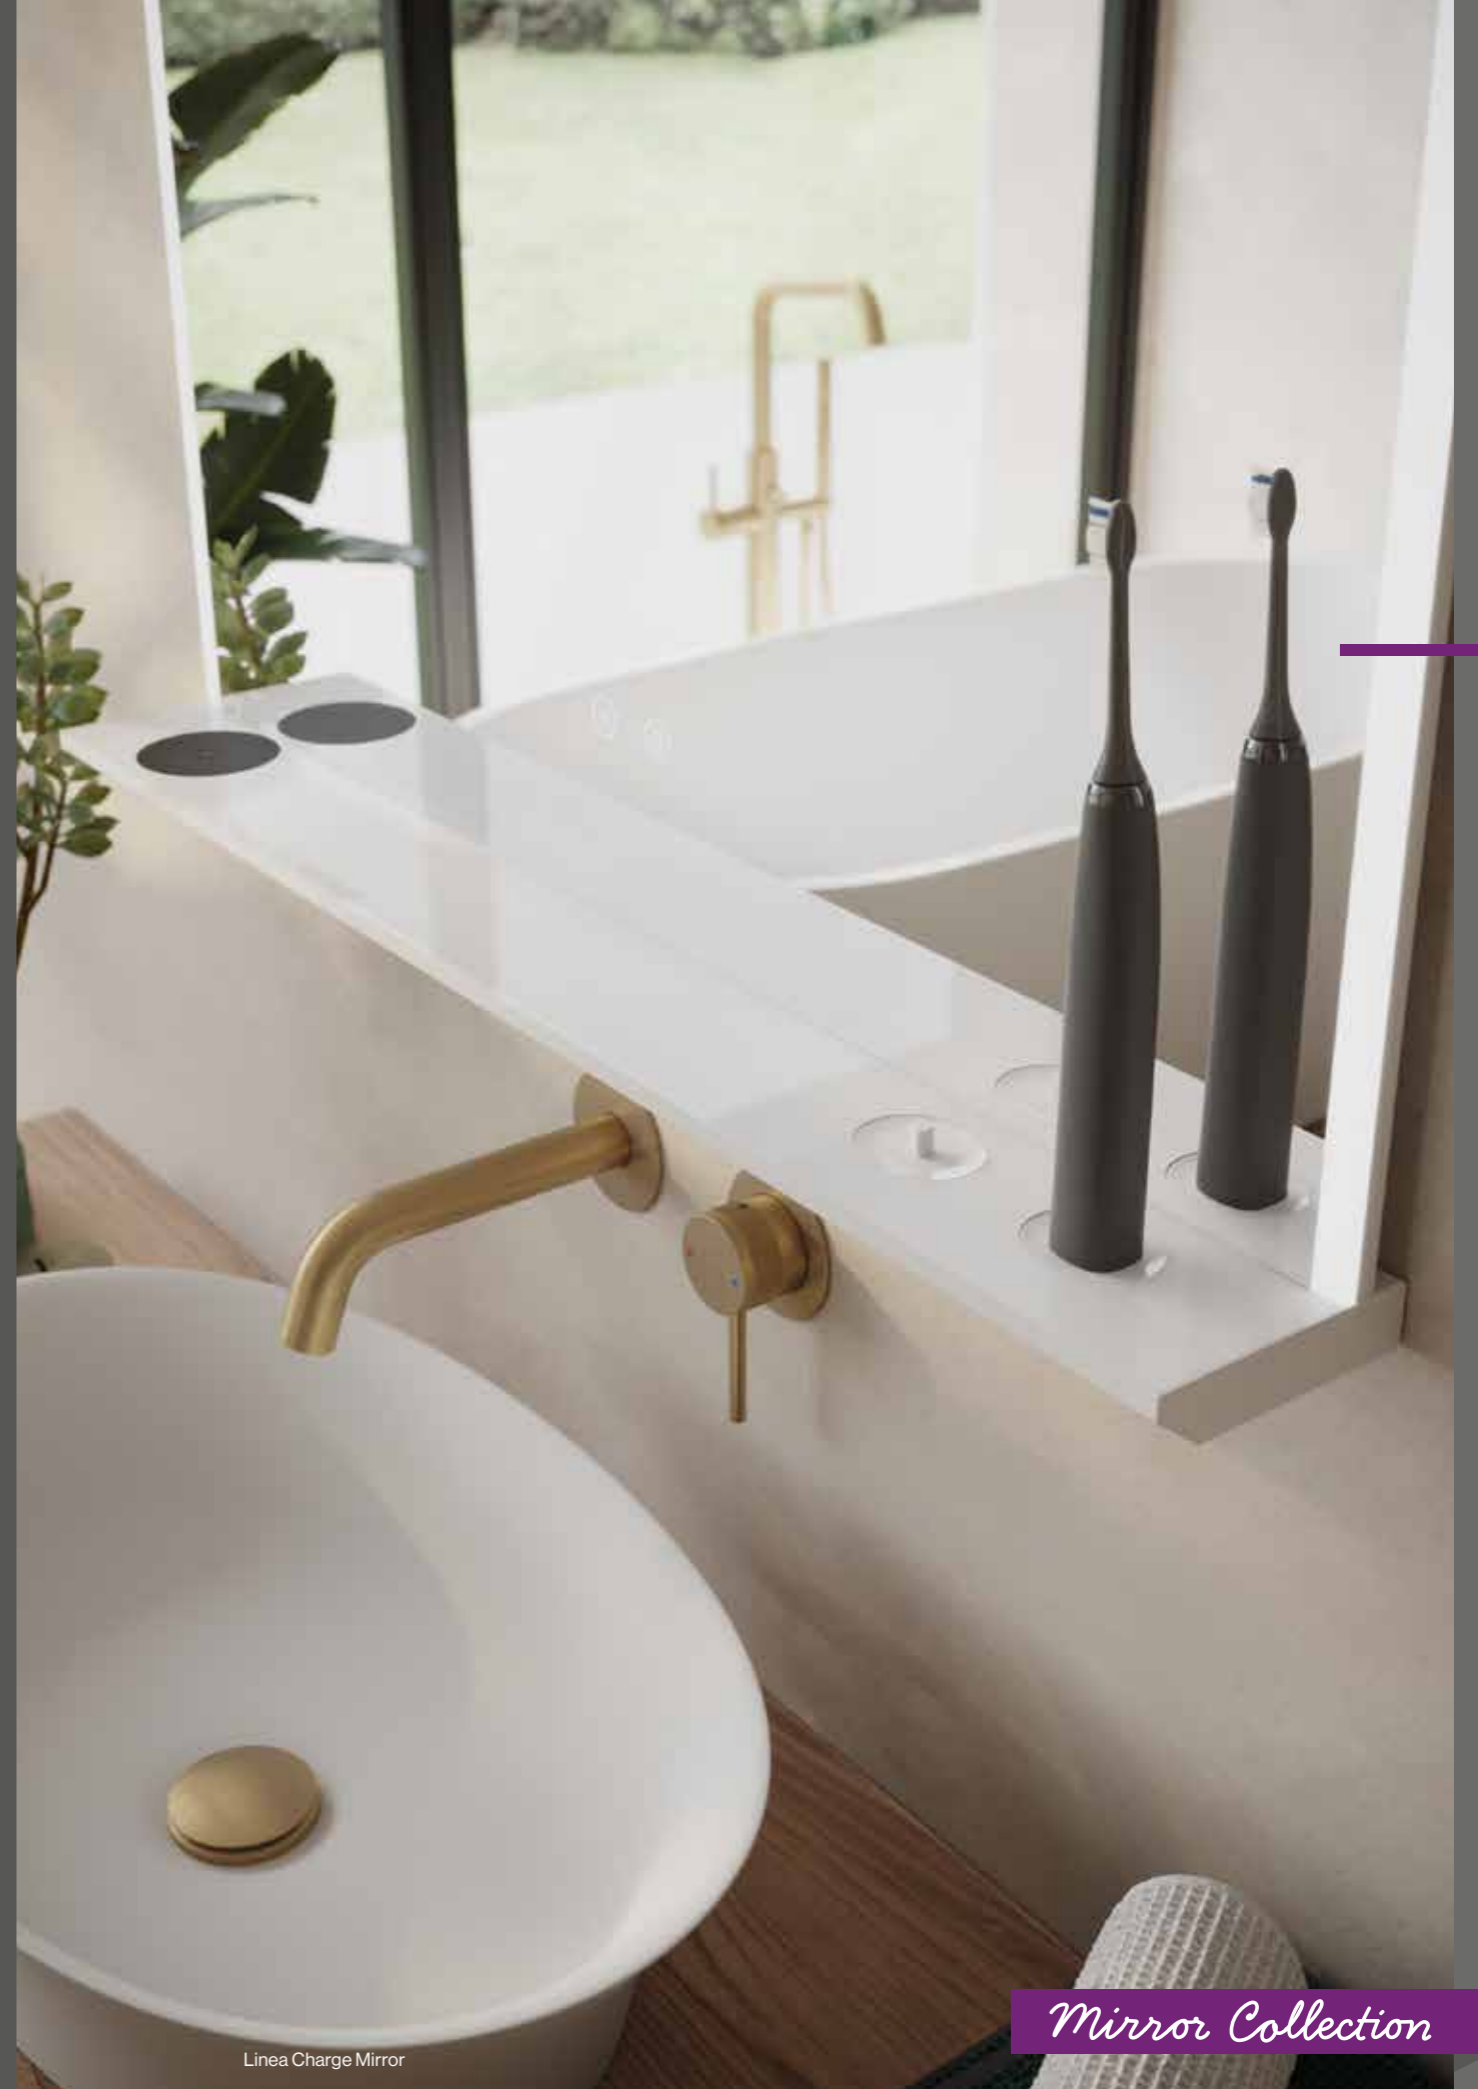

## Warranty

**MIRROR COLLECTION**  
in all finishes include an  
**Aqualla 5 Year Warranty**

Warranty includes 2 years parts and labour,  
and the remaining period parts only.

All mirrors with infrared on/off sensors require a minimum  
150mm clearance from the sensor to any surface.