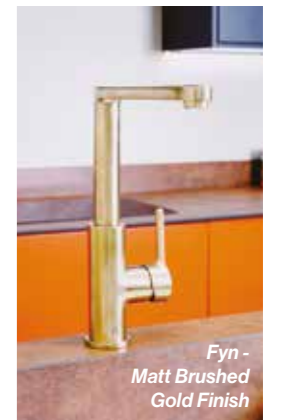

Fyn -
Matt Brushed
Gold Finish