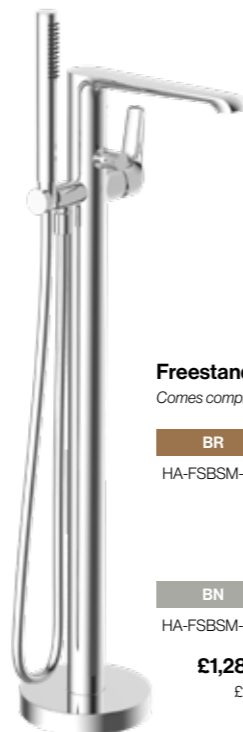

Freestanding Bath Shower Mixer ^{1.0}

Comes complete with EasyFit box

BR	GG	BB
HA-FSBSM-BR	HA-FSBSM-GG	HA-FSBSM-BB
£1,346.40 Inc. VAT £1122.00 Net		
BN	MB	CH
HA-FSBSM-BN	HA-FSBSM-BL	HA-FSBSM
£1,284.00 Inc. VAT £1,070.00 Net		£1,044.00 Inc. VAT £870.00 Net