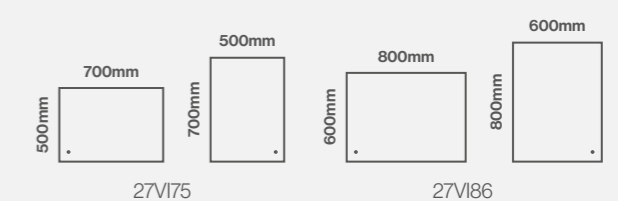

Landscape or Portrait Fitting