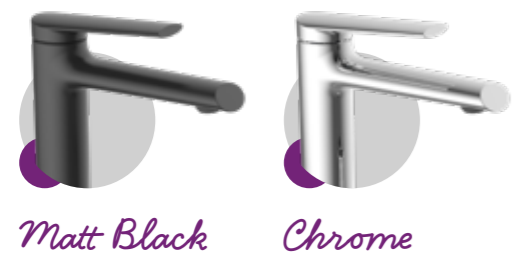

Edge

The Contemporary Collection.

Characteristically discreet and elegant. Its unique oval edging with a thin roundish handle adds an edge of beauty to your space.

Experience Edge in Matt Black or Chrome

Warranty

THE EDGE COLLECTION in all finishes includes an **Aqualla 12 Year Warranty**

Warranty includes 2 years parts and labour, and the remaining period parts only.

- Indicates a Product has a **Maximum Flow Rate of 6 L/min**
- Indicates a Product has a **Maximum Flow Rate of 8 L/min**

Compliant with Unified Water Label - Green Band
See Page 3 for more information