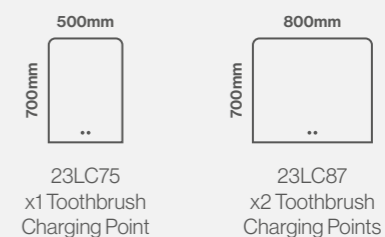

Fitting as Below