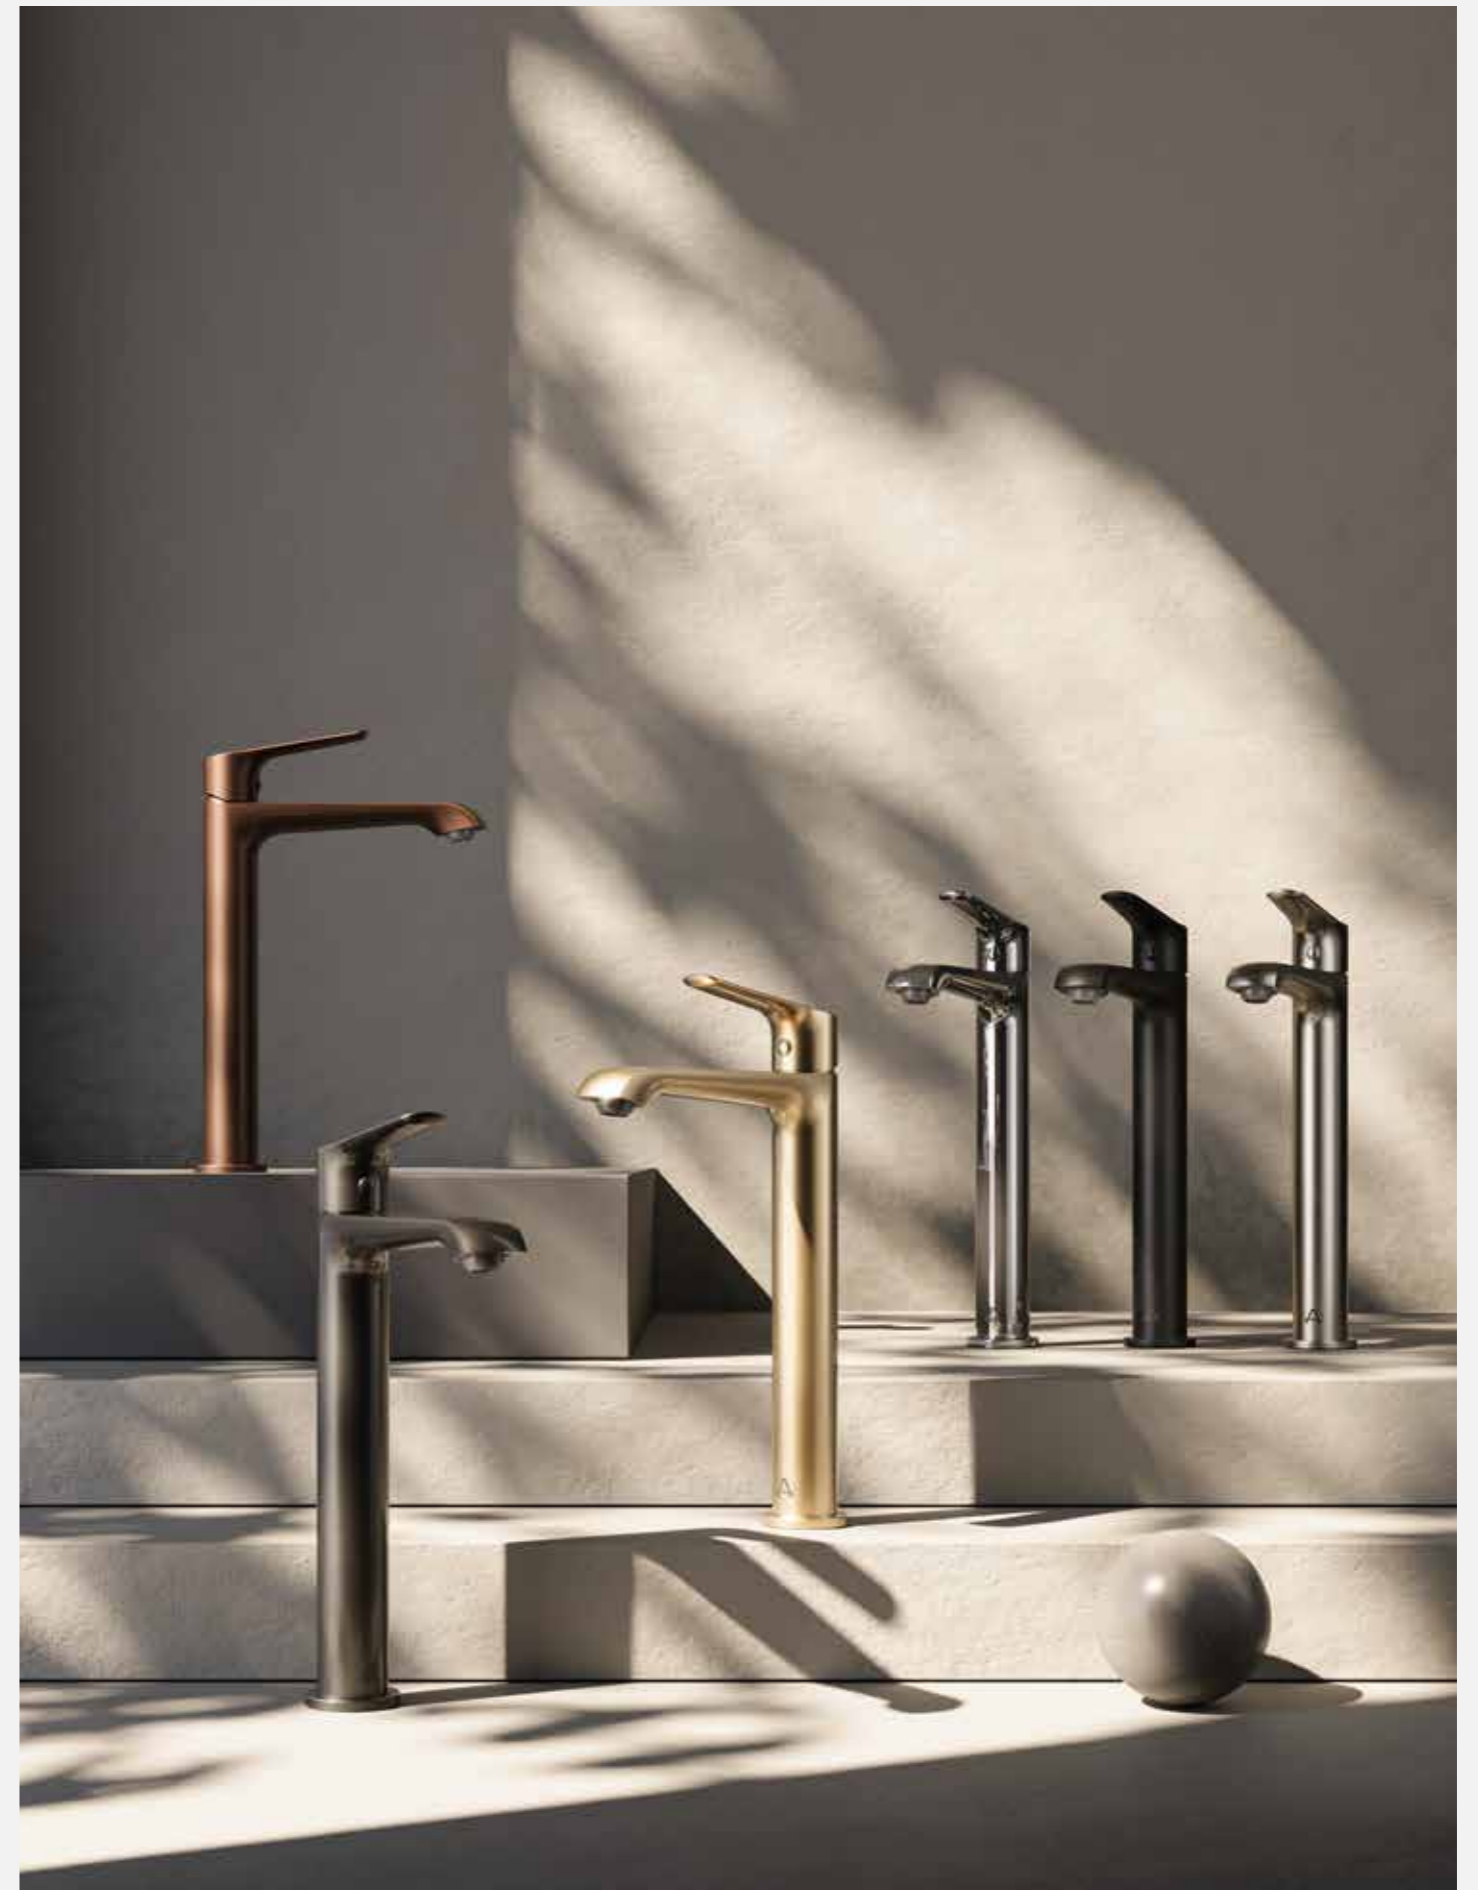

Hanna

The Timeless Collection.

Its distinctive spout is designed to fit perfectly into your bathroom, giving it a soft yet modern touch with a slightly elevated handle.

Experience Hanna in Brushed Bronze, Gunmetal Grey, Brushed Brass, Brushed Nickel, Matt Black or Chrome

The **Hanna Collection** works well with **Shower Products** on the following pages; **94 & 100**
Find matching **Accessories** too on page **81**

This **Brassware Collection** is fitted with a **Water-saving Aerator** to help reduce water consumption

Warranty

THE HANNA COLLECTION in all finishes includes an **Aqualla 12 Year Warranty**

Warranty includes 2 years parts and labour, and the remaining period parts only.

Indicates a Product has a **Maximum Flow Rate of 6 L/min**
Indicates a Product has a **Maximum Flow Rate of 8 L/min**

Compliant with Unified Water Label - **Green Band**
See Page 3 for more information