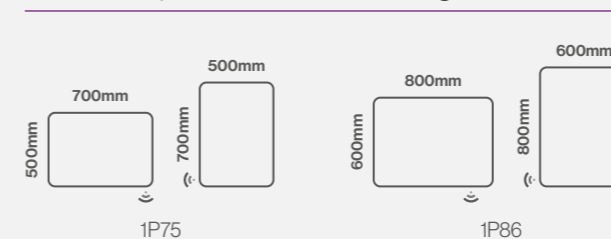

Landscape or Portrait Fitting

Features

- Energy efficient LED lighting
- Heated demister pad
- Electric toothbrush and shaver charging socket
- Infrared on/off sensor
- IP44 rated