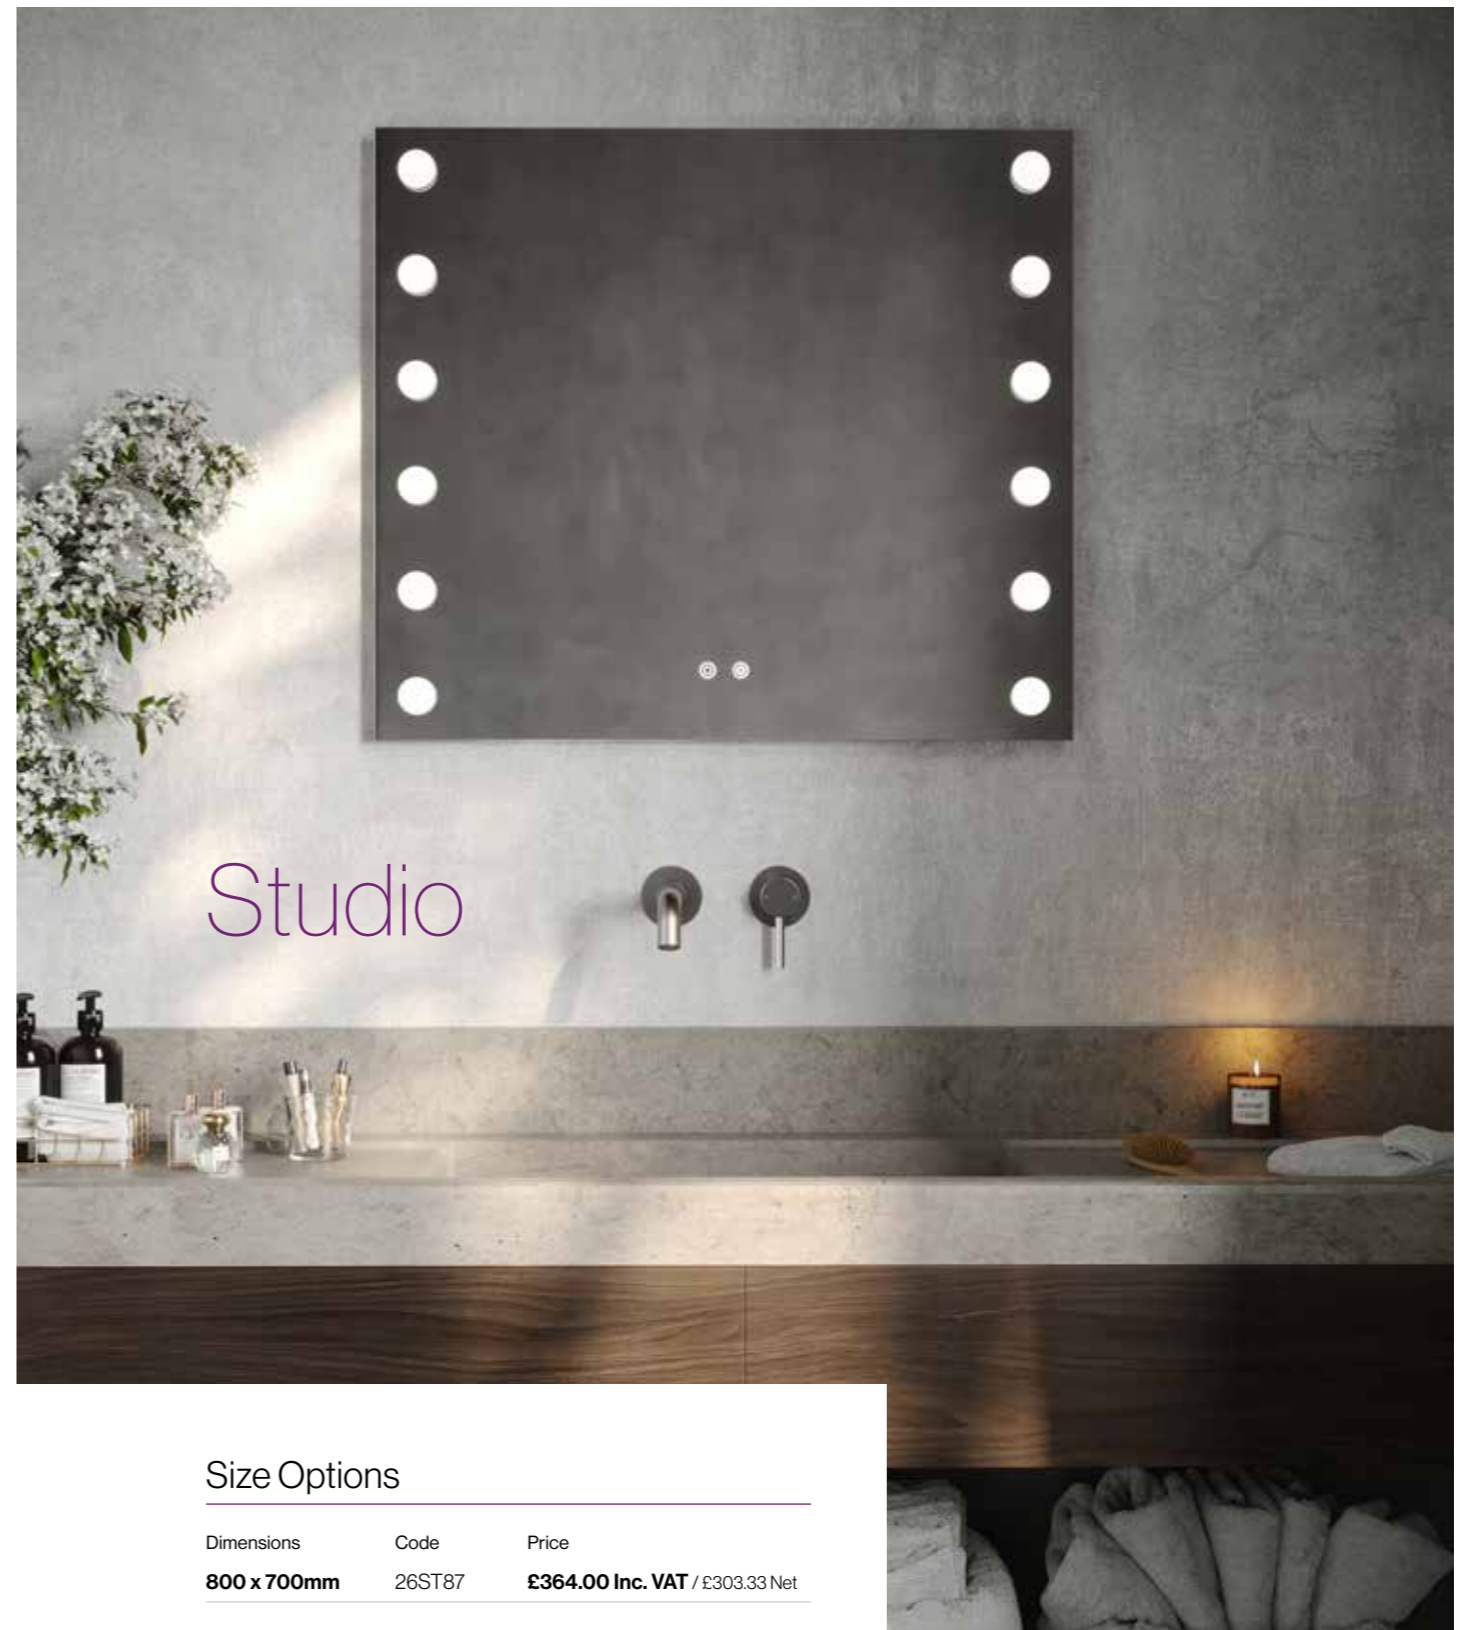

Size Options

Dimensions	Code	Price
800 x 700mm	26ST87	£364.00 Inc. VAT / £303.33 Net

Features

- **Press and hold touch switch to adjust between cool and warm LED lighting**
- Touch switch power control
- Intensity change (dimnable function)
- LED lighting
- Portrait & Landscape fitting
- IP44 rating

Fitting