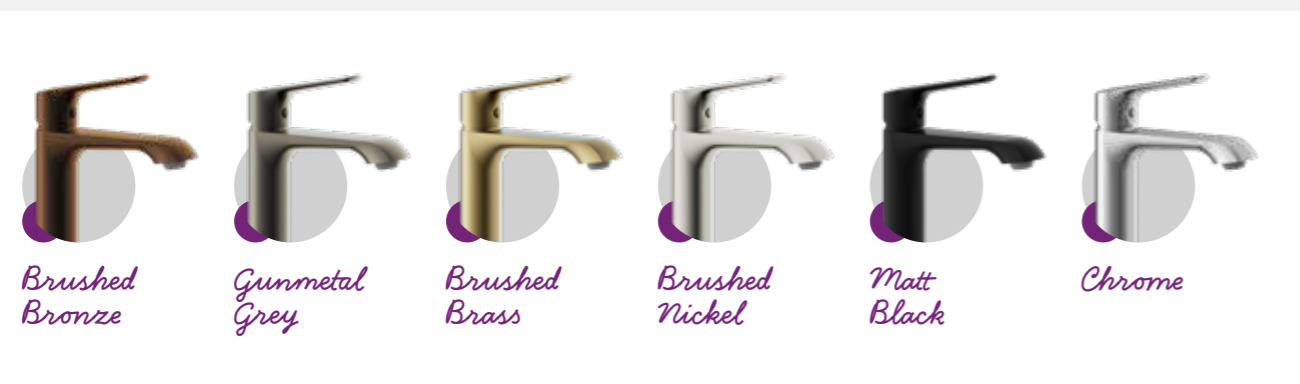

## The Timeless Collection.

Its distinctive spout is designed to fit perfectly into your bathroom, giving it a soft yet modern touch with a slightly elevated handle.

Experience Hanna in Brushed Bronze, Gunmetal Grey, Brushed Brass, Brushed Nickel, Matt Black or Chrome