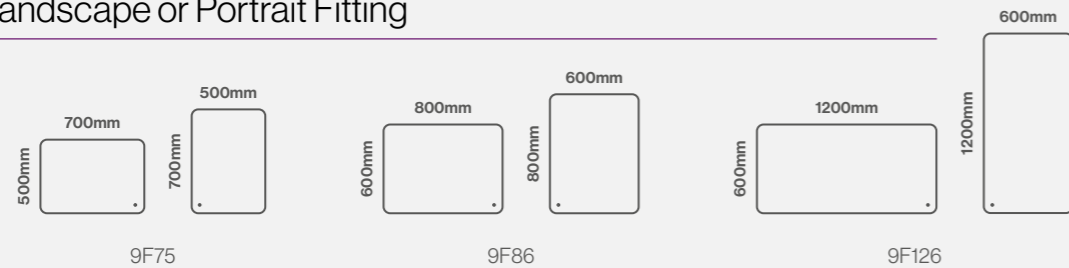

Landscape or Portrait Fitting

Fuse Round

Size Options

Dimensions	Code	Price
600mm Diameter	16FR60	£275.10 Inc. VAT / £229.25 Net
800mm Diameter	16FR80	£351.52 Inc. VAT / £292.93 Net

Features

- **Press and hold touch switch to adjust between cool and warm LED lighting**
- Energy efficient LED lighting
- Heated demister pad
- Frameless mirror with controlled LED lighting
- Slimline 30mm wall projection
- IP44 rated

Fitting

Model Shown: 800mm Diameter