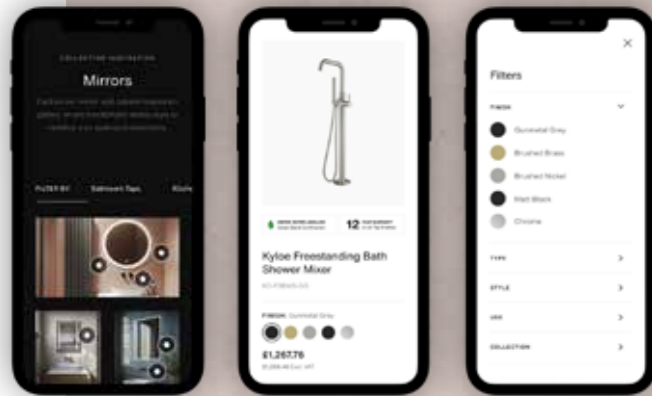

Your New Aquila Website is Live

Tailor made with you in mind: Explore, Engage, Evolve.

- **Simplified Product Pages:** Find codes, pricing, and comprehensive variant details.
- **Enhanced Search Functionality:** Search by colour, code, or description.
- **Inspirational Image Galleries:** Be inspired with aspirational imagery, leading you directly to featured products.
- **Wishlist Feature:** Easily select, save, and share your favourites.
- **Retailer and Customer Service Hubs:** Connect with us directly for unparalleled support.

But that's not all; there's so much more to explore, including our Lifestyle and Kitchen Collection brochures - Discover The Aqualla Difference Now.