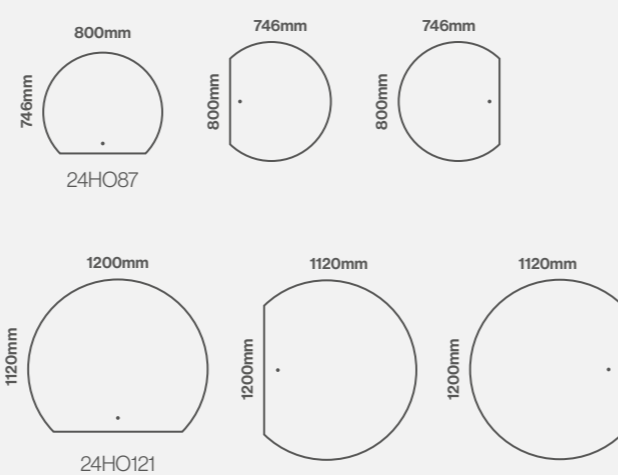

Landscape or Portrait Fitting