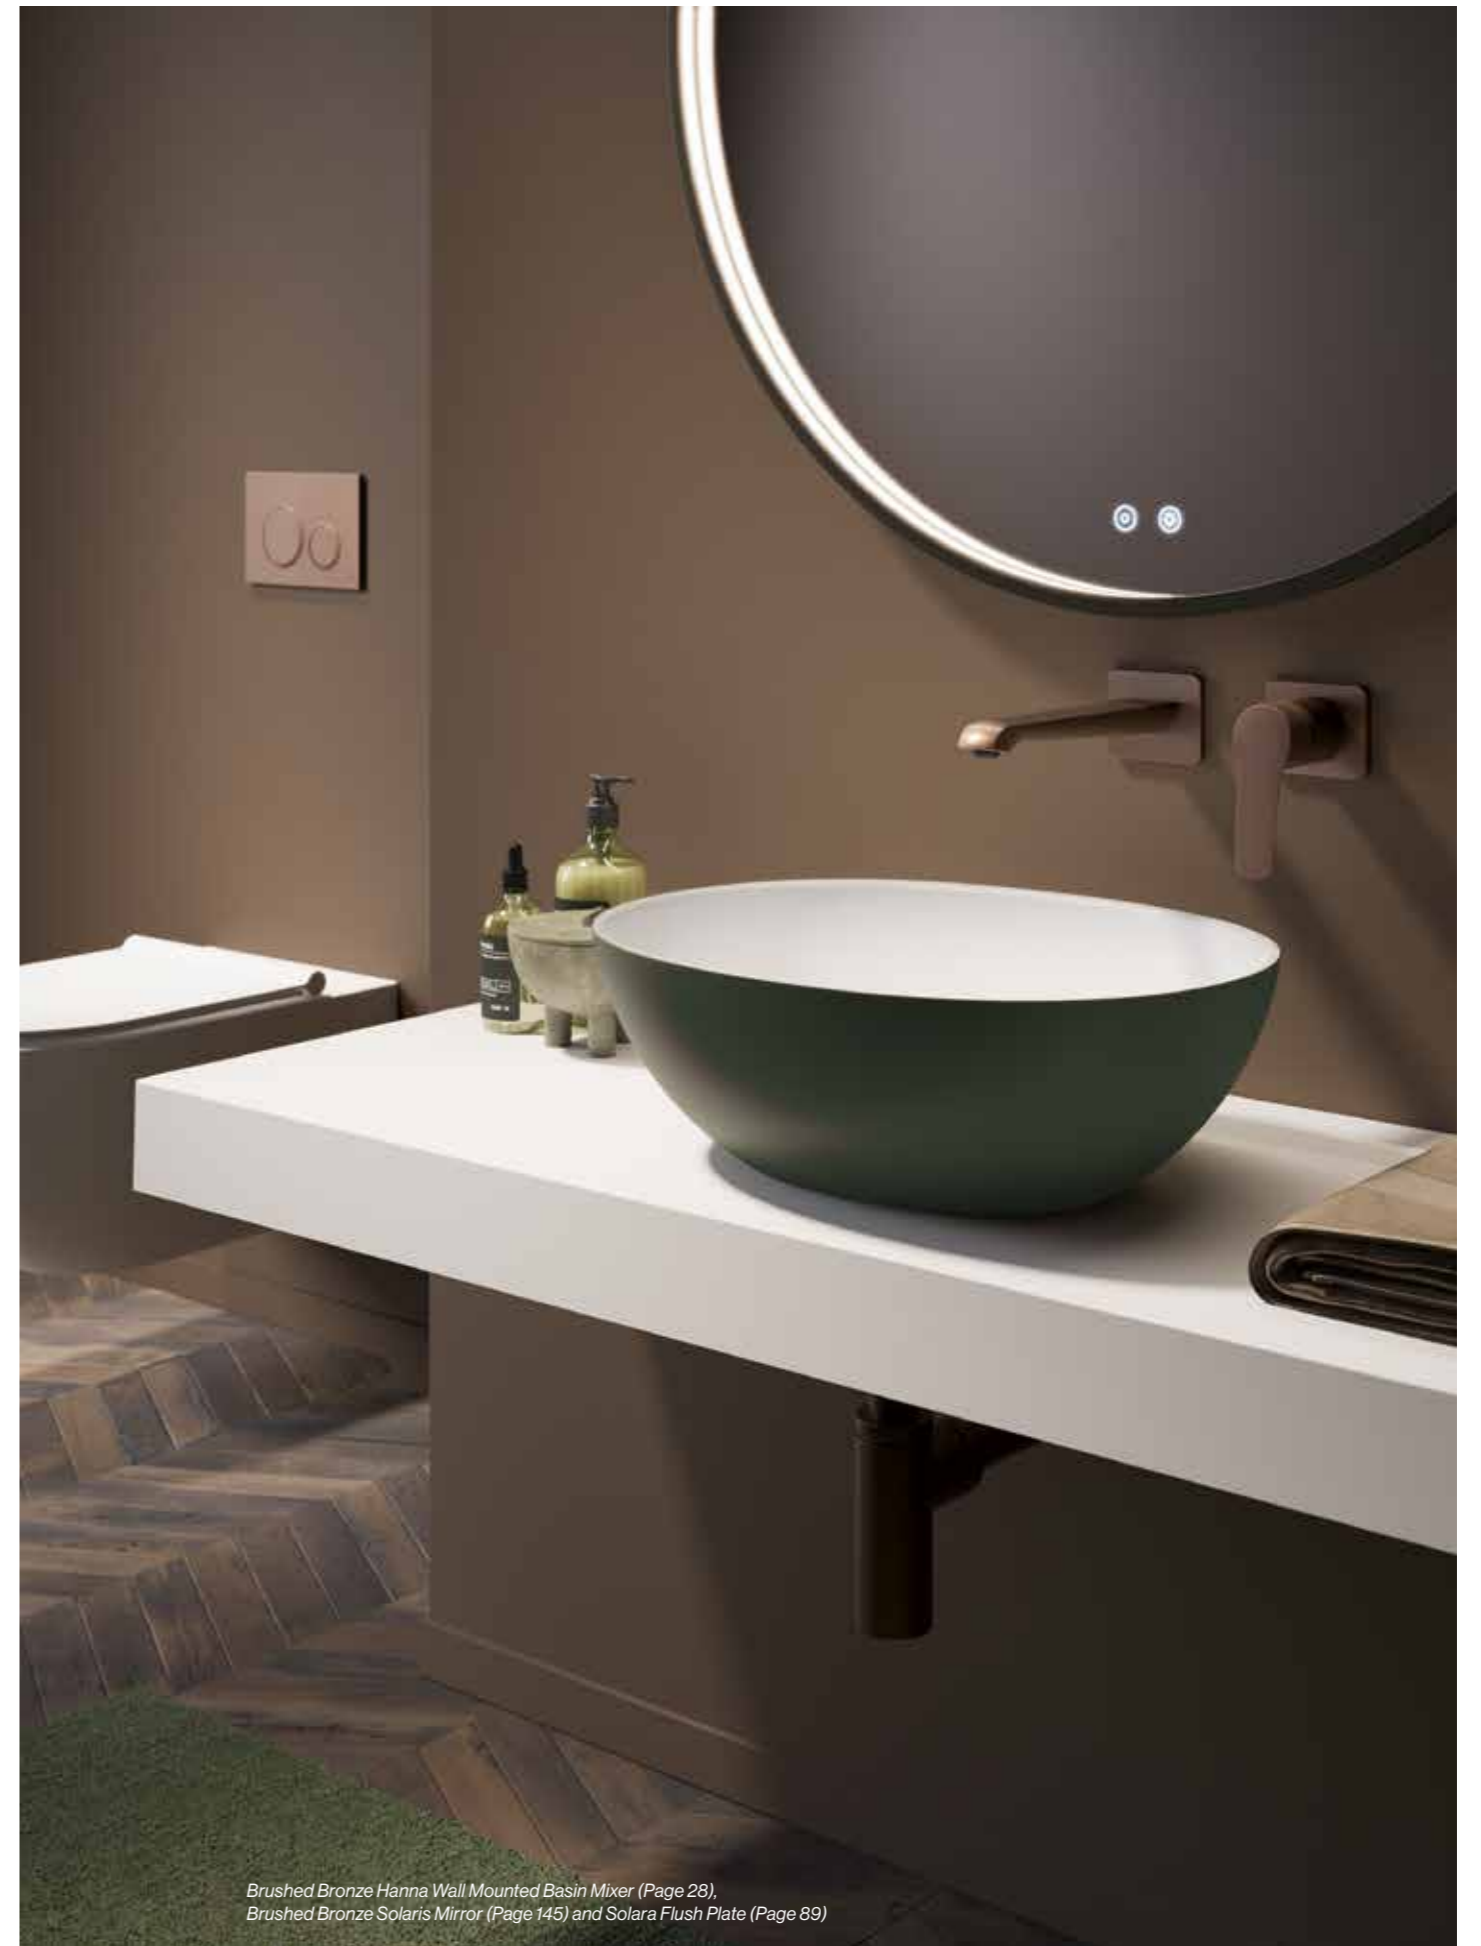

Brushed Bronze Hanna  
Freestanding Bath Shower Mixer (Page 30)

Brushed Bronze Hanna Wall Mounted Basin Mixer (Page 28),  
Brushed Bronze Solaris Mirror (Page 145) and Solaris Flush Plate (Page 89)