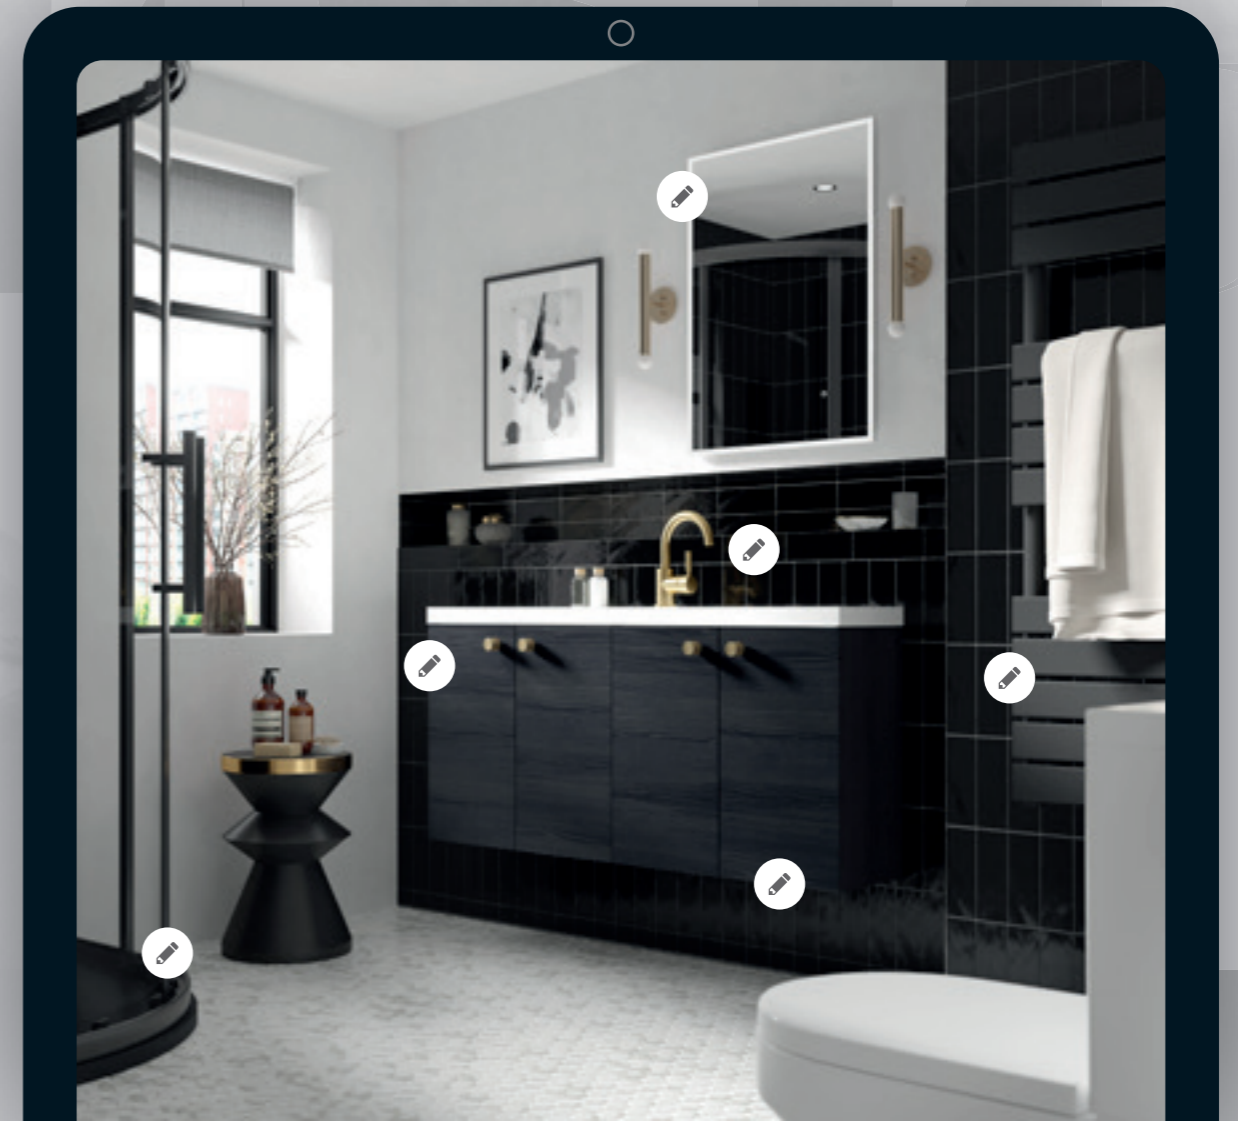

# the DESIGN tool

WITH AN INCREDIBLE RANGE OF PRODUCTS THAT ARE NOW WITHIN OUR INTERACTIVE 3D DESIGN TOOL, IT'S NEVER BEEN EASIER TO CREATE YOUR DREAM BATHROOM.

VISIT HUDSONREED.CO.UK