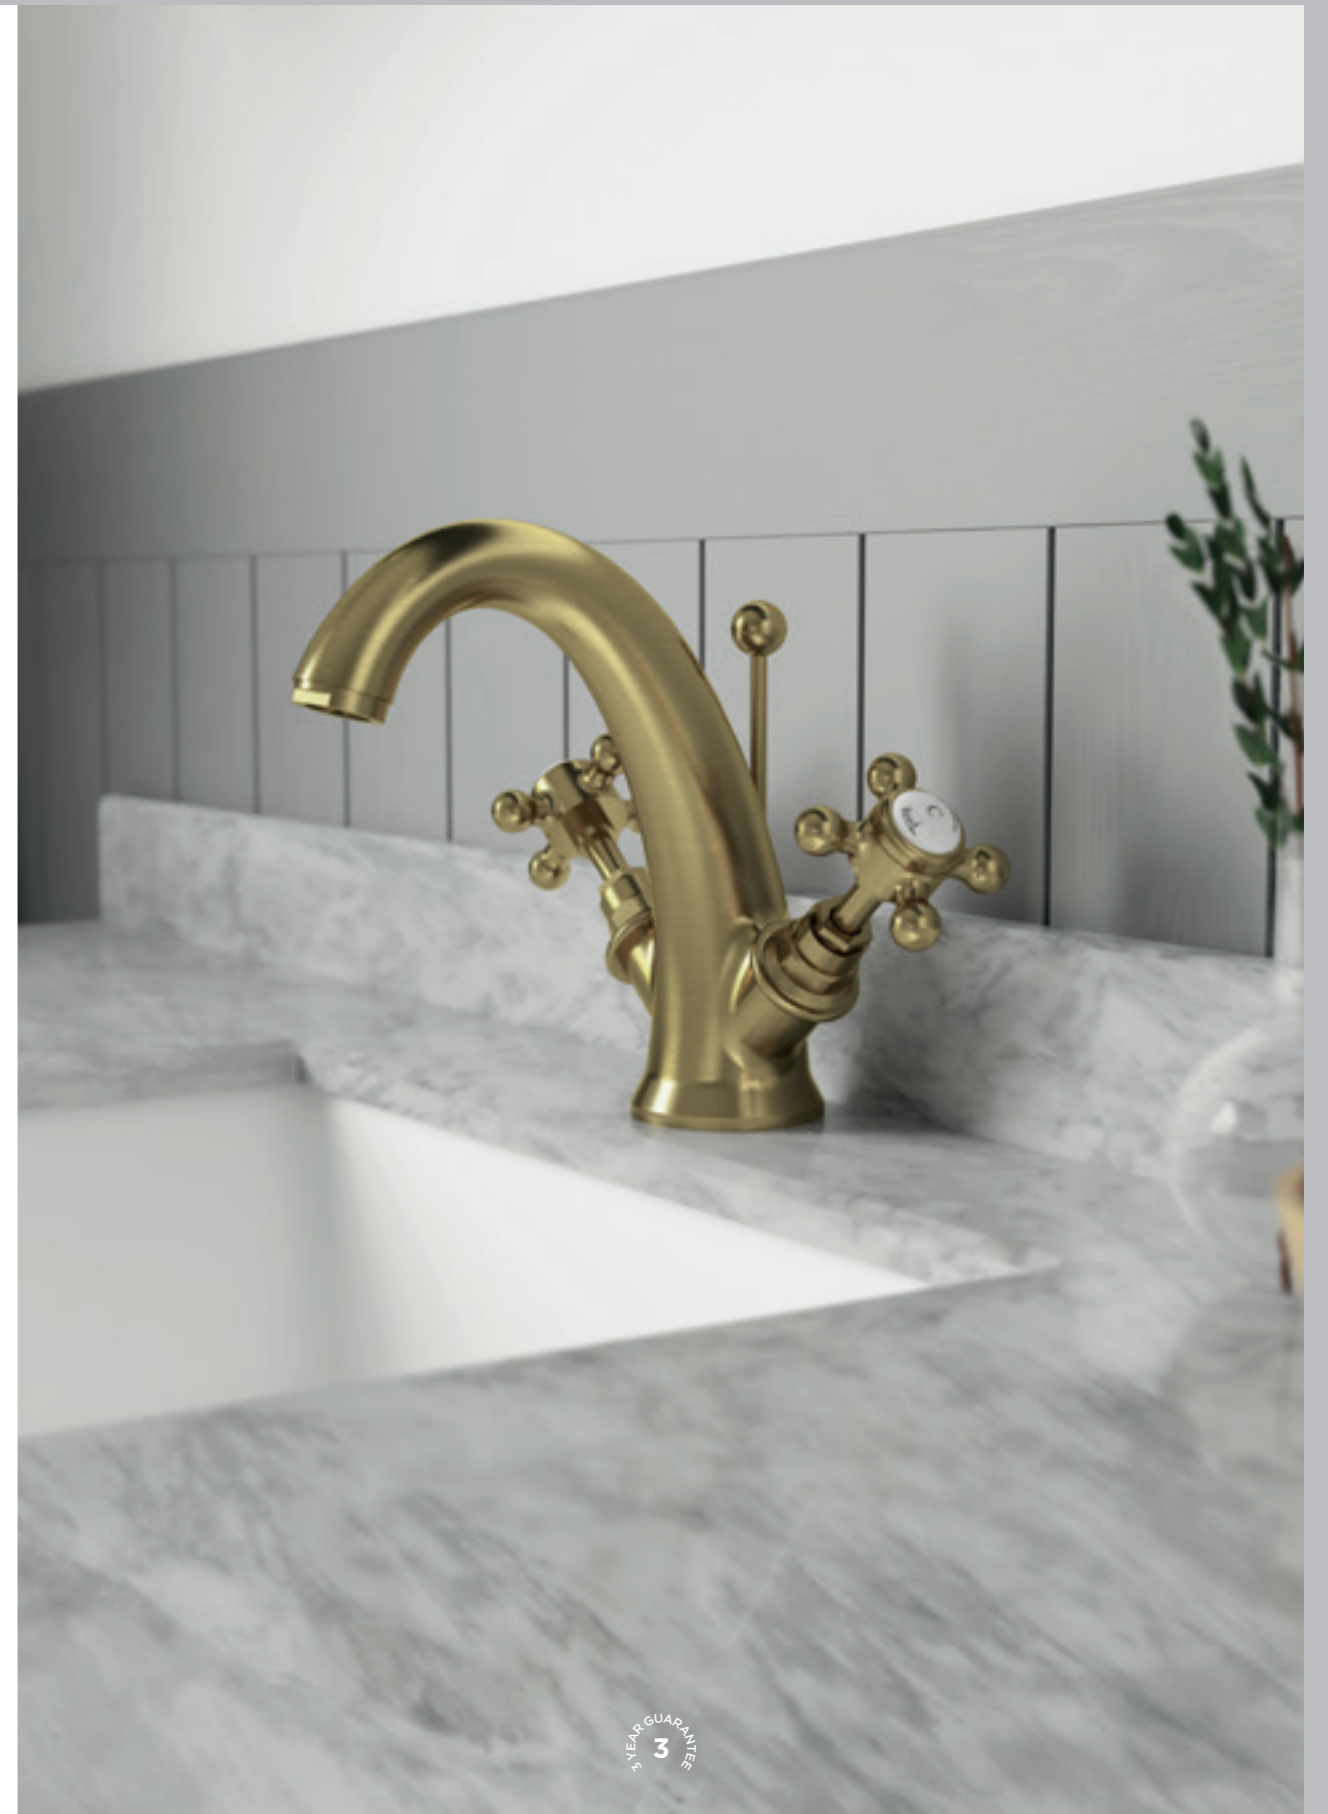

**BATH & SHOWER**

**Deck Mounted Bath Shower Mixer**  
With shower kit  
BC804HX **£867.00** LP2

**TOPAZ  
CROSSHEAD**

WITH HEXAGONAL  
COLLAR

**TOPAZ  
CROSSHEAD**

WITH DOME  
COLLAR

WHITE INDICES  
& CROSSHEAD ○