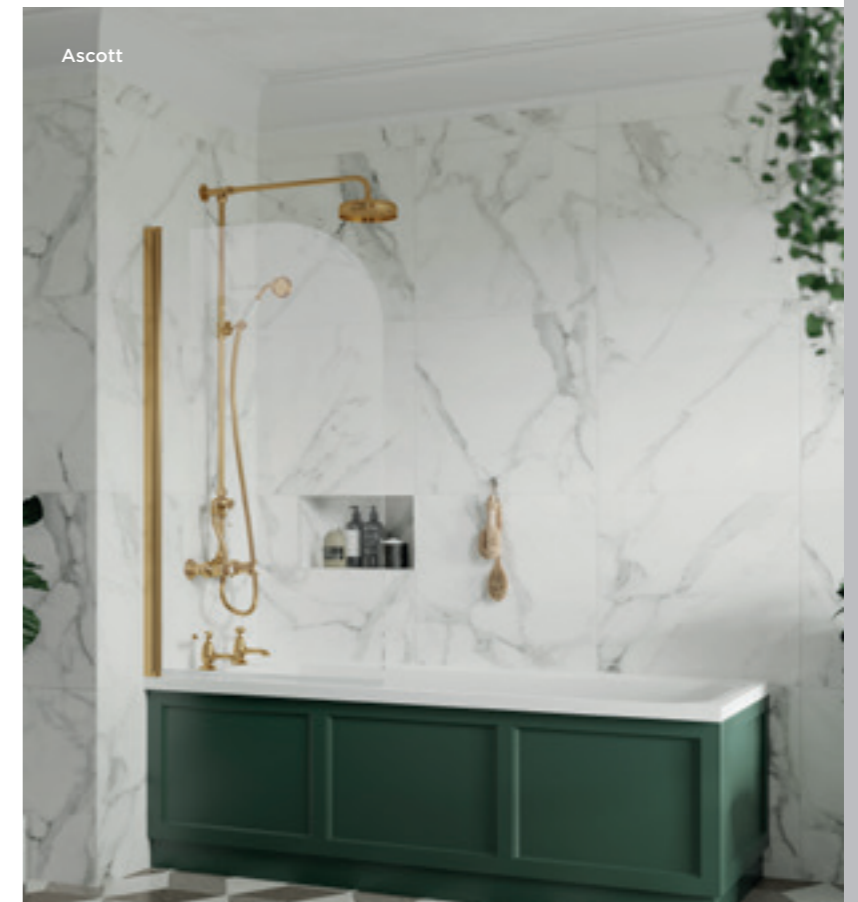

Winterburn

Single Ended   **Double Ended**
1700mm Bath   **1800mm Bath**
L1700 x W700mm   L1800 x W800mm
NLB109 **£466.00**   NLB114 **£529.00**
L1700 x W750mm
NLB110 **£494.00**

For Bath Screens please see page 108