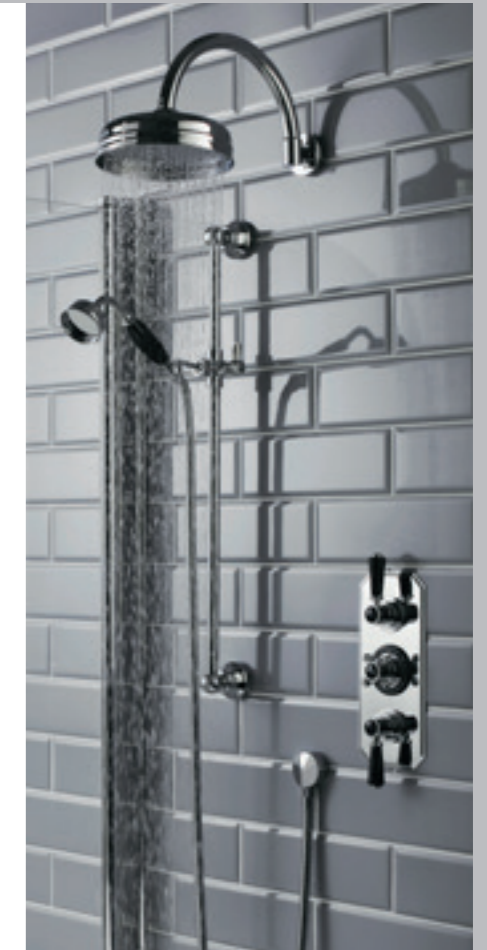

OLD LONDON:
TOPAZ
SHOWERS
BLACK CERAMIC

20 YEAR GUARANTEE

MADE IN BRITAIN

Safety
Anti Scald

CONCEALED
THERMOSTATIC
SHOWERS

EXPOSED
THERMOSTATIC
SHOWERS

Twin Exposed Valve
BTSVT101 £588.00 LP1

Combine with the Back to Wall Shower Elbow for hidden pipework. See page 222

All prices include VAT. For line drawings visit hudsonreed.co.uk