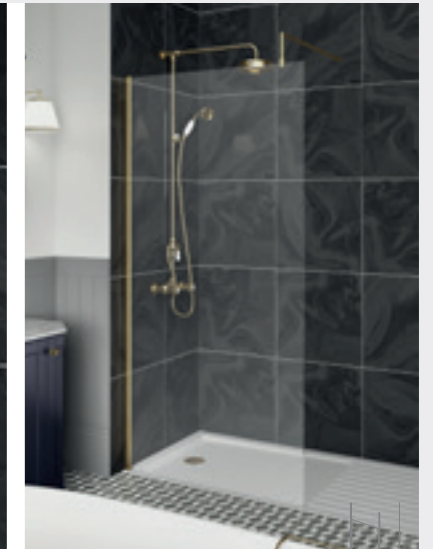

MINIMAL

BLACK WETROOM SCREENS:

WALL FIXED

Size	BLACK Code	Price
215* Fixed Return	WRSBP250	£193.00
300* Hinged Return	WRSBP30	£341.00
300* Concealed Hinged Return	WRSBP30HC	£341.00
700	WRSBP70	£483.00
800	WRSBP80	£517.00
900	WRSBP90	£547.00
1000	WRSBP10	£581.00
1100	WRSBP11	£616.00
1200	WRSBP12	£647.00
1400	WRSBP14	£713.00

FREESTANDING

Size	BLACK Code	Price
700	BGPAF070	£492.00
800	BGPAF080	£526.00
900	BGPAF090	£556.00
1000	BGPAF10	£590.00
1100	BGPAF11	£625.00
1200	BGPAF12	£656.00
1400	BGPAF14	£722.00

WITH POSTS

Size	BLACK Code	Price
700	BGPCP070	£576.00
800	BGPCP080	£610.00
900	BGPCP090	£640.00
1000	BGPCP10	£674.00
1100	BGPCP11	£709.00
1200	BGPCP12	£740.00
1400	BGPCP14	£806.00

Adjustment: Approximately 20mm out of true.

OPTIONAL EXTRAS

Flat Support Bar FIX040 £63.00

Flat Support Bar T Joining Piece FIX041 £21.00

Screen Support Foot & Wall Bracket WRSF008 £20.00

Screen Retainer Support Foot WRSF007 £18.00

3000mm Ceiling Post WRSF006 £115.00

Enclosure Hook - Frameless ACC006 £54.00

*Must be used in conjunction with another screen. 'T' joining section supplied with standard support arms.

Sizes in mm

MINIMAL

BRUSHED BRASS WETROOM SCREENS:

WALL FIXED

Size	BRUSHED BRASS Code	Price
215* Fixed Return	WRSBB250	£193.00
300* Hinged Return	WRSBB30	£341.00
300* Concealed Hinged Return	WRSBB30HC	£341.00
700	WRSBB70	£483.00
800	WRSBB80	£517.00
900	WRSBB90	£547.00
1000	WRSBB10	£581.00
1100	WRSBB11	£616.00
1200	WRSBB12	£647.00
1400	WRSBB14	£713.00

FREESTANDING

Size	BRUSHED BRASS Code	Price
700	BBPAF070	£492.00
800	BBPAF080	£526.00
900	BBPAF090	£556.00
1000	BBPAF10	£590.00
1100	BBPAF11	£625.00
1200	BBPAF12	£656.00
1400	BBPAF14	£722.00

Adjustment: Approximately 20mm out of true.

OPTIONAL EXTRAS

Flat Support Bar FIX080 £63.00

Flat Support Bar T Joining Piece FIX081 £21.00

Screen Retainer Support Foot WRSF017 £18.00

*Must be used in conjunction with another screen. 'T' joining section supplied with standard support arms.

All prices include VAT. For line drawings and full guarantee details visit hudsonreed.co.uk