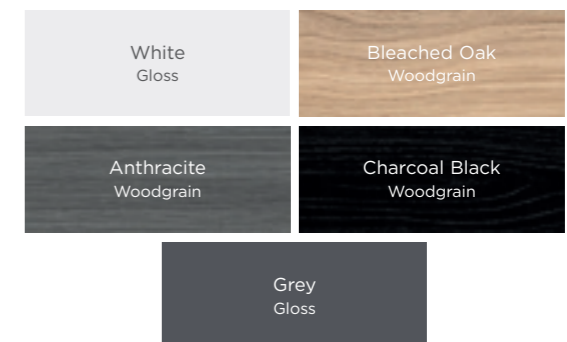

**AVAILABLE COLOURS**

Our wide palette of colours reflects the very latest in tonal trends as well as traditional favourites.

**HOW TO ORDER**

1. Measure your available space and select your configuration of furniture units & sizes
2. Choose slimline or full depth units
3. Choose your desired colourway, handles and worktop
4. Choose a basin and back to wall pan