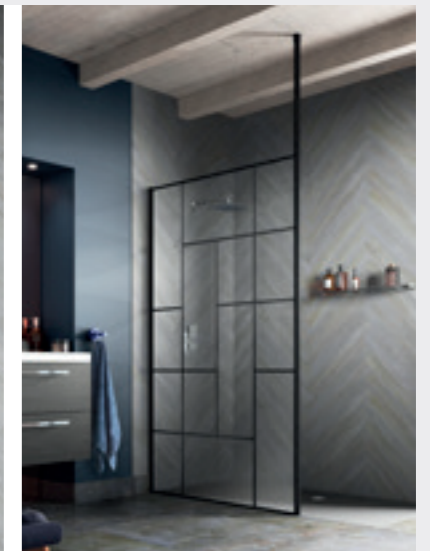

FRAMED

BLACK WETROOM SCREENS:

WALL FIXED

Size	Code	Price
215* Fixed Return	WRSF025	£223.00
300* Hinged Return	WRSF030H	£325.00
700	WRSF070	£387.00
760	WRSF076	£445.00
800	WRSF080	£511.00
900	WRSF090	£534.00
1000	WRSF10	£554.00
1100	WRSF11	£580.00
1200	WRSF12	£604.00
1400	WRSF14	£697.00

FREESTANDING

Size	Code	Price
700	BFAF070	£478.00
760	BFAF076	£536.00
800	BFAF080	£602.00
900	BFAF090	£625.00
1000	BFAF10	£645.00
1100	BFAF11	£671.00
1200	BFAF12	£695.00
1400	BFAF14	£788.00

WITH POSTS

Size	Code	Price
700	BFCP070	£617.00
760	BFCP076	£675.00
800	BFCP080	£741.00
900	BFCP090	£764.00
1000	BFCP10	£784.00
1100	BFCP11	£810.00
1200	BFCP12	£834.00
1400	BFCP14	£927.00

Adjustment: Approximately 20mm out of true

OPTIONAL EXTRAS

Flat Support Bar FIX040 £63.00

Flat Support Bar T Joining Piece FIX041 £21.00

Screen Support Foot & Wall Bracket WRSF008 £20.00

Screen Retainer Support Foot WRSF007 £18.00

3000mm Ceiling Post WRSF006 £115.00

Enclosure Hook - Frameless ACC006 £54.00

*Must be used in conjunction with another screen. 'T' joining section supplied with standard support arms.

Sizes in mm

ABSTRACT

BLACK WETROOM SCREENS:

WALL FIXED

Size	Code	Price
215* Fixed Return	WRSF025	£223.00
300* Hinged Return	WRSF030H	£325.00
700	WRSFB070	£387.00
760	WRSFB076	£445.00
800	WRSFB080	£511.00
900	WRSFB090	£534.00
1000	WRSFB10	£554.00
1100	WRSFB11	£580.00
1200	WRSFB12	£604.00
1400	WRSFB14	£697.00

FREESTANDING

Size	Code	Price
700	BFAFB070	£478.00
760	BFAFB076	£536.00
800	BFAFB080	£602.00
900	BFAFB090	£625.00
1000	BFAFB10	£645.00
1100	BFAFB11	£671.00
1200	BFAFB12	£695.00
1400	BFAFB14	£788.00

WITH POSTS

Size	Code	Price
700	BFCPB070	£617.00
760	BFCPB076	£675.00
800	BFCPB080	£741.00
900	BFCPB090	£764.00
1000	BFCPB10	£784.00
1100	BFCPB11	£810.00
1200	BFCPB12	£834.00
1400	BFCPB14	£927.00

Adjustment: Approximately 20mm out of true

OPTIONAL EXTRAS

Flat Support Bar FIX040 £63.00

Flat Support Bar T Joining Piece FIX041 £21.00

Screen Support Foot & Wall Bracket WRSF008 £20.00

Screen Retainer Support Foot WRSF007 £18.00

3000mm Ceiling Post WRSF006 £115.00

Enclosure Hook - Frameless ACC006 £54.00

*Must be used in conjunction with another screen. 'T' joining section supplied with standard support arms.

All prices include VAT. For line drawings and full guarantee details visit hudsonreed.co.uk