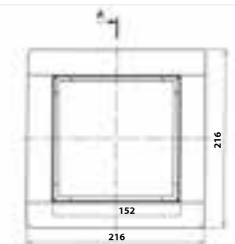

NEW

**ELITE Regular Gulley including membrane**  
 Length: 150mm  
 Stainless Steel  
**EG150SS £360.00**

Linear Shower Drain  
 with reversible cover

Square Shower Drain 150x150  
 with reversible cover