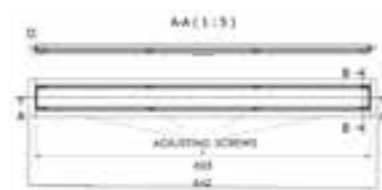

Linear Shower Drain
with reversible cover