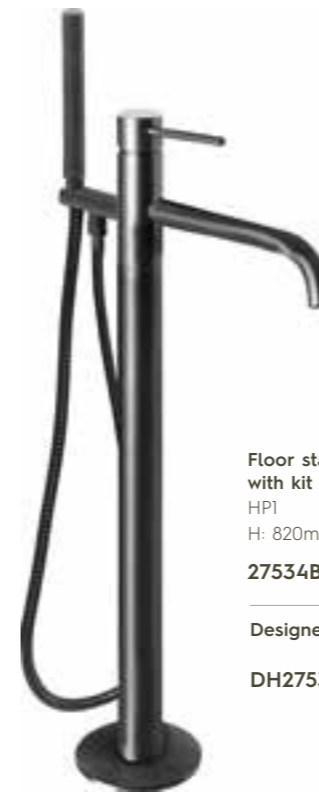

MP 0.5  
**27089BBL £220.00**

Designer handle  
**DH27089BBL £220.00**

Panel valves

HP 1  
**27809BBL £220.00**

Designer handle  
**DH27809BBL £220.00**

Floor standing bath mixer with kit

HP1  
 H: 820mm - 845mm P: 250mm

**27534BBL £1080.00**

Designer handle  
**DH27534BBL £1080.00**

Thermostatic bar valve with 2 outlets, adjustable riser and multifunction shower handle  
HP 1

2752819BBL £650.00

Thermostatic bar valve with 3 outlets, adjustable riser and multifunction shower handle  
HP 1