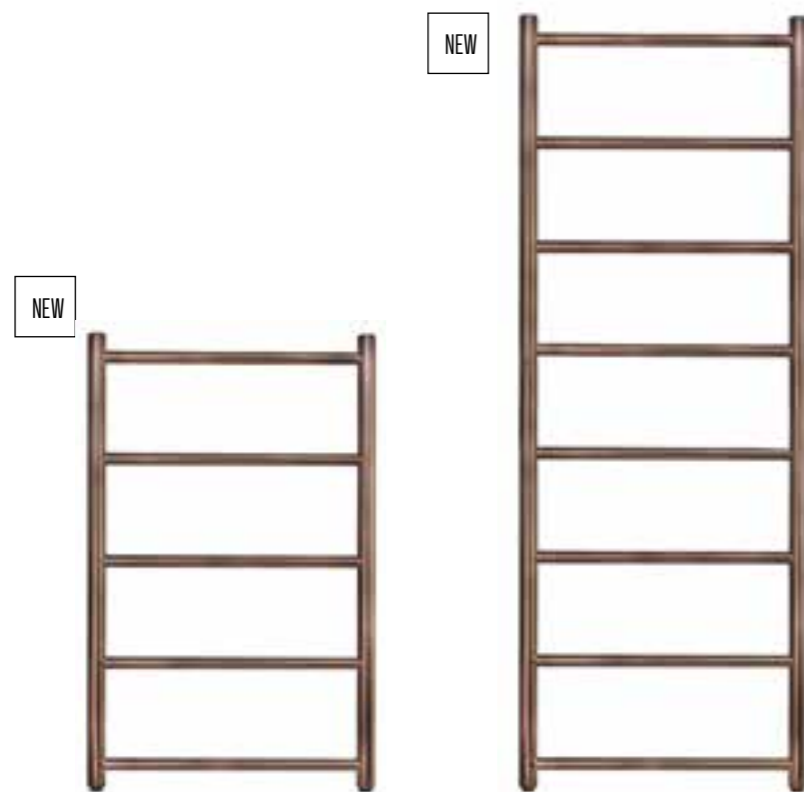

EVO
800 x 500
Brushed Bronze
EVO800BRZ £210.00

EVO
1200 x 500
Brushed Bronze
EVO1200BRZ £310.00

25mm Bars

CODE	SIZE	BARS	BTU	PIPE CENTRE	PROJECTION	RECOMMENDED ELEMENT	FINISH
EVO800BRZ	800X500	5	397	468	76	200W	Mild Steel PVD
EVO1200BRZ	1200X500	8	615	468	76	200W	Mild Steel PVD

- The Above radiators are based on central heating and dual fuel formats.
- All radiators are manufactured from mild steel materials.