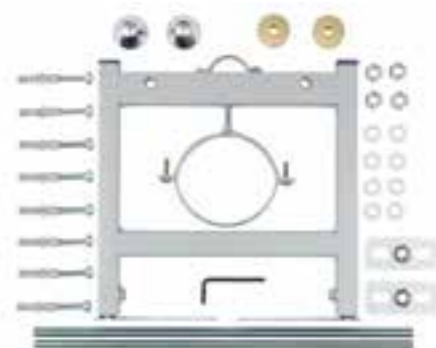

For wall hung pan/bidet
SUPPORT SET

1526 £120.00