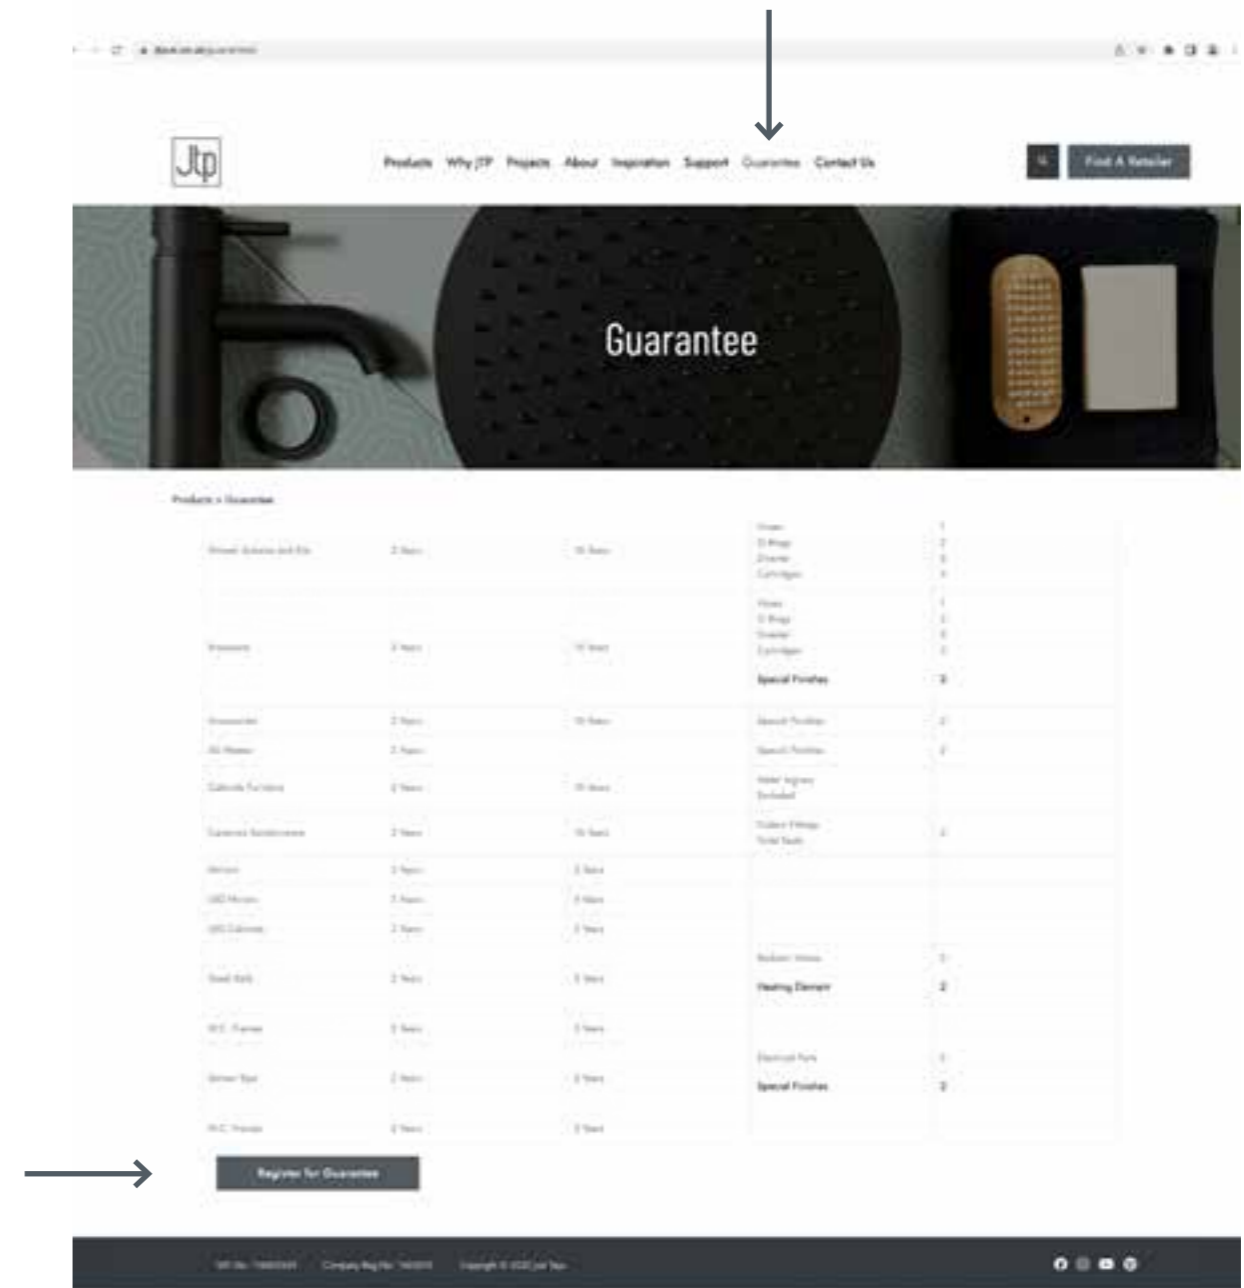

Guarantee Period	Standard Guarantee	If Registered	Excluded from Guarantee	Excluded from Guarantee Years
Shower Systems and Kits	2 Years	15 Years	Shower Hoses Diverter Cartridges Shower handles Douche handles	1 5 5 1 1
Brassware	2 Years	15 Years	Shower Hoses Diverter Cartridges Special Finishes	1 5 5 2
Accessories	2 Years	15 Years	Special Finishes	2
All Wastes	2 Years		Special Finishes	2
Ceramics Sanitary-ware	2 Years	15 Years	Cistern Fittings Toilet Seats	2
Mirrors	3 Years	5 Years		
LED Mirrors	3 Years	5 Years		
LED Cabinets	3 Years	5 Years		
Towel Rails Chrome	2 Years	5 Years	Radiator Valves Heating Element	2 2
Towel Rails Special Finishes	2 Years	5 Years	Radiator Valves Heating Element Special Finishes	2 2 2
Sensor Taps	2 Years	5 Years	Electrical parts Special Finishes	2
W.C. Frames	2 Years	5 Years		

Please visit our website to register your guarantee

Registration to extend Guarantee must be received within 45 days of purchase on www.jtpuk.co.uk

Our guarantee will cover all products as long as they are used as intended and installed in line with our fixing instructions and local Water and Electrical Bylaws and legislation. Our guarantee covers manufacturing or materials defects and in the event of a failure within the guarantee period, a free-of-charge replacement or alternatively a replacement part will be supplied. Liability is limited to the products and does not cover damage during installation or consequential loss.