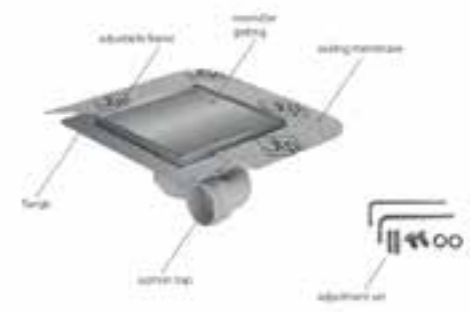

NEW

**ELITE Regular Gulley including membrane**  
 Length: 150mm  
 Stainless Steel  
**EG150SS £360.00**

Linear Shower Drain  
 with reversible cover

Square Shower Drain 150x150  
 with reversible cover