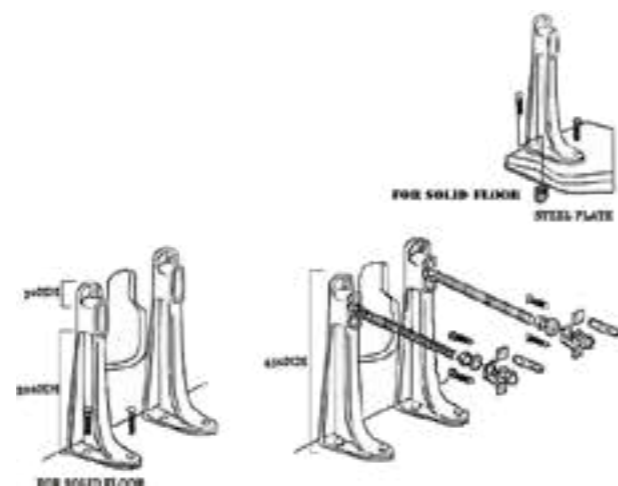

For wall hung pan/bidet  
SUPPORT SET

1526 £120.00

- Supplied
  - 1 x WC frame 1555
  - 8 x 12mm plastic plugs
  - 8 x 13mm AF screws
  - 2 x Chrome cap covers
  - 2 x 12mm nylon nuts and sleeves
  - 4 x 12 mm metal nuts
  - 8 x Washers
  - 2 x Fixing plates
  - 2 x 12mm threaded bolts
  - 1 x No.5 Allen key
- For wall hung toilet/pan only  
WC Frame 1555 £150.00