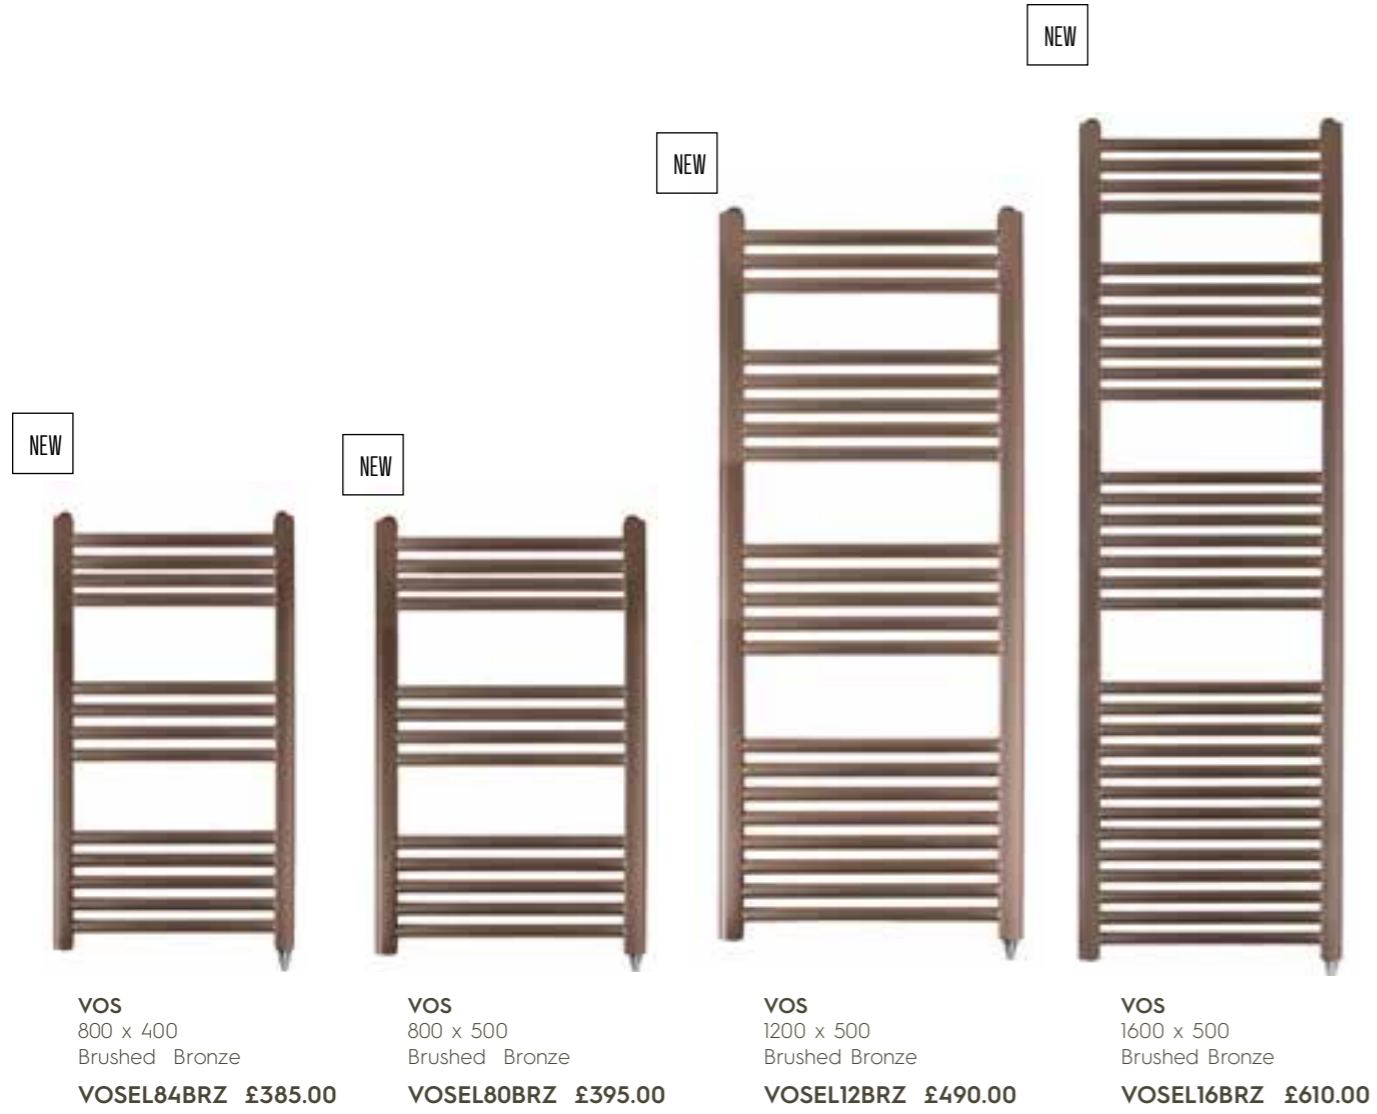

Electric Towel Radiator with Standard Heating Element

25mm Bars

CODE	SIZE	BARS	BTU	WATTS	PROJECTION	FINISH
VOSEL84BRZ	800X400	13	682	200	76	Mild Steel PVD
VOSEL80BRZ	800X500	13	682	200	76	Mild Steel PVD
VOSEL12BRZ	1200X500	21	1365	400	76	Mild Steel PVD
VOSEL16BRZ	1600X500	31	2047	600	76	Mild Steel PVD

25mm Bars

CODE	SIZE	BARS	BTU	WATTS	PROJECTION	FINISH
VOSELT84MB	800X400	13	682	200	76	Mild Steel PVD
VOSELT80MB	800X500	13	682	200	76	Mild Steel PVD
VOSELT12MB	1200X500	21	1365	400	76	Mild Steel PVD
VOSELT16MB	1600X500	31	2047	600	76	Mild Steel PVD