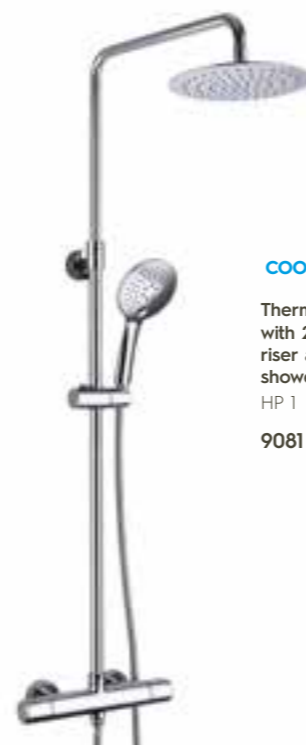

COOL TOUCH
Thermostatic bar valve with 2 outlets, adjustable riser and shower kit
HP 1
9081 £390.00