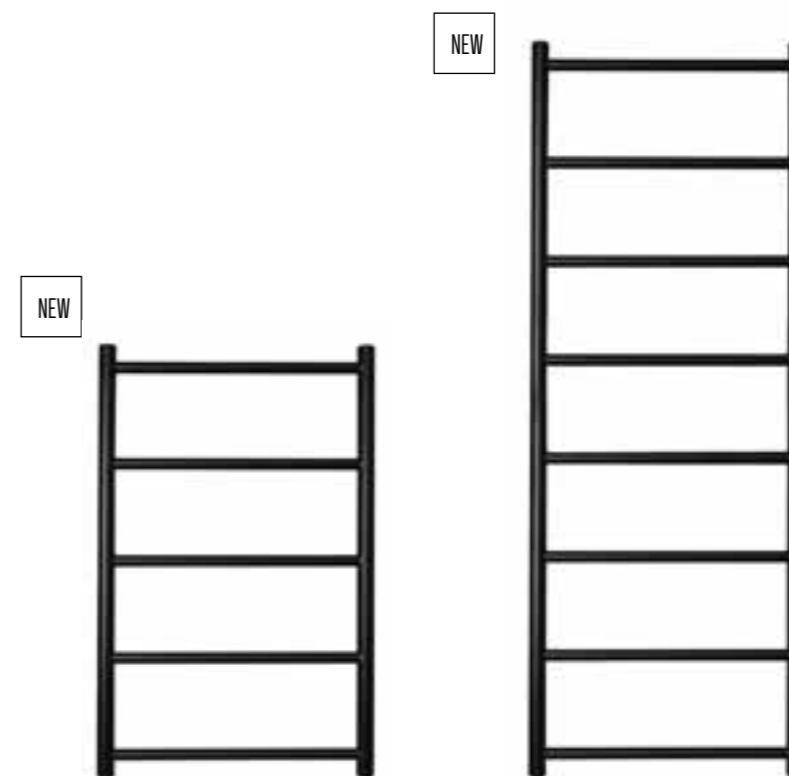

EVO
800 x 500
Matt Black
EVO800MB £165.00

EVO
1200 x 500
Matt Black
EVO1200MB £240.00

25mm Bars

CODE	SIZE	BARS	BTU	PIPE CENTRE	PROJECTION	RECOMMENDED ELEMENT	FINISH
EVO800MB	800X500	5	511	468	76	200W	Mild Steel PVD
EVO1200MB	1200X500	8	791	468	76	200W	Mild Steel PVD

- The Above radiators are based on central heating and dual fuel formats.
- All radiators are manufactured from mild steel materials.