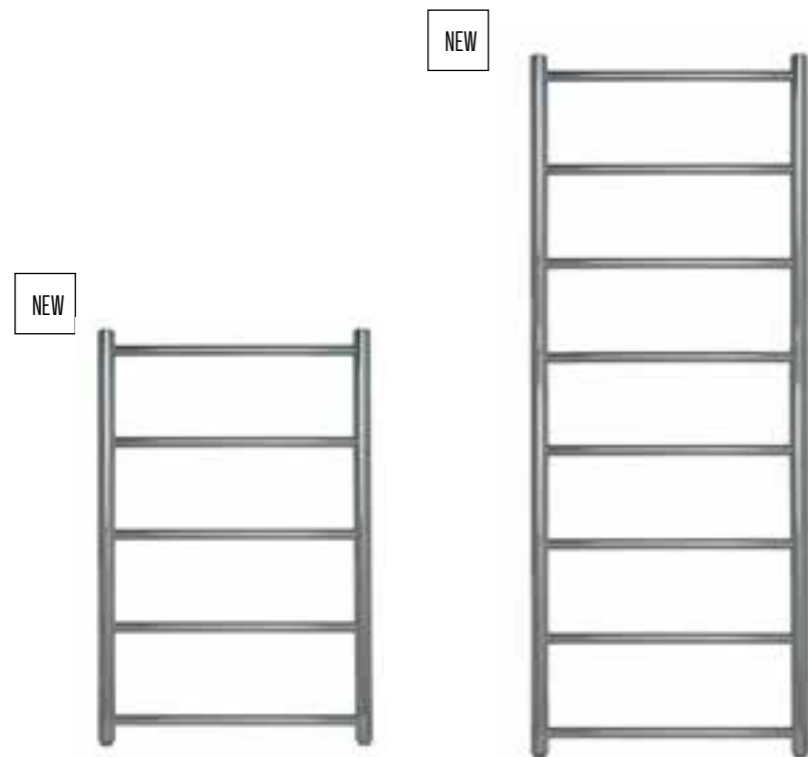

EVO
800 x 500
Chrome
EVO800CH £165.00

EVO
1200 x 500
Chrome
EVO1200CH £240.00

25mm Bars

CODE	SIZE	BARS	BTU	PIPE CENTRE	PROJECTION	RECOMMENDED ELEMENT	FINISH
EVO800CH	800X500	5	397	468	76	200W	Mild Steel PVD
EVO1200CH	1200X500	8	615	468	76	200W	Mild Steel PVD

- The Above radiators are based on central heating and dual fuel formats.
- All radiators are manufactured from mild steel materials.