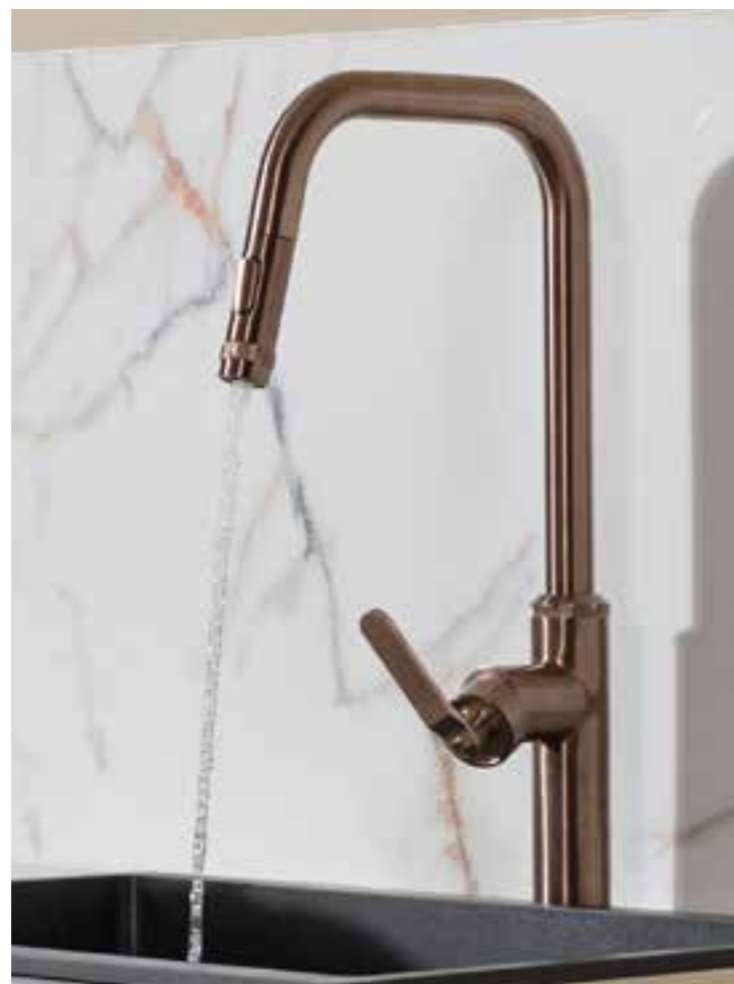

KITCHEN SINK MIXER

NEW

DEC127MB £400.00

NEW

DEC127BBR £400.00

NEW

DEC127BRZ £400.00

NEW

DEC127BBL £400.00