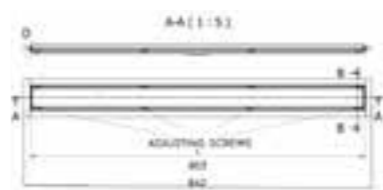

Linear Shower Drain
with reversible cover