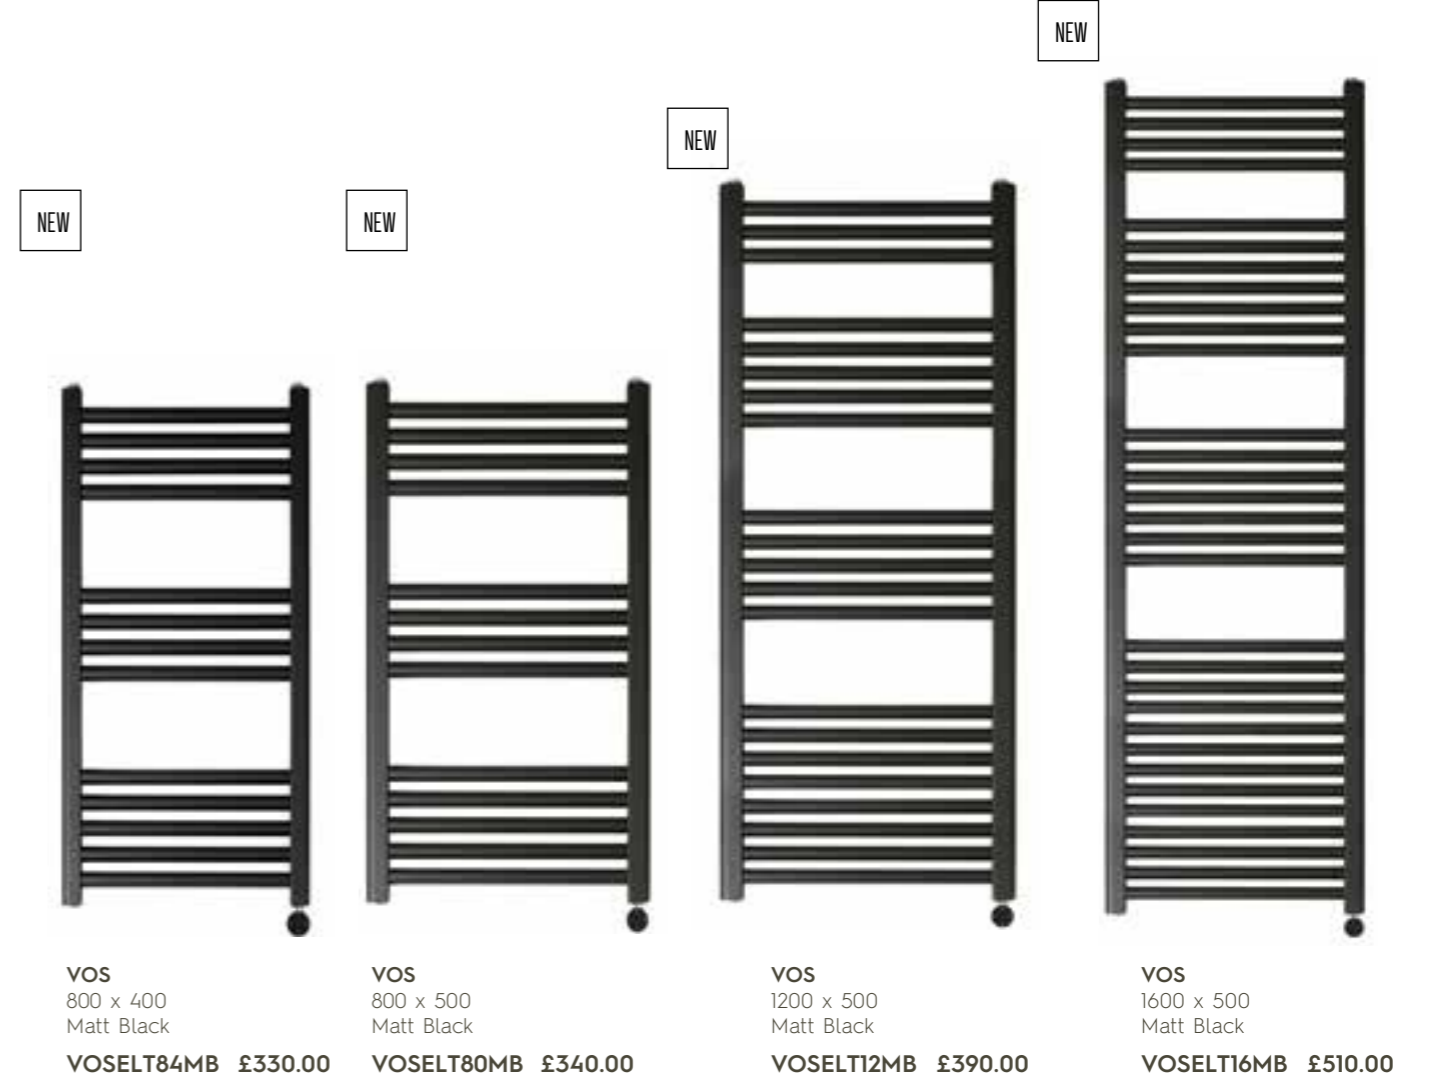

25mm Bars

CODE	SIZE	BARS	BTU	WATTS	PROJECTION	FINISH
VOSEL84BRZ	800X400	13	682	200	76	Mild Steel PVD
VOSEL80BRZ	800X500	13	682	200	76	Mild Steel PVD
VOSEL12BRZ	1200X500	21	1365	400	76	Mild Steel PVD
VOSEL16BRZ	1600X500	31	2047	600	76	Mild Steel PVD

Electric Towel Radiator with Thermostat Heating Element

25mm Bars

CODE	SIZE	BARS	BTU	WATTS	PROJECTION	FINISH
VOSELT84MB	800X400	13	682	200	76	Mild Steel PVD
VOSELT80MB	800X500	13	682	200	76	Mild Steel PVD
VOSELT12MB	1200X500	21	1365	400	76	Mild Steel PVD
VOSELT16MB	1600X500	31	2047	600	76	Mild Steel PVD