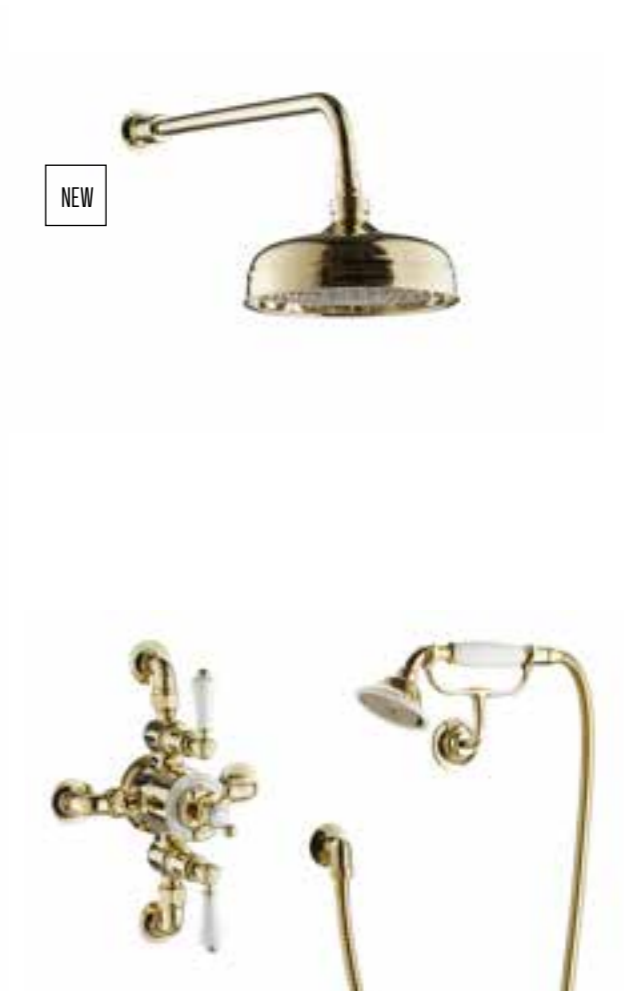

NEW

Exposed Thermostatic Valve 2 Outlet with riser & kit
MP 0.5
GRO819G A. Brass: £1450.00

NEW