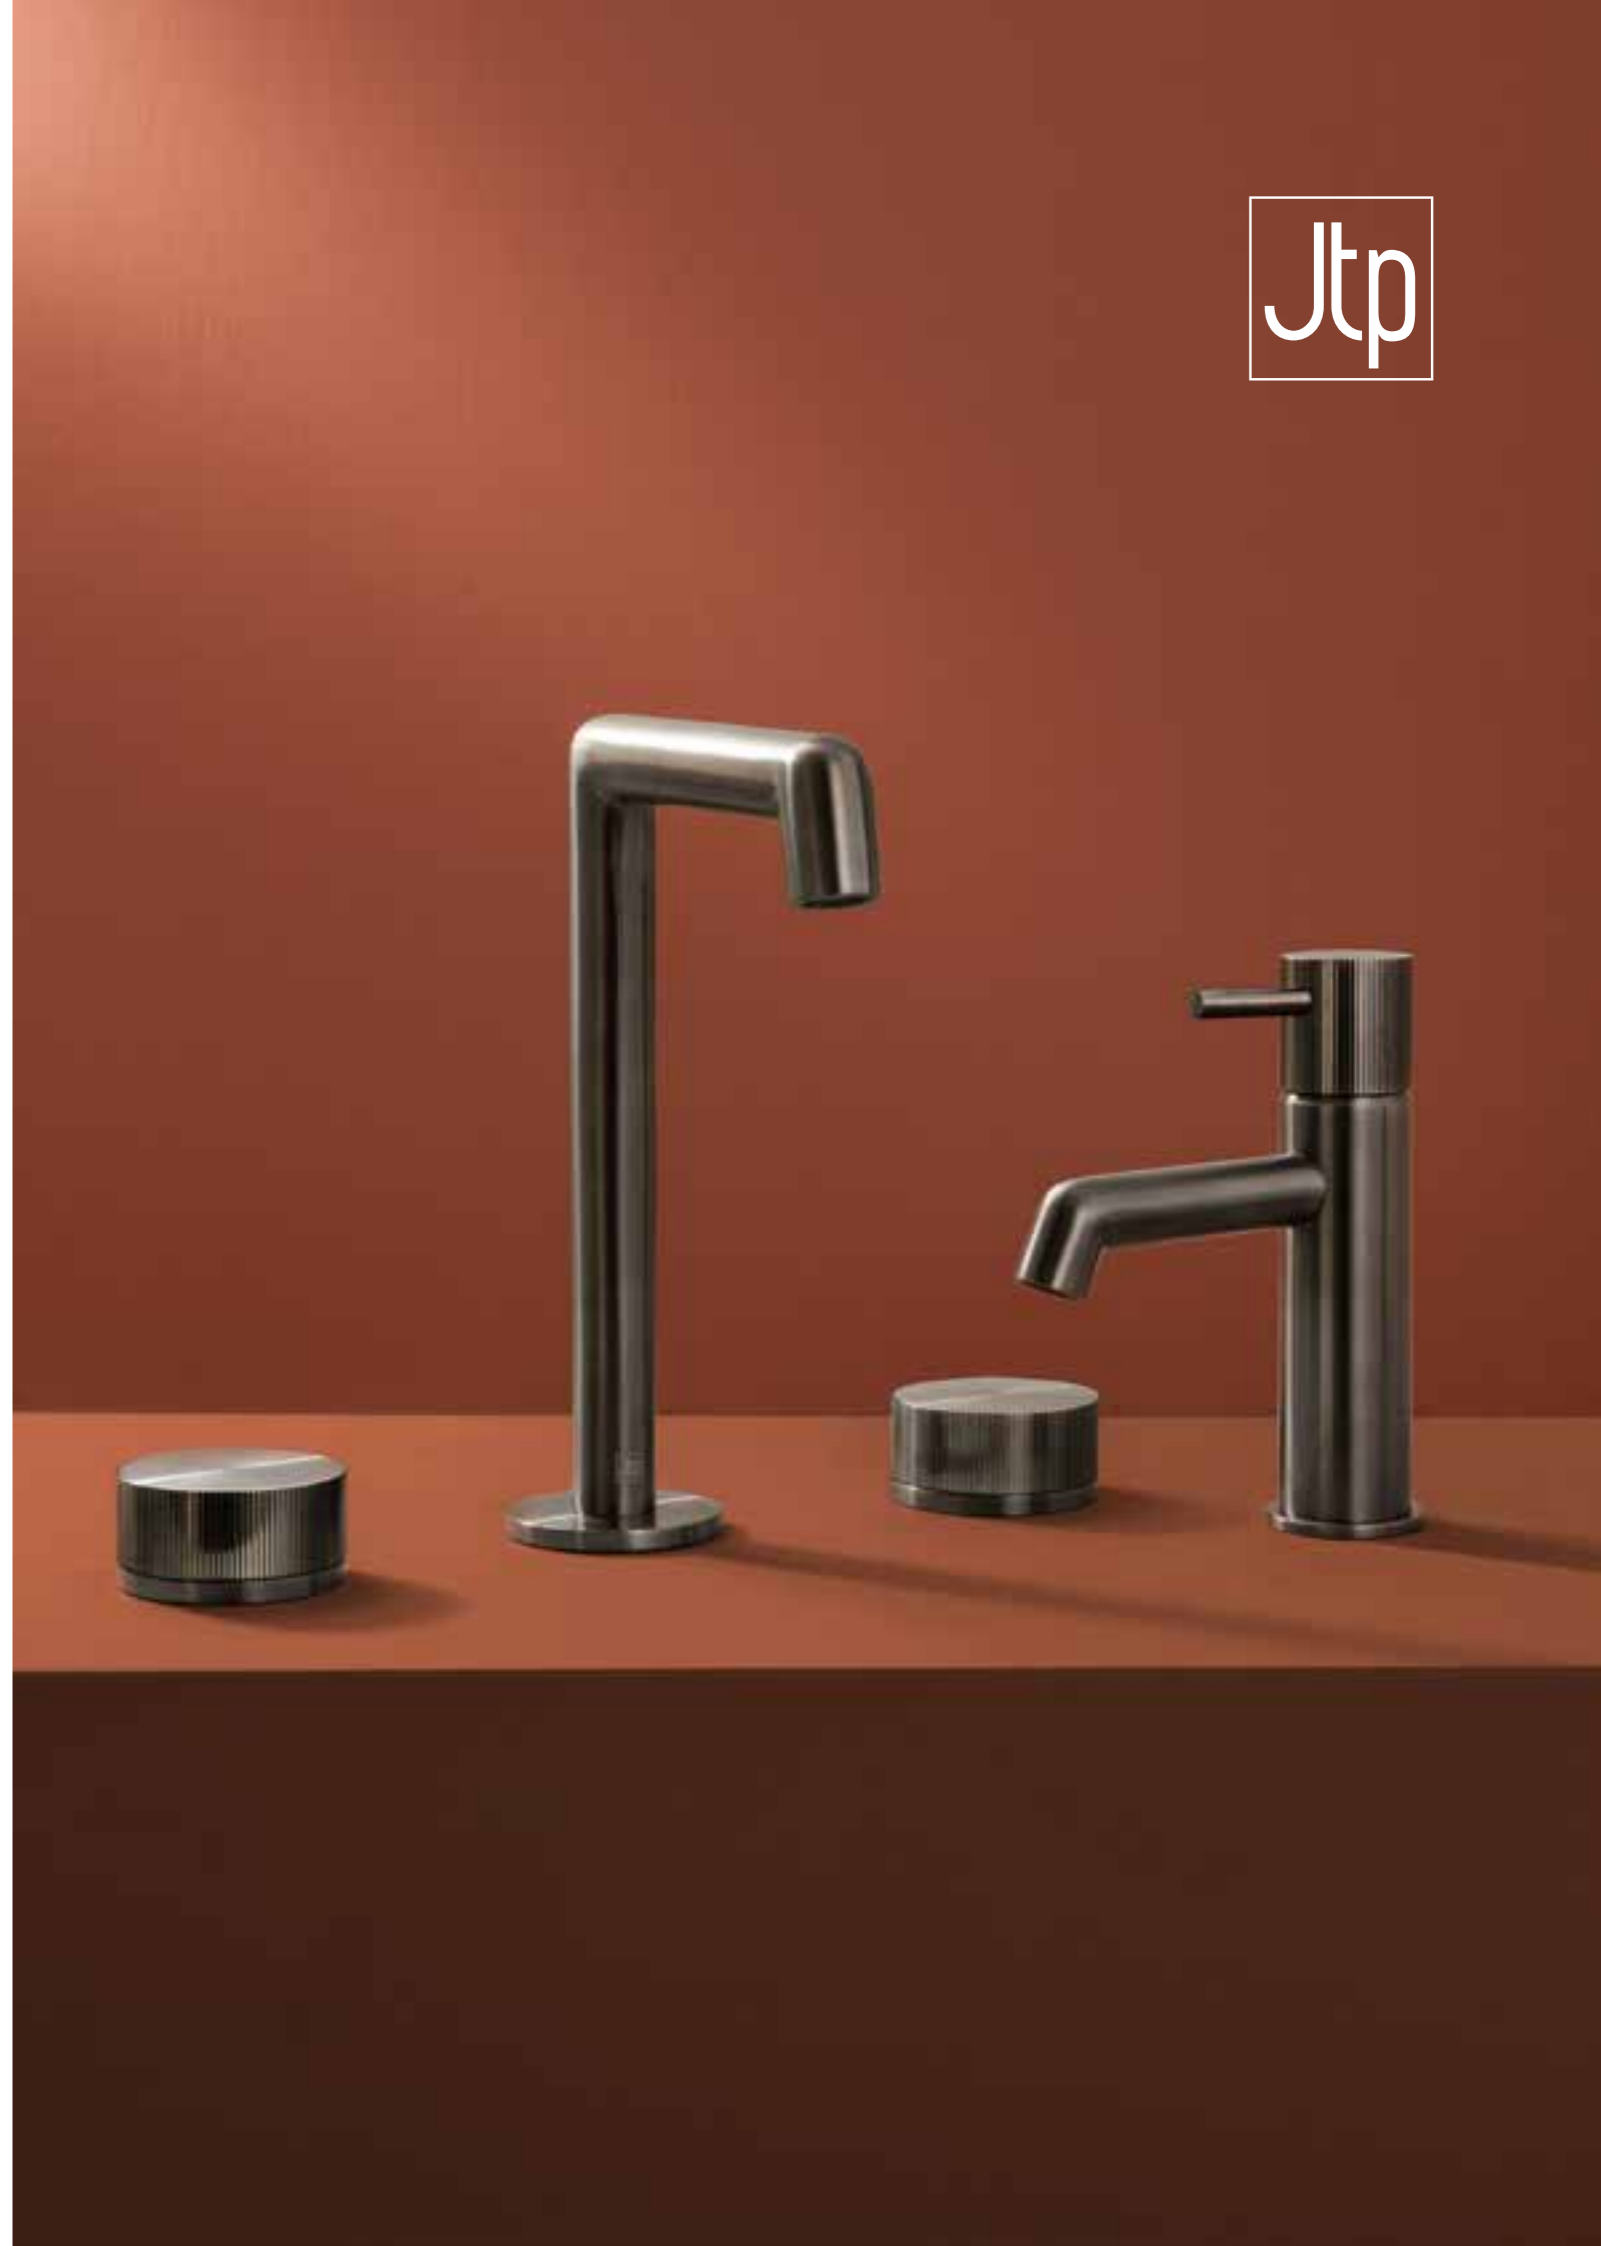

Quality is everything.

Producing high-quality brassware, accessories and fixtures is of great importance to JTP and we pride ourselves on providing quality without compromise. From the initial design process all the way through to manufacturing, we ensure that each and every individual piece meets our rigorous standard across all collections.

Working with the best raw materials and designed in-house at our London office, JTP is product to offer stylish yet functional products that allow homeowners to make their bathroom dreams a reality; creating coordinated bathroom spaces for contemporary homes.