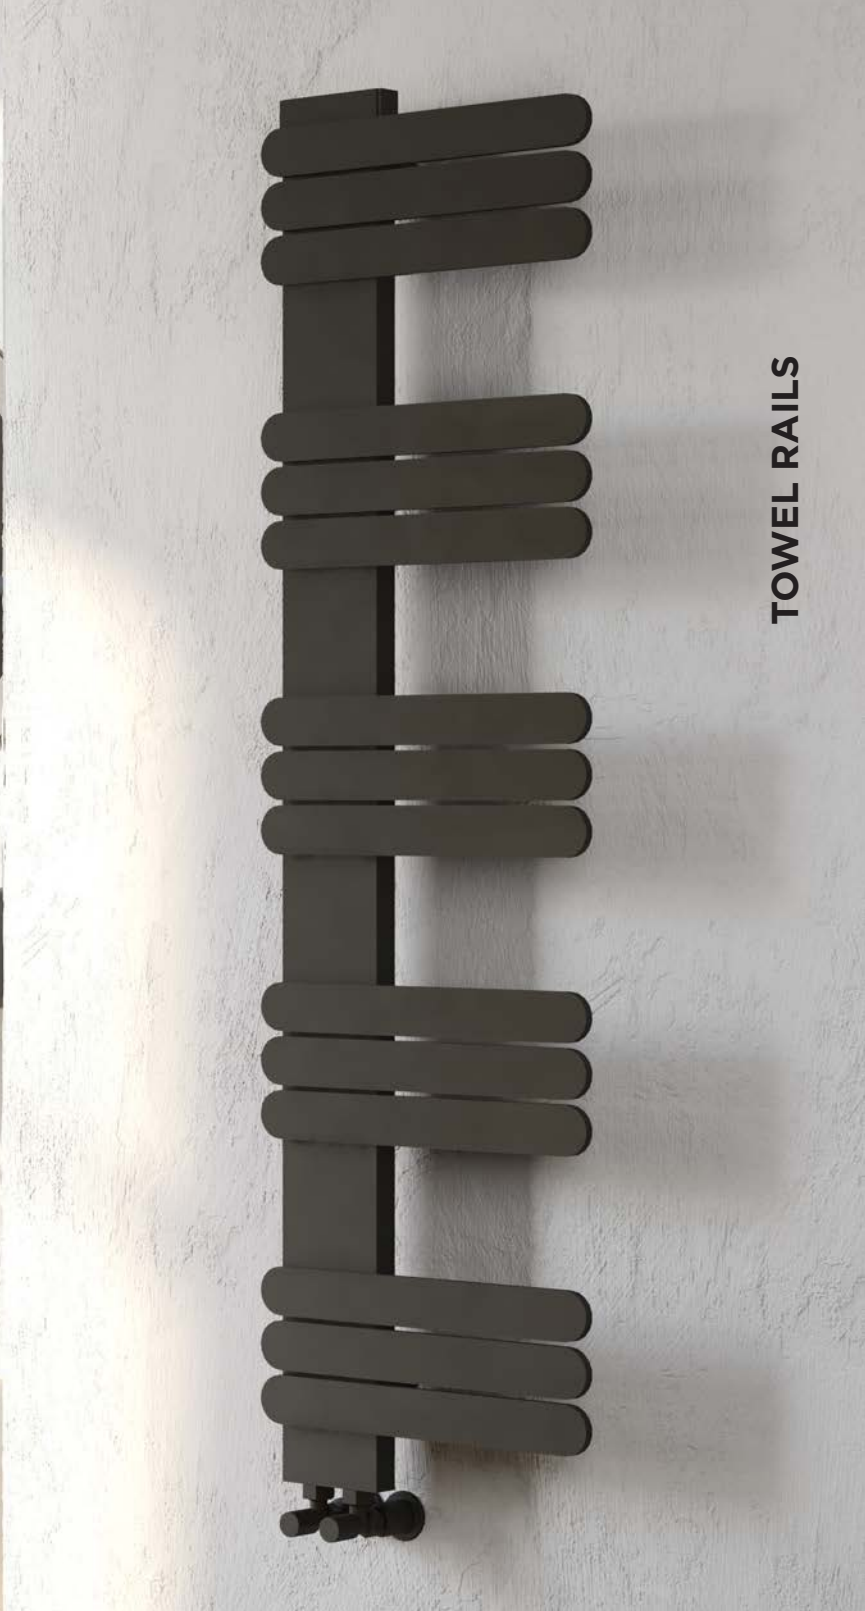

TOWEL RAILS

MANITOBA

PRODUCT CODE	HEIGHT (MM)	WIDTH (MM)	DEPTH (MM)	TAPPING CENTRES (MM)	OUTPUT (BTU) Δ T60	NO. SECTIONS	PRICE (£)
ALTWL-16-503-GY	250	450	40	50	1856	3	£265.00
ALTWL-16-506-GY	540	450	40	50	3912	6	£407.00
ALTWL-16-509-GY	830	450	40	50	5975	9	£550.00
ALTWL-16-512-GY	1120	450	40	50	8031	12	£692.00
ALTWL-16-515-GY	1410	450	40	50	10087	15	£880.00

5 Year Guarantee

Textured
Grey

Material
Aluminium

Delivery within
2 Working Days