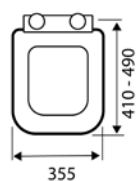

Options
WRAPOVER SQUARE SEAT ROUND EDGES