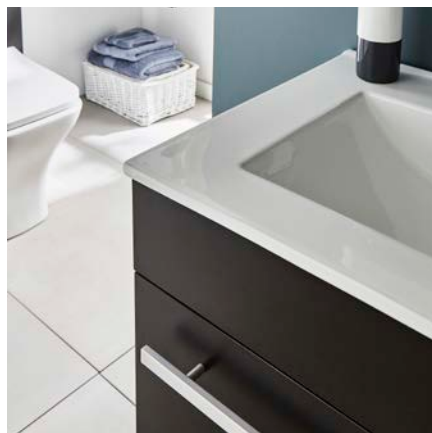

PLEASE CHOOSE HANDLE OPTION.
UNITS ARE SUPPLIED PRE-DRILLED WITHOUT HANDLE.