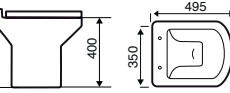

BACK TO WALL WC