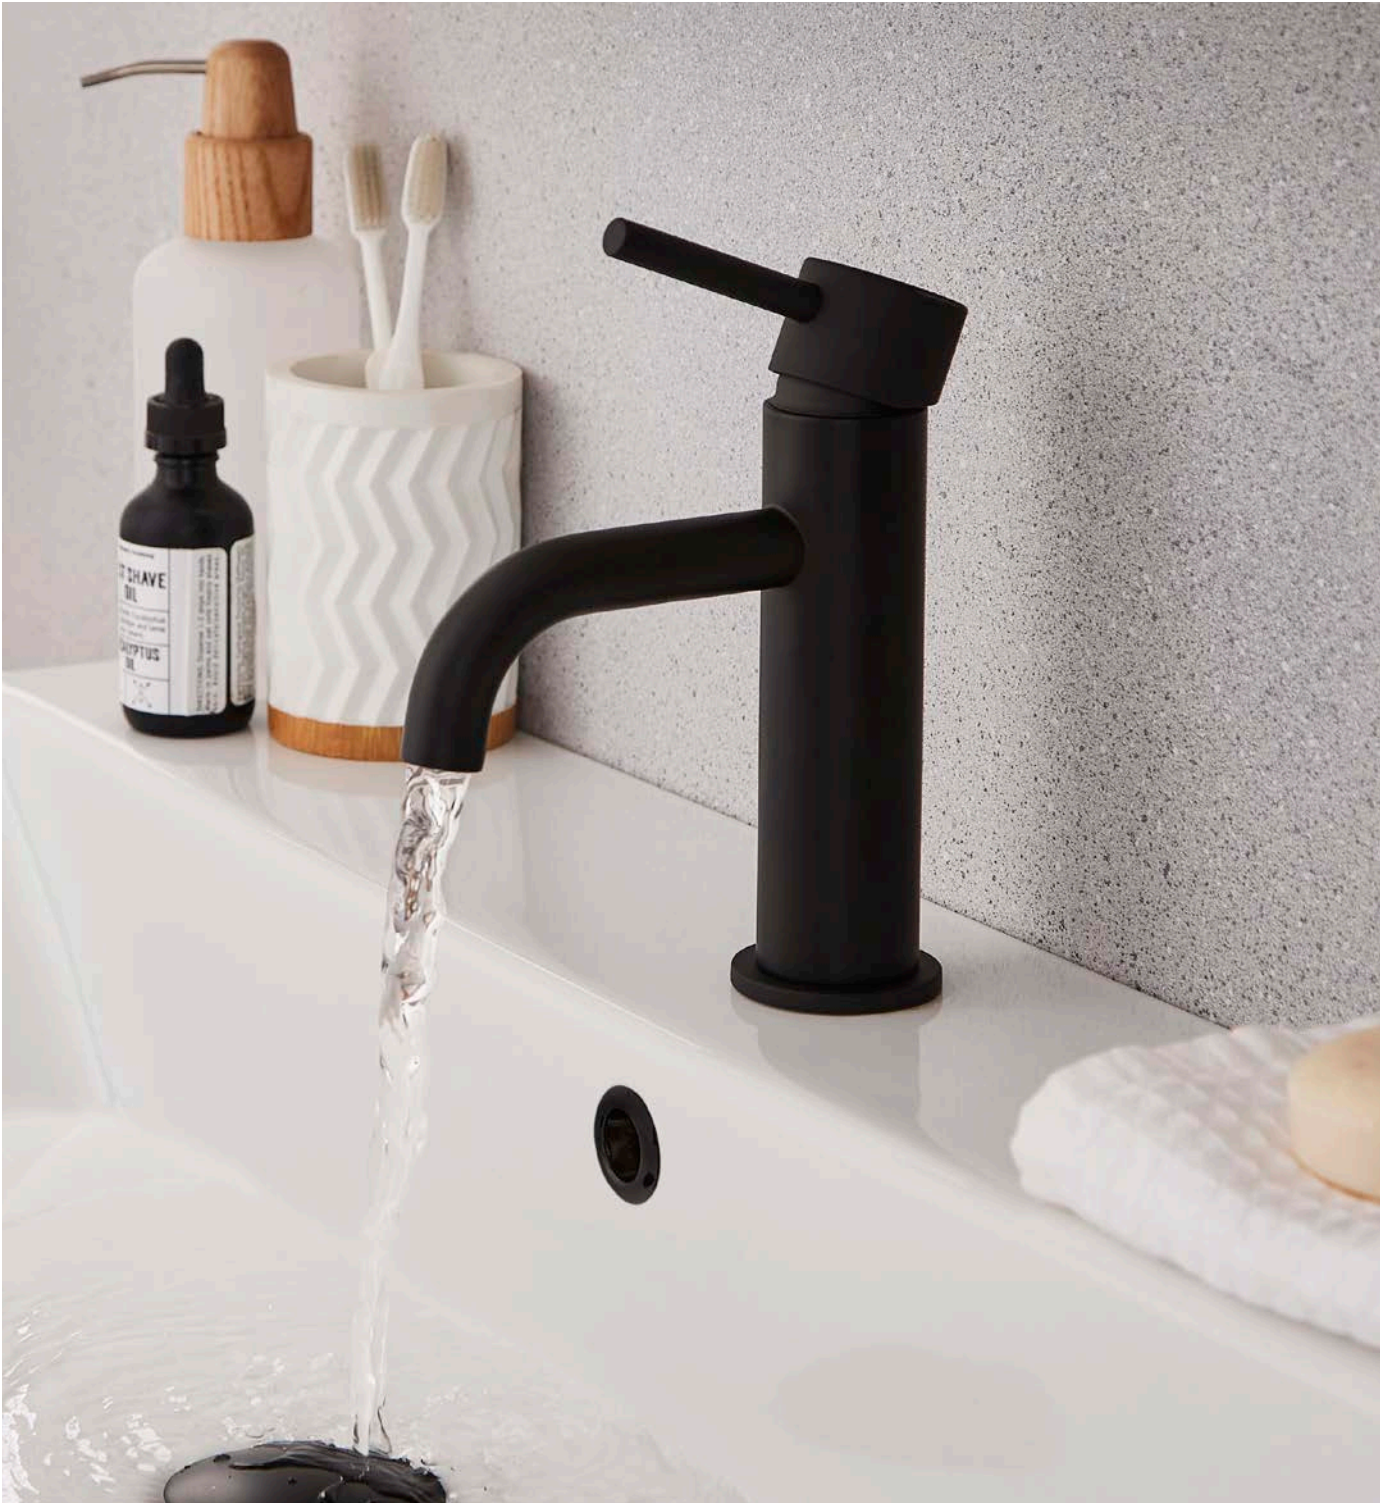

L Lifetime Guarantee

M Matt Black

BRASSWARE

NERO ROUND

FOR MATCHING SHOWER SEE PAGE 122