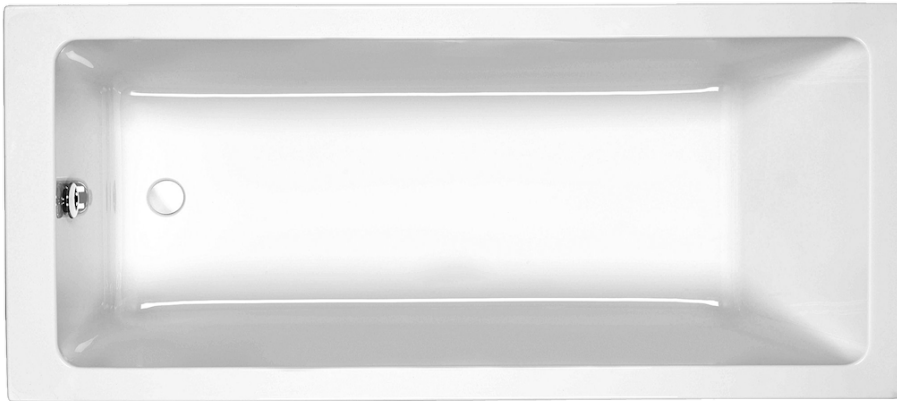

Spirit

1500 X 700MM

1600 X 700MM

1700 X 700MM

1500 X 700MM
CAPACITY 198 LITRES

SPI1570SE £394.00

STANDARD 1500 FRONT PANEL
SFP1500515 £66.00

STANDARD 700 END PANEL
SEP700515 £36.00

ULTIMATE 1500 REINFORCED FRONT
PANEL
UFP1500515 £200.00

ULTIMATE 700 REINFORCED END PANEL
UEP700515 £120.00

1600 X 700MM
CAPACITY 213 LITRES

SPI1670SE £394.00

STANDARD 1600 FRONT PANEL
SFP1600515 £66.00

STANDARD 700 END PANEL
SEP700515 £36.00

ULTIMATE 1600
REINFORCED FRONT PANEL
UFP1600515 £200.00

ULTIMATE 700 REINFORCED END PANEL
UEP700515 £120.00

1700 X 700MM
CAPACITY 228 LITRES

SPI1770SE £394.00

STANDARD 1700 FRONT PANEL
SFP1700515 £66.00

STANDARD 700 END PANEL
SEP700515 £36.00

ULTIMATE 1700 REINFORCED FRONT
PANEL
UFP1700515 £200.00

ULTIMATE 700 REINFORCED END PANEL
UEP700515 £120.00