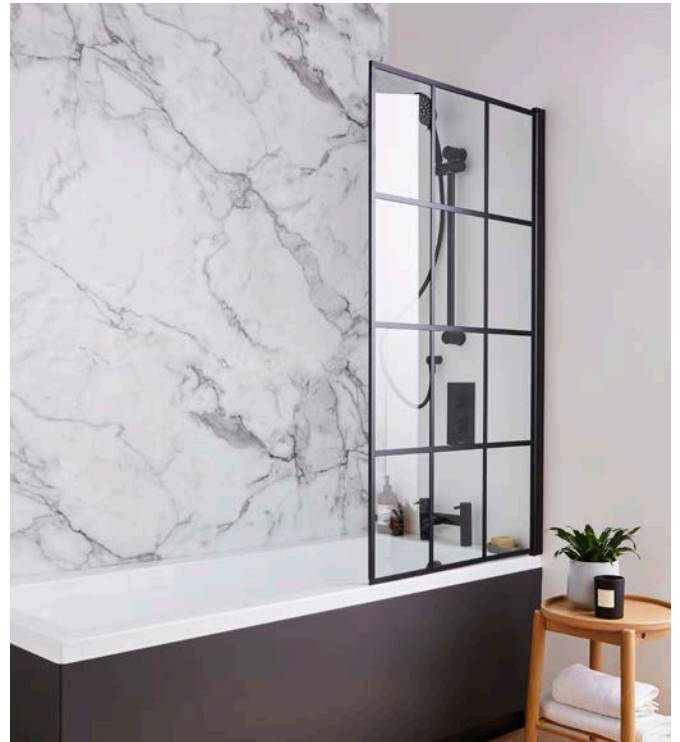

## Kritt

STRAIGHT SCREEN, SQUARE EDGE

1400 X 780MM

**KRI-SS**

**£191.00**

---

FROM TRENDY WET ROOMS TO SPACE SAVING SOLUTIONS, OUR SHOWERING COLLECTIONS OFFER FANTASTIC FEATURES TO COMPLETE YOUR BATHROOM LOOK.