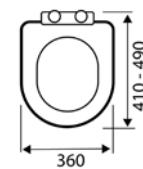

- Made from duroplastic

**SEA002UN** £39.00

**Standard D**  
WRAPOVER STANDARD D SHAPED SEAT

- Made from polypropylene

**SEA101D** £54.00

**Slim D**  
SLIM WRAPOVER PREMIUM D SHAPED

- Made from duroplastic

**SEA102D** £66.00