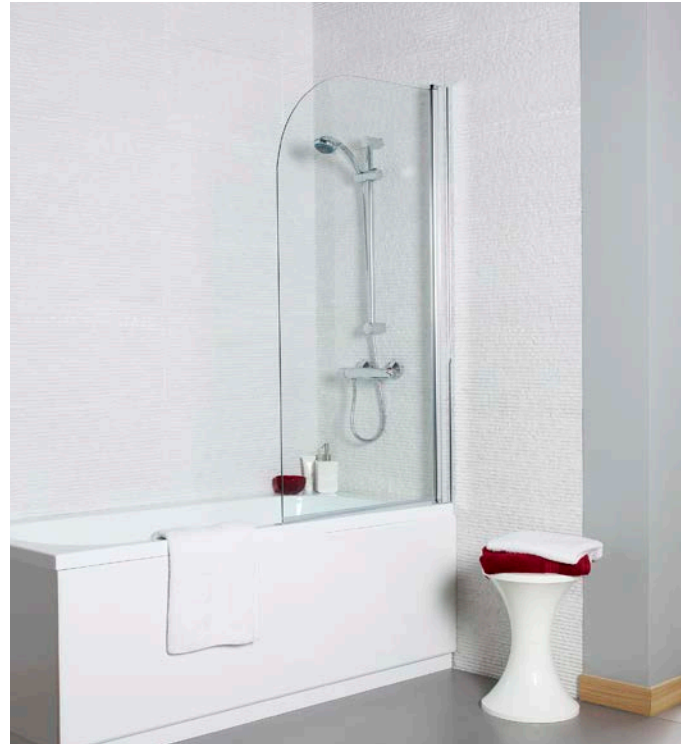

Koncept

STRAIGHT SCREEN, RADIUS EDGE

1400 X 780MM

KONSS

£146.00