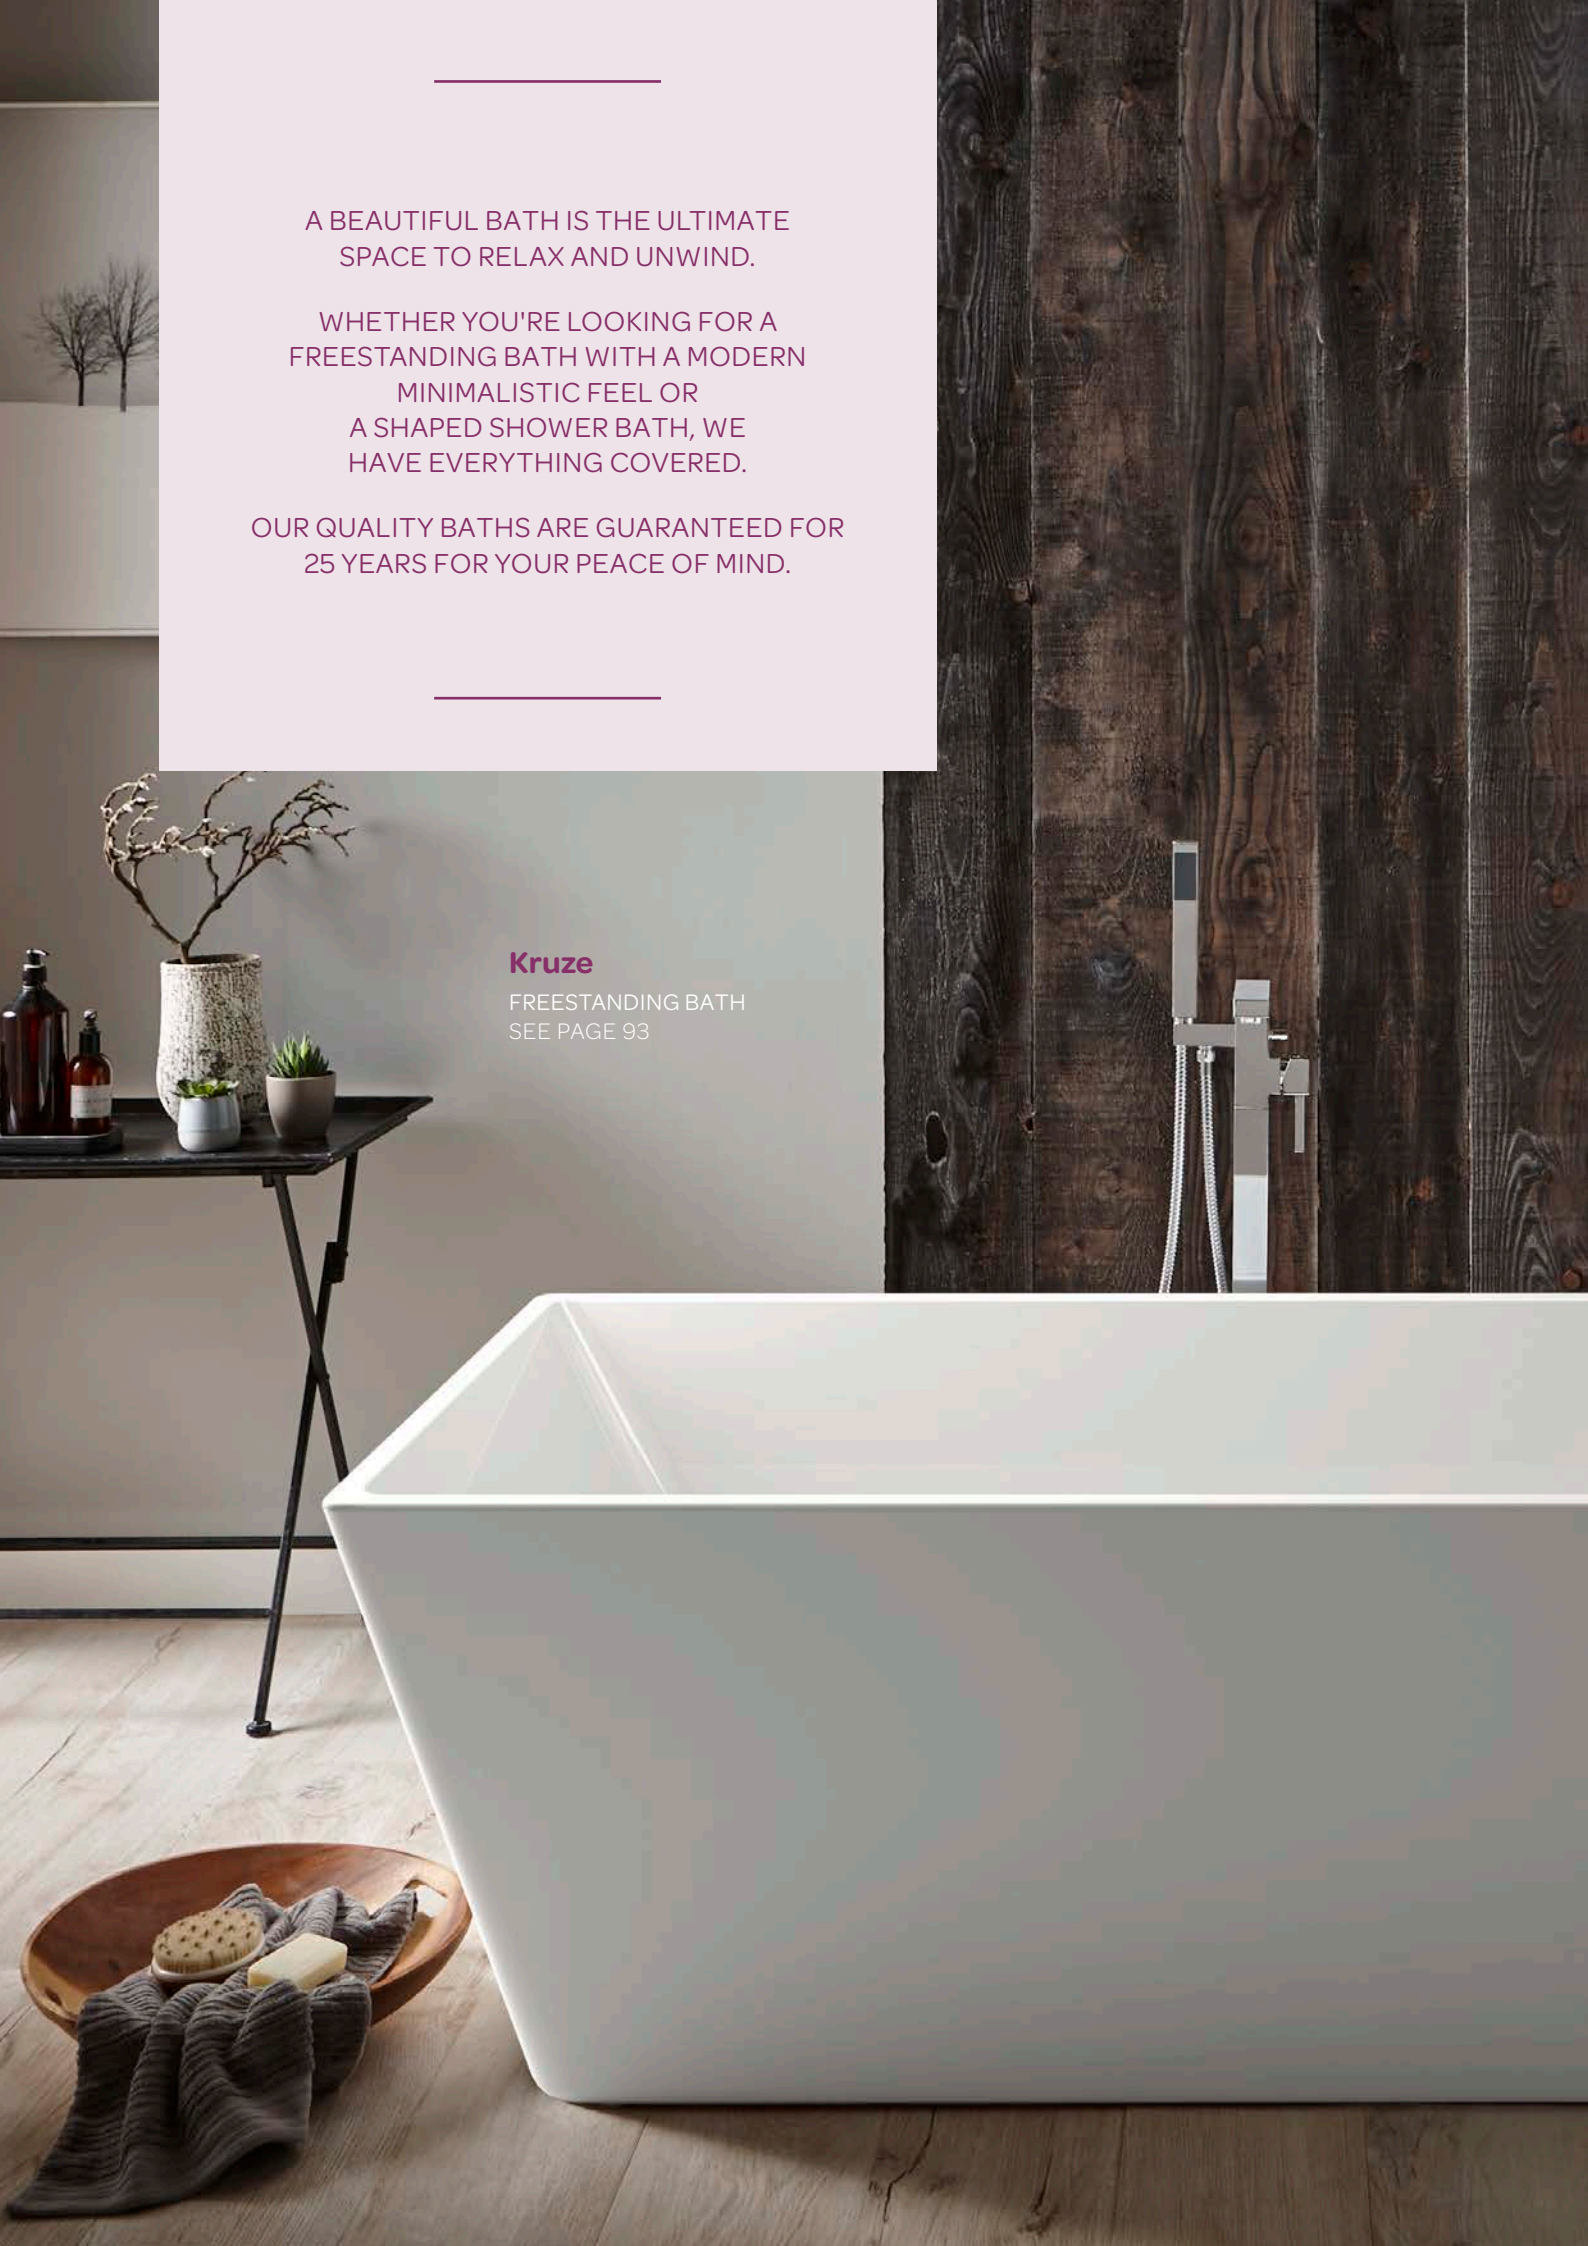

A BEAUTIFUL BATH IS THE ULTIMATE
SPACE TO RELAX AND UNWIND.

WHETHER YOU'RE LOOKING FOR A
FREESTANDING BATH WITH A MODERN
MINIMALISTIC FEEL OR
A SHAPED SHOWER BATH, WE
HAVE EVERYTHING COVERED.

OUR QUALITY BATHS ARE GUARANTEED FOR
25 YEARS FOR YOUR PEACE OF MIND.

Kruze

FREESTANDING BATH
SEE PAGE 93