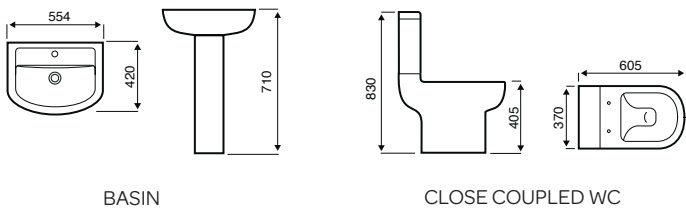

BASIN

CLOSE COUPLED WC