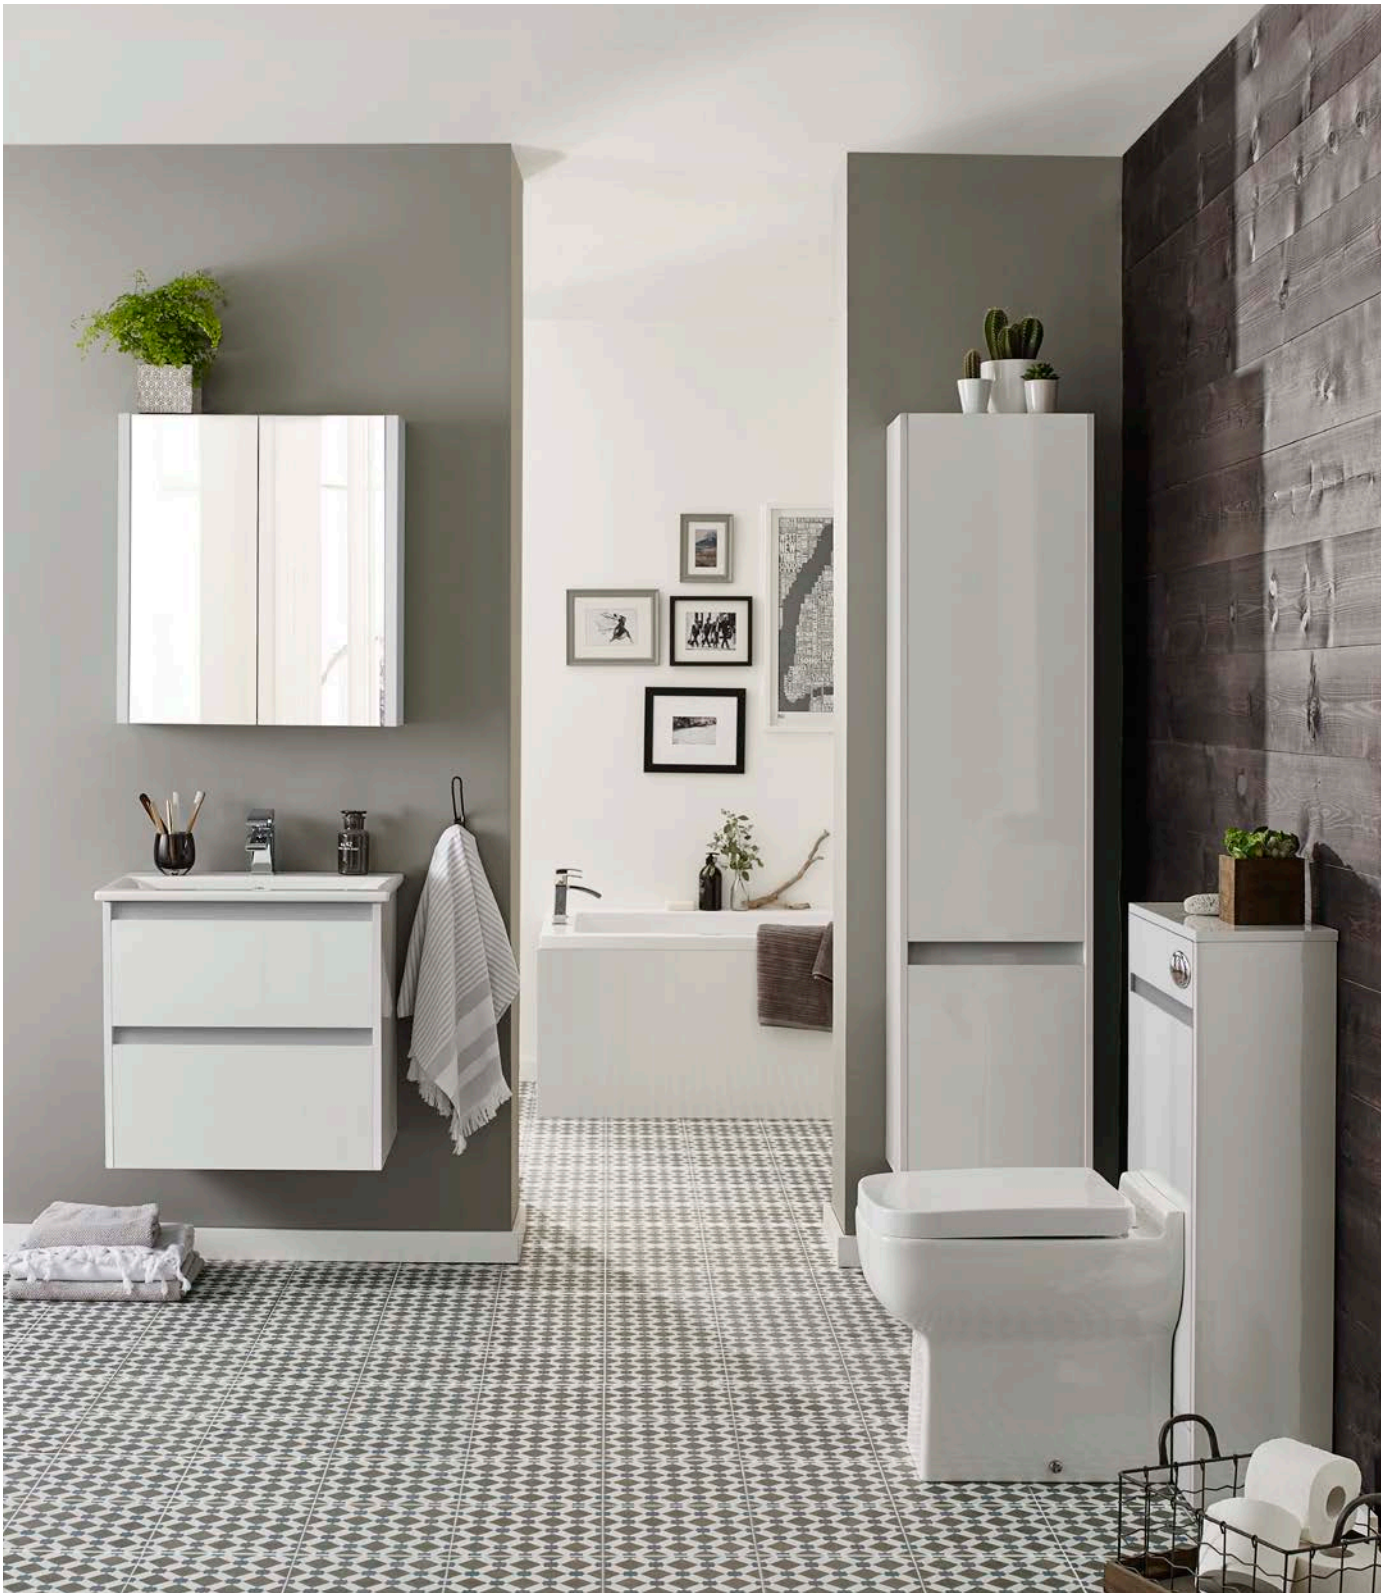

FOR FEATURED PAN SEE PAGE 86