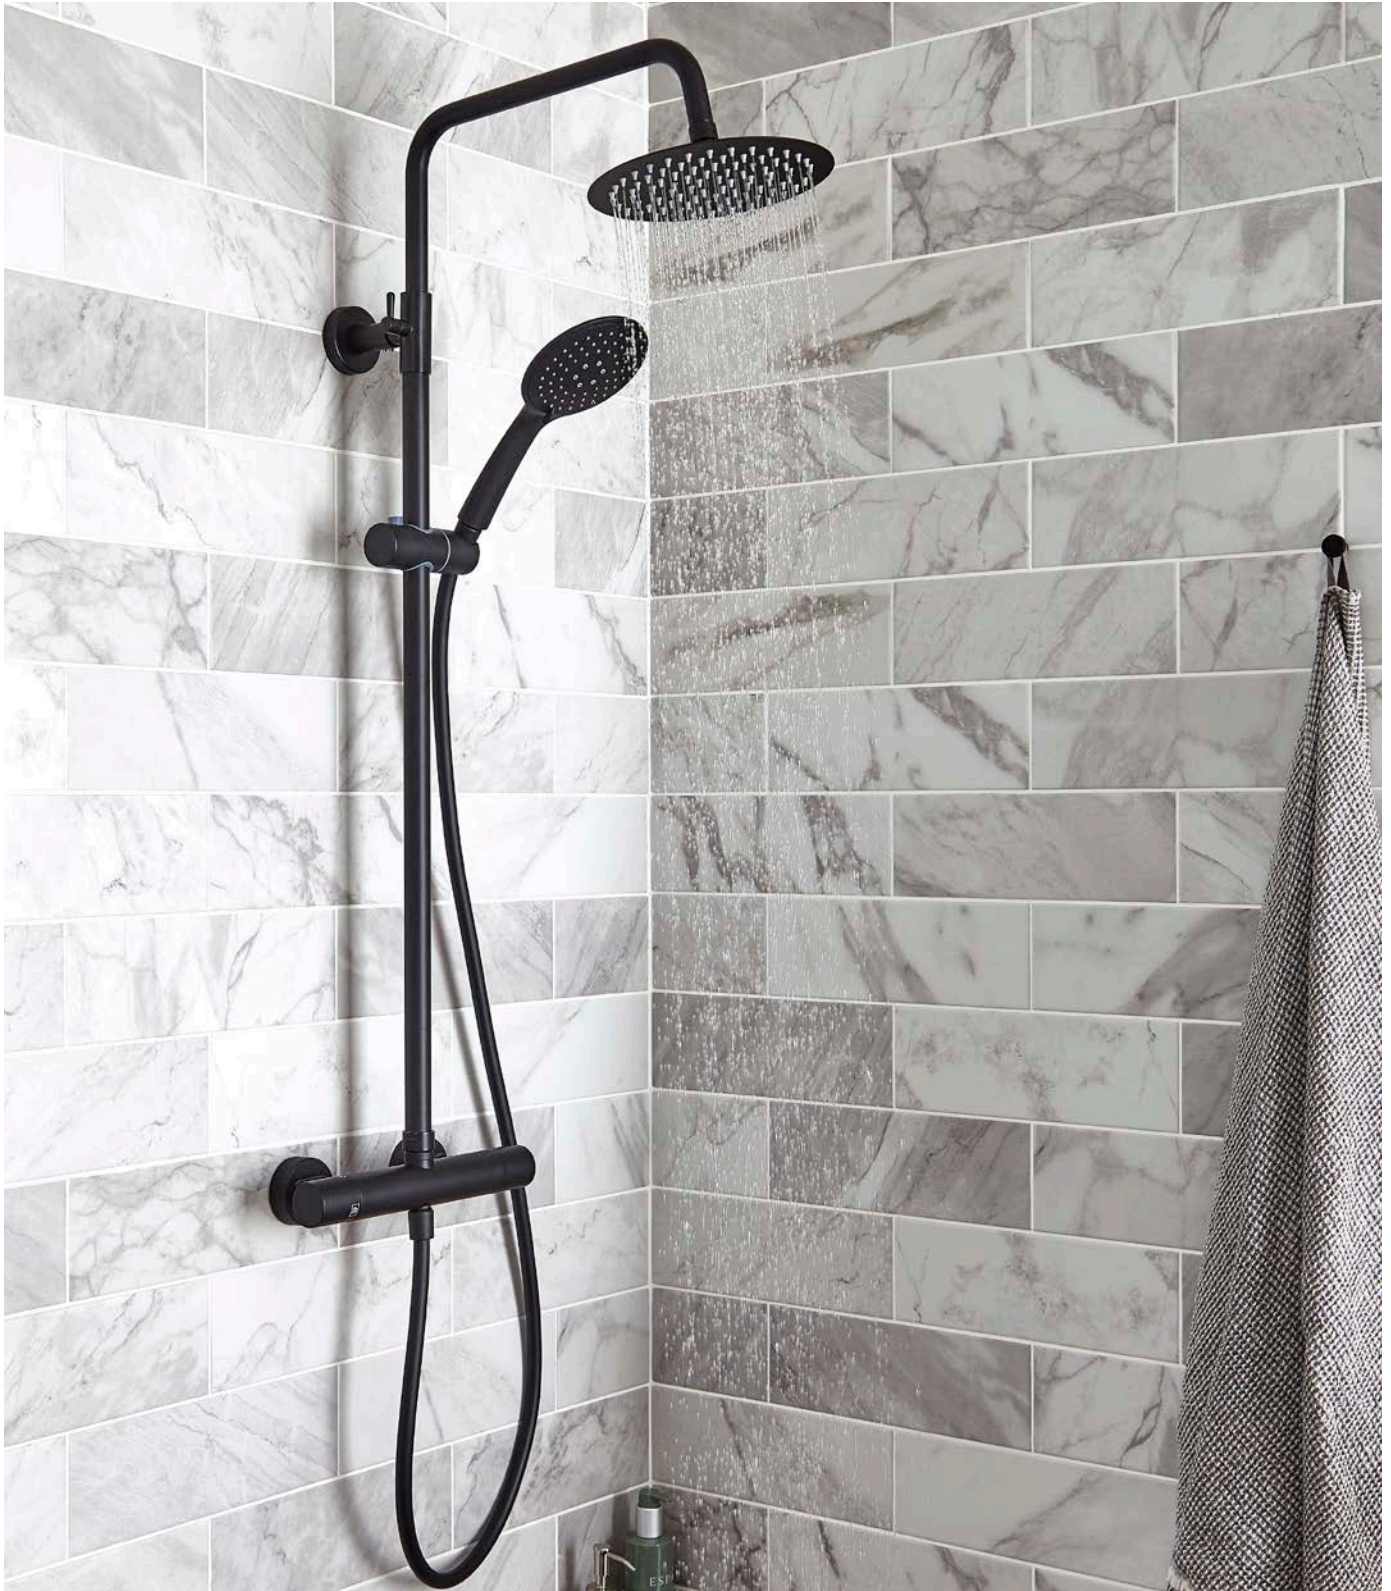

NERO ROUND

5 Year Guarantee

Option 1

ROUND THERMOSTATIC BAR SHOWER WITH OVERHEAD
DRENCHER AND SLIDING HANDSET
SHO052NR

£250.00