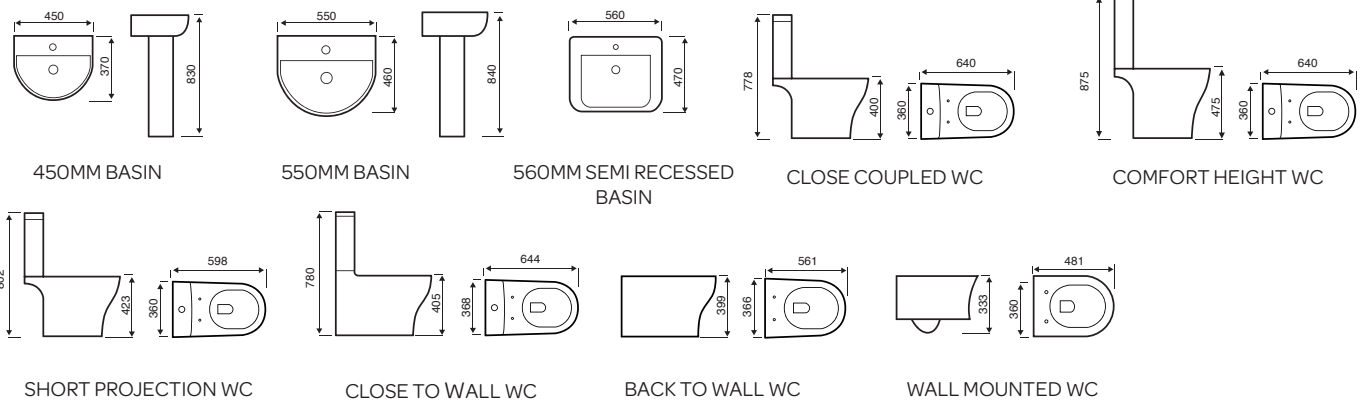

Kameo

450MM BASIN

550MM BASIN

560MM SEMI RECESSED BASIN

CLOSE COUPLED WC

COMFORT HEIGHT WC

SHORT PROJECTION WC

CLOSE TO WALL WC

BACK TO WALL WC

WALL MOUNTED WC

Studio