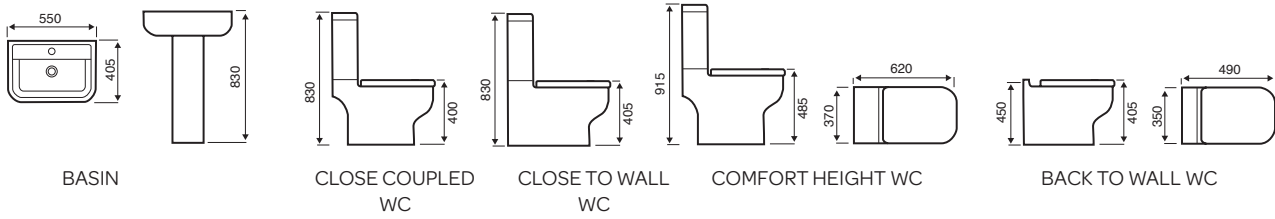

## Options 600

BASIN

CLOSE COUPLED WC

CLOSE TO WALL WC

COMFORT HEIGHT WC

BACK TO WALL WC