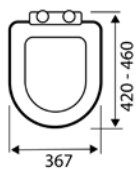

- Made from duroplastic

**SEA002UN** £39.00

**Standard D**  
WRAPOVER STANDARD D SHAPED SEAT

- Made from polypropylene

**SEA101D** £54.00

**Slim D**  
SLIM WRAPOVER PREMIUM D SHAPED

- Made from duroplastic

**SEA102D** £66.00