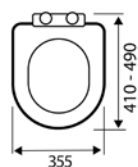

- Made from duroplastic

**SEA002UN** £39.00

**Standard D**  
WRAPOVER STANDARD D SHAPED SEAT

- Made from polypropylene

**SEA101D** £54.00

**Slim D**  
SLIM WRAPOVER PREMIUM D SHAPED

- Made from duroplastic

**SEA102D** £66.00