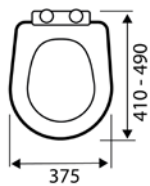

# SEATS

 Soft Close Seat

 One Button Quick Release

 Top Fixing

**Uni One**  
UNIVERSAL STANDARD TOILET SEAT

- Made from polypropylene

**SEA001UN** £30.00

**Uni Two**  
UNIVERSAL PREMIUM TOILET SEAT