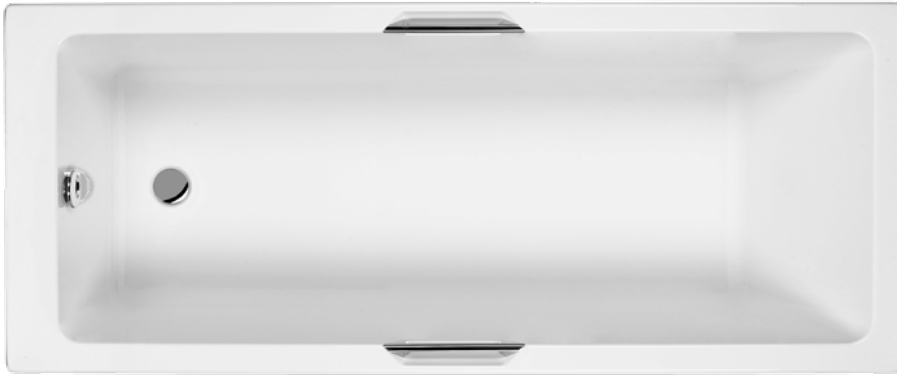

25 Year Guarantee

Encapsulated Baseboard

Made in UK

ARK

FOR TECHNICAL INFORMATION SEE PAGE 228

OPTIONAL BLACK GRIPS  
LUXE INTEGRATED GRIPS BLACK (PAIR)  
**LUXGRIPBK £75.00**

CHROME INTEGRATED GRIPS SUPPLIED AS STANDARD