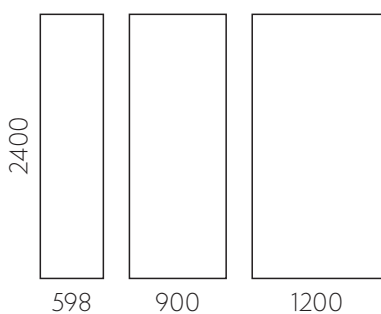

## Panel size information

Panels are available in a range of widths for ease of installation;

- 2400 x 598 mm (Hydrolock® and straight edge)
- 2400 x 900 mm (Hydrolock® and straight edge)
- 2400 x 1200 mm (Hydrolock® and straight edge)