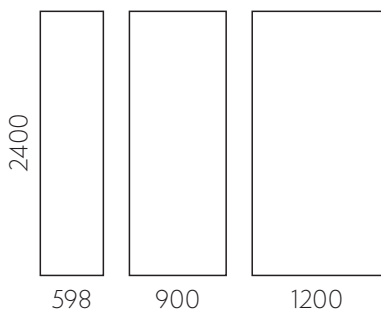

## Panel size information

Panels are available in a range of widths for ease of installation;

- 2400 x 598 mm (Hydrolock® and straight edge)
- 2400 x 900 mm (Hydrolock® and straight edge)
- 2400 x 1200 mm (Hydrolock® and straight edge)