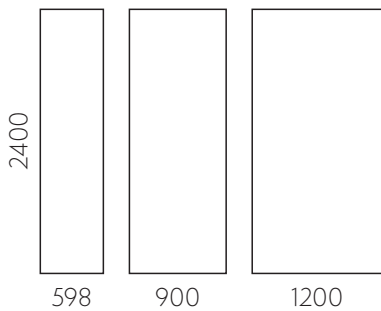

## Panel size information

Panels are available in a range of widths for ease of installation;

- 2400 x 598 mm (Hydrolock® and straight edge)
- 2400 x 900 mm (Hydrolock® and straight edge)
- 2400 x 1200 mm (Hydrolock® and straight edge)