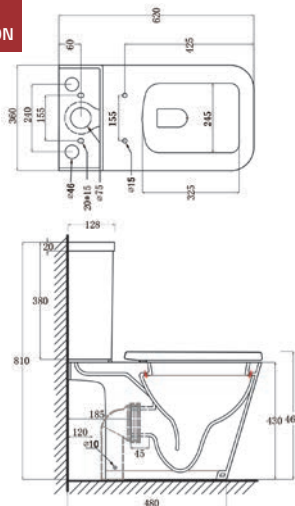

WC Components

NEW Kansas Rimless Close Coupled Pan with Open Back & Soft Close Seat Ref: KAN-1373B	£265.00 Exc. VAT	£318.00 Inc. VAT
Venice Close Coupled Cistern & Fittings for Open Sided Pan Ref: VEN/R-OP04	£81.00 Exc. VAT	£97.20 Inc. VAT

Total Suite Price

£2,441.00 Exc. VAT

£2,929.20 Inc. VAT

Also Shown With:

	Ref.	Exc. VAT	Inc. VAT
Evora Mirror with LED Light & Magnifying Mirror	EVO6070D-M	£277.00	£332.40