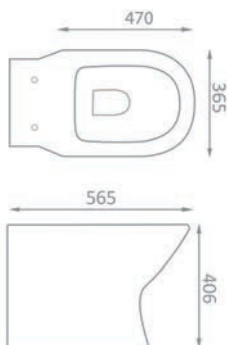

WC Components

Oregon 60 WC Base Unit - Matt Moonlight Blue* Ref: ORE60WC-MMB Dimensions: 600 x 250 x 800mm	£291.00 Exc. VAT	£349.20 Inc. VAT	*While Stocks Last
Venice Rimless Back-to-Wall Pan & Slimline Soft Close Seat Ref: VEN-M003	£258.00 Exc. VAT	£309.60 Inc. VAT	
Genesis Concealed Cistern - Dual Flush Ref: GEN-CONC	£54.00 Exc. VAT	£64.80 Inc. VAT	

Total Suite Price

£3,332.00 Exc. VAT

£3,998.40 Inc. VAT

Also Shown With:	Dimensions	Ref.	Exc. VAT	Inc. VAT
Kansas Mirror with Integrated Lights	600 x 800mm	ASC6806-80	£235.00	£282.00
Ebony Towel Rail with Towel Bar - Chrome	1200 x 500mm	EBO-12X5	£188.00	£225.60
Also Available:				
Venice Rimless Wall-Hung Pan & Soft Close Seat	510mm Projection	VEN-M009	£270.00	£324.00
Oregon 60 2-Drawer Base Unit - Matt Moonlight Blue	590 x 470 x 500mm	ORE60BU-MMB	£688.00	£825.60
Oregon 60 Resin Basin	600 x 480mm	OR60BS	£145.00	£174.00