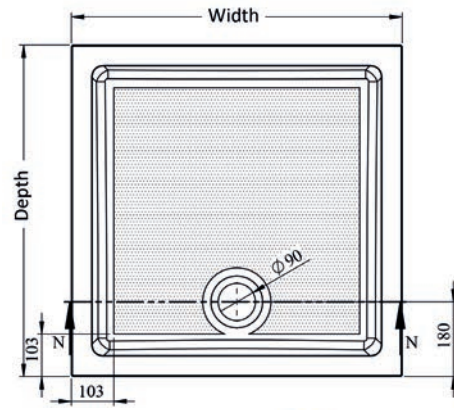

Square Tray Sizes:

Size	Ref.	Exc. VAT	Inc. VAT
700 x 700mm	AS700	£118.00	£141.60
760 x 760mm	AS760	£118.00	£141.60
800 x 800mm	AS800	£135.00	£162.00
900 x 900mm	AS900	£193.00	£231.60

Rectangular Tray Sizes:

Size	Ref.	Exc. VAT	Inc. VAT
800 x 700mm	AS8/7	£161.00	£193.20
900 x 700mm	AS9/7	£187.00	£224.40
900 x 760mm	AS9/76	£191.00	£229.20
900 x 800mm	AS9/8	£186.00	£223.20
1000 x 700mm	AS1/7	£202.00	£242.40
1000 x 800mm	AS1/8	£248.00	£297.60
1100 x 800mm	AS11/8	£254.00	£304.80
1200 x 700mm	AS12/7	£230.00	£276.00
1200 x 760mm	AS12/76	£230.00	£276.00
1200 x 800mm	AS12/8	£236.00	£283.20
1200 x 900mm	AS12/9	£251.00	£301.20
1300 x 800mm	AS13/8	£372.00	£446.40
1400 x 700mm	AS14/7	£372.00	£446.40
1400 x 800mm	AS14/8	£381.00	£457.20
1400 x 900mm	AS14/9	£404.00	£484.80
1500 x 800mm	AS15/8	£433.00	£519.60
1500 x 900mm	AS15/9	£433.00	£519.60
1600 x 700mm	AS16/7	£429.00	£514.80
1600 x 800mm	AS16/8	£438.00	£525.60
1600 x 900mm	AS16/9	£454.00	£544.80
1700 x 700mm	AS17/7	£478.00	£573.60
1700 x 760mm	AS17/76	£478.00	£573.60
1700 x 800mm	AS17/8	£487.00	£584.40
1700 x 900mm	AS17/9	£493.00	£591.60
1800 x 800mm	AS18/8	£539.00	£646.80

Quadrant Tray Size

Size	Ref.	Exc. VAT	Inc. VAT
800mm Quad	AS8Q	£193.00	£231.60
900mm Quad	AS9Q	£209.00	£250.80
1000 x 800mm Quad LH or RH	AS1/8Q	£319.00	£382.80

Panel Kit Options

Kit Type	Ref.	Exc. VAT	Inc. VAT
Rectangular Tray Kit	ASCPANREC	£140.00	£168.00
Large Rectangular Kit <i>For trays 1800mm+</i>	ASCPANLRG	£166.00	£199.20
Square Tray Kit	ASCPANSQ	£123.00	£147.60
Quadrant & Offset Quadrant Tray Kit	ASCPANQ	£134.00	£160.80