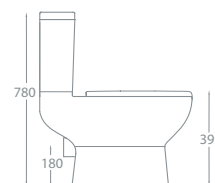

Total Suite Price	£1,802.00 Exc. VAT	£2,162.40 Inc. VAT
4-Piece Price Inc. Seat	£444.00 Exc. VAT	£532.80 Inc. VAT