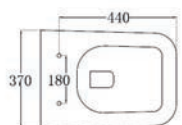

Verona Rimless Wall-Hung

Qx
10 YEAR
MANUFACTURERS
GUARANTEE

Bath Components

	Dimensions	Ref.	Exc. VAT	Inc. VAT
Verona Freestanding Bath with Pre-Fitted Click-Clack Waste	1700 x 750mm	ICN-1026	£1,513.00	£1,815.60
Grosvenor Floorstanding Single Lever Bath Shower Mixer & Kit	-	ASC-8170B	£444.00	£532.80

Basin Components

	Dimensions	Ref.	Exc. VAT	Inc. VAT
Verona 525 Ceramic Wall-Hung Basin (1TH Only)	525 x 450mm	VER-7105	£213.00	£255.60
Urban Basin Mono inc. Click-Clack Waste	-	ALP-9072W	£83.00	£99.60

WC Components

	Dimensions	Ref.	Exc. VAT	Inc. VAT
Verona Rimless Wall-Hung Pan & Soft Close Seat	-	VER-WH09	£274.00	£328.80
Ascent Mechanical WC Frame	-	ASC215-A1	£260.00	£312.00
Ascent Ebony Push-Button Flush Plate - Chrome	-	EB41101	£29.00	£34.80

Total Suite Price

£2,816.00 Exc. VAT

£3,379.20 Inc. VAT

WC Supplied with concealed fixings