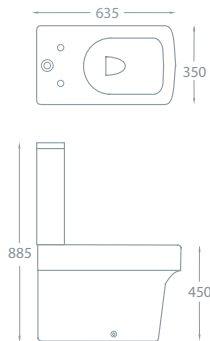

WC's At A Glance

Price is for Close Coupled WC Suite including Seat

SHORT PROJECTION