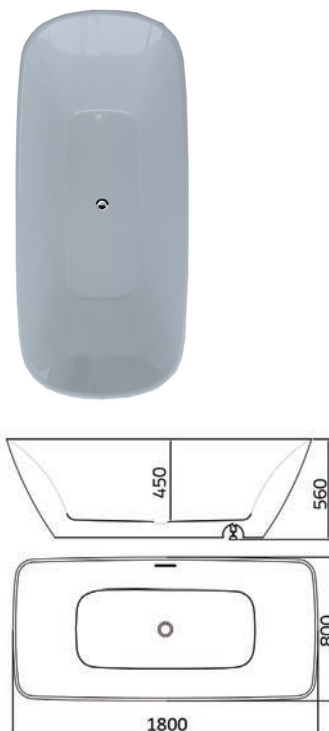

1800 x 800mm

Description	Dimensions L x W x H (mm)	Ref.	Capacity	Exc. VAT	Inc. VAT
Seville Freestanding Bath - White with Airspa	1800 x 800 x 560mm	AB288-B3	280 Ltr	£2,750.00	£3,300.00
Seville Freestanding Bath - Black (Bath Only)	1800 x 800 x 560mm	PB288-C	280 Ltr	£1,999.00	£2,398.80