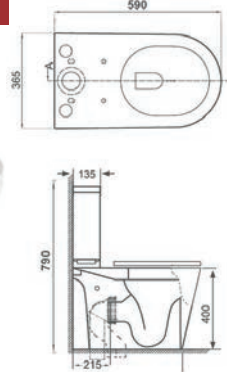

Evora Tall Open - See p20
£350.00 Exc. VAT £420.00 Inc. VAT

RIMLESS

COMFORT HEIGHT PAN

SHORT PROJECTION

Aveiro Open - See p14
£354.00 Exc. VAT £424.80 Inc. VAT

RIMLESS

SHORT PROJECTION

Oregon Open-Sided - See p36
£357.00 Exc. VAT £428.40 Inc. VAT