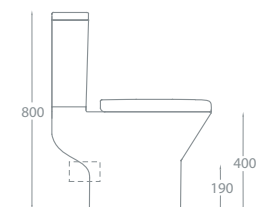

600mm Projection

Bath Components

	Dimensions	Ref.	Exc. VAT	Inc. VAT
Carolina Single Ended, Standard Spec Bath	1700 x 700mm	CAR017/7	£226.00	£271.20
Superstyle Acrylic Bath Front Panel - White	1700mm	S/STY17	£51.00	£61.20
Superstyle Acrylic Bath End Panel - White	700mm	S/STY7	£29.00	£34.80
Classic Nouveau 2-Fold Bath Screen	1400mm (H) x 860mm (W)	QX141BSPSC	£254.00	£304.80
QX Bath Pop-Up Waste	-	QXW1908	£40.00	£48.00
Montana Bath Filler	-	ASC-8184A	£131.00	£157.20
Ohio Round Shower Head	200mm Diameter	FLS-8002C	£55.00	£66.00
Ohio Shower Head Fixing Arm	400 x 24mm	FLS-801C	£46.00	£55.20
Ohio Twin Thermostatic Shower Valve with 1 Outlet (Controls 1 Function)	-	QXCVQ01	£194.00	£232.80