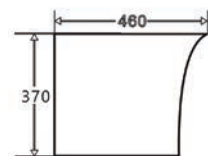

Basin Components

	Dimensions	Ref.	Exc. VAT	Inc. VAT
Rimini 470 Ceramic Wall-Hung Basin (1TH Only)	470 x 460mm	RIM-7108	£181.00	£217.20
Charlotte Basin Mono inc. Click-Clack Waste	-	ASC-8922W	£74.00	£88.80