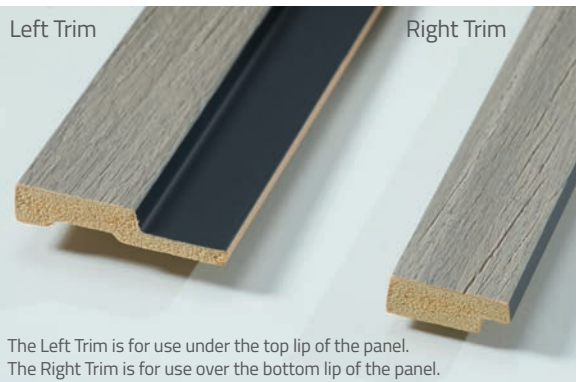

Wood Finish Bathroom Panels - 12mm Overall Thickness

Waterproof*

Can be fully emersed in water without affecting the structure of the panel

Effective Noise Reduction

Adds acoustic protection due to the shape and density of the board

Wood Finish

Versatile woodgrain in three colour options with a textured finish

Environmental Benefits

Made from 100% recycled material and can be recycled in the future

Board Finish	Ref.	Dimensions (WxHxD)	Exc. VAT	Inc. VAT
Natural Oak	AQUANO	300 x 2600 x 12mm	£100.00	£120.00
Grey Oak	AQUAGO	300 x 2600 x 12mm	£100.00	£120.00
Charcoal	AQUACC	300 x 2600 x 12mm	£100.00	£120.00

Trim	Ref.	Dimensions (WxHxD)	Exc. VAT	Inc. VAT
Natural Oak - Left Hand	AQUALHNO	55.5 x 2600 x 12mm	£28.00	£33.60
Natural Oak - Right Hand	AQUARHNO	32.5 x 2600 x 12mm	£28.00	£33.60
Grey Oak - Left Hand	AQUALHGO	55.5 x 2600 x 12mm	£28.00	£33.60
Grey Oak - Right Hand	AQUARHGO	32.5 x 2600 x 12mm	£28.00	£33.60
Charcoal - Left Hand	AQUALHCC	55.5 x 2600 x 12mm	£28.00	£33.60
Charcoal - Right Hand	AQUARHCC	32.5 x 2600 x 12mm	£28.00	£33.60

*NOTE: Whilst panels are waterproof, they are not water tight, therefore use within an enclosure is not advised.