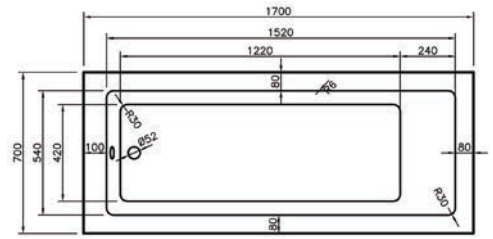

Nevada

Double Ended Bath

Height (Exc. Legs) - 420mm

Selection of Bath Panels Available p132-133

Dimensions	Capacity	Ref.	Exc. VAT	Inc. VAT
1700 x 800mm	225 Ltr	NEV17/8	£402.00	£482.40
1800 x 800mm	235 Ltr	NEV18/8	£402.00	£482.40

Dimensions	Capacity	Ref.	Exc. VAT	Inc. VAT
1700 x 800mm	225 Ltr	NEV17/8S	£523.00	£627.60
1800 x 800mm	235 Ltr	NEV18/8S	£523.00	£627.60