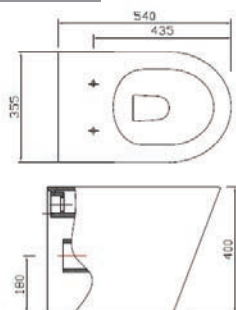

WC Components

Oregon Rimless Back-to-Wall Pan & Soft Close Seat Ref: OR-1363BTW	
£298.00 Exc. VAT	£357.60 Inc. VAT
Genesis Concealed Cistern - Dual Flush Ref: GEN-CONC	
£54.00 Exc. VAT	£64.80 Inc. VAT

Total Suite Price

£3,439.00 Exc. VAT

£4,126.80 Inc. VAT

Also Shown With:

	Dimensions	Ref.	Exc. VAT	Inc. VAT
Utah Mirror with LED Light Strip & Matt Black Frame	500 x 600mm	ASC5060	£254.00	£304.80
Utah Towel Rail - Matt Black	800 x 500mm	UTA-8X5MB	£71.00	£85.20

Also Available

Oregon Rimless Wall-Hung Pan & Slim Soft Close Seat	540mm Projection	OR-1363WH	£323.00	£387.60
Venice Slim Soft Close Seat (Not Pictured)	-	VEN-M004	£76.00	£91.20