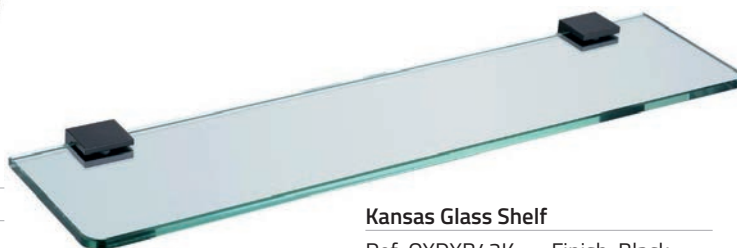

Kansas Towel Bar

Ref: QDXB39K Finish: Black
Dimensions: 600mm x 65mm x 20mm
£81.00 Exc. VAT **£97.20 Inc. VAT**

Kansas Glass Shelf

Ref: QDXB42K Finish: Black
Dimensions: 500mm x 115mm x 8mm
£52.00 Exc. VAT **£62.40 Inc. VAT**