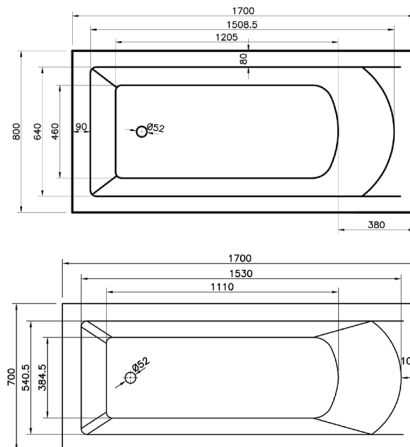

- 5mm Acrylic • Supplied without Tap Holes • Available Ascent Superspec where stated

Eden

Single Ended Bath

GENESIS

Height (Exc. Legs) - 1700 x 700mm - 410mm
Height (Exc. Legs) - 1700 x 800mm - 440mm

Dimensions	Capacity	Ref.	Exc. VAT	Inc. VAT
1700 x 700mm	190 Ltr	EDE17/7	£349.00	£418.80
1700 x 800mm	210 Ltr	EDE17/8	£402.00	£482.40

Indiana

Thin Edged Bath

Single Ended Bath

Height (Exc. Legs) - 400mm

GENESIS

ascent
SUPERSPEC

Dimensions	Capacity	Ref.	Exc. VAT	Inc. VAT
1700 x 700mm	230 Ltr	IND17/7	£347.00	£416.40

Dimensions	Capacity	Ref.	Exc. VAT	Inc. VAT
1700 x 700mm	230 Ltr	IND17/7S	£451.00	£541.20

Oklahoma

Thin Edged Bath

Single Ended Bath

Height (Exc. Legs) - 400mm

GENESIS

ascent
SUPERSPEC

Dimensions	Capacity	Ref.	Exc. VAT	Inc. VAT
1700 x 700mm	185 Ltr	OKL17/7	£347.00	£416.40

Dimensions	Capacity	Ref.	Exc. VAT	Inc. VAT
1700 x 700mm	185 Ltr	OKL17/7S	£451.00	£541.20