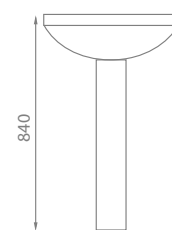

Basin Components

	Dimensions	Ref.	Exc. VAT	Inc. VAT
Carolina 560 Ceramic Basin (1TH Only)	560 x 460mm	UKB-B501	£82.00	£98.40
Carolina Pedestal	-	UKB-P501	£51.00	£61.20
Montana Basin Mono inc. Click-Clack Waste	-	ASC-8182AW	£75.00	£90.00