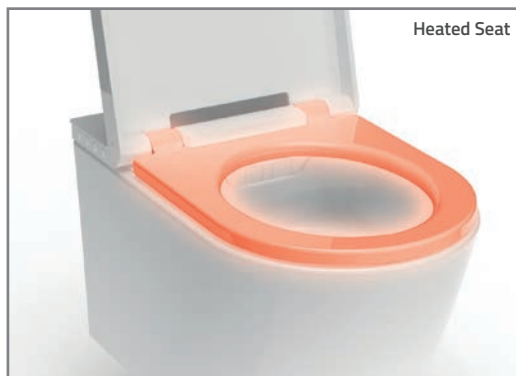

NEW Lucerne Wall-Hung WC

SMART WC

Features:

- Heated Seat
- Curved, integrated water nozzle
- Antibacterial
- Warm Air Dryer
- Motion Sensor Night Light
- Remote Control
- Quick Release Soft Close Seat

Note: