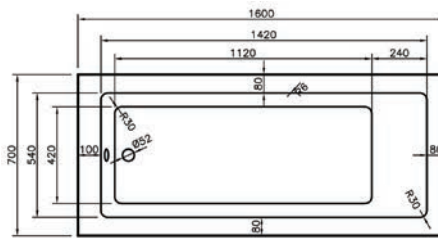

Nevada

Double Ended Bath

Height (Exc. Legs) - 420mm

Selection of Bath Panels Available p132-133

Dimensions	Capacity	Ref.	Exc. VAT	Inc. VAT
1700 x 800mm	225 Ltr	NEV17/8	£402.00	£482.40
1800 x 800mm	235 Ltr	NEV18/8	£402.00	£482.40

Dimensions	Capacity	Ref.	Exc. VAT	Inc. VAT
1700 x 800mm	225 Ltr	NEV17/8S	£523.00	£627.60
1800 x 800mm	235 Ltr	NEV18/8S	£523.00	£627.60