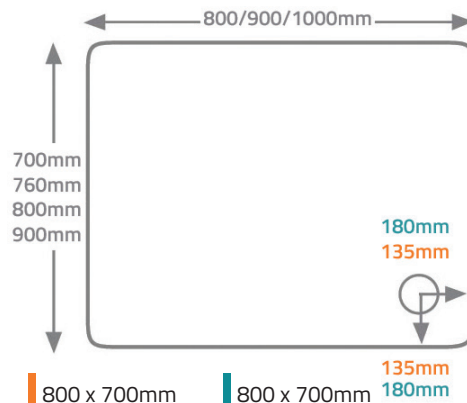

40mm & 80mm Tray Specifications

Genesis 40mm Trays

QX 80mm Cast Stone Trays

- | | |
|---------------|---------------|
| 700 x 700mm | 700 x 700mm |
| 760 x 760mm | 760 x 760mm |
| 800 x 800mm | 800 x 800mm |
| 900 x 900mm | 900 x 900mm |
| 1000 x 1000mm | 1000 x 1000mm |