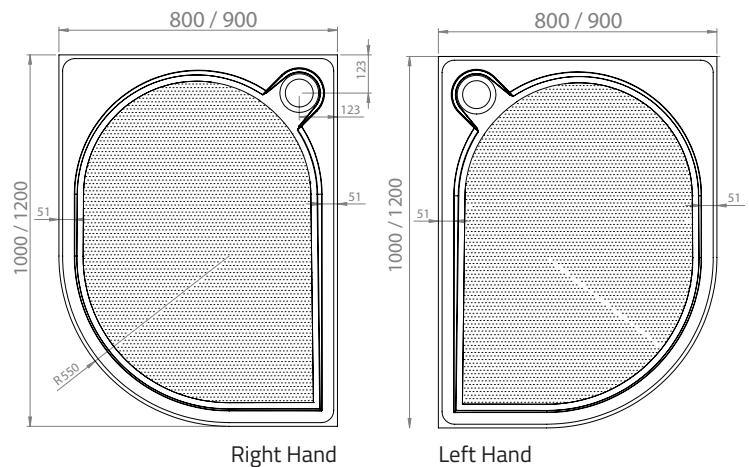

Ascent Offset Quadrant Trays

Right Hand

Left Hand

Ascent 90mm Shower Trap & Removable Waste

Ref: TAST1CP-K
Finish: Chrome
£13.00 Exc. VAT
£15.60 Inc. VAT

QX 90mm Shower Trap & Removable Waste

Ref: TAST2BL-K
Finish: Black
£21.00 Exc. VAT
£25.20 Inc. VAT

QX 90mm Shower Trap & Removable Waste

Ref: TAST4BBS-K
Finish: Brushed Brass
£29.00 Exc. VAT
£34.80 Inc. VAT