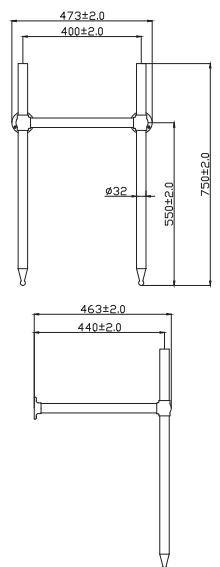

Total Suite Price

£1,254.00 Exc. VAT £1,504.80 Inc. VAT

Also Shown With:

	Dimensions	Ref.	Exc. VAT	Inc. VAT
Charlotte Mirror with Integrated Light	600 x 800 x 33mm	ASC6800LY	£285.00	£342.00
Grosvenor Roll Holder	209 x 85 x 50mm	KRO-003	£48.00	£57.60
Grosvenor Towel Ring	151 x 65 x 173mm	KRO-004	£31.00	£37.20
Monza Rail - Anthracite Finish*	1100 x 630mm	MON-11X63	£544.00	£652.80
Traditional Radiator Valves (Pair) - Supplied Angled or Straight	-	RV/V710 or 707	£31.00	£37.20
*Roma Rail also available with radiator in White Finish	1100 x 630mm	ROM-11X63	£544.00	£652.80