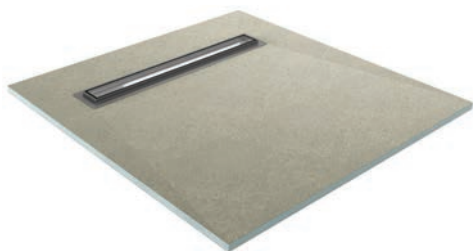

Ascent Linear Drain Pre-Formed Trays

Linear Tray, Shower Base

Size	Ref.	Thickness at Edge	Linear Drain Size	Exc. VAT	Inc. VAT
900 x 900mm	SBAS9X9L	20mm	600mm	£236.00	£283.20
1000 x 1000mm	SBAS10X10L	20mm	700mm	£291.00	£349.20
1200 x 1200mm	SBAS12X12L	20mm	900mm	£420.00	£504.00
1200 x 760mm	SBAS12X76L	20mm	900mm	£266.00	£319.20
1200 x 800mm	SBAS12X8L	20mm	900mm	£282.00	£338.40
1200 x 900mm	SBAS12X9L	30mm	600mm	£315.00	£378.00
1400 x 900mm	SBAS14X9L	30mm	600mm	£365.00	£438.00
1500 x 800mm	SBAS15X8L	20mm	1200mm	£348.00	£417.60
1500 x 900mm	SBAS15X9L	30mm	600mm	£392.00	£470.40
1600 x 900mm	SBAS16X9L	20mm	1200mm	£420.00	£504.00
1700 x 900mm	SBAS17X9L	20mm	1200mm	£447.00	£536.40
1850 x 900mm	SBAS18X9L	20mm	1200mm	£486.00	£583.20