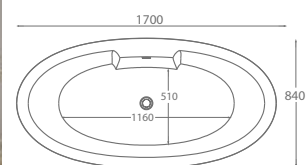

Removable Panel for easy Tap & Waste access

Description	Dimensions L x W x H (mm)	Ref.	Weight	Capacity	Exc. VAT	Inc. VAT
Venice Freestanding Bath*	1700 x 850 x 590	ICN-1035	51kg	236 Ltr	£1,606.00	£1,927.20

Includes Pre-Fitted Click-Clack Waste

*While Stocks Last

Opal Freestanding Bath	1700 x 840 x 590	QX-OPA1700	45kg	270 Ltr	£1,510.00	£1,812.00

Includes Pre-Fitted Click-Clack Waste