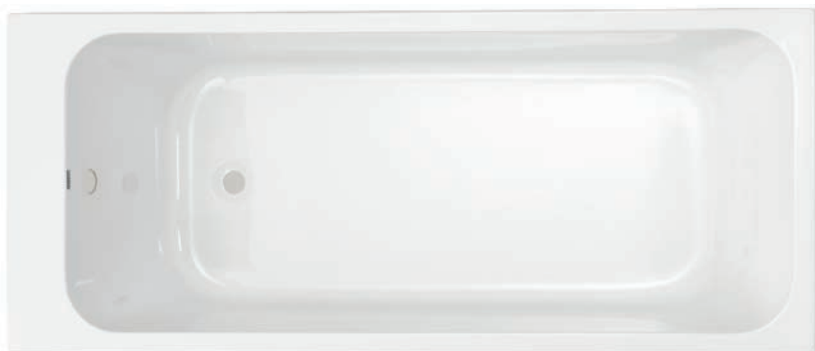

Indiana

Thin Edged Bath

Single Ended Bath

Height (Exc. Legs) - 400mm

GENESIS

ascent
SUPERSPEC

Dimensions	Capacity	Ref.	Exc. VAT	Inc. VAT
1700 x 700mm	230 Ltr	IND17/7	£347.00	£416.40

Dimensions	Capacity	Ref.	Exc. VAT	Inc. VAT
1700 x 700mm	230 Ltr	IND17/7S	£451.00	£541.20