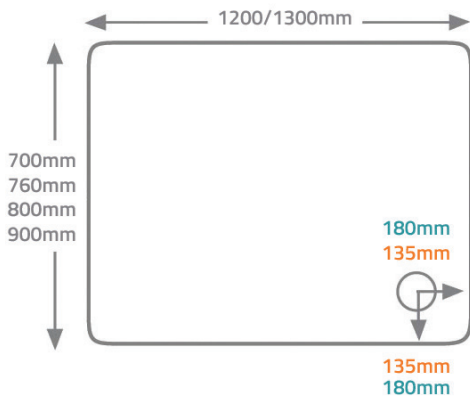

1200 x 700mm	1200 x 700mm
1200 x 760mm	1200 x 760mm
1200 x 800mm	1200 x 800mm
1200 x 900mm	1200 x 900mm
1300 x 800mm