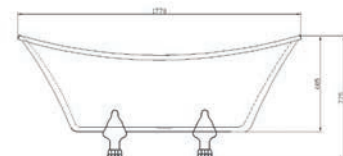

1770 x 710mm • 1520 x 710mm

Description	Dimensions L x W x H (mm)	Ref.	Weight	Capacity	Exc. VAT	Inc. VAT
Latina Freestanding Bath & Feet	1770 x 710 x 775	ICN-831	55kg	195 Ltr	£1,110.00	£1,332.00
Marino Freestanding Bath & Feet	1520 x 710 x 770	ICN-83015A	45kg	142 Ltr	£1,064.00	£1,276.80
Marino Freestanding Bath & Feet*	1700 x 710 x 770	ICN-83017A	55kg	160 Ltr	£1,090.00	£1,308.00

Marino Bath is not suitable for use with the ICW-08 Waste

*While Stocks Last