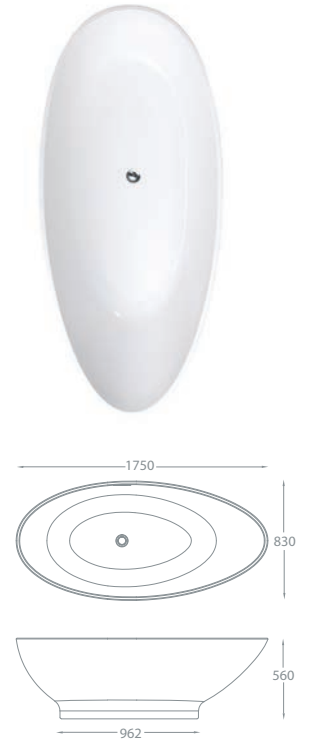

1750 x 830mm • 1700 x 700mm

Top edge thickness of 15mm consisting of acrylic with resin and fibreglass reinforcement

Description	Dimensions L x W x H (mm)	Ref.	Weight	Capacity	Exc. VAT	Inc. VAT
Icon Freestanding Bath <i>Includes Pre-Fitted Click-Clack Waste</i>	1750 x 830 x 560	QX-IC01750	47kg	275 Ltr	£1,653.00	£1,983.60
Estoril Freestanding Bath <i>Includes Pre-Fitted Click-Clack Waste</i>	1700 x 700 x 575	EST-17/7	45kg	250 Ltr	£1,475.00	£1,770.00