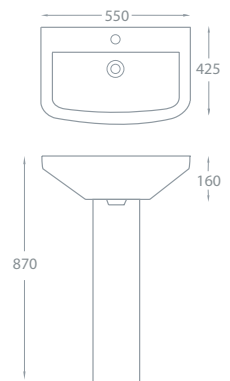

600mm Projection