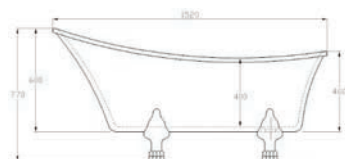

1770 x 710mm • 1520 x 710mm

Description	Dimensions L x W x H (mm)	Ref.	Weight	Capacity	Exc. VAT	Inc. VAT
Latina Freestanding Bath & Feet	1770 x 710 x 775	ICN-831	55kg	195 Ltr	£1,110.00	£1,332.00
Marino Freestanding Bath & Feet	1520 x 710 x 770	ICN-83015A	45kg	142 Ltr	£1,064.00	£1,276.80
Marino Freestanding Bath & Feet*	1700 x 710 x 770	ICN-83017A	55kg	160 Ltr	£1,090.00	£1,308.00

Marino Bath is not suitable for use with the ICW-08 Waste

*While Stocks Last