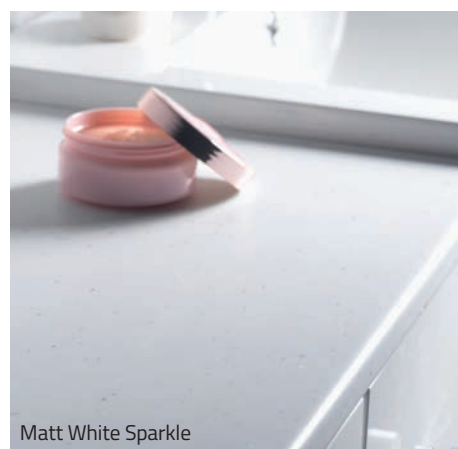

Variety of Worktop Size, Finish and Material Options

Matching Painted Worktops

Description	Dimensions	Ref.	Gloss White		Platinum Grey	
			Exc. VAT	Inc. VAT	Exc. VAT	Inc. VAT
Q-Line 600 Worktop - Standard 350mm Depth	600 x 350 x 30mm	GQ600WT	£63.00	£75.60	£65.00	£78.00
Q-Line 600 Slim Worktop - Slimline 250mm Depth	600 x 250 x 30mm	GQ600SLWT	£47.00	£56.40	£47.00	£56.40
Q-Line 1500 Worktop - Standard 350mm Depth	1500 x 350 x 30mm	GQ150WT	£150.00	£180.00	£163.00	£195.60
Q-Line 1500 Slim Worktop - Slimline 250mm Depth	1500 x 250 x 30mm	GQ150SLWT	£109.00	£130.80	£116.00	£139.20
Q-Line 2400 Worktop - Standard 350mm Depth	2400 x 350 x 30mm	GQ240WT	£237.00	£284.40	£260.00	£312.00