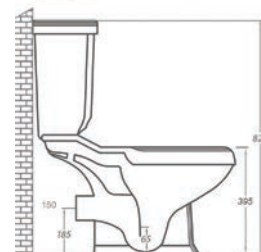

Also Shown With:

	Dimensions	Ref.	Exc. VAT	Inc. VAT
Radius Round Mirror with LED Light	600mm Round	ASC6602	£243.00	£291.60