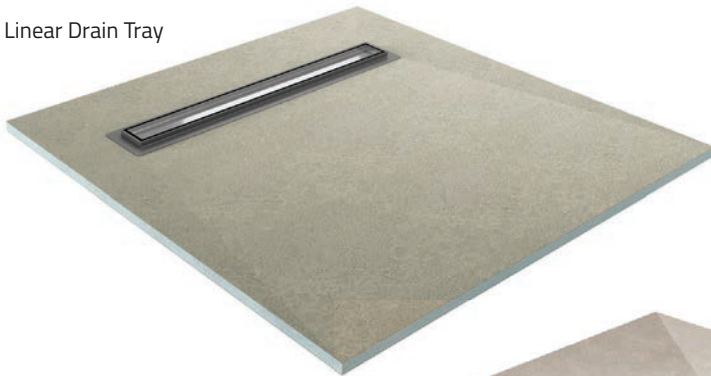

Square Drain Tray
Corner Drain

Ascent Wetroom Trays

Pre-Formed Wetroom Shower Base

Designed for walk-in shower and wetroom applications, the Ascent Wetroom Trays are pre-formed to create an effective water slope to the drain. They are floor level panels that can easily be trimmed to fit the shower area. Trays are ready to receive a tiled finish of the customers choice.

Ascent pre-formed Wetroom Trays are made using a waterproof extruded polystyrene (XPS) and are covered on both sides in a combination of polymer resin and quartz, compatible with most tile adhesives. All Wetroom Trays are exclusively made to accept our QX range of Linear and Square Drains. They are sufficiently robust to be covered with mosaic tiles without the risk of compression through point loading.

Ascent Wetroom Trays and Boards are suitable for use with Underfloor Heating. All Drains can also be used without a shower base. **NOTE: Ascent Wetroom Trays ARE NOT SUITABLE for Vinyl Flooring.**

Linear Drain Tray