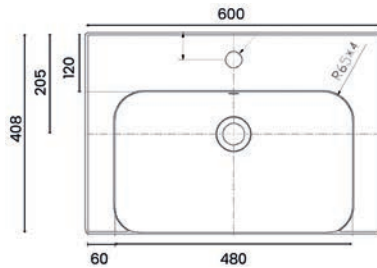

Evora Base Unit also available in Platinum Grey (left) See p279

Furniture Components

Evora 60 2-Door Base Unit - Gloss White	Ref: EVO60BW	Dimensions: 590 x 375 x 800mm	£274.00 Exc. VAT	£328.80 Inc. VAT
Domino 60 Resin Basin	Ref: DOM60BAS	Dimensions: 600 x 400mm	£152.00 Exc. VAT	£182.40 Inc. VAT
Evora Basin Mono inc. Click-Clack Waste	Ref: ASC-9662W		£77.00 Exc. VAT	£92.40 Inc. VAT