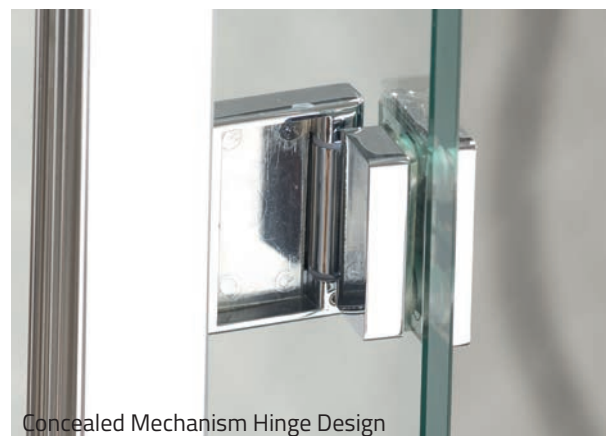

Concealed Mechanism Hinge Design