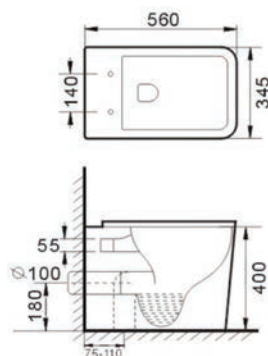

Furniture Components

Urban 50 1-Door Base Unit - Gloss White

Ref: UR50W Dimensions: 490 x 345 x 800mm

£184.00 Exc. VAT **£220.80 Inc. VAT**

Urban 50 WC Base Unit with no top (for 1-piece basin)

Ref: UR50WCNTW Dimensions: 500 x 345 x 800mm

£174.00 Exc. VAT **£208.80 Inc. VAT**

Urban 100 1-Piece Resin Basin (Reversible)

Ref: UR100BS Dimensions: 1000 x 350mm

£260.00 Exc. VAT **£312.00 Inc. VAT**

Urban Basin Mono inc. Click-Clack Waste

Ref: ALP-9072W

£83.00 Exc. VAT **£99.60 Inc. VAT**

RIMLESS

560mm Projection