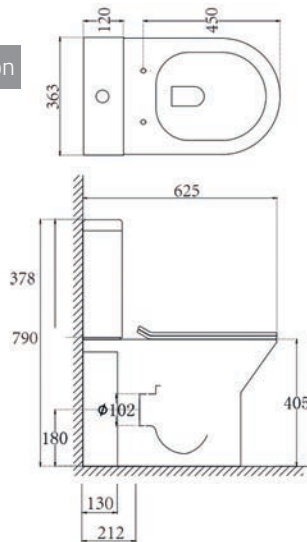

WC Components

Venice Rimless Close Coupled Pan, with Open Sides & Soft Close Seat
Ref: VEN-OP02
£235.00 Exc. VAT **£282.00 Inc. VAT**

Venice Close Coupled Cistern & Fittings for Open Sided Pan
Ref: VEN/R-OP04
£81.00 Exc. VAT **£97.20 Inc. VAT**

Total Suite Price £2,585.00 Exc. VAT **£3,102.00 Inc. VAT**

Also Shown With:	Dimensions	Ref.	Exc. VAT	Inc. VAT
Opal Round Mirror with Black Frame	600mm Round	ASC0606-25	£250.00	£300.00

Also Available:

Venice Rimless Close Coupled Pan, with Closed Sides & Soft Close Seat	VEN-1223CA	£249.00	£298.80
Venice Close Coupled Cistern & Fittings for Open Sided Pan	VEN/R-OP04	£81.00	£97.20

Opal 1200mm 1-Piece Furniture Combination:

Opal 60 2-Door Base Unit - Platinum Grey	OP60FLPL	£577.00	£692.40
Opal 60 WC Base Unit (no top) - Platinum Grey	OP60WCNTPL	£246.00	£295.20
Opal 120 1-Piece Basin (LH or RH) - Pictured Left Hand	OP120BSN	£358.00	£429.60

Opal 1200mm 1-Piece Furniture Combination Total £1,181.00 **£1,417.20**