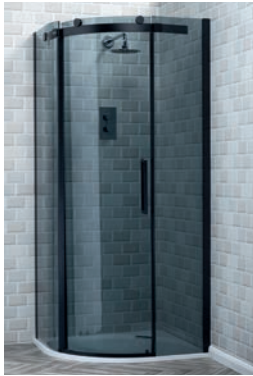

Roma Rimless Comfort Height
Back-to-Wall Pan & Soft Close Seat

Porto 60 Base Unit - Shown Wall-Hung

Total Suite Price: £5,734.00 Exc. VAT **£6,880.80 Inc. VAT**

Bath Components

	Dimensions	Ref.	Exc. VAT	Inc. VAT
Seville Freestanding Bath - Black	1800 x 800mm	PB288-C	£1,999.00	£2,398.80
Kansas Floorstanding Bath Shower Mixer	-	ASC-9990B	£362.00	£434.40