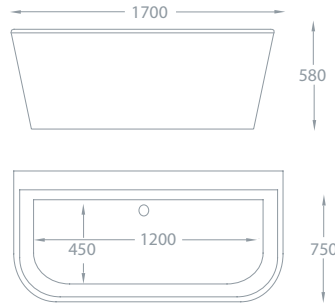

Monza Rimless Back-to-Wall