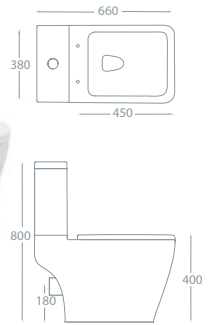

RIMLESS

Charlotte - See p40
£342.00 Exc. VAT £410.40 Inc. VAT

COMFORT HEIGHT PAN

NEW Kansas - See p10
£346.00 Exc. VAT £415.20 Inc. VAT

RIMLESS

Rimini - See p28
£347.00 Exc. VAT £416.40 Inc. VAT

RIMLESS

SHORT PROJECTION