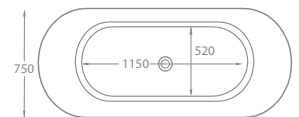

1650 x 700mm • 1700 x 750mm

Description	Dimensions L x W x H (mm)	Ref.	Weight	Capacity	Exc. VAT	Inc. VAT
Roma Freestanding Bath <i>Includes Pre-Fitted Click-Clack Waste</i>	1650 x 700 x 600/800	QX-RMA1650	55kg	260 Ltr	£1,517.00	£1,820.40

Valentina Freestanding Bath <i>Includes Pre-Fitted Click-Clack Waste</i>	1700 x 750 x 580/720	QX-VAL1700	55kg	260 Ltr	£1,543.00	£1,851.60