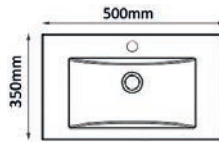

Bath Components

	Dimensions	Ref.	Exc. VAT	Inc. VAT
NEW Aswan Shower Bath - Left or Right Handed	1700 x 700mm	ASW17/7	£255.00	£306.00
NEW Aswan Acrylic Bath Front Panel - Gloss White	1700mm	ASWF/P1700	£110.00	£132.00
NEW Aswan/Giza Acrylic Bath End Panel - Gloss White	700mm	ASWE/P700	£64.00	£76.80
NEW Aswan Reversible Shower Screen	1460mm (H) x 986mm (W)	QXGASWBS	£187.00	£224.40
QX Bath Pop-Up Waste	-	QXW1908	£40.00	£48.00
Evora Bath Filler	-	ASC-9664	£113.00	£135.60
Ebony Round Twin Thermostatic Shower Valve	-	EB-RND-2X1W	£189.00	£226.80
Ohio Round Shower Head & Fixing Arm	-	FLS-8002C & FLS-801C	£101.00	£121.20

Urban 50 Base Unit available in Gloss White, Pearl Grey & Platinum Grey - See p312

Furniture Components

Urban 50 1-Door Base Unit - Pearl Grey	Ref: UR50PG	Dimensions: 495 x 345 x 800mm
£201.00 Exc. VAT	£241.20 Inc. VAT	
Q-Line 50 Square Resin Basin - 1TH	Ref: QXLINE500	Dimensions: 500 x 350mm
£130.00 Exc. VAT	£156.00 Inc. VAT	
Evora Basin Mono inc. Click-Clack Waste	Ref: ASC-9962W	
£77.00 Exc. VAT	£92.40 Inc. VAT