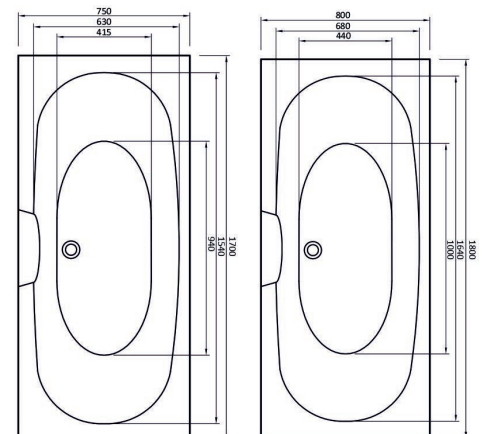

Dimensions	Capacity	Ref.	Exc. VAT	Inc. VAT
1700 x 750mm	225 Ltr	NEB17/75	£470.00	£564.00
1800 x 800mm	235 Ltr	NEB18/8	£523.00	£627.60