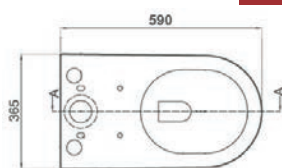

WC Components

Oregon Rimless Open-Sided Close Coupled Pan & Soft Close Seat
Ref: ORE-1363C
£276.00 Exc. VAT **£331.20 Inc. VAT**

Venice Close Coupled Cistern & Fittings for Open Sided Pan
Ref: VEN/R-OP04
£81.00 Exc. VAT **£97.20 Inc. VAT**

Total Suite Price £2,688.00 Exc. VAT **£3,225.60 Inc. VAT**

Also Shown With:	Dimensions	Ref.	Exc. VAT	Inc. VAT
Nevada 60 Mirror with Integrated Light	400 x 600mm	ASC4060	£158.00	£189.60
Kansas Rail with Mirror - Anthracite Finish	1800 x 381mm	KCT-18X31	£298.00	£357.60

Also Available:

Oregon Comfort Height Close Coupled Pan & Soft Close Seat	-	ORE-1273P	£307.00	£368.40
Venice Close Coupled Cistern & Fittings for Open Sided Pan	-	VEN/R-OP04	£81.00	£97.20