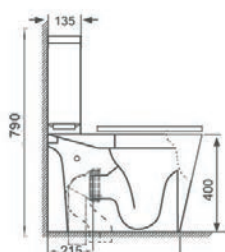

WC Components

Oregon Rimless Open-Sided Close Coupled Pan & Soft Close Seat
Ref: ORE-1363C
£276.00 Exc. VAT **£331.20 Inc. VAT**

Venice Close Coupled Cistern & Fittings for Open Sided Pan
Ref: VEN/R-OP04
£81.00 Exc. VAT **£97.20 Inc. VAT**

Total Suite Price £2,688.00 Exc. VAT **£3,225.60 Inc. VAT**

Also Shown With:	Dimensions	Ref.	Exc. VAT	Inc. VAT
Nevada 60 Mirror with Integrated Light	400 x 600mm	ASC4060	£158.00	£189.60
Kansas Rail with Mirror - Anthracite Finish	1800 x 381mm	KCT-18X31	£298.00	£357.60

Also Available:

Oregon Comfort Height Close Coupled Pan & Soft Close Seat	-	ORE-1273P	£307.00	£368.40
Venice Close Coupled Cistern & Fittings for Open Sided Pan	-	VEN/R-OP04	£81.00	£97.20