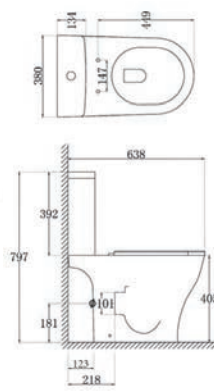

RIMLESS

Charlotte - See p40
£342.00 Exc. VAT £410.40 Inc. VAT

COMFORT HEIGHT PAN

NEW Kansas - See p10
£346.00 Exc. VAT £415.20 Inc. VAT

RIMLESS

Rimini - See p28
£347.00 Exc. VAT £416.40 Inc. VAT

RIMLESS

SHORT PROJECTION