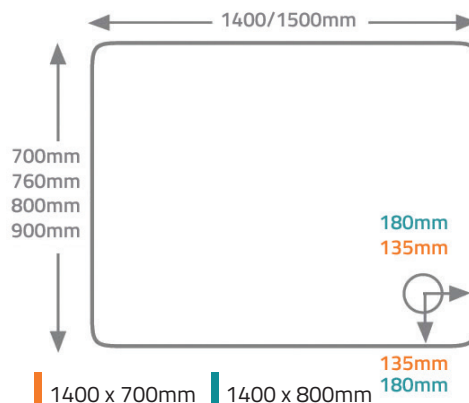

1400 x 700mm	1400 x 800mm
1400 x 800mm	1400 x 900mm
1400 x 900mm	1500 x 760mm
1500 x 700mm	
1500 x 760mm	
1500 x 800mm	
1500 x 900mm