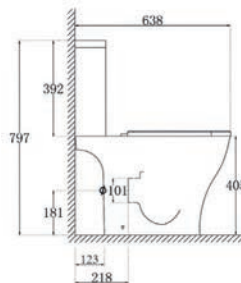

WC Components

Rimini Rimless Close Coupled Pan & Soft Close Seat

Ref: RIM-01343B
£266.00 Exc. VAT **£319.20 Inc. VAT**

Verona Close Coupled Cistern & Fittings for Open Sided Pan

Ref: VEN/R-OP04
£81.00 Exc. VAT **£97.20 Inc. VAT**

Total Suite Price

£3,083.00 Exc. VAT

£3,699.60 Inc. VAT

Also Available:

	Dimensions	Ref.	Exc. VAT	Inc. VAT
Rimini Short Projection Pan & Soft Close Seat <i>to be used with Verona Open Cistern (priced above)</i>	598mm Projection	RIM-1343SP	£178.00	£213.60
Rimini Rimless Back-to-Wall Pan & Soft Close Seat	565mm Projection	RIM-43BTW	£258.00	£309.60
Rimini Elevated Height Pan & Soft Close Seat <i>to be used with Verona Open Cistern (priced above)</i>		TALL1343BH	£346.00	£415.20