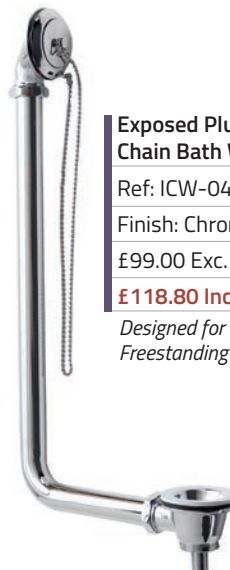

Exposed Plug & Chain Bath Waste

Ref: ICW-04
Finish: Chrome
£99.00 Exc. VAT
£118.80 Inc. VAT

*Designed for
Freestanding Baths*