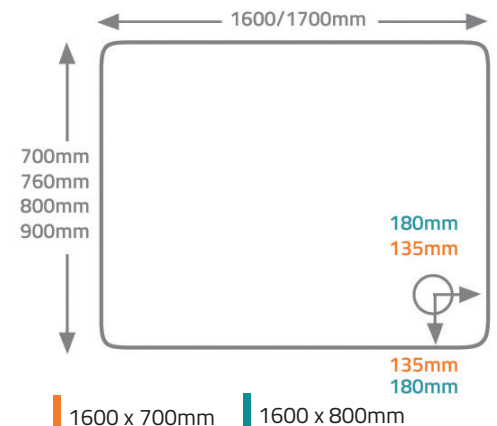

1600 x 700mm	1600 x 800mm
1600 x 760mm	1700 x 700mm
1600 x 800mm	
1600 x 900mm	
1700 x 700mm	
1700 x 760mm	
1700 x 800mm	
1700 x 900mm