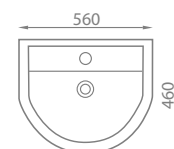

Basin Components

	Dimensions	Ref.	Exc. VAT	Inc. VAT
Carolina 560 Ceramic Basin (1TH Only)	560 x 460mm	UKB-B501	£82.00	£98.40
Carolina Pedestal	-	UKB-P501	£51.00	£61.20
Montana Basin Mono inc. Click-Clack Waste	-	ASC-8182AW	£75.00	£90.00