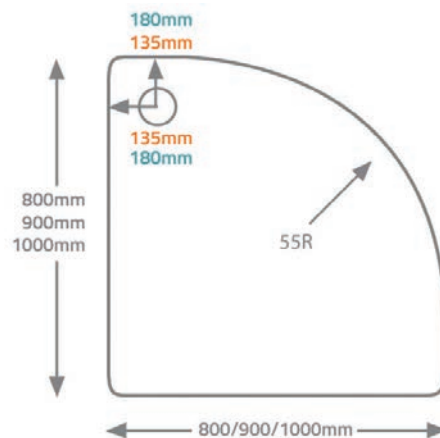

800mm Quad	800mm Quad
900mm Quad	900mm Quad
1000mm Quad	1000mm Quad