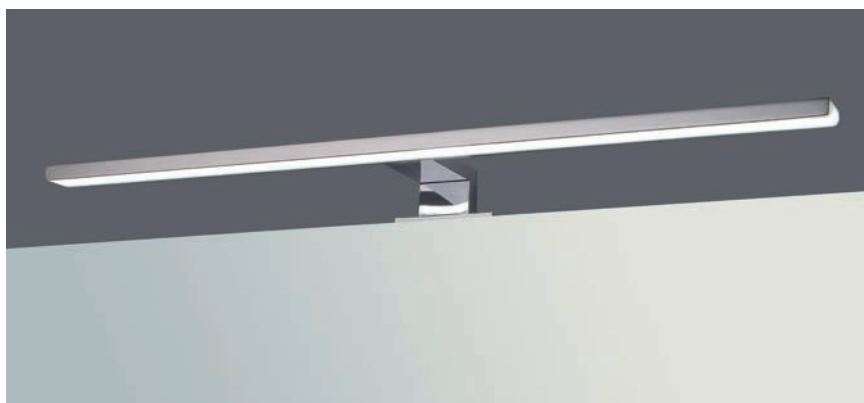

Options Mirrored Cabinets	Dimensions	Ref.	Exc. VAT	Inc. VAT
40 1-Door Mirrored Cabinet	400 x 135 x 615mm	19119	£138.00	£165.60
50 1-Door Mirrored Cabinet	500 x 135 x 615mm	19120	£164.00	£196.80
60 2-Door Mirrored Cabinet	600 x 135 x 615mm	19113	£200.00	£240.00
70 2-Door Mirrored Cabinet	700 x 135 x 615mm	19114	£220.00	£264.00
80 2-Door Mirrored Cabinet	800 x 135 x 615mm	19115	£246.00	£295.20
100 3-Door Mirrored Cabinet	1000 x 135 x 615mm	19117	£287.00	£344.40
120 3-Door Mirrored Cabinet	1200 x 135 x 615mm	19118	£353.00	£423.60