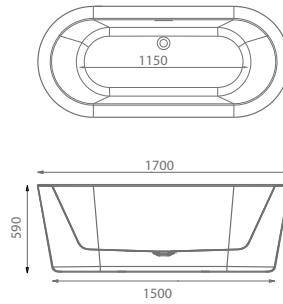

Evora Rimless