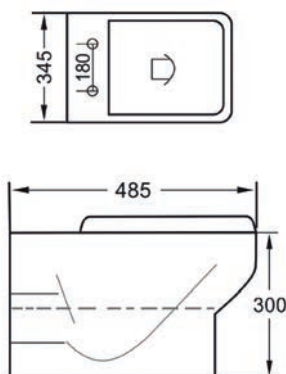

WC Components

Aveiro Rimless Wall-Hung Pan & Soft Close Seat
Ref: AVE-W507C
£271.00 Exc. VAT **£325.20 Inc. VAT**

Ohio Round Push Button Flush Plate - Brushed Brass
Ref: PB-OHBB
£126.00 Exc. VAT **£151.20 Inc. VAT**

NOTE: A Wall-Hung WC Frame and Concealed Cistern would be required for this type of pan installation. Options available from p79-80

Total Suite Price

£2,015.00 Exc. VAT

£2,418.00 Inc. VAT

Also Available:

	Ref.	Exc. VAT	Inc. VAT
Aveiro Rimless Tall Close Coupled Open Sided Pan & Soft Close Seat	AVE-W206C	£285.00	£342.00
Aveiro Close Coupled Cistern & Fittings	AVE-C506	£96.00	£115.20
Aveiro Rimless Back-to-Wall Pan & Soft Close Seat	AVE-W513C	£258.00	£309.60
Aveiro Rimless Tall Back-to-Wall Pan & Soft Close Seat	AVE-W208C	£281.00	£337.20