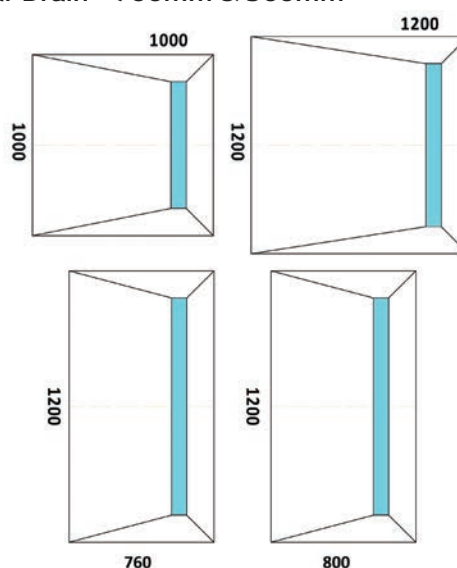

Linear Drain - 700mm & 900mm