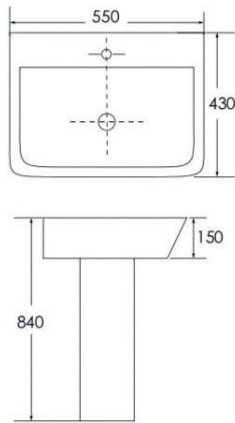

Bath Components

	Dimensions	Ref.	Exc. VAT	Inc. VAT
Monza Freestanding Bath with Pre-Fitted Click-Clack Waste*	1700 x 750mm	ICN-1029	£1,651.00	£1,981.20
Urban Bath Filler	-	ALP-9074	£141.00	£169.20

*While Stocks Last

Basin Components

Monza 550 Ceramic Basin (1TH Only)	
Ref: MON-201D	Dimensions: 550 x 430mm
£144.00 Exc. VAT	£172.80 Inc. VAT
Monza Pedestal	
Ref: MON-201D-PED	
£70.00 Exc. VAT	£84.00 Inc. VAT
Urban Basin Mono inc. Click-Clack Waste	
Ref: ALP-9072W	
£83.00 Exc. VAT	£99.60 Inc. VAT