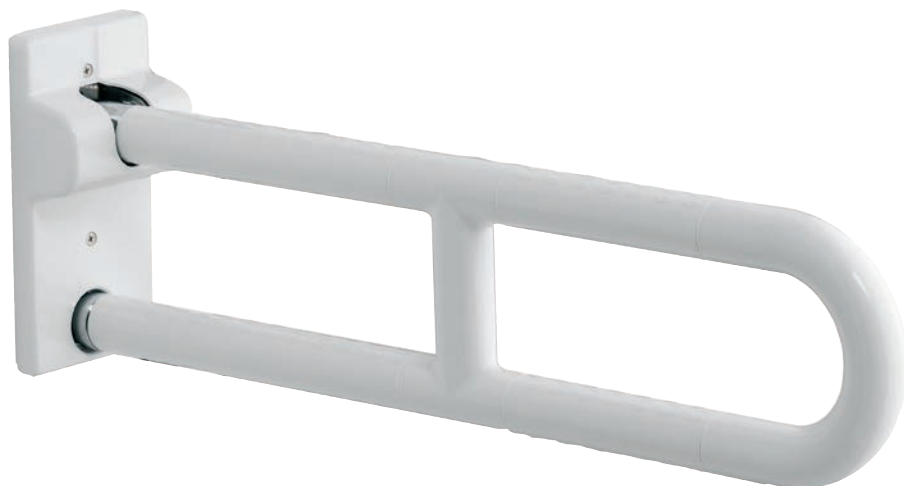

Comfort Folding Rail

Ref: KGB-A01-0025B Finish: White
Dimensions: 102mm x 700mm x 203mm
£226.00 Exc. VAT **£271.20 Inc. VAT**

Material: ABS, Aluminium & Stainless Steel