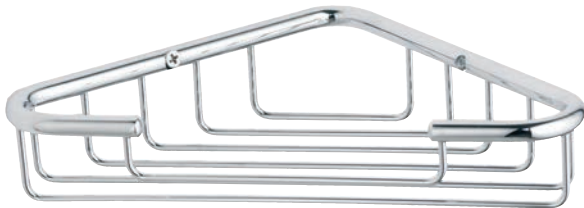

Utah Large Corner Basket

Ref: KBK-001-001 Finish: Chrome
Dimensions: 245mm x 190mm x 45mm
£47.00 Exc. VAT **£56.40 Inc. VAT**