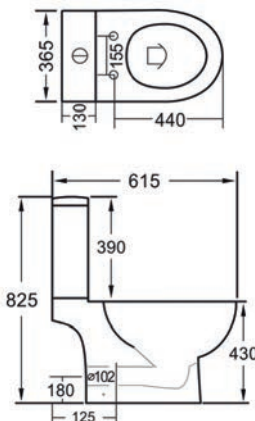

2 x Montana Basin Mono's

Ref: ASC-8182AW	
£150.00 Exc. VAT	£180.00 Inc. VAT

RIMLESS

615mm Projection

SHORT PROJECTION

WC also available with Closed Sides (Priced Below)

WC Components

Estoril Rimless Tall Close Coupled Open Sided Pan & Soft Close Seat