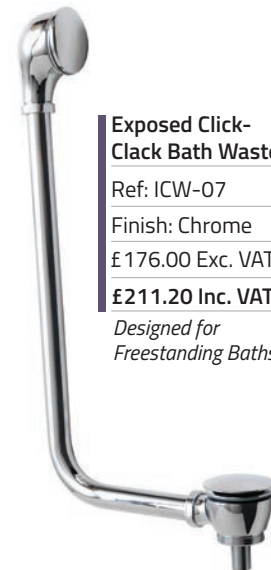

Exposed Plug & Chain Bath Waste

Exposed Click-Clack Bath Waste

Ref: ICW-07
Finish: Chrome
£176.00 Exc. VAT
£211.20 Inc. VAT

*Designed for
Freestanding Baths*

*Only suitable for use with 42mm
Metal Pipe*

Ref: ICW-03 Finish: Chrome
£50.00 Exc. VAT **£60.00 Inc. VAT**

Ref: ICW-01 Finish: Chrome
£42.00 Exc. VAT **£50.40 Inc. VAT**