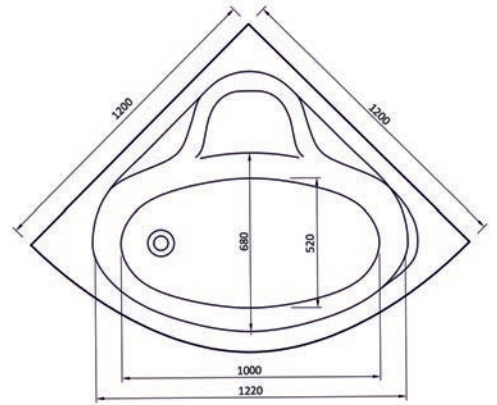

• Superspec 8mm Acrylic • Supplied without Tap Holes

Idaho

Bath Height (Exc. Legs) - 420mm
Panel Height - 520mm

Dimensions	Capacity	Ref.	Exc. VAT	Inc. VAT
1200 x 1200mm	200 Ltr	IDAH1200	£631.00	£757.20
Panel Only	-	IDAHPAN	£260.00	£312.00
Bath Total			£891.00	£1,069.20