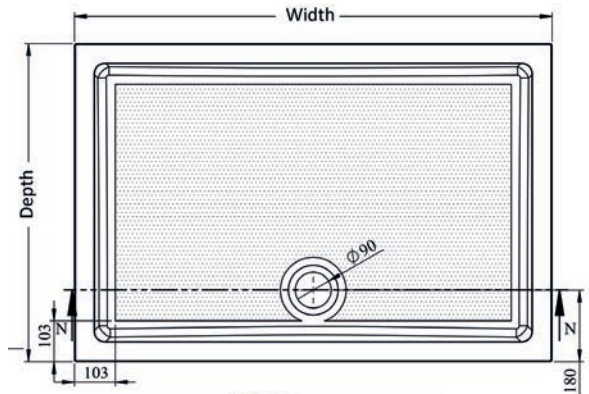

Genesis 40mm Trays

Low Profile, Minimalist, Modern Look, 90mm Waste Hole

Leg & Panel Kit for a Quadrant Shower Tray

- 40mm Stone Resin, Acrylic Capped Tray
- Optional Leg & Panel Kit for Easy-Plumb Installation
- 5 Year Manufacturers Guarantee
- Available in 43 size options
- Requires 90mm Waste Fitting (Not Included)
- Height Including Panel - 135mm