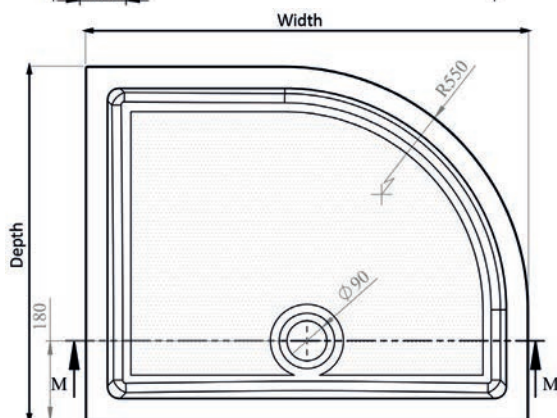

Square Tray Sizes:

Size	Ref.	Exc. VAT	Inc. VAT
700 x 700mm	AS700	£118.00	£141.60
760 x 760mm	AS760	£118.00	£141.60
800 x 800mm	AS800	£135.00	£162.00
900 x 900mm	AS900	£193.00	£231.60

Rectangular Tray Sizes:

Size	Ref.	Exc. VAT	Inc. VAT
800 x 700mm	AS8/7	£161.00	£193.20
900 x 700mm	AS9/7	£187.00	£224.40
900 x 760mm	AS9/76	£191.00	£229.20
900 x 800mm	AS9/8	£186.00	£223.20
1000 x 700mm	AS1/7	£202.00	£242.40
1000 x 800mm	AS1/8	£248.00	£297.60
1100 x 800mm	AS11/8	£254.00	£304.80
1200 x 700mm	AS12/7	£230.00	£276.00
1200 x 760mm	AS12/76	£230.00	£276.00
1200 x 800mm	AS12/8	£236.00	£283.20
1200 x 900mm	AS12/9	£251.00	£301.20
1300 x 800mm	AS13/8	£372.00	£446.40
1400 x 700mm	AS14/7	£372.00	£446.40
1400 x 800mm	AS14/8	£381.00	£457.20
1400 x 900mm	AS14/9	£404.00	£484.80
1500 x 800mm	AS15/8	£433.00	£519.60
1500 x 900mm	AS15/9	£433.00	£519.60
1600 x 700mm	AS16/7	£429.00	£514.80
1600 x 800mm	AS16/8	£438.00	£525.60
1600 x 900mm	AS16/9	£454.00	£544.80
1700 x 700mm	AS17/7	£478.00	£573.60
1700 x 760mm	AS17/76	£478.00	£573.60
1700 x 800mm	AS17/8	£487.00	£584.40
1700 x 900mm	AS17/9	£493.00	£591.60
1800 x 800mm	AS18/8	£539.00	£646.80

Quadrant Tray Size

Size	Ref.	Exc. VAT	Inc. VAT
800mm Quad	AS8Q	£193.00	£231.60
900mm Quad	AS9Q	£209.00	£250.80
1000 x 800mm Quad LH or RH	AS1/8Q	£319.00	£382.80

Panel Kit Options

Kit Type	Ref.	Exc. VAT	Inc. VAT
Rectangular Tray Kit	ASCPANREC	£140.00	£168.00
Large Rectangular Kit <i>For trays 1800mm+</i>	ASCPANLRG	£166.00	£199.20
Square Tray Kit	ASCPANSQ	£123.00	£147.60
Quadrant & Offset Quadrant Tray Kit	ASCPANQ	£134.00	£160.80