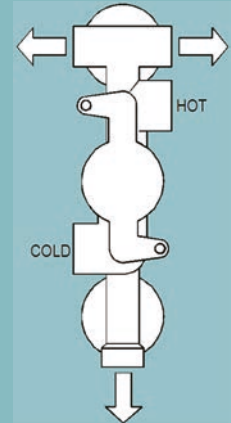

TR3W

Triple Valve
3 Outlets
Controls 3 Functions
Operates 2 Functions at a time

Ebony Shower Valves

Ebony Square Twin Thermostatic Shower Valve (1 Outlet - 1 Function)

TW1W

Ref: EB-SQR-2X1W Finish: Chrome
Dimensions: 215 x 120mm
£189.00 Exc. VAT **£226.80 Inc. VAT**