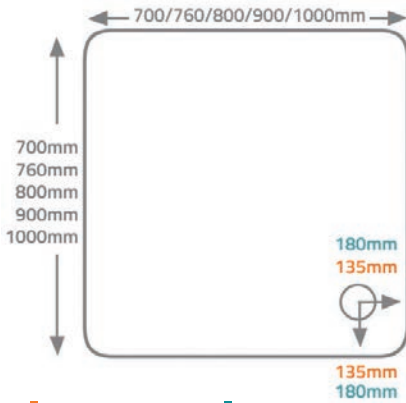

40mm & 80mm Tray Specifications

Genesis 40mm Trays

QX 80mm Cast Stone Trays

700 x 700mm	700 x 700mm
760 x 760mm	760 x 760mm
800 x 800mm	800 x 800mm
900 x 900mm	900 x 900mm
1000 x 1000mm	1000 x 1000mm