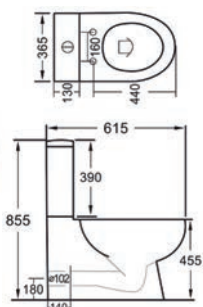

WC's At A Glance

Price is for Close Coupled WC Suite including Seat

SHORT PROJECTION

Cornell Elevated Height - See p42
£370.00 Exc. VAT £444.00 Inc. VAT

RIMLESS

Aveiro Tall Open - See p14
£381.00 Exc. VAT £457.20 Inc. VAT

RIMLESS

Oregon Elevated Height - See p64
£388.00 Exc. VAT £465.60 Inc. VAT

RIMLESS

COMFORT HEIGHT PAN

COMFORT HEIGHT PAN

COMFORT HEIGHT PAN

SHORT PROJECTION

Estoril Tall Closed - See p18
£391.00 Exc. VAT £469.20 Inc. VAT

RIMLESS

Rimini Elevated Height - See p63
£427.00 Exc. VAT £512.40 Inc. VAT

RIMLESS

Roma Elevated Height - See p22
£433.00 Exc. VAT £519.60 Inc. VAT

RIMLESS

COMFORT HEIGHT PAN

COMFORT HEIGHT PAN

COMFORT HEIGHT PAN

Grosvenor - See p48
£450.00 Exc. VAT £540.00 Inc. VAT

Priced with the Nostalgic Soft Close Seat

Monza - See p24
£539.00 Exc. VAT £646.80 Inc. VAT

RIMLESS

NEW Utah Matt Black - See p53
£581.00 Exc. VAT £679.20 Inc. VAT

RIMLESS

Rimless Technology

Many of our close coupled and back-to-wall pans offer Rimless technology as standard. This system improves water flow around the bowl and allows for easier cleaning. Look out for the Rimless icon on relevant products.

RIMLESS