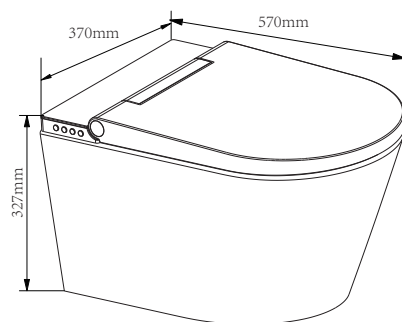

Note:

- The Lucerne WC does NOT include a Concealed Cistern, WC Frame or Push Button. These will need to be purchased separately. See p77-80 for options.
- Operation of the Lucerne WC requires a suitable electrical connection.
- All electrical installations should be carried out by a qualified electrician.

Description	WC Projection	Ref.	Exc. VAT	Inc. VAT
NEW Lucerne Wall-Hung Pan & Soft Close Seat	570mm	LU-2556W	£1,879.00	£2,254.80