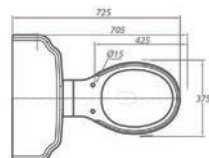

WC Components

	Dimensions	Ref.	Exc. VAT	Inc. VAT
Classic Nouveau Close Coupled Pan Only	-	CLA-DE03	£145.00	£174.00
Classic Nouveau Close Coupled Lever Cistern & Fittings	-	CLA-DE04	£116.00	£139.20
Nostalgic Wooden Soft Close Seat - Gloss White	-	NOS-SEAT	£135.00	£162.00