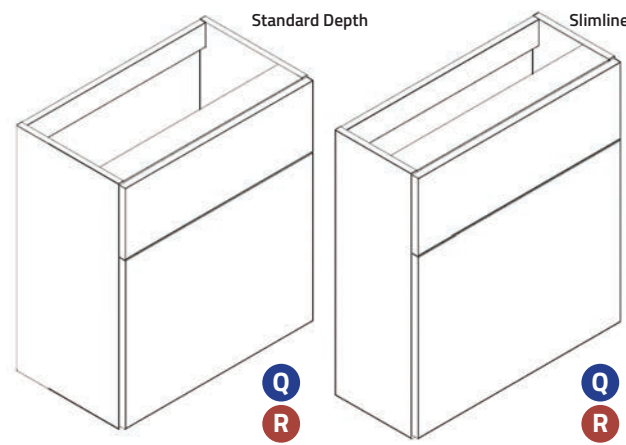

Also Shown With:

Monza Back-to-Wall Pan & Soft Close Seat	545mm Projection	MON-126B3	£319.00	£382.80
--	------------------	-----------	---------	---------

Unit Prices On This Page **EXCLUDE** Handles - These can be selected from p364