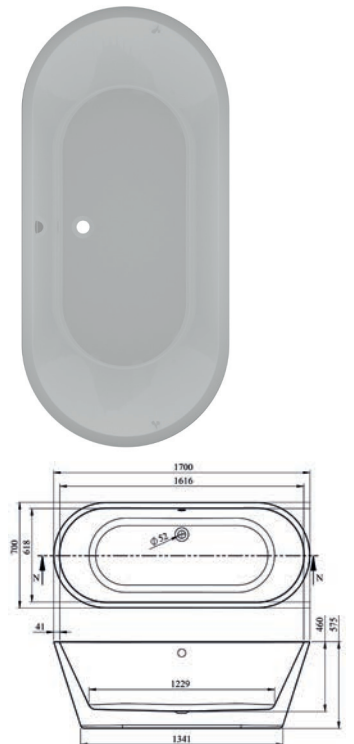

1750 x 830mm • 1700 x 700mm

Top edge thickness of 15mm consisting of acrylic with resin and fibreglass reinforcement

Description	Dimensions L x W x H (mm)	Ref.	Weight	Capacity	Exc. VAT	Inc. VAT
Icon Freestanding Bath <i>Includes Pre-Fitted Click-Clack Waste</i>	1750 x 830 x 560	QX-IC01750	47kg	275 Ltr	£1,653.00	£1,983.60
Estoril Freestanding Bath <i>Includes Pre-Fitted Click-Clack Waste</i>	1700 x 700 x 575	EST-17/7	45kg	250 Ltr	£1,475.00	£1,770.00