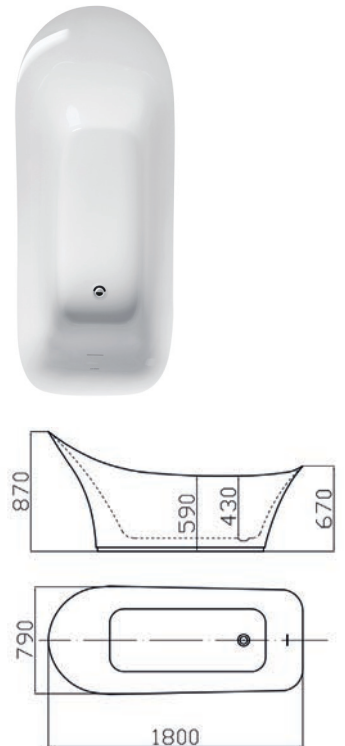

Description	Dimensions L x W x H (mm)	Ref.	Capacity	Exc. VAT	Inc. VAT
Sofia 1800 Freestanding Bath - LH or RH	1800 x 1200 x 620mm	PB261L/R	410 Ltr	£1,800.00	£2,160.00

Includes Pre-Fitted Click-Clack Waste

Bath is Handed - Please specify Left Hand or Right Hand when ordering

Helsinki Freestanding Bath	1800 x 790 x 870mm	PB282	190 Ltr	£1,800.00	£2,160.00
Helsinki Freestanding Bath with Airspa	1800 x 790 x 870mm	AB282/B3	190 Ltr	£2,999.00	£3,598.80

Includes Pre-Fitted Click-Clack Waste