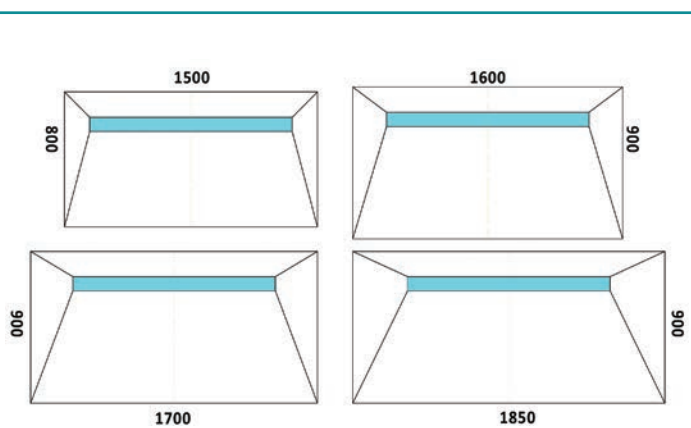

Linear Drain - 1200mm

Waste is positioned 192mm from the edge of the tray to the centre of the waste.

Additional Items

Description	Ref.	Exc. VAT	Inc. VAT
Shower Base Sealing Kit	SBAS-SKIT	£179.00	£214.80
Adjustable Legs*	SBAS-LEG	£25.00	£30.00

*Only needed when laying a new concrete floor