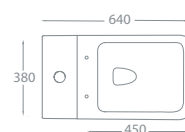

Basin Components	Dimensions	Ref.	Exc. VAT	Inc. VAT
Arizona 500 Ceramic Basin (1TH Only)	500 x 410mm	ARIOLI-006	£71.00	£85.20
Arizona Pedestal	-	ARIOLI-008	£37.00	£44.40
Arizona Basin Mono inc. Click-Clack Waste	-	ASC-9052W	£92.00	£110.40

WC Components	Dimensions	Ref.	Exc. VAT	Inc. VAT
Arizona Close Coupled Pan & Soft Close Seat	-	ARIOLI-001	£242.00	£290.40
Arizona/Charlotte Close Coupled Cistern & Fittings	-	ARCH-005	£94.00	£112.80