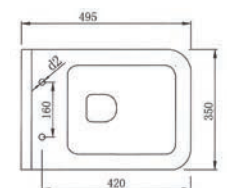

Nevada Back-to-Wall

Bath Components

	Dimensions	Ref.	Exc. VAT	Inc. VAT
Vermont Standard Spec Shower Bath	1700 x 700mm (850 max)	VER17/7	£356.00	£427.20
Vermont Bath Acrylic Front Panel	1700mm	VER-17FP	£133.00	£159.60
Vermont Bath Acrylic End Panel	700mm	CALI-7EP	£76.00	£91.20
Vermont Shower Bath Screen	1400(H) x 800mm(W)	QXGVERBS800	£215.00	£258.00
QX Bath Pop-Up Waste	-	QXW1908	£40.00	£48.00
Arizona Bath Shower Mixer inc. Kit <i>(Not pictured - See p88)</i>	-	ASC-9051	£172.00	£206.40

Furniture Components

	Dimensions	Ref.	Exc. VAT	Inc. VAT
Monica 60 2-Door Base Unit - Gloss White	590 x 450 x 800mm	M60BW	£201.00	£241.20
Monica 60 Slim WC Base Unit (No Top) - Gloss White	600 x 250 x 800mm	M60WC1PW	£176.00	£211.20
Monica 120 1-Piece Resin Basin (LH or RH)*	1200 x 260mm (460 max)	M1201P	£323.00	£387.60
Arizona Basin Mono inc. Click-Clack Waste <i>(Not pictured - See p88)</i>	-	ASC-9052W	£92.00	£110.40

*Basin pictured Left Hand (LH)

WC Components

	Dimensions	Ref.	Exc. VAT	Inc. VAT
Nevada Back-to-Wall Pan Only	495mm Projection	NEV-TR05	£170.00	£204.00
Nevada Soft Close Seat Only	-	NEV-TR08	£45.00	£54.00
Genesis Concealed Plastic Cistern - Dual Flush	-	GEN-CONC	£54.00	£64.80

Total Suite Price

£2,053.00 Exc. VAT

£2,463.60 Inc. VAT

Also Shown With:

Eden 60 Mirrored Cabinet - Gloss White	600 x 160 x 600mm	ED60MCW	£265.00	£318.00