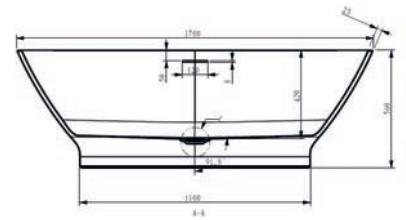

Rimini Rimless