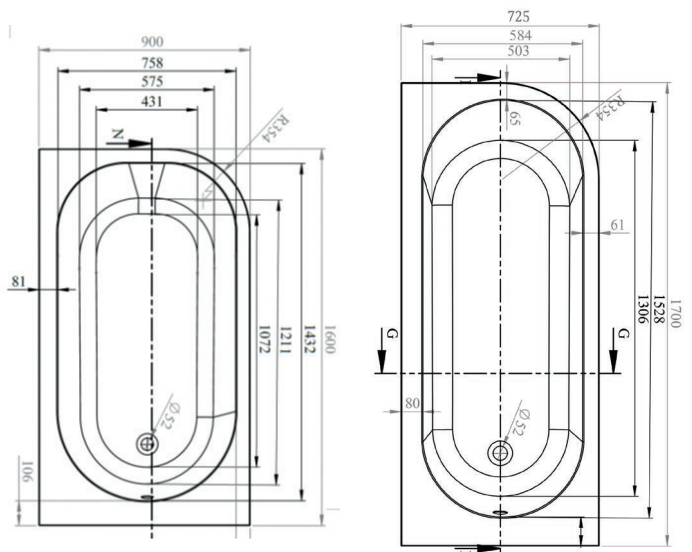

- 5mm Acrylic • Supplied without Tap Holes • Available Ascent Superspec where stated

Bath Height (Exc. Legs) - 410mm
Panel Height - 560mm

GENESIS

Dimensions	Capacity	Ref.	Exc. VAT	Inc. VAT
1700 x 750mm	180 Ltr	KN17/75	£360.00	£432.00
Kansas Panel	-	KNPAN	£225.00	£270.00
Bath Total			£585.00	£702.00

Kansas

Double Ended Bath

GENESIS

Dimensions	Capacity	Ref.	Exc. VAT	Inc. VAT
1600 x 900mm	210 Ltr	KN16/9	£430.00	£516.00
Kansas 1600 Offset Panel	-	KN16OFFPAN	£226.00	£217.20
Bath Total			£656.00	£787.20

Dimensions	Capacity	Ref.	Exc. VAT	Inc. VAT
1700 x 725mm	195 Ltr	KN17/725	£360.00	£432.00
Kansas 1700 Offset Panel	-	KN17OFFPAN	£225.00	£270.00
Bath Total			£585.00	£702.00

Available Left Hand or Right Hand

Kansas Offset

Single Ended Bath

1600 mm Bath Height (Exc. Legs) - 410mm
1700 mm Bath Height (Exc. Legs) - 410mm
Panel Height - 560mm