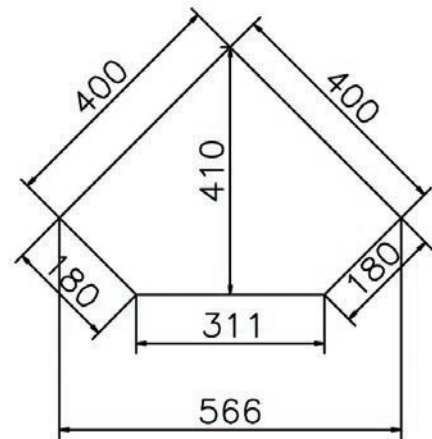

Gloss White

Richmond Corner Combination	Dimensions	Ref.	Exc. VAT	Inc. VAT
Richmond 1-Door Corner Combination Includes Base Unit & Resin Basin	395 x 395 x 800mm 400x 400mm	COR40	£297.00	£356.40
Richmond Corner Combination			£297.00	£356.40
Also Shown With:				
Richmond Corner Wall Cabinet	323 x 323 x 650mm	CORCB	£160.00	£192.00
Ohio Mini Basin Mono inc. Click-Clack Waste	-	QXFB07	£65.00	£78.00