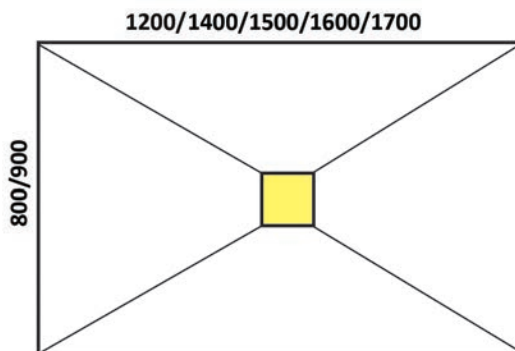

Rectangular Shower Base for Square Drain

For Trays with corner waste, the waste is positioned 210mm from the edge of the tray to the centre of the waste.

Rotate Tray Base for best Waste position

Square Drains are produced from 304 grade stainless steel and feature a flange on all four sides, enabling a perfect waterproof seal between the tiles and the drain, complimented by a textile sealing membrane.

Square Drains are available from stock in the following sizes: 120 x 120mm & 150 x 150mm