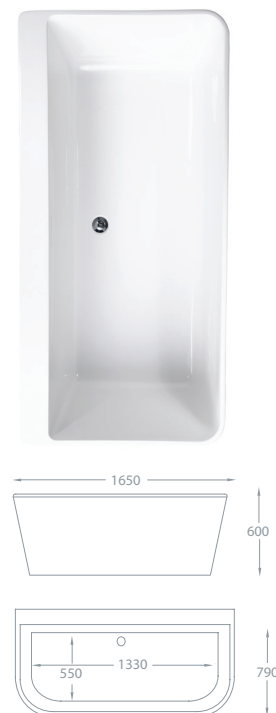

1550 x 750mm • 1700 x 750mm • 1650 x 790mm

Top edge thickness of 15mm
consisting of acrylic with resin
and fibreglass reinforcement

Description	Dimensions L x W x H (mm)	Ref.	Weight	Capacity	Exc. VAT	Inc. VAT
Grosvenor 1550 Freestanding Bath	1550 x 750 x 590	QX-GRO1550	37kg	250 Ltr	£1,211.00	£1,453.20
Grosvenor 1700 Freestanding Bath	1700 x 750 x 590	QX-GRO1700	43kg	260 Ltr	£1,312.00	£1,574.40

Includes Pre-Fitted Click-Clack Waste

Cornell Freestanding Bath	1650 x 790 x 600	QX-COR1650	55kg	280 Ltr	£1,545.00	£1,854.00

Includes Pre-Fitted Click-Clack Waste