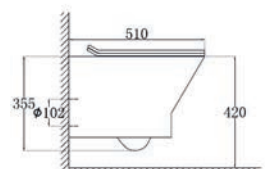

Verona Rimless Wall-Hung

Qx
10 YEAR
MANUFACTURERS
GUARANTEE

Bath Components

	Dimensions	Ref.	Exc. VAT	Inc. VAT
Verona Freestanding Bath with Pre-Fitted Click-Clack Waste	1700 x 750mm	ICN-1026	£1,513.00	£1,815.60
Grosvenor Floorstanding Single Lever Bath Shower Mixer & Kit	-	ASC-8170B	£444.00	£532.80

Basin Components

	Dimensions	Ref.	Exc. VAT	Inc. VAT
Verona 525 Ceramic Wall-Hung Basin (1TH Only)	525 x 450mm	VER-7105	£213.00	£255.60
Urban Basin Mono inc. Click-Clack Waste	-	ALP-9072W	£83.00	£99.60

WC Components

	Dimensions	Ref.	Exc. VAT	Inc. VAT
Verona Rimless Wall-Hung Pan & Soft Close Seat	-	VER-WH09	£274.00	£328.80
Ascent Mechanical WC Frame	-	ASC215-A1	£260.00	£312.00
Ascent Ebony Push-Button Flush Plate - Chrome	-	EB41101	£29.00	£34.80

Total Suite Price

£2,816.00 Exc. VAT

£3,379.20 Inc. VAT

WC Supplied with concealed fixings