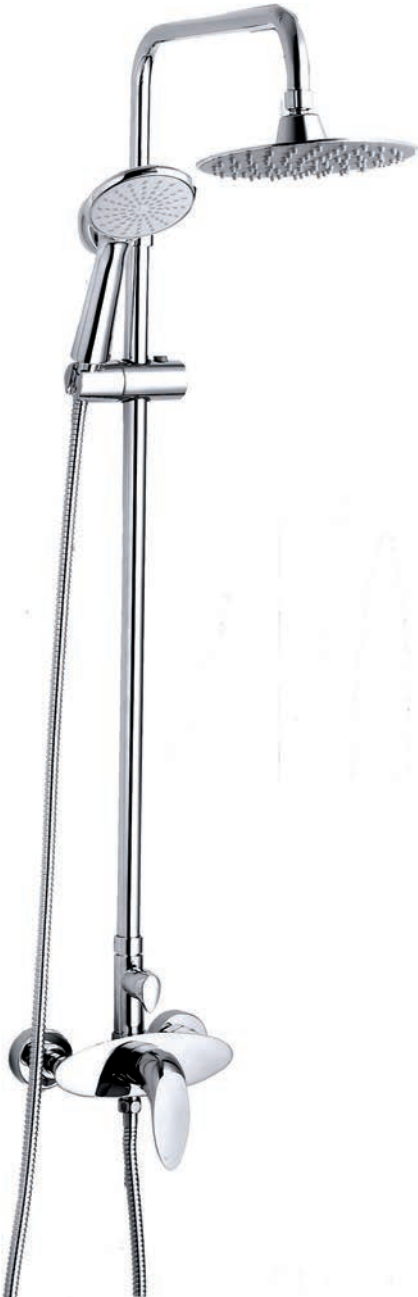

Manual & Thermostatic Shower Valves including Shower Kits

MANUAL