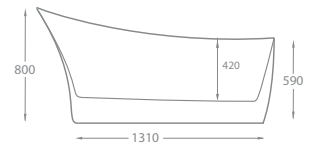

1650 x 700mm • 1700 x 750mm

Description	Dimensions L x W x H (mm)	Ref.	Weight	Capacity	Exc. VAT	Inc. VAT
Roma Freestanding Bath <i>Includes Pre-Fitted Click-Clack Waste</i>	1650 x 700 x 600/800	QX-RMA1650	55kg	260 Ltr	£1,517.00	£1,820.40

Valentina Freestanding Bath <i>Includes Pre-Fitted Click-Clack Waste</i>	1700 x 750 x 580/720	QX-VAL1700	55kg	260 Ltr	£1,543.00	£1,851.60