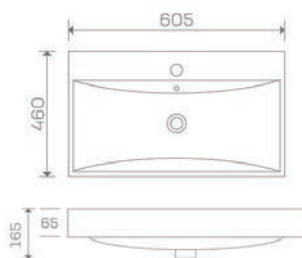

Cairo 1700 x 800mm Freestanding Bath

Arizona Basin Mono

Total Suite Price: £2,441.00 Exc. VAT **£2,929.20 Inc. VAT**

NEW Kansas Rimless

Bath Components

	Dimensions	Ref.	Exc. VAT	Inc. VAT
NEW Cairo Freestanding Bath with Pre-Fitted Click-Clack Waste	1700 x 800mm	CA17/8	£903.00	£1,083.60
Arizona Floorstanding Bath Shower Mixer inc. Shower Kit	-	ASC-9070B	£325.00	£390.00