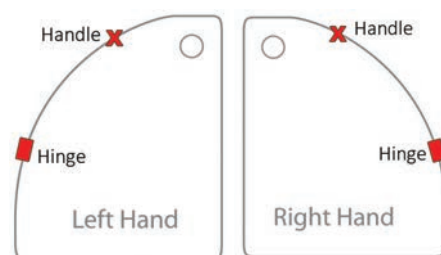

- Standard Quads are Reversible
- Offset Quads are Reversible but subject to the above conditions
- Power Shower Tested

Premier Hinged Quadrants

Size	Ref.	Adjustability	Door Opening	Exc. VAT	Inc. VAT
800mm	PR210QUPSC	770-790mm	640mm	£778.00	£933.60
900mm	PR211QUPSC	870-890mm	640mm	£823.00	£987.60

Premier Hinged Offset Quadrants

Size	Ref.	Adjustability	Door Opening	Exc. VAT	Inc. VAT
1000 x 800mm	PR213QUPSC	970-990mm / 770-790mm	640mm	£826.00	£991.20
1200 x 800mm	PR214QUPSC	1170-1190mm / 770-790mm	640mm	£876.00	£1,051.20
1200 x 900mm	PR215QUPSC	1170-1190mm / 870-890mm	640mm	£898.00	£1,077.60