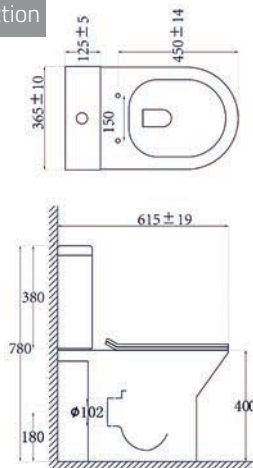

WC Components

NEW Toronto Rimless Close Coupled Pan with Tornado Flush & Soft Close Seat	Ref: TOR-1563B	
£229.00 Exc. VAT	£274.80 Inc. VAT	
Venice Close Coupled Cistern & Fittings for Open Sided Pan	Ref: VEN/R-OP04	
£81.00 Exc. VAT	£97.20 Inc. VAT	

Total Suite Price

£1,777.00 Exc. VAT

£2,132.40 Inc. VAT

Also Available:

Verona 450 Basin - 1TH	450 x 375mm	VER-B202-B	£90.00	£108.00
Verona 500 Basin - 1TH	500 x 420mm	VER-B203-B	£101.00	£121.20
Verona 550 Basin - 1TH	550 x 430mm	VER-B201-B	£111.00	£133.20
Verona Full Pedestal	-	VER-7005	£50.00	£60.00
Verona Semi-Pedestal	-	VER-7404	£46.00	£55.20
Verona Rimless Close Coupled Pan, with Closed Sides & Soft Close Seat		VER-E002	£247.00	£296.40
Verona Close Coupled Cistern & Fittings for Closed Sided Pan		VEN/R-CL05	£70.00	£84.00