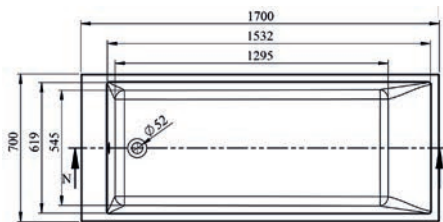

- 5mm Acrylic • Supplied without Tap Holes • Available Ascent Superspec where stated

Eden

Single Ended Bath

GENESIS

Height (Exc. Legs) - 1700 x 700mm - 410mm
Height (Exc. Legs) - 1700 x 800mm - 440mm

Dimensions	Capacity	Ref.	Exc. VAT	Inc. VAT
1700 x 700mm	190 Ltr	EDE17/7	£349.00	£418.80
1700 x 800mm	210 Ltr	EDE17/8	£402.00	£482.40

Indiana

Thin Edged Bath

Single Ended Bath

Height (Exc. Legs) - 400mm

GENESIS

ascent
SUPERSPEC

Dimensions	Capacity	Ref.	Exc. VAT	Inc. VAT
1700 x 700mm	230 Ltr	IND17/7	£347.00	£416.40

Dimensions	Capacity	Ref.	Exc. VAT	Inc. VAT
1700 x 700mm	230 Ltr	IND17/7S	£451.00	£541.20

Oklahoma

Thin Edged Bath

Single Ended Bath

Height (Exc. Legs) - 400mm

GENESIS

ascent
SUPERSPEC

Dimensions	Capacity	Ref.	Exc. VAT	Inc. VAT
1700 x 700mm	185 Ltr	OKL17/7	£347.00	£416.40

Dimensions	Capacity	Ref.	Exc. VAT	Inc. VAT
1700 x 700mm	185 Ltr	OKL17/7S	£451.00	£541.20