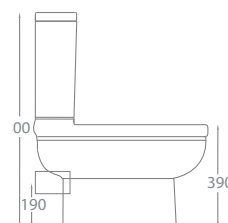

WC Components

	Dimensions	Ref.	Exc. VAT	Inc. VAT
Carolina Close Coupled Pan & Soft Close Seat	-	UKB-W501	£199.00	£238.80
Carolina Close Coupled Cistern & Fittings	-	UKB-C501	£70.00	£84.00