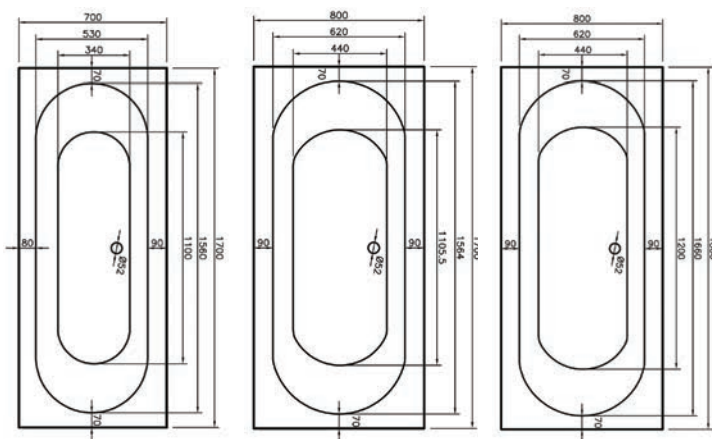

Selection of Bath Panels Available p132-133