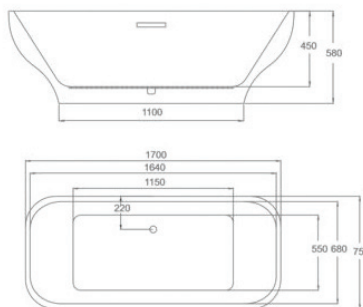

Estoril Comfort Rimless