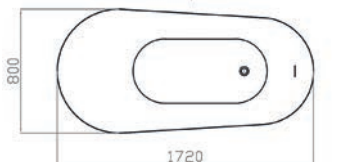

1800 x 800mm • 1720 x 800mm

Description	Dimensions L x W x H (mm)	Ref.	Weight	Capacity	Exc. VAT	Inc. VAT
Naxos Freestanding Bath <i>Includes Pre-Fitted Click-Clack Waste</i>	1800 x 800 x 640	NAX-1800	59kg	277 Ltr	£1,318.00	£1,581.60
Vienna Freestanding Bath with White Feet <i>Includes Pre-Fitted Click-Clack Waste</i>	1720 x 800 x 840	PB284		180 Ltr	£2,499.00	£2,998.80