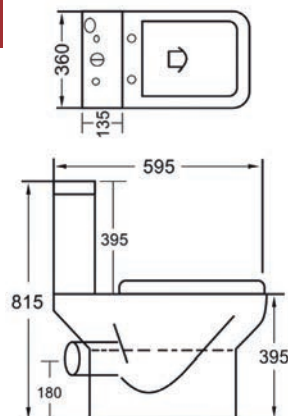

WC Components

Aveiro Rimless Close Coupled Open Sided Pan & Soft Close Seat	
Ref: AVE-W506C	
£258.00 Exc. VAT	£309.60 Inc. VAT
Aveiro Close Coupled Cistern & Fittings	
Ref: AVE-C506	
£96.00 Exc. VAT	£115.20 Inc. VAT

Total Suite Price

£2,680.00 Exc. VAT

£3,216.00 Inc. VAT

Also Available:

	Ref.	Exc. VAT	Inc. VAT
Aveiro Rimless Tall Close Coupled Open Sided Pan & Soft Close Seat	AVE-W206C	£285.00	£342.00
Aveiro Close Coupled Cistern & Fittings	AVE-C506	£96.00	£115.20
Aveiro Rimless Back-to-Wall Pan & Soft Close Seat	AVE-W513C	£258.00	£309.60
Aveiro Rimless Tall Back-to-Wall Pan & Soft Close Seat	AVE-W208C	£281.00	£337.20
Aveiro Rimless Wall-Hung Pan & Soft Close Seat	AVE-W507C	£271.00	£325.20