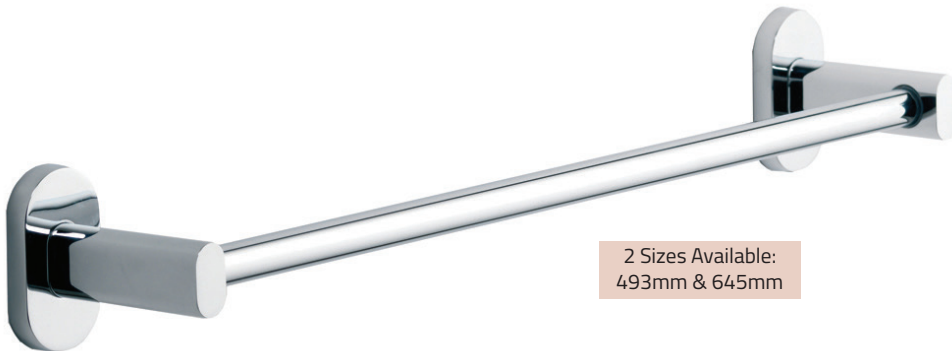

Ohio Toilet Roll Holder with Cover

Ref: KCO-033-A Finish: Chrome
Dimensions: 162mm x 115mm x 99mm
£54.00 Exc. VAT **£64.80 Inc. VAT**

Ohio Towel Ring

Ref: KCO-004 Finish: Chrome
Dimensions: 152mm x 75mm x 183mm
£39.00 Exc. VAT **£46.80 Inc. VAT**

Ohio Glass Cup & Holder

Ref: KCO-026 Finish: Chrome
Dimensions: 67mm x 118mm x 111mm
£41.00 Exc. VAT **£49.20 Inc. VAT**

Ohio Double Robe Hook

Ref: KCO-025 Finish: Chrome
Dimensions: 62mm x 74mm x 70mm
£39.00 Exc. VAT **£46.80 Inc. VAT**