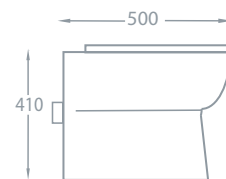

WC Components	Dimensions	Ref.	Exc. VAT	Inc. VAT
Cornell 55 Slim WC Base Unit - Textured Grey*	550 x 200 x 800mm	CR55WCTG	£300.00	£360.00
Arizona Back-to-Wall Pan & Soft Close Seat (Standard)		ARIOLI-003	£248.00	£297.60
Arizona/Charlotte Slim Soft Close Seat		ARCH-004	£76.00	£91.20
Genesis Concealed Cistern - Dual Flush		GEN-CONC	£54.00	£64.80