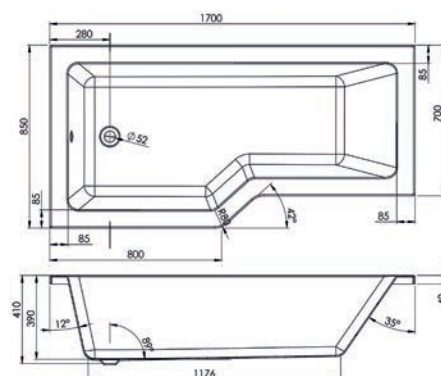

Description	Dimensions	Capacity	Ref.	Exc. VAT	Inc. VAT
NEW Aswan Shower Bath <i>(Available Left or Right Hand)</i>	1700 x 700mm*	185 Ltr	ASW17/7	£255.00	£306.00
NEW Aswan Bath Front Panel	1700mm	-	ASWF/P1700	£110.00	£132.00
NEW Aswan/Giza Bath End Panel	700mm	-	ASWE/P1700	£64.00	£76.80
NEW Aswan Bath Screen <i>Reversible - 6mm Glass</i>	1460mm (H) x 986mm (W)	-	QXGASWBS	£187.00	£224.40
Bath Total	<i>*(850mm Max)</i>		Alpha	£616.00	£739.20