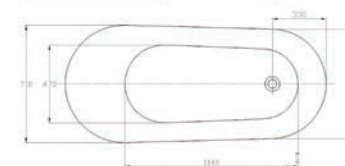

1770 x 710mm • 1520 x 710mm

Description	Dimensions L x W x H (mm)	Ref.	Weight	Capacity	Exc. VAT	Inc. VAT
Latina Freestanding Bath & Feet	1770 x 710 x 775	ICN-831	55kg	195 Ltr	£1,110.00	£1,332.00
Marino Freestanding Bath & Feet	1520 x 710 x 770	ICN-83015A	45kg	142 Ltr	£1,064.00	£1,276.80
Marino Freestanding Bath & Feet*	1700 x 710 x 770	ICN-83017A	55kg	160 Ltr	£1,090.00	£1,308.00

Marino Bath is not suitable for use with the ICW-08 Waste

*While Stocks Last