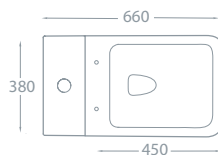

WC Components

Charlotte Close Coupled Pan Only Ref: CHASOP-001	£172.00 Exc. VAT	£206.40 Inc. VAT
Arizona/Charlotte Close Coupled Cistern & Fittings Ref: ARCH-005	£94.00 Exc. VAT	£112.80 Inc. VAT
Arizona/Charlotte Slim Soft Close WC Seat Only Ref: ARCH-004	£76.00 Exc. VAT	£91.20 Inc. VAT

Total Suite Price

£1,646.00 Exc. VAT

£1,975.20 Inc. VAT

Also Shown With:

	Dimensions	Ref.	Exc. VAT	Inc. VAT
Aveiro Mirror with Black Frame	600 x 700mm	AVE6070DMB	£119.00	£142.80
Utah Towel Rail - Matt Black	1200 x 500mm	UTA-12X5MB	£96.00	£115.20

Also Available

Charlotte Back-to-Wall Pan Only	-	CHASOP0003	£181.00	£217.20
Arizona/Charlotte Standard Soft Close Seat only	-	ARCH-122	£74.00	£88.80