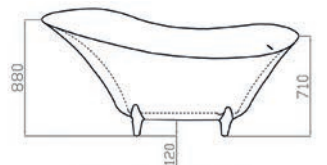

1800 x 800mm • 1720 x 800mm

Description	Dimensions L x W x H (mm)	Ref.	Weight	Capacity	Exc. VAT	Inc. VAT
Naxos Freestanding Bath <i>Includes Pre-Fitted Click-Clack Waste</i>	1800 x 800 x 640	NAX-1800	59kg	277 Ltr	£1,318.00	£1,581.60
Vienna Freestanding Bath with White Feet <i>Includes Pre-Fitted Click-Clack Waste</i>	1720 x 800 x 840	PB284		180 Ltr	£2,499.00	£2,998.80