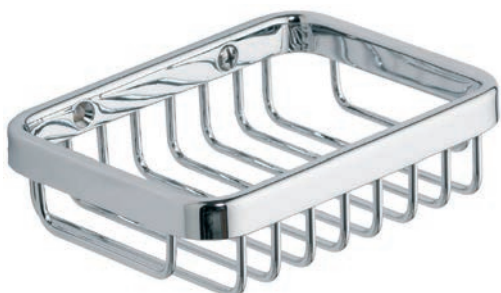

Utah Square Basket

Ref: KBK-002-006 Finish: Chrome
Dimensions: 130mm x 95mm x 35mm
£36.00 Exc. VAT **£43.20 Inc. VAT**