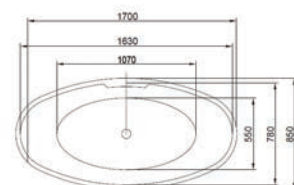

Venice & Opal

1700 x 850mm • 1700 x 840mm

Bath not suitable for Deck-Mounted Taps