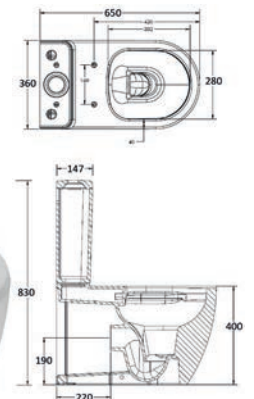

Naxos - See p12
£357.00 Exc. VAT £428.40 Inc. VAT

RIMLESS