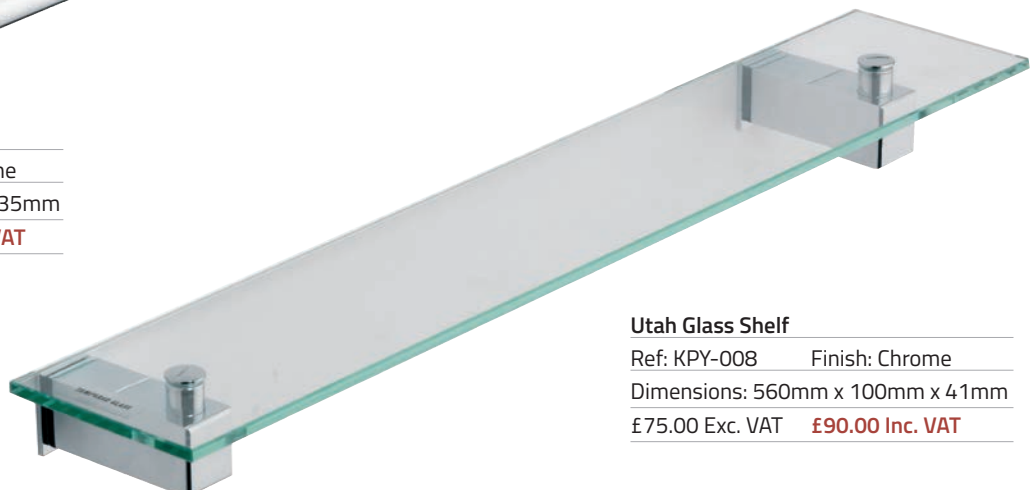

Utah Glass Shelf
Ref: KPY-008   Finish: Chrome
Dimensions: 560mm x 100mm x 41mm
£75.00 Exc. VAT   **£90.00 Inc. VAT**