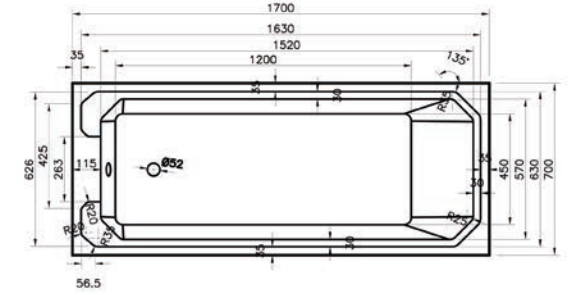

- Superspec 8mm Acrylic
- Supplied without Tap Holes

Deco

Single Ended Bath

Height (Exc. Legs) - 400mm

Dimensions	Capacity	Ref.	Exc. VAT	Inc. VAT
1700 x 700mm	185 Ltr	DECO17/7	£454.00	£544.80

Alabama

Single Ended Bath

Height (Exc. Legs) - 420mm

NOTE: Taps are not suitable for installation at the end of the bath

Dimensions	Capacity	Ref.	Exc. VAT	Inc. VAT
1700 x 750mm	210 Ltr	ALB17/75	£470.00	£564.00

Nebraska

Double Ended Bath

Height (Exc. Legs) - 1700 x 750mm - 410mm

Height (Exc. Legs) - 1800 x 800mm - 440mm

Dimensions	Capacity	Ref.	Exc. VAT	Inc. VAT
1700 x 750mm	225 Ltr	NEB17/75	£470.00	£564.00
1800 x 800mm	235 Ltr	NEB18/8	£523.00	£627.60