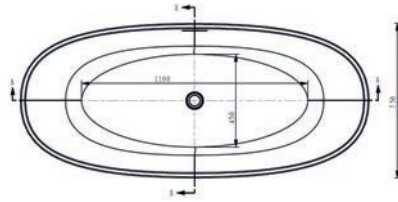

Rimini Rimless