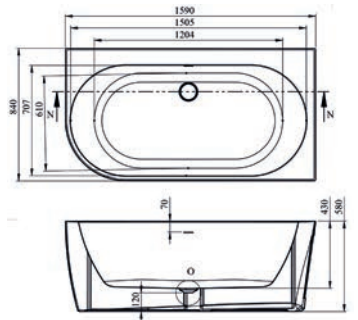

1590 x 850mm • 1700 x 800mm

Description	Dimensions L x W x H (mm)	Ref.	Weight	Capacity	Exc. VAT	Inc. VAT
Eton Freestanding Corner Bath <i>Includes Pre-Fitted Click-Clack Waste</i> Bath is Handed - Please specify Left Hand or Right Hand when ordering	1590 x 850 x 580	ETN159/85	-	-	£1,647.00	£1,976.40
NEW Cairo Freestanding Bath <i>Includes Pre-Fitted Click-Clack Waste & Overflow</i>	1700 x 800 x 580	CAI17/8	-	290 Ltr	£903.00	£1,083.60