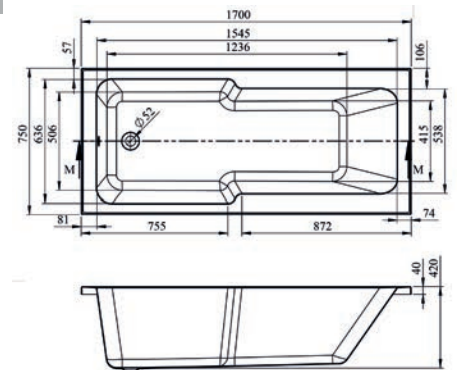

- 5mm Acrylic • Supplied without Tap Holes • Can be used with Standard Bath Panels
- Can be used with Standard Bath Screen • Dedicated Showering Area

GENESIS

Dimensions	Capacity	Ref.	Exc. VAT	Inc. VAT
1700 x 750mm	200 Ltr	IOWA17/75	£310.00	£372.00

Combination Pictured Above

Description	Dimensions	Ref.	Exc. VAT	Inc. VAT
Iowa Shower Bath	1700 x 750mm	IOWA17/75	£310.00	£372.00
QX Plain Bath Front Panel	1700mm	163107	£127.00	£152.40
QX Plain Bath End Panel	750mm	163102	£62.00	£74.40
Genesis Deluxe 2-Fold Bath Screen (Reversible)	1350mm (H) x 920mm (W)	QX2FLDSQ	£207.00	£248.40
Bath Total		GENESIS STANDARD SPEC	£706.00	£847.20

Also Shown With:

Nevada Shower Valve with Riser Rail & Bath Spout	S1032	£406.00	£487.20

Bath can be installed with your choice of Standard Bath Panels & Standard Bath Screen options