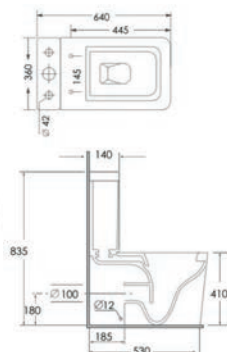

Estoril Tall Closed - See p18
£391.00 Exc. VAT £469.20 Inc. VAT

RIMLESS

Rimini Elevated Height - See p63
£427.00 Exc. VAT £512.40 Inc. VAT

RIMLESS

Roma Elevated Height - See p22
£433.00 Exc. VAT £519.60 Inc. VAT

RIMLESS

COMFORT HEIGHT PAN

COMFORT HEIGHT PAN

COMFORT HEIGHT PAN