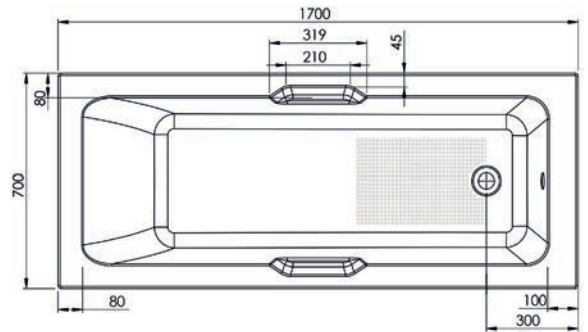

NEW Alexandria **Alpha**

Dimensions Capacity Ref. Exc. VAT Inc. VAT
1700 x 700mm 142 Ltr ALX17/7 £247.00 **£296.40**

Single Ended Bath

Height (Exc. Legs) - 420mm

Virginia Twin Grippped

Height (Exc. Legs) - 1700 x 700mm - 355mm
Height (Exc. Legs) - 1700 x 800mm - 400mm
Height (Exc. Legs) - 1800 x 800mm - 400mm