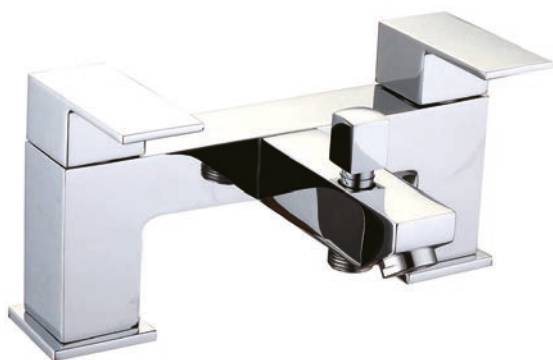

Grosvenor 4TH Bath Shower Mixer with Waterfall Spout inc. Shower Kit

Grosvenor 2TH Bath Shower Mixer inc. Shower Kit