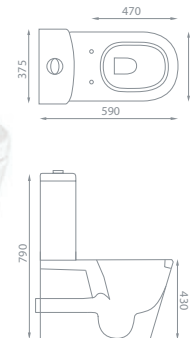

WC's At A Glance

Price is for Close Coupled WC Suite including Seat

SHORT PROJECTION

Cornell Elevated Height - See p42
£370.00 Exc. VAT £444.00 Inc. VAT

RIMLESS

Aveiro Tall Open - See p14
£381.00 Exc. VAT £457.20 Inc. VAT

RIMLESS

Oregon Elevated Height - See p64
£388.00 Exc. VAT £465.60 Inc. VAT

RIMLESS

COMFORT HEIGHT PAN

COMFORT HEIGHT PAN

COMFORT HEIGHT PAN

SHORT PROJECTION

Estoril Tall Closed - See p18
£391.00 Exc. VAT £469.20 Inc. VAT

RIMLESS

Rimini Elevated Height - See p63
£427.00 Exc. VAT £512.40 Inc. VAT

RIMLESS

Roma Elevated Height - See p22
£433.00 Exc. VAT £519.60 Inc. VAT

RIMLESS

COMFORT HEIGHT PAN

COMFORT HEIGHT PAN

COMFORT HEIGHT PAN

Grosvenor - See p48
£450.00 Exc. VAT £540.00 Inc. VAT

Priced with the Nostalgic Soft Close Seat

Monza - See p24
£539.00 Exc. VAT £646.80 Inc. VAT

RIMLESS

NEW Utah Matt Black - See p53
£581.00 Exc. VAT £679.20 Inc. VAT

RIMLESS

Rimless Technology

Many of our close coupled and back-to-wall pans offer Rimless technology as standard. This system improves water flow around the bowl and allows for easier cleaning. Look out for the Rimless icon on relevant products.

RIMLESS