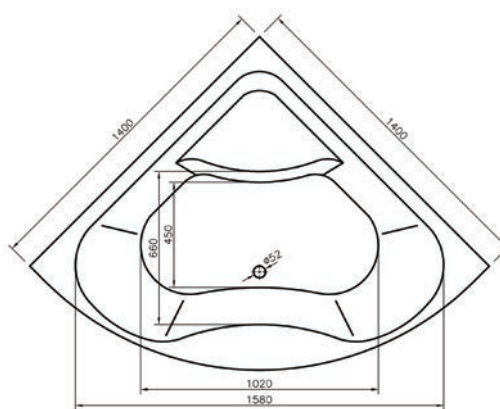

Colorado

GENESIS

Dimensions	Capacity	Ref.	Exc. VAT	Inc. VAT
1400 x 1400mm	240 Ltr	COLO1400	£484.00	£580.80
Panel Only	-	COLO14PN	£186.00	£223.20
Bath Total			£670.00	£804.00