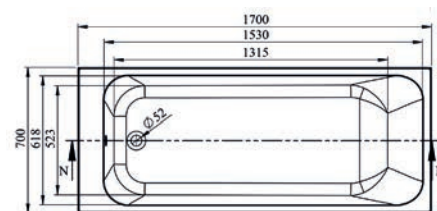

GENESIS

ascent
SUPERSPEC

Dimensions	Capacity	Ref.	Exc. VAT	Inc. VAT
1700 x 700mm	185 Ltr	OKL17/7	£347.00	£416.40

Dimensions	Capacity	Ref.	Exc. VAT	Inc. VAT
1700 x 700mm	185 Ltr	OKL17/7S	£451.00	£541.20