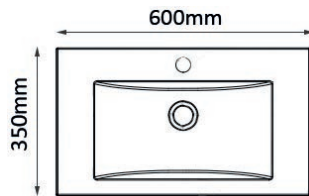

Aveiro Mirror with Black Frame - See p371

Total Suite Price: £1,646.00 Exc. VAT £1,975.20 Inc. VAT

Shower Enclosure Components

	Dimensions	Ref.	Exc. VAT	Inc. VAT
Genesis Pivot Door with Matt Black Frame	800 x 1900mm(H)	QXGPD0800BC	£273.00	£327.60
Genesis 40mm Shower Tray	800 x 800mm	GEN800	£136.00	£163.20
Ascent 90mm Shower Trap Waste - Matt Black	-	TAST2BL-K	£21.00	£25.20
Utah Round Thermostatic Bar Valve & Riser Kit	-	QXSH104K	£285.00	£342.00