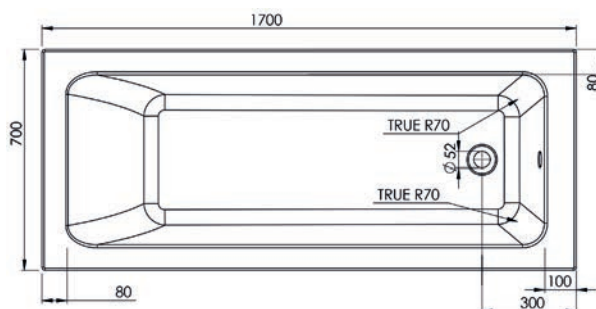

NEW Luxor

Dimensions	Capacity	Ref.	Exc. VAT	Inc. VAT
1700 x 700mm	174 Ltr	LUX17/7	£217.00	£260.40

Single Ended Bath

Height (Exc. Legs) - 420mm

NEW Memphis

Dimensions	Capacity	Ref.	Exc. VAT	Inc. VAT
1700 x 700mm	162 Ltr	MEM17/7	£206.00	£247.20