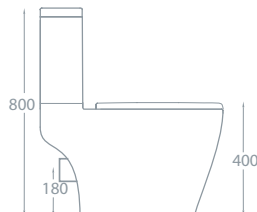

WC Components

Charlotte Close Coupled Pan Only Ref: CHASOP-001	£172.00 Exc. VAT	£206.40 Inc. VAT
Arizona/Charlotte Close Coupled Cistern & Fittings Ref: ARCH-005	£94.00 Exc. VAT	£112.80 Inc. VAT
Arizona/Charlotte Slim Soft Close WC Seat Only Ref: ARCH-004	£76.00 Exc. VAT	£91.20 Inc. VAT

Total Suite Price

£1,646.00 Exc. VAT

£1,975.20 Inc. VAT

Also Shown With:

	Dimensions	Ref.	Exc. VAT	Inc. VAT
Aveiro Mirror with Black Frame	600 x 700mm	AVE6070DMB	£119.00	£142.80
Utah Towel Rail - Matt Black	1200 x 500mm	UTA-12X5MB	£96.00	£115.20

Also Available

Charlotte Back-to-Wall Pan Only	-	CHASOP0003	£181.00	£217.20
Arizona/Charlotte Standard Soft Close Seat only	-	ARCH-122	£74.00	£88.80