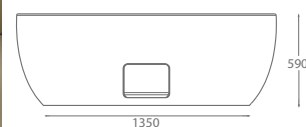

Removable Panel for easy Tap & Waste access

Description	Dimensions L x W x H (mm)	Ref.	Weight	Capacity	Exc. VAT	Inc. VAT
Venice Freestanding Bath*	1700 x 850 x 590	ICN-1035	51kg	236 Ltr	£1,606.00	£1,927.20

Includes Pre-Fitted Click-Clack Waste

*While Stocks Last

Opal Freestanding Bath	1700 x 840 x 590	QX-OPA1700	45kg	270 Ltr	£1,510.00	£1,812.00

Includes Pre-Fitted Click-Clack Waste