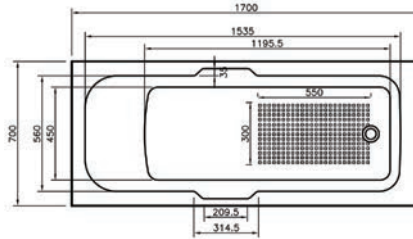

Eton Rimless

5 Bath Options Available:

- 1500 x 700mm - Superspec
- 1700 x 700mm - Standard
- 1700 x 700mm - Superspec
- 1700 x 800mm - Standard
- 1800 x 800mm - Standard

Bath Components

Bath Components	Dimensions	Ref.	Exc. VAT	Inc. VAT
Virginia Single Ended, Standard Spec Bath with Grips	1700 x 700mm	VIR17/7	£310.00	£372.00
Superstyle Acrylic Bath Front Panel - White	1700mm	S/STY17	£51.00	£61.20
Superstyle Acrylic Bath End Panel - White	700mm	S/STY7	£29.00	£34.80
Genesis 800mm Curved Bath Screen	1500mm (H) x 800mm (W)	QXG8SS800	£192.00	£230.40
QX Bath Pop-Up Waste	-	QXW1908	£40.00	£48.00
Urban Bath Filler	-	ALP-9074	£141.00	£169.20
Ohio Round Shower Head	200mm Diameter	FLS-8002C	£55.00	£66.00
Ohio Shower Head Fixing Arm	400 x 24mm	FLS-801C	£46.00	£55.20
Ohio Twin Thermostatic Shower Valve with 1 Outlet (Controls 1 Function)	-	QXCVQ01	£194.00	£232.80