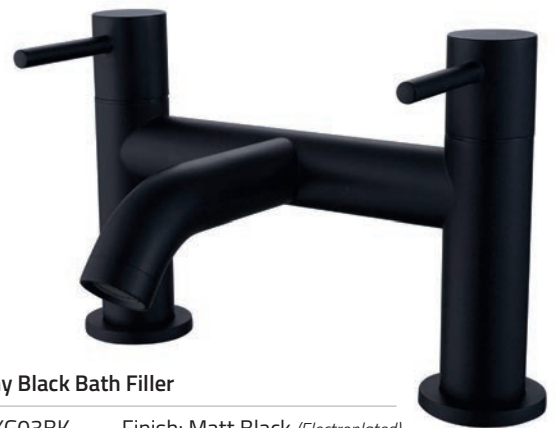

Tuscany Black Basin Mono

Tuscany Black Bath Filler

Ref: QXG03BK   Finish: Matt Black (Electroplated)

£143.00 Exc. VAT   **£171.60 Inc. VAT**

Requires Minimum 1.5 bar pressure