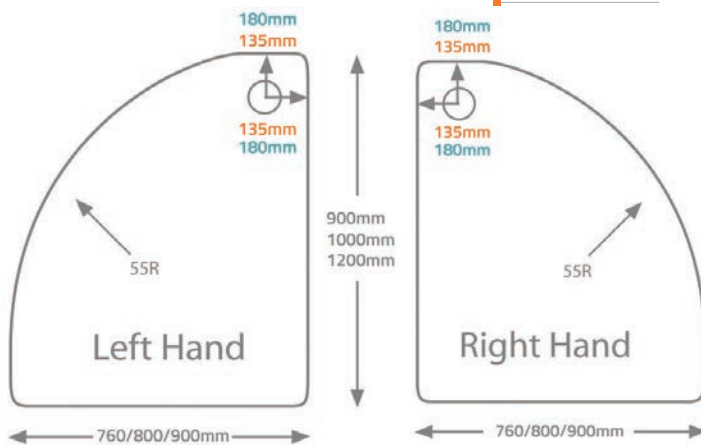

900 x 760mm Offset Quad	900 x 760mm Offset Quad
1000 x 800mm Offset Quad	900 x 800mm Offset Quad
1200 x 800mm Offset Quad	1000 x 800mm Offset Quad
1200 x 900mm Offset Quad	1200 x 800mm Offset Quad
	1200 x 900mm Offset Quad