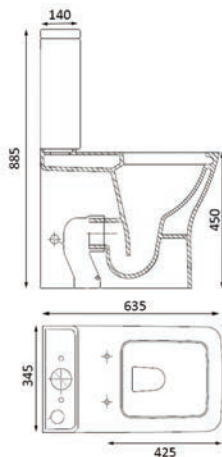

WC Components

Cornell Comfort Rimless Close Coupled (Fully Back-to-Wall) Pan & Slim Soft Close Seat
Ref: CO-W425R
£252.00 Exc. VAT   **£302.40 Inc. VAT**

Cornell Close Coupled Cistern & Fittings
Ref: CO-T125
£118.00 Exc. VAT   **£141.60 Inc. VAT**

Total Suite Price

£1,895.00 Exc. VAT

£2,274.00 Inc. VAT

Also Shown With:

	Dimensions	Ref.	Exc. VAT	Inc. VAT
Radius Round Mirror with Integrated Lights	600mm Round	ASC6602	£243.00	£291.60
Florence with Shelf - Chrome/White Radiator	963 x 673mm	FSH-96X63	£453.00	£543.60
Grosvenor Roll Holder - Chrome	-	KRO-003	£48.00	£57.60

Also Available:

Cornell Freestanding Bath with pre-fitted Click-Clack Waste	1680 x 790mm	QX-COR1650	£1,545.00	£1,854.00
Cornell Comfort Back-to-Wall Pan & Soft Close Seat	500mm Projection	CO-W225H	£346.00	£415.20