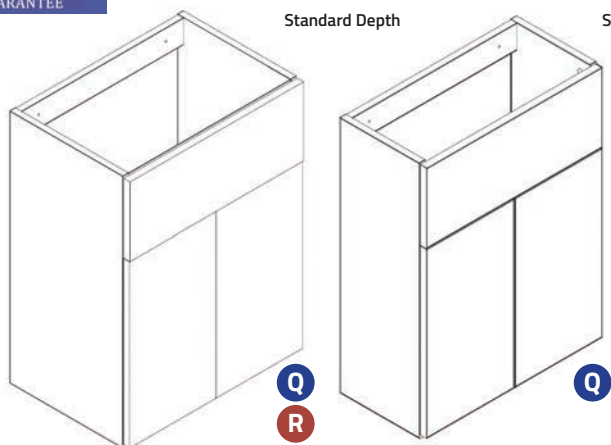

Also Shown With:

Monza Back-to-Wall Pan & Soft Close Seat	545mm Projection	MON-126B3	£319.00	£382.80
--	------------------	-----------	---------	---------

Unit Prices On This Page **EXCLUDE** Handles - These can be selected from p364