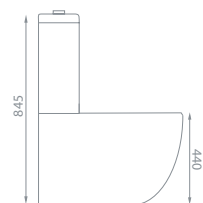

WC Components

Roma Rimless Comfort Close Coupled Pan & Soft Close Seat	Ref: RO-W158		£319.00 Exc. VAT	£382.80 Inc. VAT
Roma Close Coupled Cistern & Fittings	Ref: RO-T158		£114.00 Exc. VAT	£136.80 Inc. VAT

Total Suite Price

£5,734.00 Exc. VAT

£6,880.80 Inc. VAT

Also Shown With:

	Dimensions	Ref.	Exc. VAT	Inc. VAT
Utah 60 Mirror with Black Frame & Integrated Lights	600 x 700 x 30mm	ASC6071B	£273.00	£327.60
Porto 60 Ceramic Basin - For use with the Porto Base Unit	600 x 460mm	CB5460	£169.00	£202.80