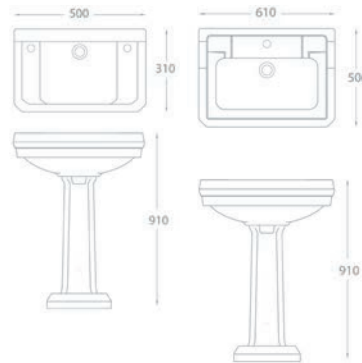

Basin Components

Grosvenor 500 Ceramic Basin (2TH)	Ref: GR-B112S-2	Dimensions: 500 x 310mm	£114.00 Exc. VAT	£136.80 Inc. VAT
Grosvenor 554 Ceramic Basin (1 or 2TH)	Ref: GR-B112M-1/2	Dimensions: 554 x 483mm	£121.00 Exc. VAT	£145.20 Inc. VAT
Grosvenor 610 Ceramic Basin (1 or 2TH)	Ref: GR-B112L-1/2	Dimensions: 610 x 506mm	£148.00 Exc. VAT	£177.60 Inc. VAT
Grosvenor Pedestal	Ref: GR-P112		£56.00 Exc. VAT	£67.20 Inc. VAT
Edwardian Long Spout Basin Taps (Pair)	Ref: ASC-8042		£63.00 Exc. VAT	£75.60 Inc. VAT
QX Chrome Plug & Chain Basin Waste	Ref: QXW1901		£12.00 Exc. VAT	£14.40 Inc. VAT