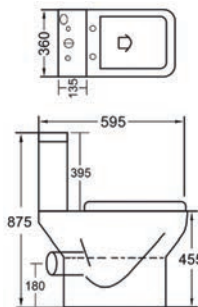

WC's At A Glance

Price is for Close Coupled WC Suite including Seat

SHORT PROJECTION

Cornell Elevated Height - See p42
£370.00 Exc. VAT £444.00 Inc. VAT

RIMLESS

Aveiro Tall Open - See p14
£381.00 Exc. VAT £457.20 Inc. VAT

RIMLESS

Oregon Elevated Height - See p64
£388.00 Exc. VAT £465.60 Inc. VAT

RIMLESS

COMFORT HEIGHT PAN

COMFORT HEIGHT PAN

COMFORT HEIGHT PAN

SHORT PROJECTION

Estoril Tall Closed - See p18
£391.00 Exc. VAT £469.20 Inc. VAT

RIMLESS

Rimini Elevated Height - See p63
£427.00 Exc. VAT £512.40 Inc. VAT

RIMLESS

Roma Elevated Height - See p22
£433.00 Exc. VAT £519.60 Inc. VAT

RIMLESS

COMFORT HEIGHT PAN

COMFORT HEIGHT PAN

COMFORT HEIGHT PAN

Grosvenor - See p48
£450.00 Exc. VAT £540.00 Inc. VAT

Priced with the Nostalgic Soft Close Seat

Monza - See p24
£539.00 Exc. VAT £646.80 Inc. VAT

RIMLESS

NEW Utah Matt Black - See p53
£581.00 Exc. VAT £679.20 Inc. VAT

RIMLESS

Rimless Technology

Many of our close coupled and back-to-wall pans offer Rimless technology as standard. This system improves water flow around the bowl and allows for easier cleaning. Look out for the Rimless icon on relevant products.

RIMLESS