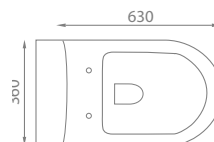

WC Components

	Dimensions	Ref.	Exc. VAT	Inc. VAT
Carolina Close Coupled Pan & Soft Close Seat	-	UKB-W501	£199.00	£238.80
Carolina Close Coupled Cistern & Fittings	-	UKB-C501	£70.00	£84.00