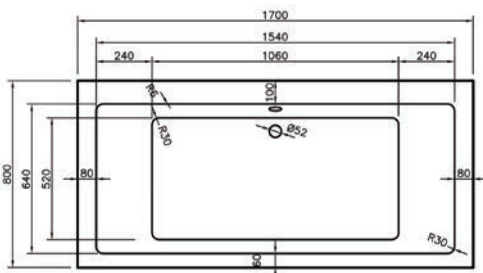

- 5mm Acrylic • Supplied without Tap Holes • Available Ascent Superspec where stated

Montana

Single Ended Bath

Height (Exc. Legs) - 420mm

Selection of Bath Panels Available p132-133

Dimensions	Capacity	Ref.	Exc. VAT	Inc. VAT
1500 x 700mm	170 Ltr	MON15/7	£333.00	£399.60
1600 x 700mm	185 Ltr	MON16/7	£333.00	£399.60
1700 x 700mm	200 Ltr	MON17/7	£349.00	£418.80

Dimensions	Capacity	Ref.	Exc. VAT	Inc. VAT
1500 x 700mm	170 Ltr	MON15/7S	£434.00	£520.80
1600 x 700mm	185 Ltr	MON16/7S	£434.00	£520.80
1700 x 700mm	200 Ltr	MON17/7S	£454.00	£544.80

Nevada

Double Ended Bath

Height (Exc. Legs) - 420mm

Selection of Bath Panels Available p132-133

Dimensions	Capacity	Ref.	Exc. VAT	Inc. VAT
1700 x 800mm	225 Ltr	NEV17/8	£402.00	£482.40
1800 x 800mm	235 Ltr	NEV18/8	£402.00	£482.40

Dimensions	Capacity	Ref.	Exc. VAT	Inc. VAT
1700 x 800mm	225 Ltr	NEV17/8S	£523.00	£627.60
1800 x 800mm	235 Ltr	NEV18/8S	£523.00	£627.60