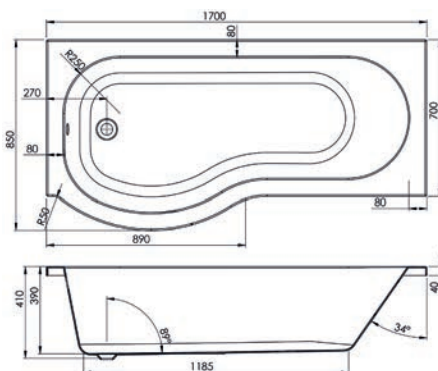

Description	Dimensions	Capacity	Ref.	Exc. VAT	Inc. VAT
NEW Giza Shower Bath (<i>Available Left or Right Hand</i>)	1700 x 700mm*	173 Ltr	GZA17/7	£255.00	£306.00
NEW Giza Bath Front Panel	1700mm	-	GZAF/P1700	£110.00	£132.00
NEW Aswan/Giza Bath End Panel	700mm	-	GZAE/P1700	£64.00	£76.80
Discovery Reversible Bath Screen	1350mm (H) x 806mm (W)	-	QXGDS800	£166.00	£199.20
Bath Total	<i>*(850mm Max)</i>		Alpha	£595.00	£714.00

Alternative Shower Bath Screen Option	Dimensions	Ref.	Exc. VAT	Inc. VAT
California 2-Panel Reversible Screen with Folding End Panel	1500 (H) x 1350mm (W)	QXG6CS	£308.00	£369.60