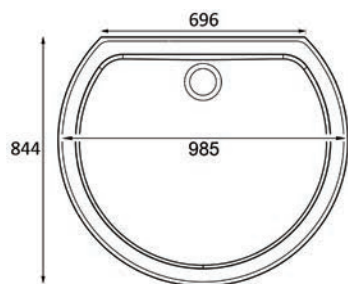

Venice Rimless Back-to-Wall

Shower Enclosure Components	Dimensions	Ref.	Exc. VAT	Inc. VAT
Ascent Premier Roller 'D' Shaped Enclosure	985 x 844 x 2000mm	PR317QUPSC	£1,063.00	£1,275.60
Ascent 'D' Shaped 30mm Cast Stone Shower Tray	985 x 844mm	ASC/D985	£267.00	£320.40
Ascent 90mm Shower Trap and Removable Waste	-	TAST1CP-K	£13.00	£15.60
Ohio Round Shower Head	200mm Diameter	FLS-8002C	£55.00	£66.00
Ohio Shower Head Fixing Arm	400 x 42mm	FLS-801C	£46.00	£55.20
Ohio Twin Thermostatic Shower Valve with 1 Outlet (Controls 1 Function)	-	QXCVQ01	£194.00	£232.80