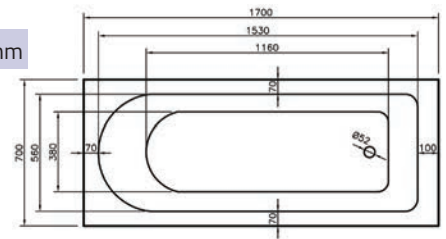

Ebony

Single Ended Bath

Height (Exc. Legs) - 410mm

Dimensions	Capacity	Ref.	Exc. VAT	Inc. VAT
1700 x 700mm	170 Ltr	EB17/7	£281.00	£337.20

Dimensions	Capacity	Ref.	Exc. VAT	Inc. VAT
1700 x 700mm	170 Ltr	EB17/7S	£454.00	£544.80