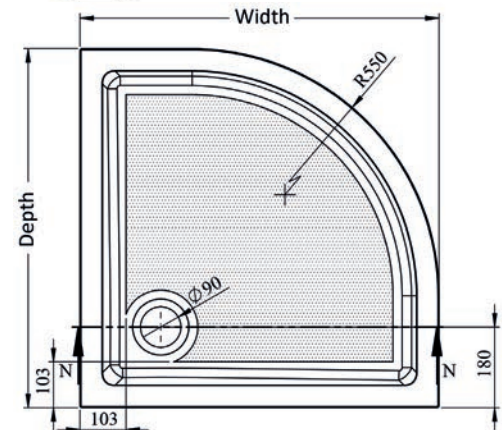

Square Tray Sizes:

Size	Ref.	Exc. VAT	Inc. VAT
700 x 700mm	AS700	£118.00	£141.60
760 x 760mm	AS760	£118.00	£141.60
800 x 800mm	AS800	£135.00	£162.00
900 x 900mm	AS900	£193.00	£231.60

Rectangular Tray Sizes:

Size	Ref.	Exc. VAT	Inc. VAT
800 x 700mm	AS8/7	£161.00	£193.20
900 x 700mm	AS9/7	£187.00	£224.40
900 x 760mm	AS9/76	£191.00	£229.20
900 x 800mm	AS9/8	£186.00	£223.20
1000 x 700mm	AS1/7	£202.00	£242.40
1000 x 800mm	AS1/8	£248.00	£297.60
1100 x 800mm	AS11/8	£254.00	£304.80
1200 x 700mm	AS12/7	£230.00	£276.00
1200 x 760mm	AS12/76	£230.00	£276.00
1200 x 800mm	AS12/8	£236.00	£283.20
1200 x 900mm	AS12/9	£251.00	£301.20
1300 x 800mm	AS13/8	£372.00	£446.40
1400 x 700mm	AS14/7	£372.00	£446.40
1400 x 800mm	AS14/8	£381.00	£457.20
1400 x 900mm	AS14/9	£404.00	£484.80
1500 x 800mm	AS15/8	£433.00	£519.60
1500 x 900mm	AS15/9	£433.00	£519.60
1600 x 700mm	AS16/7	£429.00	£514.80
1600 x 800mm	AS16/8	£438.00	£525.60
1600 x 900mm	AS16/9	£454.00	£544.80
1700 x 700mm	AS17/7	£478.00	£573.60
1700 x 760mm	AS17/76	£478.00	£573.60
1700 x 800mm	AS17/8	£487.00	£584.40
1700 x 900mm	AS17/9	£493.00	£591.60
1800 x 800mm	AS18/8	£539.00	£646.80

Quadrant Tray Size

Size	Ref.	Exc. VAT	Inc. VAT
800mm Quad	AS8Q	£193.00	£231.60
900mm Quad	AS9Q	£209.00	£250.80
1000 x 800mm Quad LH or RH	AS1/8Q	£319.00	£382.80

Panel Kit Options

Kit Type	Ref.	Exc. VAT	Inc. VAT
Rectangular Tray Kit	ASCPANREC	£140.00	£168.00
Large Rectangular Kit <i>For trays 1800mm+</i>	ASCPANLRG	£166.00	£199.20
Square Tray Kit	ASCPANSQ	£123.00	£147.60
Quadrant & Offset Quadrant Tray Kit	ASCPANQ	£134.00	£160.80