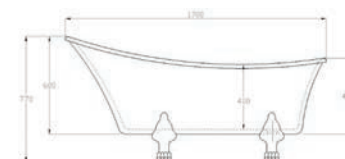

1770 x 710mm • 1520 x 710mm

Description	Dimensions L x W x H (mm)	Ref.	Weight	Capacity	Exc. VAT	Inc. VAT
Latina Freestanding Bath & Feet	1770 x 710 x 775	ICN-831	55kg	195 Ltr	£1,110.00	£1,332.00
Marino Freestanding Bath & Feet	1520 x 710 x 770	ICN-83015A	45kg	142 Ltr	£1,064.00	£1,276.80
Marino Freestanding Bath & Feet*	1700 x 710 x 770	ICN-83017A	55kg	160 Ltr	£1,090.00	£1,308.00

Marino Bath is not suitable for use with the ICW-08 Waste

*While Stocks Last