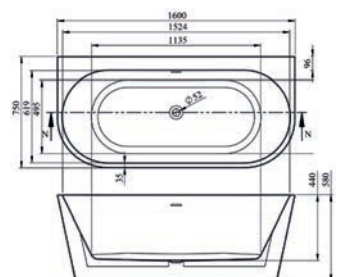

1700 x 750mm • 1600 x 750mm

Description	Dimensions L x W x H (mm)	Ref.	Weight	Capacity	Exc. VAT	Inc. VAT
Evora Freestanding Bath <i>Includes Pre-Fitted Click-Clack Waste</i>	1700 x 750 x 575	EVO-17/75	-	290 Ltr	£1,628.00	£1,953.60

Aveiro Freestanding Bath <i>Includes Pre-Fitted Click-Clack Waste</i>	1600 x 750 x 580	AVI-16/75	55kg	160 Ltr	£1,628.00	£1,953.60