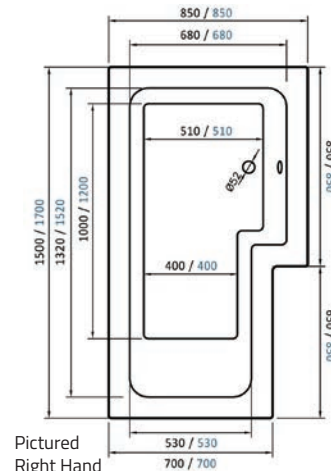

- 5mm Acrylic • Supplied without Tap Holes • Available Ascent Superspec where stated
- Available in 1500mm & 1700mm • 2 Bath Screen Options

Vermont 1500mm or 1700mm Shower Bath including Acrylic Panels & Vermont Shower Bath Screen *As Pictured*
Just £936.00 Inc. VAT

Bath Height (Exc. Legs) - 410mm
Panel Height - 520mm

Description	Dimensions	Capacity	Ref.	Exc. VAT	Inc. VAT
Vermont Shower Bath <i>(Available Left or Right Hand)</i>	1500 x 700mm	160 Ltr	VER15/7	£356.00	£427.20
Vermont Bath Front Panel	1500mm	-	VER-15FP	£133.00	£159.60
Vermont Bath End Panel	700mm	-	CALI-7EP	£76.00	£91.20
Vermont Bath Screen <i>Reversible - 6mm Glass</i>	1400mm (H)	-	QXGVERBS800	£215.00	£258.00
Bath Total	<i>*(850mm Max)</i>		GENESIS STANDARD SPEC	£780.00	£936.00

Alternative Screen:
Elegancia Screen *Priced Below*

Description	Dimensions	Capacity	Ref.	Exc. VAT	Inc. VAT	Ref.	Exc. VAT	Inc. VAT
Vermont Shower Bath <i>(Available Left or Right Hand)</i>	1700 x 700mm	180 Ltr	VER17/7	£356.00	£427.20	VER17/7S	£482.00	£578.40
Vermont Bath Front Panel	1700mm	-	VER-17FP	£133.00	£159.60	VER-17FP	£133.00	£159.60
Vermont Bath End Panel	700mm	-	CALI-7EP	£76.00	£91.20	VER-7EP	£76.00	£91.20
Vermont Bath Screen <i>Reversible - 6mm Glass</i>	1400mm (H)	-	QXGVERBS800	£215.00	£258.00	QXGVERBS800	£215.00	£258.00
Bath Total	<i>*(850mm Max)</i>		GENESIS STANDARD SPEC	£780.00	£936.00	ascent SUPERSPEC	£906.00	£1,087.20

Alternative Shower Bath Screen Option	Dimensions	Ref.	Exc. VAT	Inc. VAT
Elegancia Reversible Screen with Towel Bar	1400 (H) x 800mm (W)	QX119BSPSC	£293.00	£351.60