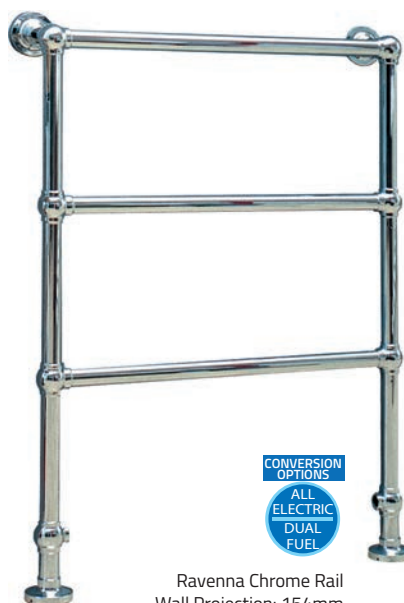

Ravenna Chrome Rail
Wall Projection: 154mm