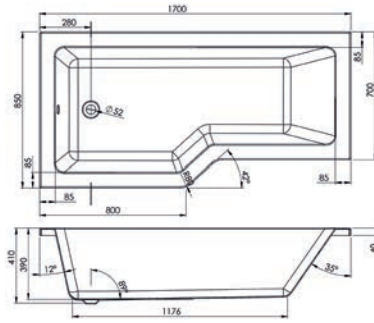

Pictured Left Hand