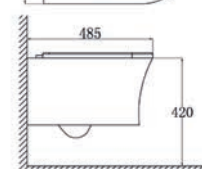

Total Suite Price

£2,897.00 Exc. VAT   **£3,476.40** Inc. VAT

WC Supplied with concealed fixings