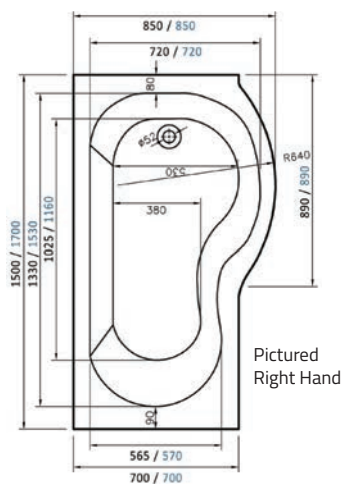

Pictured Right Hand

Alternative Screen:
California 2-Fold *Priced Below*