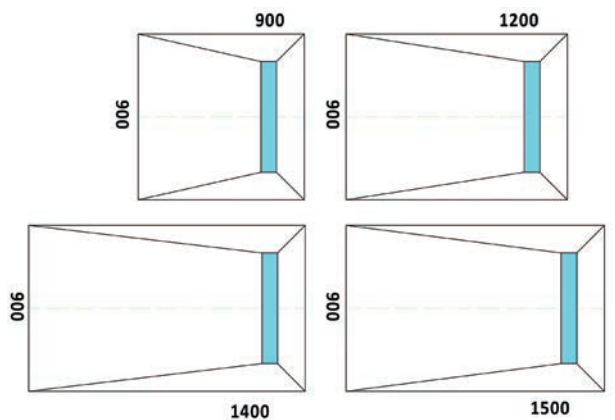

Linear Drain - 600mm