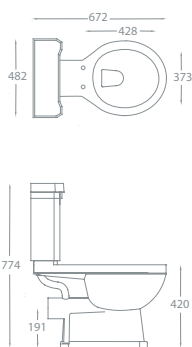

Estoril Tall Closed - See p18
£391.00 Exc. VAT £469.20 Inc. VAT

RIMLESS

Rimini Elevated Height - See p63
£427.00 Exc. VAT £512.40 Inc. VAT

RIMLESS

Roma Elevated Height - See p22
£433.00 Exc. VAT £519.60 Inc. VAT

RIMLESS

COMFORT HEIGHT PAN

COMFORT HEIGHT PAN

COMFORT HEIGHT PAN