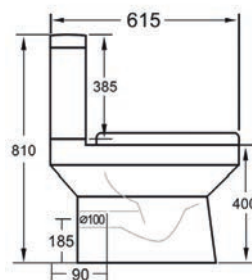

WC Components

Evora Rimless Close Coupled Open Sided Pan & Soft Close Seat			
Ref: EVO-W409C		£208.00 Exc. VAT	£249.60 Inc. VAT
Evora Close Coupled Cistern & Fittings			
Ref: EVO-C402		£96.00 Exc. VAT	£115.20 Inc. VAT

WC also available with Closed Sides (Priced Below)

Total Suite Price	£2,758.00 Exc. VAT	£3,309.60 Inc. VAT

Also Available:

	Ref.	Exc. VAT	Inc. VAT
Evora Rimless Close Coupled Closed Sided Pan & Soft Close Seat	EVO-W408C	£245.00	£294.00
Evora Rimless Tall Close Coupled Open Sided Pan & Soft Close Seat	EVO-W410C	£254.00	£304.80
Evora Close Coupled Cistern & Fittings	EVO-C402	£96.00	£115.20
Evora Rimless Back-to-Wall Pan & Soft Close Seat	EVO-W402C	£199.00	£238.80
Evora Rimless Tall Back-to-Wall Pan & Soft Close Seat	EVO-W412C	£249.00	£298.80