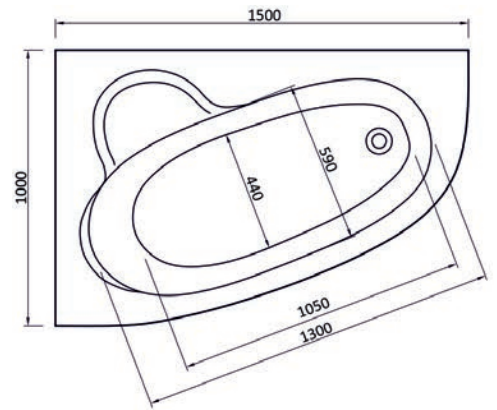

• Superspec 8mm Acrylic • Supplied without Tap Holes

Idaho

Bath Height (Exc. Legs) - 420mm
Panel Height - 520mm

Dimensions	Capacity	Ref.	Exc. VAT	Inc. VAT
1200 x 1200mm	200 Ltr	IDAH1200	£631.00	£757.20
Panel Only	-	IDAHPAN	£260.00	£312.00
Bath Total			£891.00	£1,069.20

Tennessee

Bath Height (Exc. Legs) - 460mm
Panel Height - 590mm

Dimensions	Capacity	Ref.	Exc. VAT	Inc. VAT
1500 x 1000mm	210 Ltr	TEN1500LH/RH	£535.00	£642.00
Panel Only	-	TEN15PN	£241.00	£289.20
Bath Total			£776.00	£931.20

Bath is available Left Hand or Right Hand - Please specify Handing when ordering.

Bath Pictured Left Hand