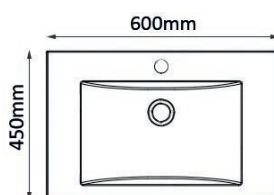

	Dimensions	Ref.	Exc. VAT	Inc. VAT
Genesis 800mm Showerwall Panel - Brushed Brass	800 x 1950mm (H)	QXGSW800BRS	£379.00	£454.80
Ascent Premier 30mm Cast Stone Tray	1200 x 800mm	ASC12/8	£306.00	£367.20
Ascent 90mm Shower Trap Waste	-	TAST1CP-K	£13.00	£15.60
Atlanta Square Thermostatic Bar Valve & Riser Kit - Brushed Brass	850-1200mm (H)	AT103BB	£419.00	£502.80