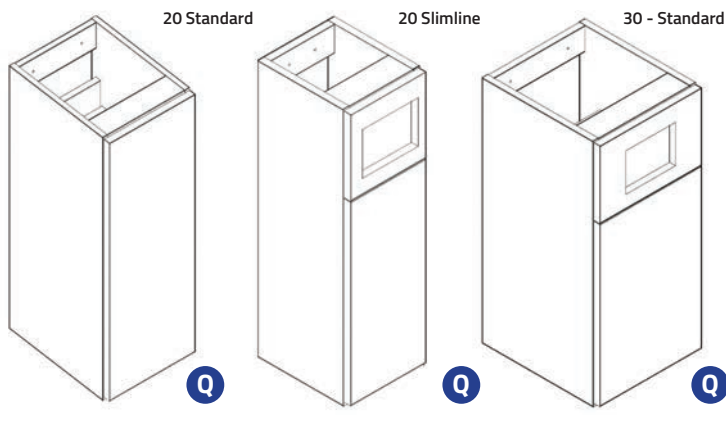

Ritz Furniture

Ref.	Dimensions	Cashmere		Graphite	
		Exc. VAT	Inc. VAT	Exc. VAT	Inc. VAT
RZ50WC	498 x 345 x 870mm*	£256.00	£307.20		
RZ60WC	598 x 345 x 870mm*	£270.00	£324.00		
RZ50WCSL	498 x 245 x 870mm*	£256.00	£307.20		
RZ60WCSL	598 x 245 x 870mm*	£256.00	£307.20		

20 Single Base & 20 & 30 Units with Roll Holder

Q-Line Furniture

Ref.	Dimensions	Gloss White		Platinum Grey	
		Exc. VAT	Inc. VAT	Exc. VAT	Inc. VAT
GQ20	200 x 345 x 825mm*	£128.00	£153.60	£141.00	£169.20
GQ20SL	200 x 245 x 825mm*	£250.00	£300.00	£270.00	£324.00
GQ30TR	300 x 345 x 825mm*	£265.00	£318.00	£287.00	£344.40