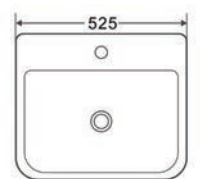

Verona Rimless Wall-Hung

Qx
10 YEAR
MANUFACTURERS
GUARANTEE

Bath Components

	Dimensions	Ref.	Exc. VAT	Inc. VAT
Verona Freestanding Bath with Pre-Fitted Click-Clack Waste	1700 x 750mm	ICN-1026	£1,513.00	£1,815.60
Grosvenor Floorstanding Single Lever Bath Shower Mixer & Kit	-	ASC-8170B	£444.00	£532.80

Basin Components

	Dimensions	Ref.	Exc. VAT	Inc. VAT
Verona 525 Ceramic Wall-Hung Basin (1TH Only)	525 x 450mm	VER-7105	£213.00	£255.60
Urban Basin Mono inc. Click-Clack Waste	-	ALP-9072W	£83.00	£99.60

WC Components

	Dimensions	Ref.	Exc. VAT	Inc. VAT
Verona Rimless Wall-Hung Pan & Soft Close Seat	-	VER-WH09	£274.00	£328.80
Ascent Mechanical WC Frame	-	ASC215-A1	£260.00	£312.00
Ascent Ebony Push-Button Flush Plate - Chrome	-	EB41101	£29.00	£34.80

Total Suite Price

£2,816.00 Exc. VAT

£3,379.20 Inc. VAT

WC Supplied with concealed fixings