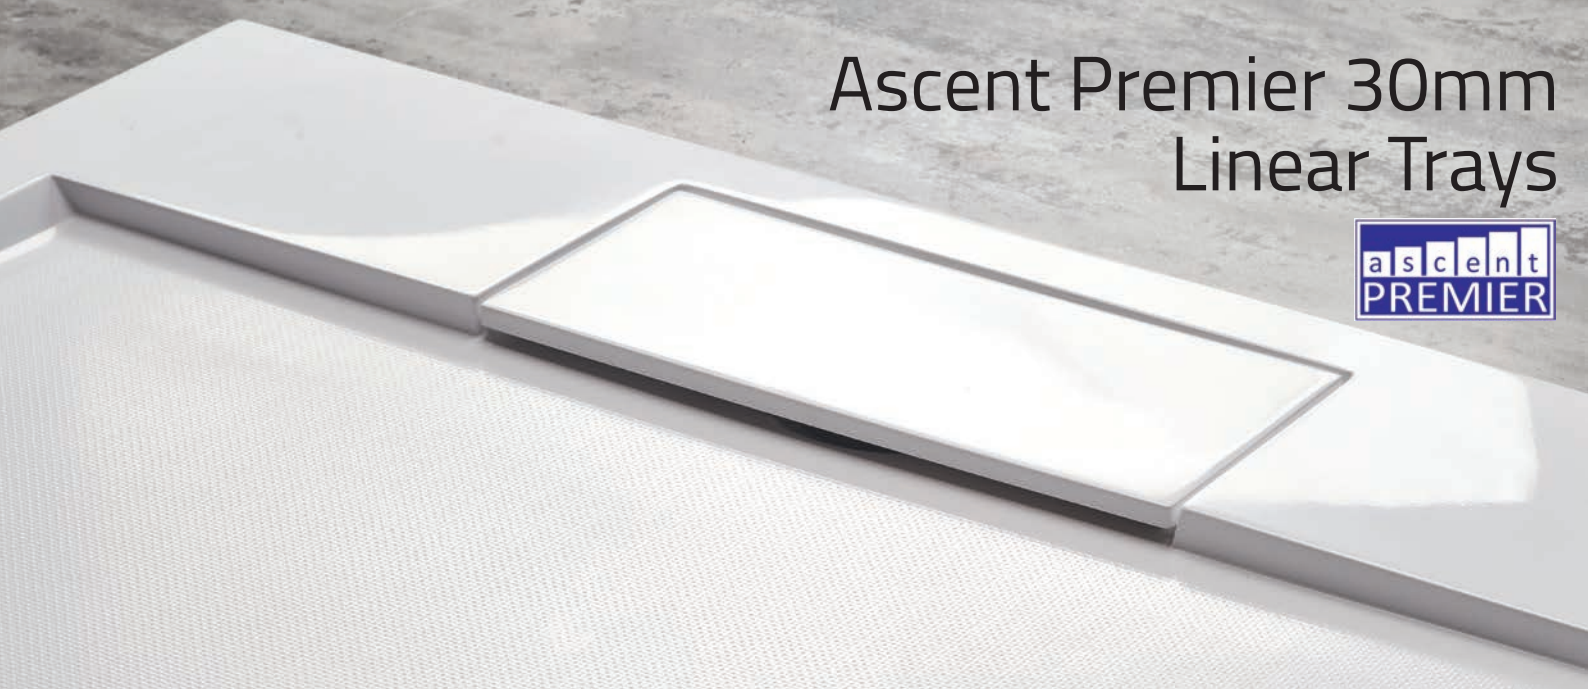

Ascent Premier 30mm Linear Trays

- 30mm Stone Resin Trays with Gel Coat Finish
- Unique Slip-Resistance Surface
- Hidden Linear Waste Design (300mm)
- The waste is positioned either along the short end of the tray, or in the centre of the long edge (*detailed below*)
- Available in 9 size options
- Optional Leg & Panel Kit for Easy-Plumb Installation
- Panel Height - 100mm
- Requires 90mm Waste Fitting (Not Included)
- 10 Year Manufacturers Guarantee