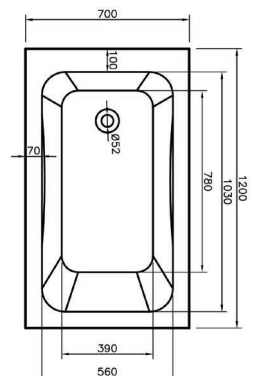

Dakota

Single Ended Bath

Height (Exc. Legs) - 400mm

Dimensions	Capacity	Ref.	Exc. VAT	Inc. VAT
1200 x 700mm	120 Ltr	DAKO12/7	£226.00	£271.20