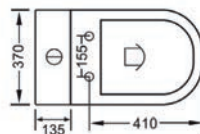

WC Components

Evora Rimless Close Coupled Open Sided Pan & Soft Close Seat			
Ref: EVO-W409C		£208.00 Exc. VAT	£249.60 Inc. VAT
Evora Close Coupled Cistern & Fittings			
Ref: EVO-C402		£96.00 Exc. VAT	£115.20 Inc. VAT

WC also available with Closed Sides (Priced Below)

Total Suite Price	£2,758.00 Exc. VAT	£3,309.60 Inc. VAT

Also Available:

	Ref.	Exc. VAT	Inc. VAT
Evora Rimless Close Coupled Closed Sided Pan & Soft Close Seat	EVO-W408C	£245.00	£294.00
Evora Rimless Tall Close Coupled Open Sided Pan & Soft Close Seat	EVO-W410C	£254.00	£304.80
Evora Close Coupled Cistern & Fittings	EVO-C402	£96.00	£115.20
Evora Rimless Back-to-Wall Pan & Soft Close Seat	EVO-W402C	£199.00	£238.80
Evora Rimless Tall Back-to-Wall Pan & Soft Close Seat	EVO-W412C	£249.00	£298.80