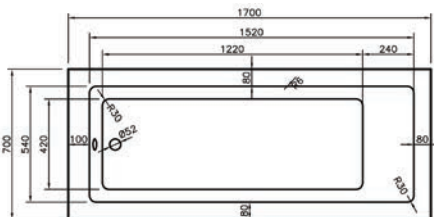

Oregon Rimless

1. **Size Options:**
2. 1500 x 700mm
   - 1600 x 700mm
   - 1700 x 700mm

Bath Components	Dimensions	Ref.	Exc. VAT	Inc. VAT
Montana Single Ended Standard Spec Bath	1700 x 700mm	MON17/7	£349.00	£418.80
Q-Line MDF Bath Front Panel - Platinum Grey	1700mm	GQ1700BPPL	£215.00	£258.00
Q-Line MDF Bath End Panel - Platinum Grey	700mm	GQ700BPPL	£89.00	£106.80
Genesis 8mm Curved Bath Screen	1500mm (H) x 800mm (W)	QXG85S800	£192.00	£230.40
QX Click-Clack Bath Waste - Black	-	QXWA900EK	£40.00	£48.00
Roma 2TH Bath Filler - Matt Grey	-	QXRO03MG	£143.00	£171.60
Roma Round Thermostatic Bar Valve & Kit - Matt Grey	-	QXSH104MG	£273.00	£327.60