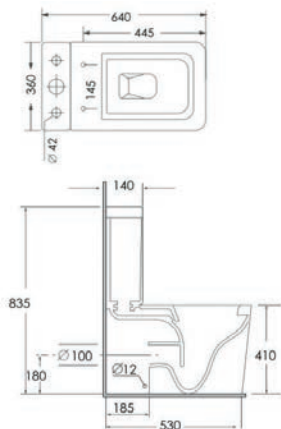

WC Components

Monza Rimless Close Coupled Pan & Soft Close Seat*	
Ref: MON-2170P	
£368.00 Exc. VAT	£441.60 Inc. VAT
Monza Close Coupled Cistern & Fittings*	
Ref: MON-2170C	
£171.00 Exc. VAT	£205.20 Inc. VAT

*While Stocks Last

Total Suite Price

£2,628.00 Exc. VAT

£3,153.60 Inc. VAT

Also Shown With:

	Dimensions	Ref.	Exc. VAT	Inc. VAT
Atlanta Battery Operated Mirror with integrated LED Lights	500 x 700mm	ASC12BA	£106.00	£127.20
Utah Towel Ring	-	KPY-004	£44.00	£52.80