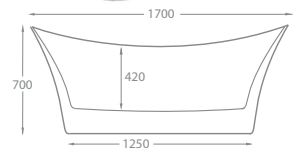

1650 x 700mm • 1700 x 750mm

Description	Dimensions L x W x H (mm)	Ref.	Weight	Capacity	Exc. VAT	Inc. VAT
Roma Freestanding Bath <i>Includes Pre-Fitted Click-Clack Waste</i>	1650 x 700 x 600/800	QX-RMA1650	55kg	260 Ltr	£1,517.00	£1,820.40

Valentina Freestanding Bath <i>Includes Pre-Fitted Click-Clack Waste</i>	1700 x 750 x 580/720	QX-VAL1700	55kg	260 Ltr	£1,543.00	£1,851.60