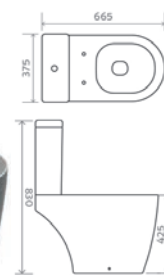

Estoril Tall Closed - See p18
£391.00 Exc. VAT £469.20 Inc. VAT

RIMLESS

Rimini Elevated Height - See p63
£427.00 Exc. VAT £512.40 Inc. VAT

RIMLESS

Roma Elevated Height - See p22
£433.00 Exc. VAT £519.60 Inc. VAT

RIMLESS

COMFORT HEIGHT PAN

COMFORT HEIGHT PAN

COMFORT HEIGHT PAN