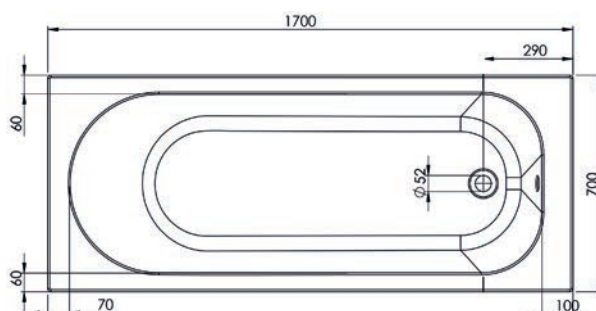

NEW Memphis

Dimensions	Capacity	Ref.	Exc. VAT	Inc. VAT
1700 x 700mm	162 Ltr	MEM17/7	£206.00	£247.20

Single Ended Bath

Height (Exc. Legs) - 410mm