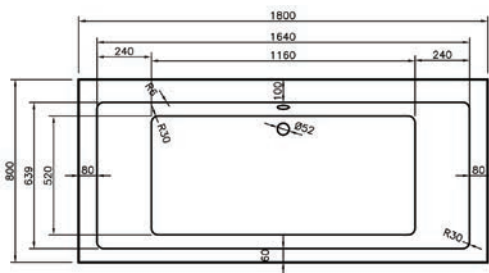

- 5mm Acrylic • Supplied without Tap Holes • Available Ascent Superspec where stated

Montana

Single Ended Bath

Height (Exc. Legs) - 420mm

Selection of Bath Panels Available p132-133

Dimensions	Capacity	Ref.	Exc. VAT	Inc. VAT
1500 x 700mm	170 Ltr	MON15/7	£333.00	£399.60
1600 x 700mm	185 Ltr	MON16/7	£333.00	£399.60
1700 x 700mm	200 Ltr	MON17/7	£349.00	£418.80

Dimensions	Capacity	Ref.	Exc. VAT	Inc. VAT
1500 x 700mm	170 Ltr	MON15/7S	£434.00	£520.80
1600 x 700mm	185 Ltr	MON16/7S	£434.00	£520.80
1700 x 700mm	200 Ltr	MON17/7S	£454.00	£544.80

Nevada

Double Ended Bath

Height (Exc. Legs) - 420mm

Selection of Bath Panels Available p132-133

Dimensions	Capacity	Ref.	Exc. VAT	Inc. VAT
1700 x 800mm	225 Ltr	NEV17/8	£402.00	£482.40
1800 x 800mm	235 Ltr	NEV18/8	£402.00	£482.40

Dimensions	Capacity	Ref.	Exc. VAT	Inc. VAT
1700 x 800mm	225 Ltr	NEV17/8S	£523.00	£627.60
1800 x 800mm	235 Ltr	NEV18/8S	£523.00	£627.60