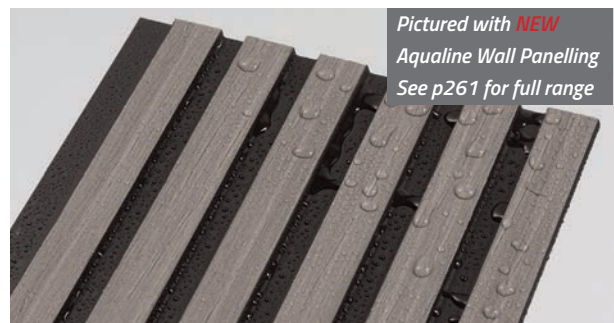

NEW Genesis Deluxe Flipper Panel - Matt Black Frame

Size	Ref.	Adjustability	Exc. VAT	Inc. VAT
300mm	DFL300BLCL	n/a	£127.00	£152.40

Pictured with **NEW**
Aqualine Wall Panelling
See p261 for full range