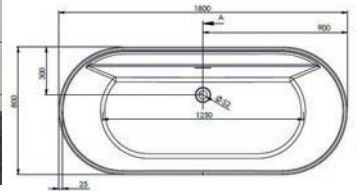

1800 x 800mm • 1720 x 800mm

Description	Dimensions L x W x H (mm)	Ref.	Weight	Capacity	Exc. VAT	Inc. VAT
Naxos Freestanding Bath <i>Includes Pre-Fitted Click-Clack Waste</i>	1800 x 800 x 640	NAX-1800	59kg	277 Ltr	£1,318.00	£1,581.60
Vienna Freestanding Bath with White Feet <i>Includes Pre-Fitted Click-Clack Waste</i>	1720 x 800 x 840	PB284		180 Ltr	£2,499.00	£2,998.80