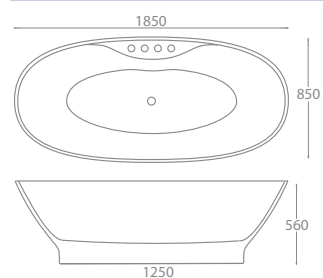

Includes Pre-Fitted Click-Clack Waste

1850 x 850mm • 1700 x 750mm

Oregon available with Option 4
Whisper Airspa System Only

£4,369.00 Exc. VAT

£5,242.80 Inc. VAT

Description	Dimensions L x W x H (mm)	Ref.	Weight	Capacity	Exc. VAT	Inc. VAT
Oregon Freestanding Bath <i>Includes Pre-Fitted Click-Clack Waste</i>	1850 x 850 x 560	QX-ORE1850	47kg	290 Ltr	£1,576.00	£1,891.20
Rimini Freestanding Bath <i>Includes Pre-Fitted Click-Clack Waste</i>	1700 x 750 x 560	QX-RIM1700	38kg	260 Ltr	£1,552.00	£1,862.40