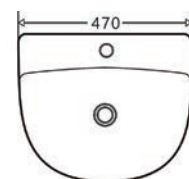

Bath Components

	Dimensions	Ref.	Exc. VAT	Inc. VAT
Valentina Freestanding Bath with Pre-Fitted Click-Clack Waste	1700 x 750mm	QX-VAL1700	£1,543.00	£1,851.60
Ohio Floorstanding Single Lever Bath Shower Mixer & Kit	-	ASC-8000	£368.00	£441.60