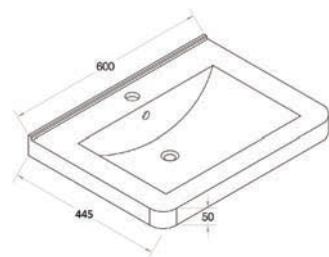

Furniture Components	Dimensions	Ref.	Exc. VAT	Inc. VAT
Cornell 60 2-Drawer Base Unit - Textured Grey	596 x 440 x 800mm	CR60BUTG	£619.00	£742.80
Cornell 60 Ceramic Basin - 1TH Only	600 x 460mm	CR60BAS	£171.00	£205.20
Arizona Basin Mono inc. Click-Clack Waste	-	ASC-9052W	£92.00	£110.40