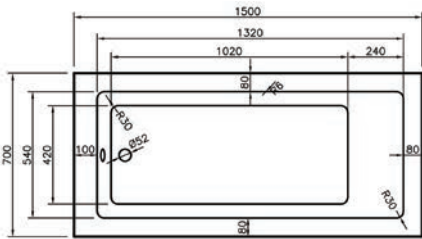

Nevada

Double Ended Bath

Height (Exc. Legs) - 420mm

Selection of Bath Panels Available p132-133

Dimensions	Capacity	Ref.	Exc. VAT	Inc. VAT
1700 x 800mm	225 Ltr	NEV17/8	£402.00	£482.40
1800 x 800mm	235 Ltr	NEV18/8	£402.00	£482.40

Dimensions	Capacity	Ref.	Exc. VAT	Inc. VAT
1700 x 800mm	225 Ltr	NEV17/8S	£523.00	£627.60
1800 x 800mm	235 Ltr	NEV18/8S	£523.00	£627.60