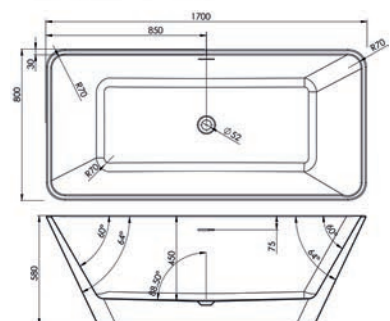

1590 x 850mm • 1700 x 800mm

Description	Dimensions L x W x H (mm)	Ref.	Weight	Capacity	Exc. VAT	Inc. VAT
Eton Freestanding Corner Bath <i>Includes Pre-Fitted Click-Clack Waste</i> Bath is Handed - Please specify Left Hand or Right Hand when ordering	1590 x 850 x 580	ETN159/85	-	-	£1,647.00	£1,976.40
NEW Cairo Freestanding Bath <i>Includes Pre-Fitted Click-Clack Waste & Overflow</i>	1700 x 800 x 580	CAI17/8	-	290 Ltr	£903.00	£1,083.60