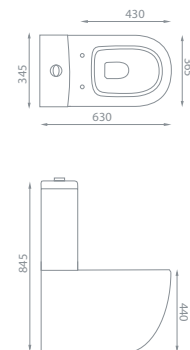

WC's At A Glance

Price is for Close Coupled WC Suite including Seat

SHORT PROJECTION

Cornell Elevated Height - See p42
£370.00 Exc. VAT £444.00 Inc. VAT

RIMLESS

Aveiro Tall Open - See p14
£381.00 Exc. VAT £457.20 Inc. VAT

RIMLESS

Oregon Elevated Height - See p64
£388.00 Exc. VAT £465.60 Inc. VAT

RIMLESS

COMFORT HEIGHT PAN

COMFORT HEIGHT PAN

COMFORT HEIGHT PAN

SHORT PROJECTION

Estoril Tall Closed - See p18
£391.00 Exc. VAT £469.20 Inc. VAT

RIMLESS

Rimini Elevated Height - See p63
£427.00 Exc. VAT £512.40 Inc. VAT

RIMLESS

Roma Elevated Height - See p22
£433.00 Exc. VAT £519.60 Inc. VAT

RIMLESS

COMFORT HEIGHT PAN

COMFORT HEIGHT PAN

COMFORT HEIGHT PAN

Grosvenor - See p48
£450.00 Exc. VAT £540.00 Inc. VAT

Priced with the Nostalgic Soft Close Seat

Monza - See p24
£539.00 Exc. VAT £646.80 Inc. VAT

RIMLESS

NEW Utah Matt Black - See p53
£581.00 Exc. VAT £679.20 Inc. VAT

RIMLESS

Rimless Technology

Many of our close coupled and back-to-wall pans offer Rimless technology as standard. This system improves water flow around the bowl and allows for easier cleaning. Look out for the Rimless icon on relevant products.

RIMLESS