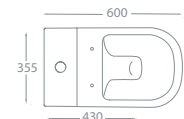

Basin Components

	Dimensions	Ref.	Exc. VAT	Inc. VAT
Eden 550 Ceramic Basin (1TH Only)	550 x 415mm	EDE-PU01	£88.00	£105.60
Eden/Nevada Semi-Pedestal	-	EDE-PU15	£36.00	£43.20
Charlotte Basin Mono inc. Click-Clack Waste	-	ASC-8922W	£74.00	£88.80