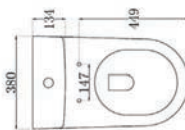

WC Components

Rimini Rimless Close Coupled Pan & Soft Close Seat

Ref: RIM-01343B
£266.00 Exc. VAT **£319.20 Inc. VAT**

Verona Close Coupled Cistern & Fittings for Open Sided Pan

Ref: VEN/R-OP04
£81.00 Exc. VAT **£97.20 Inc. VAT**

Total Suite Price

£3,083.00 Exc. VAT

£3,699.60 Inc. VAT

Also Available:

	Dimensions	Ref.	Exc. VAT	Inc. VAT
Rimini Short Projection Pan & Soft Close Seat <i>to be used with Verona Open Cistern (priced above)</i>	598mm Projection	RIM-1343SP	£178.00	£213.60
Rimini Rimless Back-to-Wall Pan & Soft Close Seat	565mm Projection	RIM-43BTW	£258.00	£309.60
Rimini Elevated Height Pan & Soft Close Seat <i>to be used with Verona Open Cistern (priced above)</i>		TALL1343BH	£346.00	£415.20