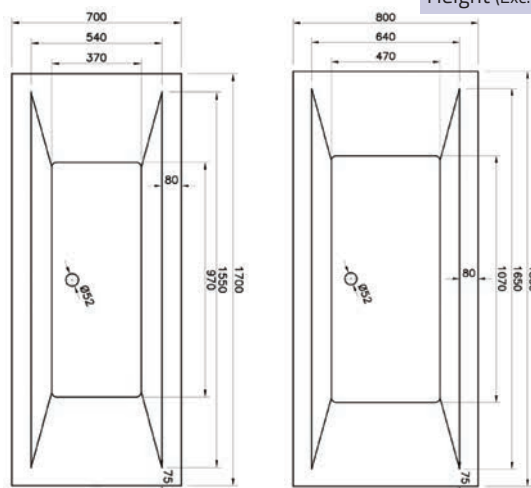

Arizona

Double Ended Bath

Height (Exc. Legs) - 410mm

Selection of Bath Panels Available p132-133