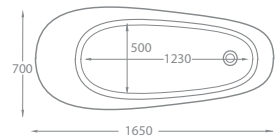

1650 x 700mm • 1700 x 750mm

Description	Dimensions L x W x H (mm)	Ref.	Weight	Capacity	Exc. VAT	Inc. VAT
Roma Freestanding Bath <i>Includes Pre-Fitted Click-Clack Waste</i>	1650 x 700 x 600/800	QX-RMA1650	55kg	260 Ltr	£1,517.00	£1,820.40

Valentina Freestanding Bath <i>Includes Pre-Fitted Click-Clack Waste</i>	1700 x 750 x 580/720	QX-VAL1700	55kg	260 Ltr	£1,543.00	£1,851.60