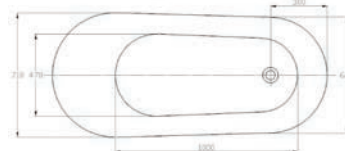

1770 x 710mm • 1520 x 710mm

Description	Dimensions L x W x H (mm)	Ref.	Weight	Capacity	Exc. VAT	Inc. VAT
Latina Freestanding Bath & Feet	1770 x 710 x 775	ICN-831	55kg	195 Ltr	£1,110.00	£1,332.00
Marino Freestanding Bath & Feet	1520 x 710 x 770	ICN-83015A	45kg	142 Ltr	£1,064.00	£1,276.80
Marino Freestanding Bath & Feet*	1700 x 710 x 770	ICN-83017A	55kg	160 Ltr	£1,090.00	£1,308.00

Marino Bath is not suitable for use with the ICW-08 Waste

*While Stocks Last