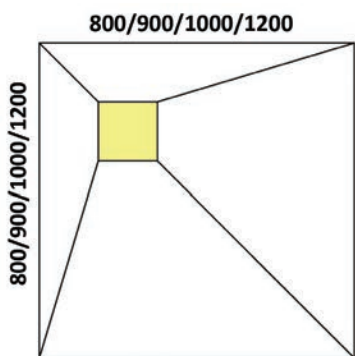

Square Shower Base for Square Drain