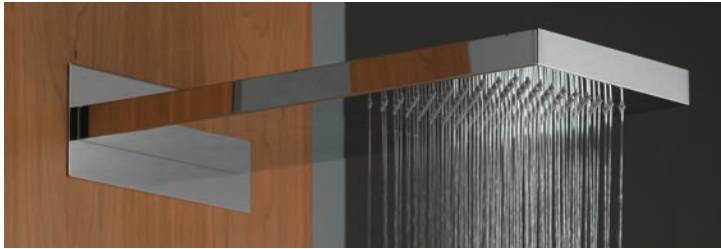

Shower Head Options - Can be used with your choice of Shower Valve

Nevada Rainfall Shower Head

Ref.	Dimensions	Finish	Exc. VAT	Inc. VAT
FLS-8110A	500 x 200mm	Chrome	£229.00	£274.80