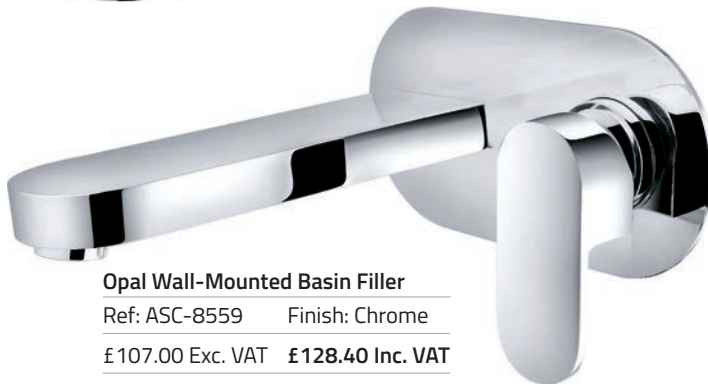

Opal Basin Mono

Opal Wall-Mounted Basin Filler

Ref: ASC-8559   Finish: Chrome
£107.00 Exc. VAT   **£128.40 Inc. VAT**