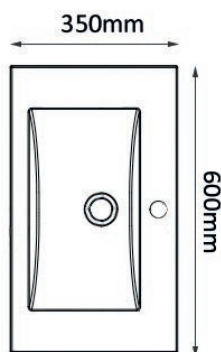

Furniture Components

Modena 60 1-Door, 2-Door Base Unit - Platinum Grey
Ref: MOD60WHPL Dimensions: 598 x 344 x 480mm
£351.00 Exc. VAT **£421.20 Inc. VAT**

Q-Line 60 Square Basin
Ref: QXLINE600 Dimensions: 600 x 350mm
£148.00 Exc. VAT **£177.60 Inc. VAT**

Modena 2-Door Tall Column
Ref: MOD30CPL Dimensions: 300 x 345 x 1550mm
£429.00 Exc. VAT **£514.80 Inc. VAT**

Roma Basin Mono inc. Click-Clack Waste - Matt Grey
Ref: QXRO05MG
£102.00 Exc. VAT **£122.40 Inc. VAT**