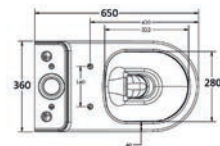

WC Components

Naxos Rimless Close Coupled Pan & Soft Close Seat	Ref: NAX-210309		£250.00 Exc. VAT	£300.00 Inc. VAT
Naxos Close Coupled Cistern & Fittings	Ref: NAX-903100		£107.00 Exc. VAT	£128.40 Inc. VAT

Total Suite Price

£3,050.00 Exc. VAT

£3,660.00 Inc. VAT

Also Available:

Also Available:	Dimensions	Ref.	Exc. VAT	Inc. VAT
Naxos Rimless Back-to-Wall Pan & Soft Close Seat	540mm Projection	NAX-220309	£234.00	£280.80
Naxos Bidet	540mm Projection	NAX-270310	£169.00	£202.80
Naxos Rimless Wall-Hung Pan & Soft Close Seat	540mm Projection	NAX-250309	£227.00	£272.40
Naxos Wall-Hung Bidet	540mm Projection	NAX-280310	£157.00	£188.40