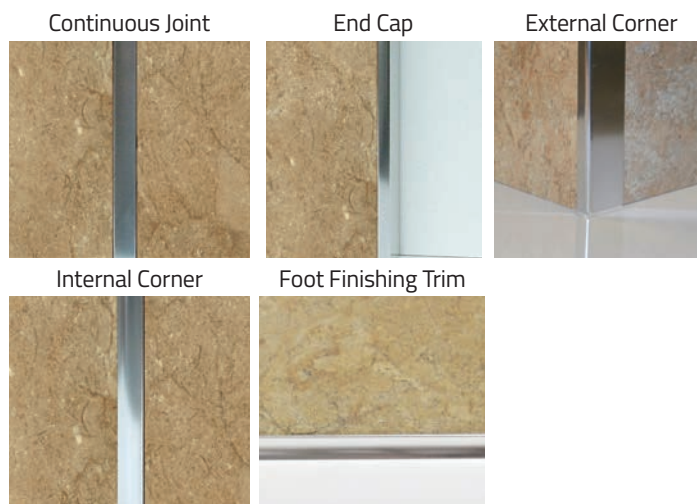

Quest Profiles

Aluminium with Chrome Finish

Profile	Ref.	Dimensions	Exc. VAT	Inc. VAT
Continuous Joint	QCONT	2400mm	£25.00	£30.00
End Cap	QEND	2400mm	£23.00	£27.60
External Corner	QEXT	2400mm	£33.00	£39.60
Internal Corner	QINT	2400mm	£33.00	£39.60
Foot Finishing Trim	QFOOT	2400mm	£23.00	£27.60