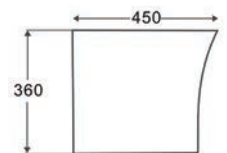

Verona Rimless Wall-Hung

Qx
10 YEAR
MANUFACTURERS
GUARANTEE

Bath Components

	Dimensions	Ref.	Exc. VAT	Inc. VAT
Verona Freestanding Bath with Pre-Fitted Click-Clack Waste	1700 x 750mm	ICN-1026	£1,513.00	£1,815.60
Grosvenor Floorstanding Single Lever Bath Shower Mixer & Kit	-	ASC-8170B	£444.00	£532.80

Basin Components

	Dimensions	Ref.	Exc. VAT	Inc. VAT
Verona 525 Ceramic Wall-Hung Basin (1TH Only)	525 x 450mm	VER-7105	£213.00	£255.60
Urban Basin Mono inc. Click-Clack Waste	-	ALP-9072W	£83.00	£99.60

WC Components

	Dimensions	Ref.	Exc. VAT	Inc. VAT
Verona Rimless Wall-Hung Pan & Soft Close Seat	-	VER-WH09	£274.00	£328.80
Ascent Mechanical WC Frame	-	ASC215-A1	£260.00	£312.00
Ascent Ebony Push-Button Flush Plate - Chrome	-	EB41101	£29.00	£34.80

Total Suite Price

£2,816.00 Exc. VAT

£3,379.20 Inc. VAT

WC Supplied with concealed fixings