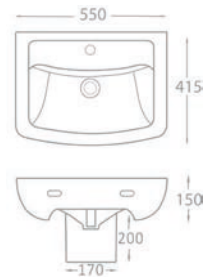

Bath Components

	Dimensions	Ref.	Exc. VAT	Inc. VAT
Virginia Bath with Grips & Anti-Slip Base	1700 x 700mm	VIR17/7	£310.00	£372.00
Destiny MDF Bath Front Panel - Gloss White	1700mm	163003	£145.00	£174.00
Destiny MDF Bath Front Panel - Gloss White	700mm	163101	£72.00	£86.40
Charlotte Bath Filler	-	ASC-8924	£118.00	£141.60
QX Bath Pop-up Waste	-	QXW1908	£40.00	£48.00

Basin Components

	Dimensions	Ref.	Exc. VAT	Inc. VAT
Eden 550 Ceramic Basin (1TH Only)	550 x 415mm	EDE-PU01	£88.00	£105.60
Eden/Nevada Semi-Pedestal	-	EDE-PU15	£36.00	£43.20
Charlotte Basin Mono inc. Click-Clack Waste	-	ASC-8922W	£74.00	£88.80

WC Components

SHORT
PROJECTION

	Dimensions	Ref.	Exc. VAT	Inc. VAT
Eden Close Coupled Pan Only	-	EDE-PU03	£158.00	£189.60
Eden Close Coupled Cistern & Fittings	-	EDE-PU04	£101.00	£121.20
Eden Premium Soft Close Seat	-	EDE-PU07	£73.00	£87.60

Total Suite Price £1,215.00 Exc. VAT **£1,458.00 Inc. VAT**

4-Piece Price Inc. Seat £456.00 Exc. VAT **£547.20 Inc. VAT**

Also Available

Eden Corner Cistern - for use with Eden C/C Pan	EDE-PU14	£147.00	£176.40