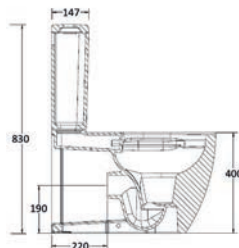

WC Components

Naxos Rimless Close Coupled Pan & Soft Close Seat	Ref: NAX-210309		£250.00 Exc. VAT	£300.00 Inc. VAT
Naxos Close Coupled Cistern & Fittings	Ref: NAX-903100		£107.00 Exc. VAT	£128.40 Inc. VAT

Total Suite Price

£3,050.00 Exc. VAT

£3,660.00 Inc. VAT

Also Available:

Also Available:	Dimensions	Ref.	Exc. VAT	Inc. VAT
Naxos Rimless Back-to-Wall Pan & Soft Close Seat	540mm Projection	NAX-220309	£234.00	£280.80
Naxos Bidet	540mm Projection	NAX-270310	£169.00	£202.80
Naxos Rimless Wall-Hung Pan & Soft Close Seat	540mm Projection	NAX-250309	£227.00	£272.40
Naxos Wall-Hung Bidet	540mm Projection	NAX-280310	£157.00	£188.40