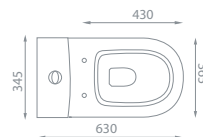

WC Components

Roma Rimless Comfort Close Coupled Pan & Soft Close Seat	Ref: RO-W158		£319.00 Exc. VAT	£382.80 Inc. VAT
Roma Close Coupled Cistern & Fittings	Ref: RO-T158		£114.00 Exc. VAT	£136.80 Inc. VAT

Total Suite Price

£5,734.00 Exc. VAT

£6,880.80 Inc. VAT

Also Shown With:

	Dimensions	Ref.	Exc. VAT	Inc. VAT
Utah 60 Mirror with Black Frame & Integrated Lights	600 x 700 x 30mm	ASC6071B	£273.00	£327.60
Porto 60 Ceramic Basin - For use with the Porto Base Unit	600 x 460mm	CB5460	£169.00	£202.80