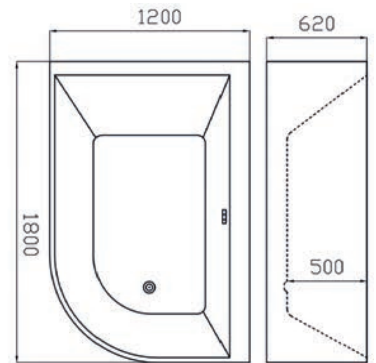

1800 x 1200mm • 1800 x 790mm

Bath Pictured Left Hand

With Airspa System

Description	Dimensions L x W x H (mm)	Ref.	Capacity	Exc. VAT	Inc. VAT
Sofia 1800 Freestanding Bath - LH or RH	1800 x 1200 x 620mm	PB261L/R	410 Ltr	£1,800.00	£2,160.00