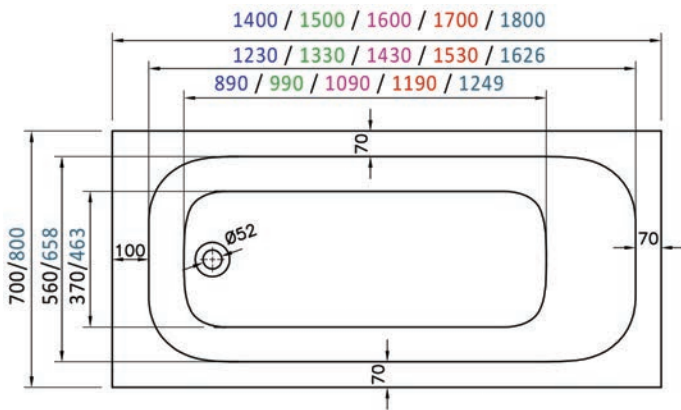

Single Ended Bath

Height (Exc. Legs) - 410mm

• 5mm Acrylic • Supplied without Tap Holes • Available Ascent Superspec where stated

Carolina

Single Ended Bath

Height (Exc. Legs) - 400mm

Dimensions	Capacity	Ref.	Exc. VAT	Inc. VAT
1400 x 700mm	150 Ltr	CARO14/7	£226.00	£271.20
1500 x 700mm	160 Ltr	CARO15/7	£226.00	£271.20
1600 x 700mm	170 Ltr	CARO16/7	£226.00	£271.20
1700 x 700mm	180 Ltr	CARO17/7	£226.00	£271.20
1800 x 800mm	200 Ltr	CARO18/8	£402.00	£482.40