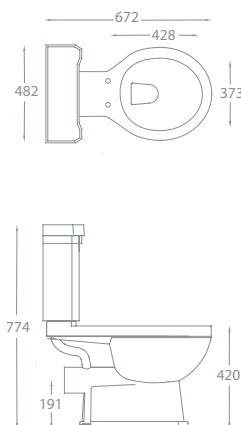

672mm Projection

WC Components

Grosvenor Close Coupled Pan Only	Ref: GR-W112		£194.00 Exc. VAT	£232.80 Inc. VAT
Grosvenor Close Coupled Lever Cistern & Fittings	Ref: GR-T112		£121.00 Exc. VAT	£145.20 Inc. VAT
Nostalgic Wooden Soft Close Seat - Gloss White*	Ref: NOS-SEAT		£135.00 Exc. VAT	£162.00 Inc. VAT

*Seat available in 7 finishes - See p77

Total Suite Price - with 610mm Basin   £1,477.00 Exc. VAT   £1,772.40 Inc. VAT

Also Shown With:	Dimensions	Ref.	Exc. VAT	Inc. VAT
Options 50 Plain Mirror	500 x 740mm	19314	£77.00	£92.40
Royal Bajan Towel Rail - Chrome	800 x 500mm	ROY-8X5	£333.00	£399.60
Ohio Towel Ring - Chrome	152 x 183 x 75mm	KCO-004	£39.00	£46.80

Also Available:

Grosvenor Semi-Recessed Ceramic Basin (1 or 2TH)	545 x 440mm	GR-B212M-1/2	£153.00	£183.60
Grosvenor Back-to-Wall Pan Only	-	GR-W212	£181.00	£217.20
Nostalgic Wooden Soft Close Seat - Gloss White*	-	NOS-SEAT	£135.00	£162.00