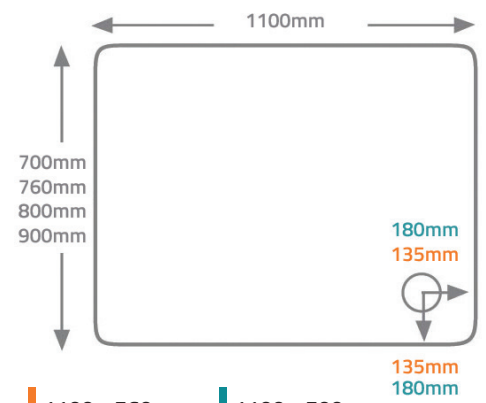

1100 x 760mm	1100 x 700mm
1100 x 800mm	1100 x 760mm
1100 x 900mm	1100 x 800mm