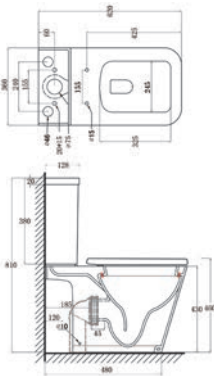

RIMLESS

Charlotte - See p40
£342.00 Exc. VAT £410.40 Inc. VAT

COMFORT HEIGHT PAN

NEW Kansas - See p10
£346.00 Exc. VAT £415.20 Inc. VAT

RIMLESS

Rimini - See p28
£347.00 Exc. VAT £416.40 Inc. VAT

RIMLESS

SHORT PROJECTION