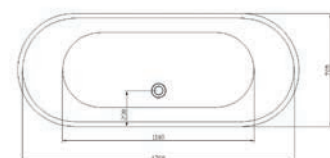

1770 x 710mm • 1520 x 710mm

Description	Dimensions L x W x H (mm)	Ref.	Weight	Capacity	Exc. VAT	Inc. VAT
Latina Freestanding Bath & Feet	1770 x 710 x 775	ICN-831	55kg	195 Ltr	£1,110.00	£1,332.00
Marino Freestanding Bath & Feet	1520 x 710 x 770	ICN-83015A	45kg	142 Ltr	£1,064.00	£1,276.80
Marino Freestanding Bath & Feet*	1700 x 710 x 770	ICN-83017A	55kg	160 Ltr	£1,090.00	£1,308.00

Marino Bath is not suitable for use with the ICW-08 Waste

*While Stocks Last