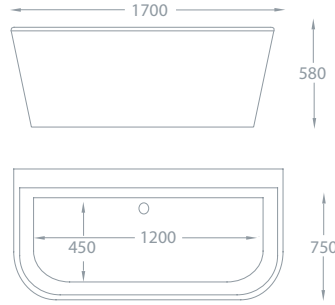

Monza Rimless