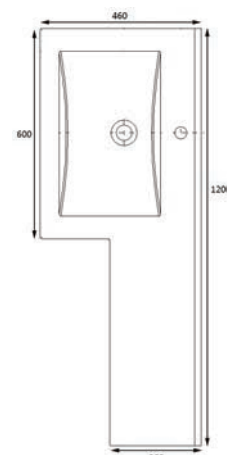

Nevada Back-to-Wall

Bath Components

	Dimensions	Ref.	Exc. VAT	Inc. VAT
Vermont Standard Spec Shower Bath	1700 x 700mm (850 max)	VER17/7	£356.00	£427.20
Vermont Bath Acrylic Front Panel	1700mm	VER-17FP	£133.00	£159.60
Vermont Bath Acrylic End Panel	700mm	CALI-7EP	£76.00	£91.20
Vermont Shower Bath Screen	1400(H) x 800mm(W)	QXGVERBS800	£215.00	£258.00
QX Bath Pop-Up Waste	-	QXW1908	£40.00	£48.00
Arizona Bath Shower Mixer inc. Kit <i>(Not pictured - See p88)</i>	-	ASC-9051	£172.00	£206.40

Furniture Components

	Dimensions	Ref.	Exc. VAT	Inc. VAT
Monica 60 2-Door Base Unit - Gloss White	590 x 450 x 800mm	M60BW	£201.00	£241.20
Monica 60 Slim WC Base Unit (No Top) - Gloss White	600 x 250 x 800mm	M60WC1PW	£176.00	£211.20
Monica 120 1-Piece Resin Basin (LH or RH)*	1200 x 260mm (460 max)	M1201P	£323.00	£387.60
Arizona Basin Mono inc. Click-Clack Waste <i>(Not pictured - See p88)</i>	-	ASC-9052W	£92.00	£110.40

*Basin pictured Left Hand (LH)

WC Components

	Dimensions	Ref.	Exc. VAT	Inc. VAT
Nevada Back-to-Wall Pan Only	495mm Projection	NEV-TR05	£170.00	£204.00
Nevada Soft Close Seat Only	-	NEV-TR08	£45.00	£54.00
Genesis Concealed Plastic Cistern - Dual Flush	-	GEN-CONC	£54.00	£64.80

Total Suite Price

£2,053.00 Exc. VAT

£2,463.60 Inc. VAT

Also Shown With:

Eden 60 Mirrored Cabinet - Gloss White	600 x 160 x 600mm	ED60MCW	£265.00	£318.00