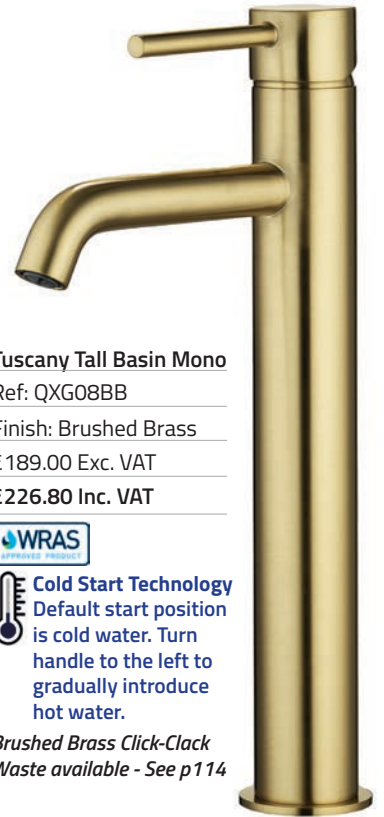

All Tuscany Brushed Brass Taps Require Min. 0.5 Bar Pressure unless otherwise stated

Tuscany Basin Mono inc. Click-Clack Waste

Ref: QXG05BB Finish: Brushed Brass
 £123.00 Exc. VAT £147.60 Inc. VAT

Cold Start Technology
 Default start position is cold water.
 Turn handle to the left to gradually introduce hot water.