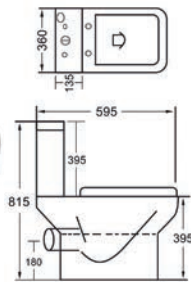

Aveiro Open - See p14
£354.00 Exc. VAT £424.80 Inc. VAT

RIMLESS