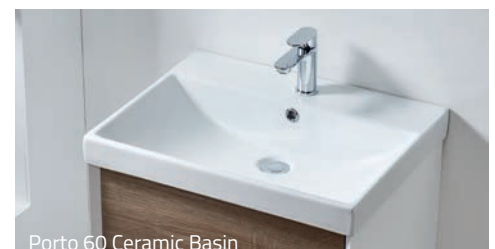

Porto 60 Ceramic Basin