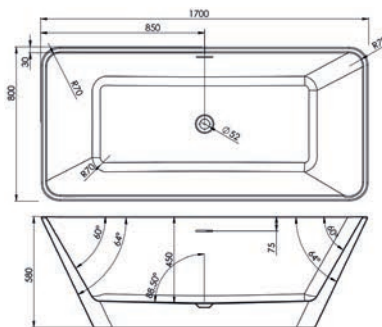

NEW Kansas Rimless