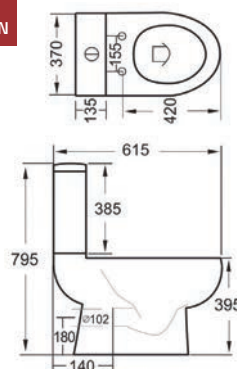

WC Components

Eton Rimless Open Back Close Coupled Pan & Soft Close Seat - Pictured in main shot	Ref: ETO-001	
	£199.00 Exc. VAT	£238.80 Inc. VAT
Eton Close Coupled Cistern & Fittings	Ref: ETO-003	
	£75.00 Exc. VAT	£90.00 Inc. VAT

Total Suite Price

£1,548.00 Exc. VAT

£1,857.60 Inc. VAT

Also Available	Dimensions	Ref.	Exc. VAT	Inc. VAT
Eton Rimless Closed Back Close Coupled Pan & Soft Close Seat	615mm Projection	ETO-002	£256.00	£307.20
Eton Close Coupled Cistern & Fittings	-	ETO-003	£75.00	£90.00
Eton Rimless Back-to-Wall Pan & Soft Close Seat	540mm Projection	ETO-004	£185.00	£222.00
Eton 450 Ceramic Basin (1TH Only)	450 x 360mm	ETO-005	£55.00	£66.00
Eton 500 Ceramic Basin (1TH Only)	500 x 400mm	ETO-006	£78.00	£93.60
Carolina Semi-Pedestal	-	UKB-P502	£46.00	£55.20