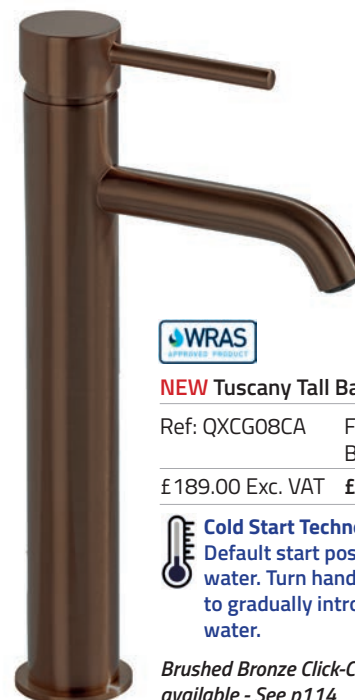

NEW Tuscany Tall Basin Mono

Ref: QXCG08CA Finish: Brushed Bronze
£189.00 Exc. VAT **£226.80 Inc. VAT**

Cold Start Technology
Default start position is cold water. Turn handle to the left to gradually introduce hot water.

Brushed Bronze Click-Clack Waste available - See p114

NEW Tuscany Floorstanding Single Lever Bath Shower Mixer*

Ref: QXCG88CA Finish: Brushed Bronze
£520.00 Exc. VAT **£624.00 Inc. VAT**

Height: 1011mm to Spout ***To Order Only**
1143mm Overall

Requires Minimum 1.0 bar pressure