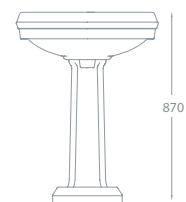

Basin Components

	Dimensions	Ref.	Exc. VAT	Inc. VAT
Classic Nouveau 600 Ceramic Basin (2TH Only)	600 x 485mm	CLA-DE23	£114.00	£136.80
Classic Nouveau Pedestal	-	CLA-DE02	£51.00	£61.20
Nostalgic Basin Taps (pair)	-	ASC-8034	£68.00	£81.60
QX Plug & Chain Basin Waste - Chrome	-	QXW1901	£12.00	£14.40