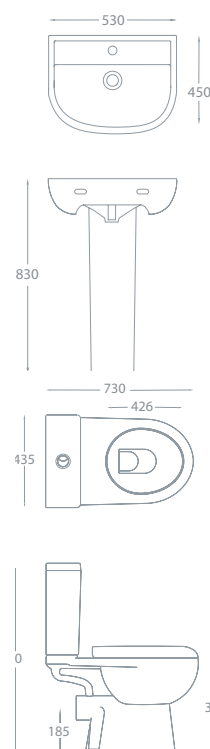

WC Components

	Dimensions	Ref.	Exc. VAT	Inc. VAT
Ebony Close Coupled Pan Only	-	BH-CL001	£78.00	£93.60
Ebony Close Coupled Cistern & Fittings	-	BH-CL002	£57.00	£68.40
Ebony Standard Seat	-	108051	£25.00	£30.00

Total Suite Price £857.00 Exc. VAT £1,028.40 Inc. VAT

4-Piece Price Inc. Seat £227.00 Exc. VAT £272.40 Inc. VAT