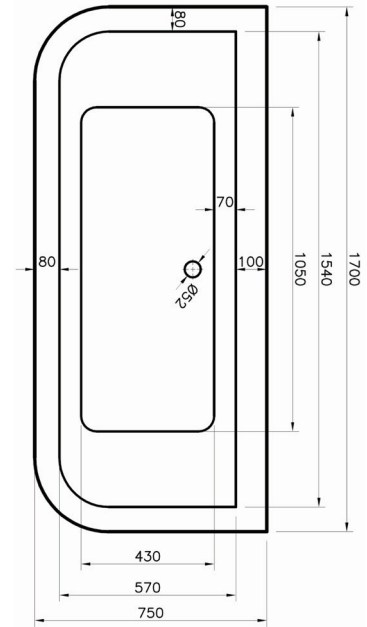

Kansas

Double Ended Bath

Pictured Left Hand

GENESIS

Dimensions	Capacity	Ref.	Exc. VAT	Inc. VAT
1600 x 900mm	210 Ltr	KN16/9	£430.00	£516.00
Kansas 1600 Offset Panel	-	KN16OFFPAN	£226.00	£217.20
Bath Total			£656.00	£787.20

Dimensions	Capacity	Ref.	Exc. VAT	Inc. VAT
1700 x 725mm	195 Ltr	KN17/725	£360.00	£432.00
Kansas 1700 Offset Panel	-	KN17OFFPAN	£225.00	£270.00
Bath Total			£585.00	£702.00

Available Left Hand or Right Hand

Kansas Offset

Single Ended Bath

1600 mm Bath Height (Exc. Legs) - 410mm
1700 mm Bath Height (Exc. Legs) - 410mm
Panel Height - 560mm