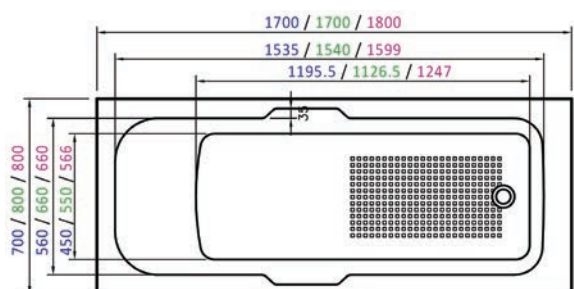

Virginia Twin Grippped

Height (Exc. Legs) - 1700 x 700mm - 355mm
Height (Exc. Legs) - 1700 x 800mm - 400mm
Height (Exc. Legs) - 1800 x 800mm - 400mm

Single Ended Bath

Dimensions	Capacity	Ref.	Exc. VAT	Inc. VAT
1700 x 700mm	190 Ltr	VIR17/7	£310.00	£372.00
1700 x 800mm	205 Ltr	VIR17/8	£374.00	£448.80
1800 x 800mm	230 Ltr	VIR18/8	£474.00	£568.80

Dimensions	Capacity	Ref.	Exc. VAT	Inc. VAT
1500 x 700mm	190 Ltr	VIR15/7S	£404.00	£484.80
1700 x 700mm	190 Ltr	VIR17/7S	£404.00	£484.80