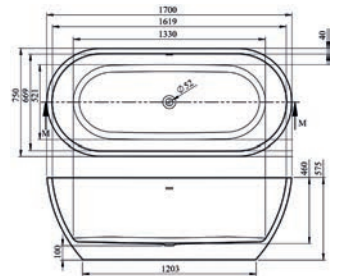

1700 x 750mm • 1600 x 750mm

Description	Dimensions L x W x H (mm)	Ref.	Weight	Capacity	Exc. VAT	Inc. VAT
Evora Freestanding Bath <i>Includes Pre-Fitted Click-Clack Waste</i>	1700 x 750 x 575	EVO-17/75	-	290 Ltr	£1,628.00	£1,953.60

Aveiro Freestanding Bath <i>Includes Pre-Fitted Click-Clack Waste</i>	1600 x 750 x 580	AVI-16/75	55kg	160 Ltr	£1,628.00	£1,953.60