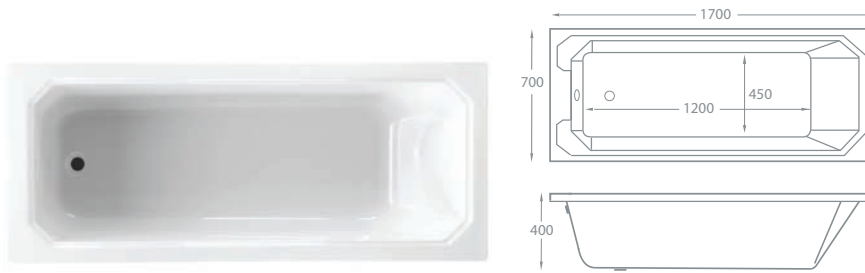

Bath Components	Dimensions	Ref.	Exc. VAT	Inc. VAT
Deco Single Ended Superspec Bath	1700 x 700mm	DECO17/7	£454.00	£544.80
QX Plain MDF Bath Front Panel - Gloss White	1700mm	163107	£127.00	£152.40
QX Plain MDF Bath End Panel - Gloss White	700mm	163101	£64.00	£76.80
QX Bath Pop-Up Waste	-	QXW1908	£40.00	£48.00
Edwardian Long Spout Bath Taps (Pair)	-	ASC-8043	£63.00	£75.60

3 Basin Size Options