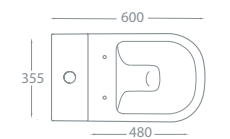

600mm Projection