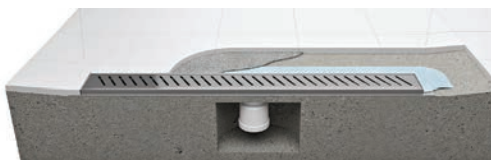

Ascent Wetroom Square Tray and
Zonda Square Drain

Tray & Drain using
underboarding,
including under trap

Tray & Drain laid
directly on floor
boards

Tray & Drain laid
directly onto a
concrete floor

Drain only creating
a channel for the
trap and wastepipe.