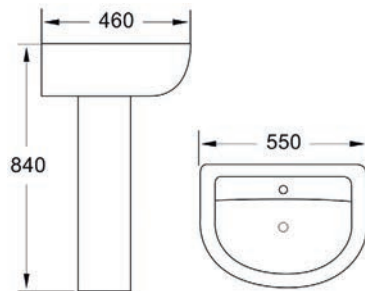

Eton Rimless

5 Bath Options Available:

- 1500 x 700mm - Superspec
- 1700 x 700mm - Standard
- 1700 x 700mm - Superspec
- 1700 x 800mm - Standard
- 1800 x 800mm - Standard

Bath Components

Bath Components	Dimensions	Ref.	Exc. VAT	Inc. VAT
Virginia Single Ended, Standard Spec Bath with Grips	1700 x 700mm	VIR17/7	£310.00	£372.00
Superstyle Acrylic Bath Front Panel - White	1700mm	S/STY17	£51.00	£61.20
Superstyle Acrylic Bath End Panel - White	700mm	S/STY7	£29.00	£34.80
Genesis 800mm Curved Bath Screen	1500mm (H) x 800mm (W)	QXG8SS800	£192.00	£230.40
QX Bath Pop-Up Waste	-	QXW1908	£40.00	£48.00
Urban Bath Filler	-	ALP-9074	£141.00	£169.20
Ohio Round Shower Head	200mm Diameter	FLS-8002C	£55.00	£66.00
Ohio Shower Head Fixing Arm	400 x 24mm	FLS-801C	£46.00	£55.20
Ohio Twin Thermostatic Shower Valve with 1 Outlet (Controls 1 Function)	-	QXCVQ01	£194.00	£232.80