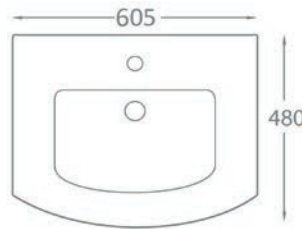

RIMLESS

Venice Rimless WC with Closed Sides

Total Suite Price: £2,585.00 Exc. VAT £3,102.00 Inc. VAT

Venice Rimless

Shower Enclosure Components

	Dimensions	Ref.	Exc. VAT	Inc. VAT
Ascent 10 Quadrant Enclosure	900 x 900 x 2000mm(H)	ASC611SS	£880.00	£1,056.00
Ascent Premier 30mm Cast Stone Tray	900mm Quad	ASC900Q	£262.00	£314.40
Ascent 90mm Shower Trap Waste	-	TAST1CP-K	£13.00	£15.60
Ohio Round Shower Head	200mm Diameter	FLS-8002C	£55.00	£66.00
Ohio Shower Head Fixing Arm	400 x 42mm	FLS-801C	£46.00	£55.20
Ohio Twin Thermostatic Shower Valve with 1 Outlet (Controls 1 Function)	-	QXCVQ01	£194.00	£232.80