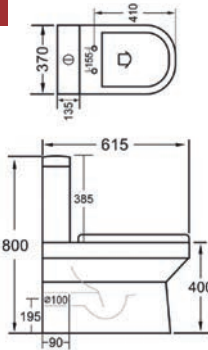

Evora Closed - See p20
£341.00 Exc. VAT £409.20 Inc. VAT

RIMLESS