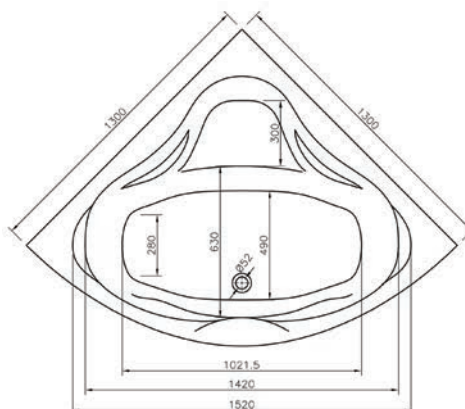

Missouri

ascent
SUPERSPEC

Dimensions	Capacity	Ref.	Exc. VAT	Inc. VAT
1300 x 1300mm	225 Ltr	MISS1300	£631.00	£757.20
Panel Only	-	MISSPAN	£260.00	£312.00
Bath Total			£891.00	£1,069.20