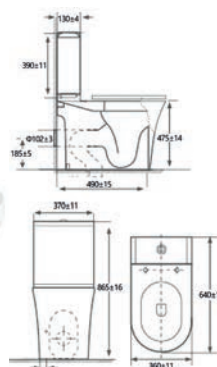

WC's At A Glance

Price is for Close Coupled WC Suite including Seat

SHORT PROJECTION

Cornell Elevated Height - See p42
£370.00 Exc. VAT £444.00 Inc. VAT

RIMLESS

Aveiro Tall Open - See p14
£381.00 Exc. VAT £457.20 Inc. VAT

RIMLESS

Oregon Elevated Height - See p64
£388.00 Exc. VAT £465.60 Inc. VAT

RIMLESS

COMFORT HEIGHT PAN

COMFORT HEIGHT PAN

COMFORT HEIGHT PAN

SHORT PROJECTION

Estoril Tall Closed - See p18
£391.00 Exc. VAT £469.20 Inc. VAT

RIMLESS

Rimini Elevated Height - See p63
£427.00 Exc. VAT £512.40 Inc. VAT

RIMLESS

Roma Elevated Height - See p22
£433.00 Exc. VAT £519.60 Inc. VAT

RIMLESS

COMFORT HEIGHT PAN

COMFORT HEIGHT PAN

COMFORT HEIGHT PAN

Grosvenor - See p48
£450.00 Exc. VAT £540.00 Inc. VAT

Priced with the Nostalgic Soft Close Seat

Monza - See p24
£539.00 Exc. VAT £646.80 Inc. VAT

RIMLESS

NEW Utah Matt Black - See p53
£581.00 Exc. VAT £679.20 Inc. VAT

RIMLESS

Rimless Technology

Many of our close coupled and back-to-wall pans offer Rimless technology as standard. This system improves water flow around the bowl and allows for easier cleaning. Look out for the Rimless icon on relevant products.

RIMLESS