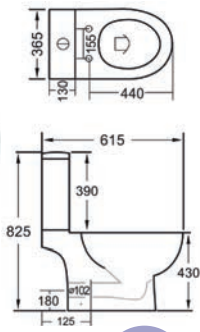

Estoril Tall Open - See p18
£341.00 Exc. VAT £409.20 Inc. VAT

RIMLESS