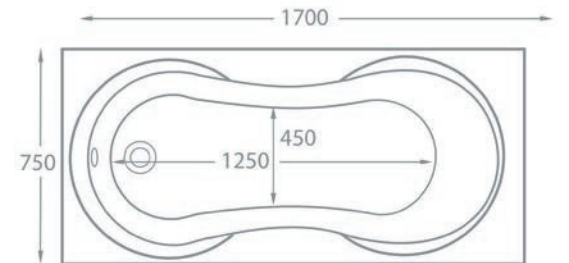

Height (Exc. Legs) - 420mm

NOTE: Taps are not suitable for installation at the end of the bath

Dimensions	Capacity	Ref.	Exc. VAT	Inc. VAT
1700 x 750mm	210 Ltr	ALB17/75	£470.00	£564.00

Nebraska

Double Ended Bath