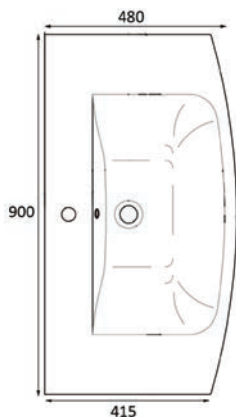

Furniture Components

Oregon 90 2-Drawer Wall-Hung Base Unit - Matt Moonlight Blue Ref: ORE90BU-MMB Dimensions: 890 x 475 x 500mm	£820.00 Exc. VAT	£984.00 Inc. VAT
Oregon 90 Resin Basin Ref: OR90BS Dimensions: 900 x 480mm	£197.00 Exc. VAT	£236.40 Inc. VAT
Charlotte Basin Mono inc. Click-Clack Waste Ref: ASC-8922W	£74.00 Exc. VAT	£88.80 Inc. VAT

RIMLESS

565mm Projection