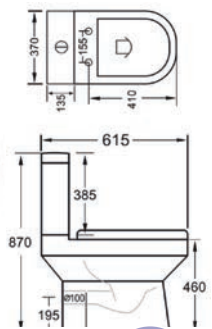

RIMLESS

Charlotte - See p40
£342.00 Exc. VAT £410.40 Inc. VAT

COMFORT HEIGHT PAN

NEW Kansas - See p10
£346.00 Exc. VAT £415.20 Inc. VAT

RIMLESS

Rimini - See p28
£347.00 Exc. VAT £416.40 Inc. VAT

RIMLESS

SHORT PROJECTION