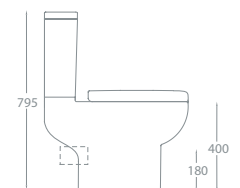

WC Components

SHORT
PROJECTION

	Dimensions	Ref.	Exc. VAT	Inc. VAT
Eden Close Coupled Pan Only	-	EDE-PU03	£158.00	£189.60
Eden Close Coupled Cistern & Fittings	-	EDE-PU04	£101.00	£121.20
Eden Premium Soft Close Seat	-	EDE-PU07	£73.00	£87.60