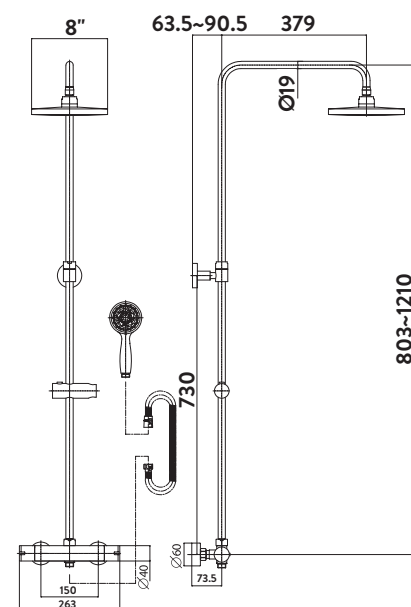

Product Measurements

Product Weight:	3.5kg
Product Width:	355mm
Product Height:	118mm
Product Depth:	N/A
Product Length:	843mm

Product Transportation

Barcode:	5060500644031
Country of Origin:	China
Comodity Code:	8481801190

Primary Packed Measurements

Packaged Weight:	4.65kg
Packaged Length:	860mm
Packaged Width:	370mm
Packaged Height:	500mm

Packaging Weight

Card:	1.05kg
Plastic:	0.023kg

General Information

Construction Material:	Brass / Plastic / Stainless Steel
Installation Type:	Wall Mounted
Colour / Finish:	Chrome

Shower Specification

Anti-Scald:	Yes
Shower Diverter Functions:	Yes
Number of Outlets:	2
Thermo Temp Control:	Yes
Cool Touch:	No
Shower Handset Functions:	3
Minimum Working Pressure:	0.5
Maximum Working Pressure:	5
Shape:	Round
Pipe Centre:	150mm
Inlet Connection:	3/4 BSP
Outlet Connection:	1/2 BSP Handset
Adjustable:	Yes
Adjustment:	803 - 1210mm
Handle Type:	Round

Tap Type Description:	Exposed Bar Valve
Includes Waste:	No
Valve / Cartridge Type:	Thermo & 1/4 Turn Cartridge

For Part G Building regulations, compliance see flow regulator section of spec binder.

Dimensions