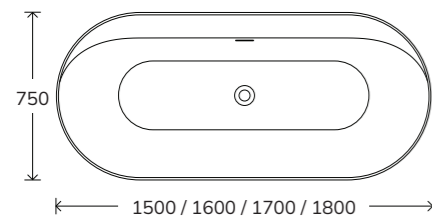

Includes waste and overflow

Length	White Freestanding Bath	Custom Colour Freestanding Bath
NEW 1500	UBA00153 £1450	UBA00156 £2325
NEW 1600	UBA00154 £1475	UBA00157 £2350
1700	UBA00149 £1495	UBA00151 £2375
NEW 1800	UBA00155 £1595	UBA00158 £2475