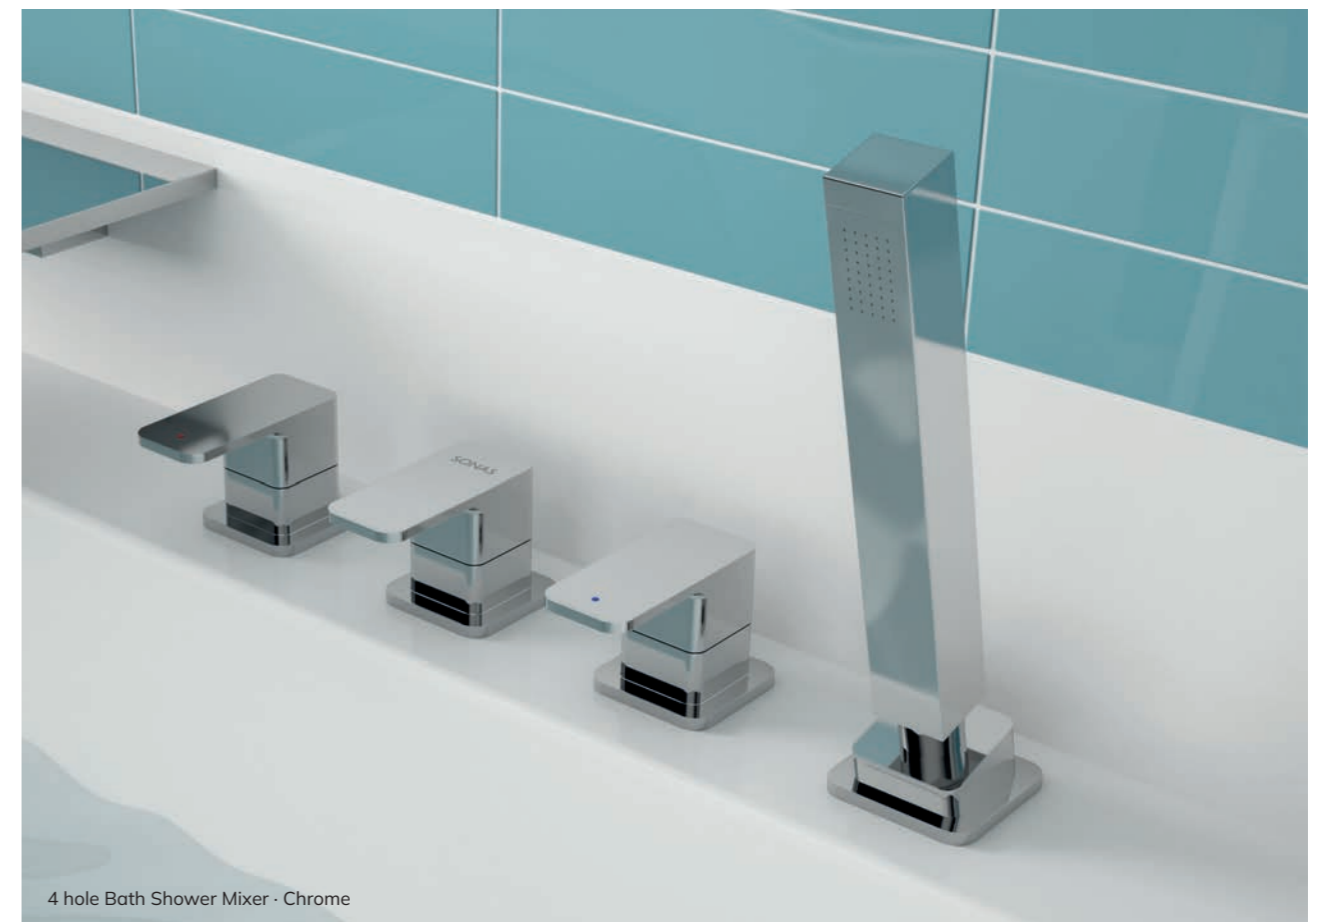

Wall Mounted Basin Mixer - Matt Black

Floorstanding Bath Shower Mixer - Chrome

4 hole Bath Shower Mixer - Chrome

Standard & Cloakroom Basin Mixers include a colour coordinated click clack basin waste

153

Before purchasing taps & showers, ensure your site meets minimum operating pressure requirements. Please consult your plumber.

152