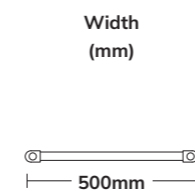

Matt Black

Finish/Colour	Pipe Centre (mm)	BTU	Code	Price
Chrome	450	1376	UHT00001	£475
Matt Black	450	1743	UHT00002	£475
Brushed Gold	450	1376	UHT00003	£575
Brushed Nickel	450	1376	UHT00004	£575