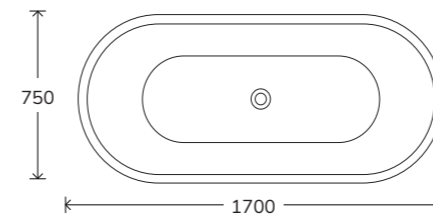

HOWE

Includes waste and overflow

White Freestanding Bath		Custom Colour Freestanding Bath	
UBA00052	£1575	UBA00063	£2450