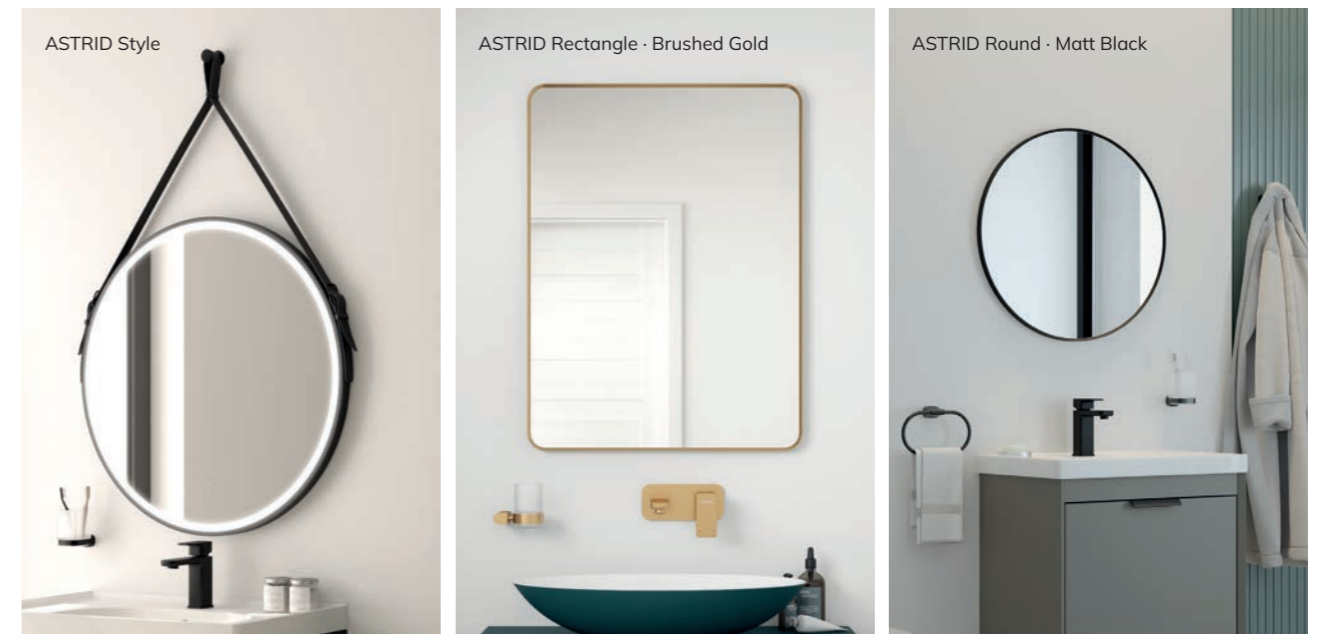

ASTRID

ASTRID Beam - Rectangle - Matt Black

ASTRID Beam - Round - Brushed Gold

ASTRID Beam

- Matt Black or Brushed Gold metal frame
- Colour temperature changing LED
- Energy Efficient LED lights
- Heated Demister Pad
- Touch Switch
- IP44 Rated
- Suitable for Bathroom Zones 2 & 3
- Portrait or Landscape

Rectangle

Matt Black

Brushed Gold

Size	Matt Black	Brushed Gold	
W500 x H700	UM0026	UM0043	£415
W600 x H800	UM0027	UM0044	£520

Round

Matt Black

Brushed Gold

Size	Matt Black	Brushed Gold	
Ø600mm	UM0024	UM0041	£415
Ø800mm	UM0025	UM0042	£520

ASTRID Style

- Decorative adjustable black strap
- Matt Black metal frame
- Colour temperature changing LED
- Energy Efficient LED lights
- Heated Demister Pad
- Touch Switch
- IP44 Rated
- Suitable for Bathroom Zones 2 & 3