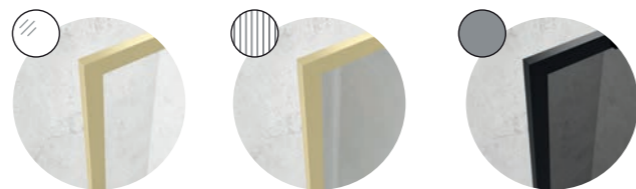

Clear

Fluted

Smoked