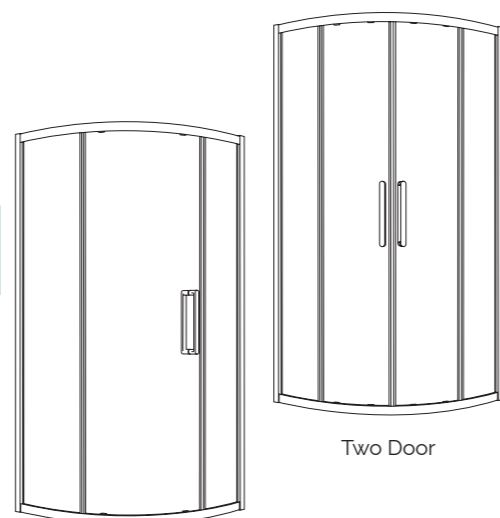

Single Door

Two Door

OFFSET QUADRANT

Boasting the same benefits as a quadrant enclosure, the offset enclosures have one side of the tray longer than the other, thereby creating the offset configuration. This allows for more room when showering, while still fitting neatly into the bathroom layout.

Page 212 - 215