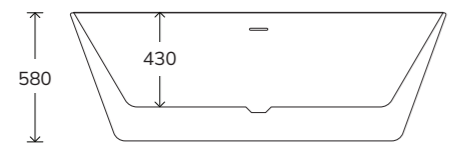

COMINO

Includes waste and overflow

White Freestanding Bath		Custom Colour Freestanding Bath	
UBA00049	£1675	UBA00062	£2550