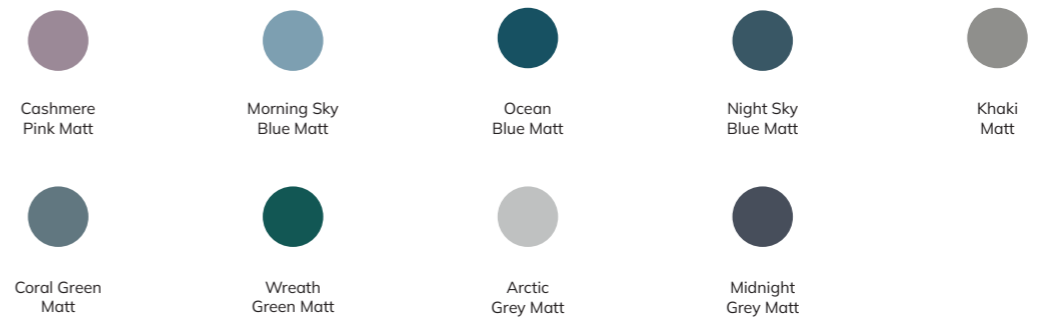

Sizes

- 300mm
- 400mm
- 500mm
- 600mm
- 700mm
- 800mm
- 900mm
- 1000mm
- 1100mm
- 1200mm
- 1400mm

Colours

Optional 300mm Flipper Panel

Cashmere Pink Matt

Morning Sky Blue Matt

SCANDINAVIAN Colour Coordinating Wetroom Panel