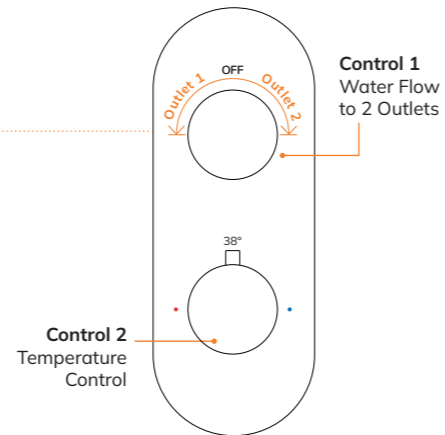

Dual Control - 2 Outlet Shower Valve

Similar to the single outlet valve, but with an inbuilt 2 way diverter that allows you to switch water flow between two different outlets.