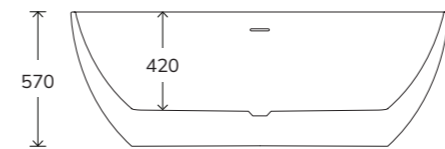

MAROVO

Includes waste and overflow

White Freestanding Bath		Custom Colour Freestanding Bath	
UBA00055	£1775	UBA00067	£2650

ANDREA

Includes waste and overflow

Length	White Freestanding Bath	Custom Colour Freestanding Bath
1415	UBA00045 £1400	UBA00072 £2295
1555	UBA00046 £1475	UBA00069 £2350
1655	UBA00047 £1575	UBA00070 £2450
1800	UBA00048 £1675	UBA00071 £2550