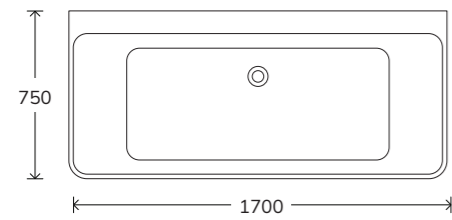

ONTARIO

Includes waste and overflow

White Freestanding Bath		Custom Colour Freestanding Bath	
UBA00053	£1775	UBA00066	£2650