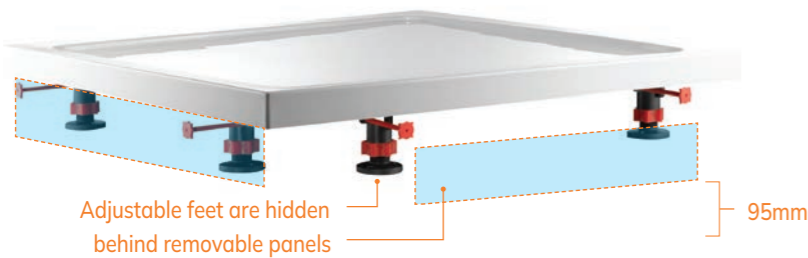

SONAS

£150

EASY PLUMB EASY ACCESS SHOWER TRAY KIT

Kit 1	Kit 2
Quadrant	Offset Quadrant
800	1000 x 800
900	1200 x 800
1000	1200 x 900
CODE: FP900Q100	CODE: FP1290Q100

Kit 3	Kit 4
700 x 700	1200 x 1000
760 x 760	1300 x 800
800 x 700	1400 x 700
800 x 800	1400 x 800
900 x 700	1400 x 900
900 x 760	1500 x 700
900 x 800	1500 x 760
900 x 900	1500 x 800
1000 x 700	1500 x 900
1000 x 760	1600 x 700
1000 x 800	1600 x 760
1000 x 900	1600 x 800
1100 x 700	1600 x 900
1100 x 760	1700 x 700
1100 x 800	1700 x 760
1100 x 900	1700 x 800
1200 x 700	1700 x 900
1200 x 760	
1200 x 800	
1200 x 900	
CODE: FP1290100	CODE: FP1710100

SONAS Bathrooms now offer an **Easy Plumb, Easy Access kit** solution across its range of **KRISTAL Low Profile & KRISTAL Secure Anti-Slip** shower trays.

Loved by installers, the easy plumb installation kit features adjustable legs and loose removable access panels with a unique fastening system. Designed to raise the tray off the floor, it is ideal in applications where the shower tray waste and pipework needs to be plumbed above the floor boards or concrete floor.

The access panels in each easy plumb kit are made to suit various sizes and therefore may need to be cut down on site to suit some tray sizes. Each panel has cut lines clearly marked to suit your tray size.

Please refer to the guide opposite to identify which easy plumb kit you require to make your shower tray **Easy Plumb**.