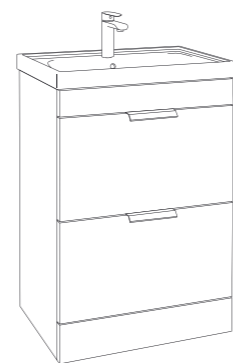

Wall Hung

An excellent choice for modern bathrooms, wall hung units offer elegant design while also maximising floor space, which can be especially useful in compact bathrooms. With flexibility in installation, you can set the vanity unit at a height that suits you and your family's comfort, ensuring a personalised and ergonomic experience.