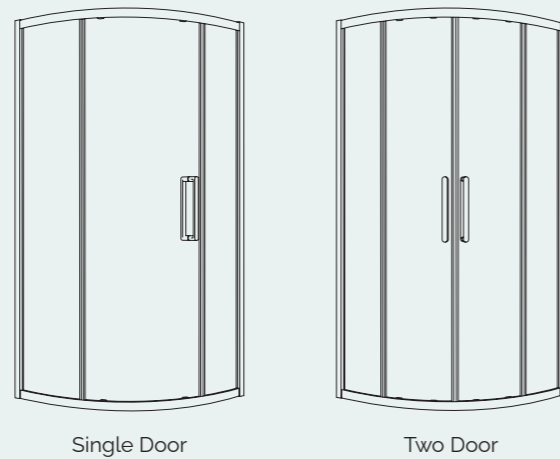

Single Door

Two Door

Sizes	ASPECT	ZEBA	CITY+
Single Door Quadrant			
800mm		●	●
900mm	●	●	●
1000mm	●		●
Two Door Quadrant			
800mm			●
900mm	●		●
1000mm			●

ASPECT

QUADRANT DOORS

Two Door Quadrant - Chrome