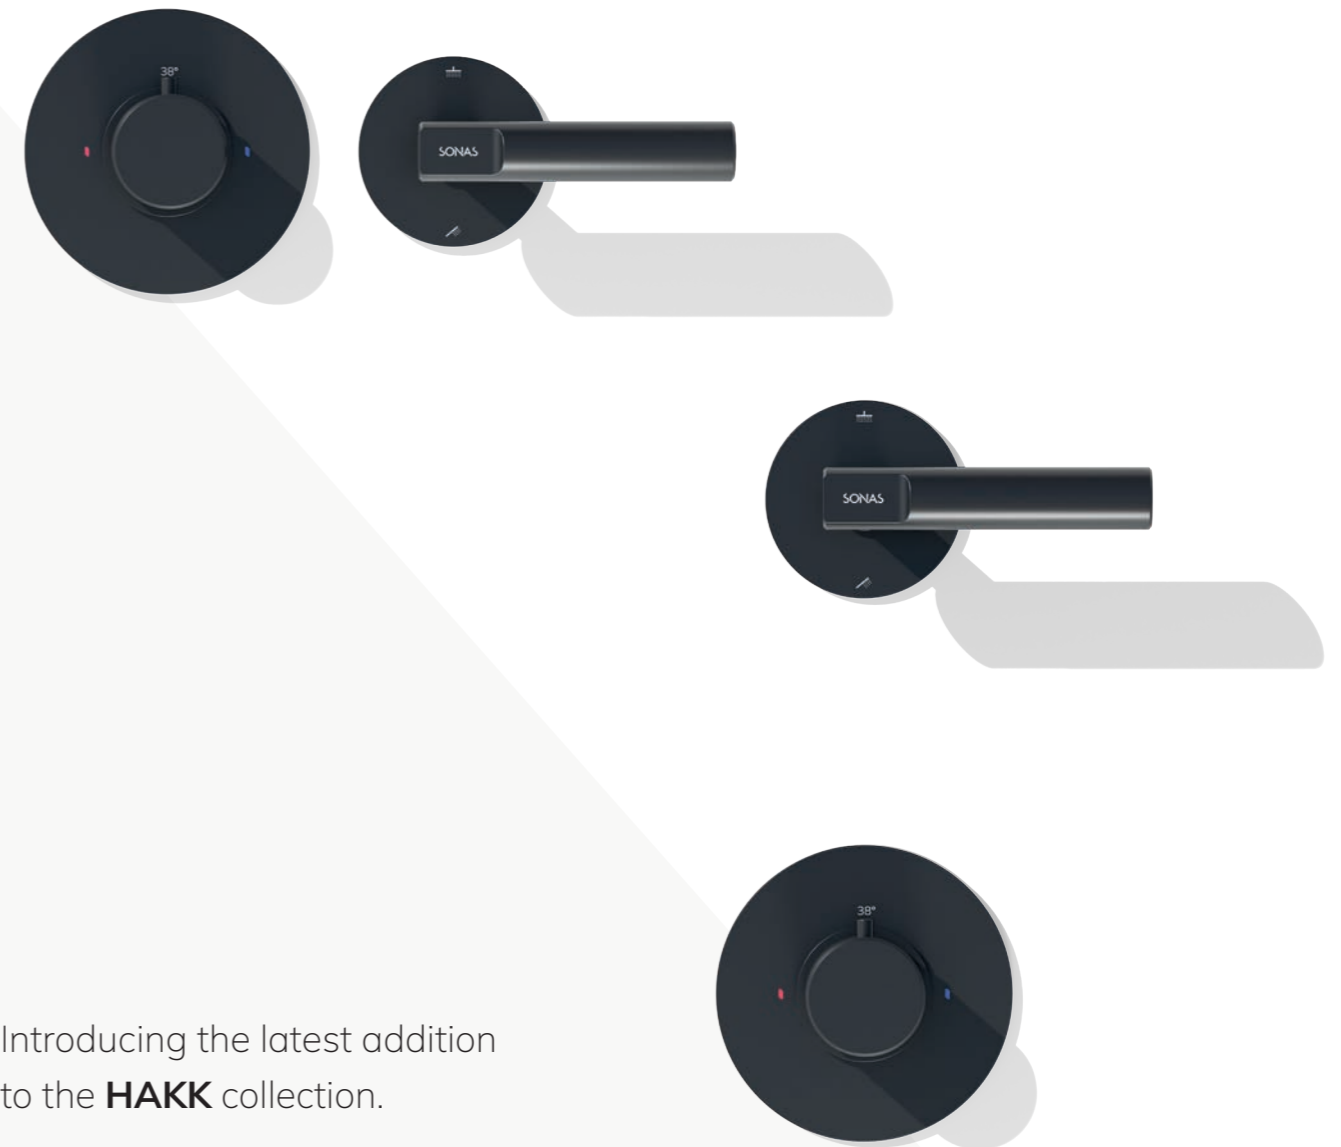

Outlet Options

Ceiling Mounted Shower Head

Wall Mounted Shower Head

Slide Rail Kit

Shower Handset

Overflow Bath Filler

“*Beautiful things that make your life better*”

is a concept deeply ingrained in Nordic design ethos. Everything must be functional, which is why Scandinavian designs are so successful when incorporated into bathroom space. HAKK seamlessly blends elegance and functionality into your bathroom, offering a touch of Nordic sophistication that enhances your daily routine.

HAKK [hahk] Norwegian Notch

The name represents the distinctive design feature of the products. Notches dictate the form and function of the collection.

Introducing the latest addition to the **HAKK** collection.