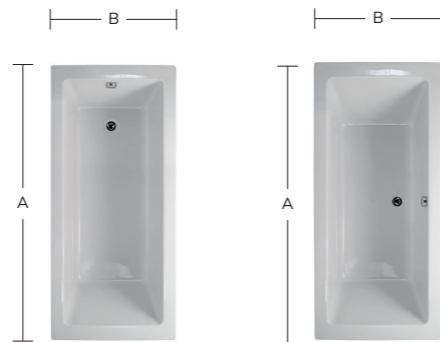

A: Length	B: Width	Internal Depth	Capacity	Single Ended	Double Ended	Price
1600	700	420	163L	UBA00041	UBA00033	£545
1700	700	450	200L	UBA00042	UBA00034	£560
1700	750	450	212L	UBA00043	UBA00035	£580
1800	800	490	279L	UBA00044	UBA00036	£610
1800	900	490	281L	---	UBA00037	£725
1900	800	490	290L	---	UBA00038	£725
1900	900	490	353L	---	UBA00039	£775
2000	900	490	384L	---	UBA00040	£825

PACIFIC Single or Double Ended Bath With Whirlpool

8 Jet Whirlpool Bath					12 Jet Whirlpool Bath				
Single Ended					Single Ended				
Length	Width	Chrome Jets	White Jets	Price	Length	Width	Chrome Jets	White Jets	Price
1600	700	GGIPACSE167005	UBA00119	£1335	1600	700	---	---	---
1700	700	GGIPACSE177005	UBA00121	£1345	1700	700	GGIPACSE177004	UBA00120	£1500
1700	750	GGIPACSE177505	UBA00123	£1370	1700	750	GGIPACSE177504	UBA00122	£1520
1800	800	---	---	---	1800	800	GGIPACSE188004	UBA00124	£1555

8 Jet Whirlpool Bath					12 Jet Whirlpool Bath				
Double Ended					Double Ended				
Length	Width	Chrome Jets	White Jets	Price	Length	Width	Chrome Jets	White Jets	Price
1600	700	GGIPACDE167005	UBA00109	£1335	1600	700	---	---	---
1700	700	GGIPACDE177005	UBA00111	£1345	1700	700	GGIPACDE177004	UBA00110	£1500
1700	750	GGIPACDE177505	UBA00113	£1370	1700	750	GGIPACDE177504	UBA00112	£1520
1800	800	---	---	---	1800	800	GGIPACDE188004	UBA00114	£1555
1800	900	---	---	---	1800	900	GGIPACDE189004	UBA00115	£1665
1900	800	---	---	---	1900	800	GGIPACDE198004	UBA00116	£1665
1900	900	---	---	---	1900	900	GGIPACDE199004	UBA00117	£1705
2000	900	---	---	---	2000	900	GGIPACDE209004	UBA00118	£1735

Aqua Light
GGILUXPC **£295**

Pump Protection
GGIPP **£240**

Installing a shower over a whirlpool bath?
Please inform our team when ordering