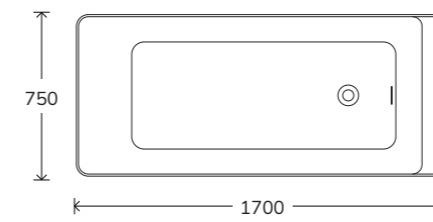

Includes waste and overflow

White Freestanding Bath	Custom Colour Freestanding Bath
UBA00150 £1495	UBA00152 £2370