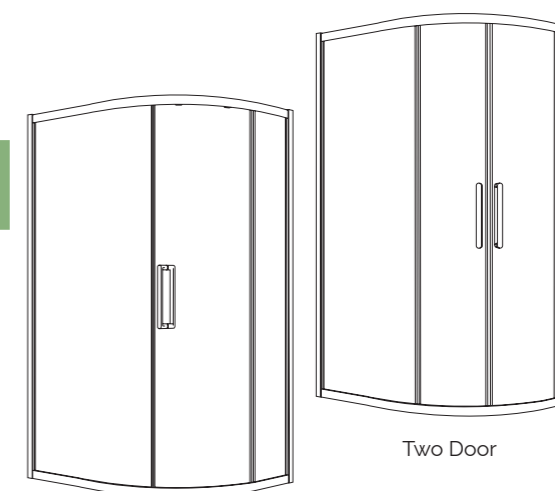

Single Door

Two Door