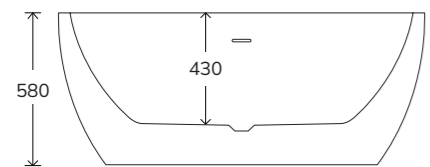

MAROVO

Includes waste and overflow

White Freestanding Bath		Custom Colour Freestanding Bath	
UBA00055	£1775	UBA00067	£2650

ANDREA

Includes waste and overflow

Length	White Freestanding Bath	Custom Colour Freestanding Bath
1415	UBA00045 £1400	UBA00072 £2295
1555	UBA00046 £1475	UBA00069 £2350
1655	UBA00047 £1575	UBA00070 £2450
1800	UBA00048 £1675	UBA00071 £2550