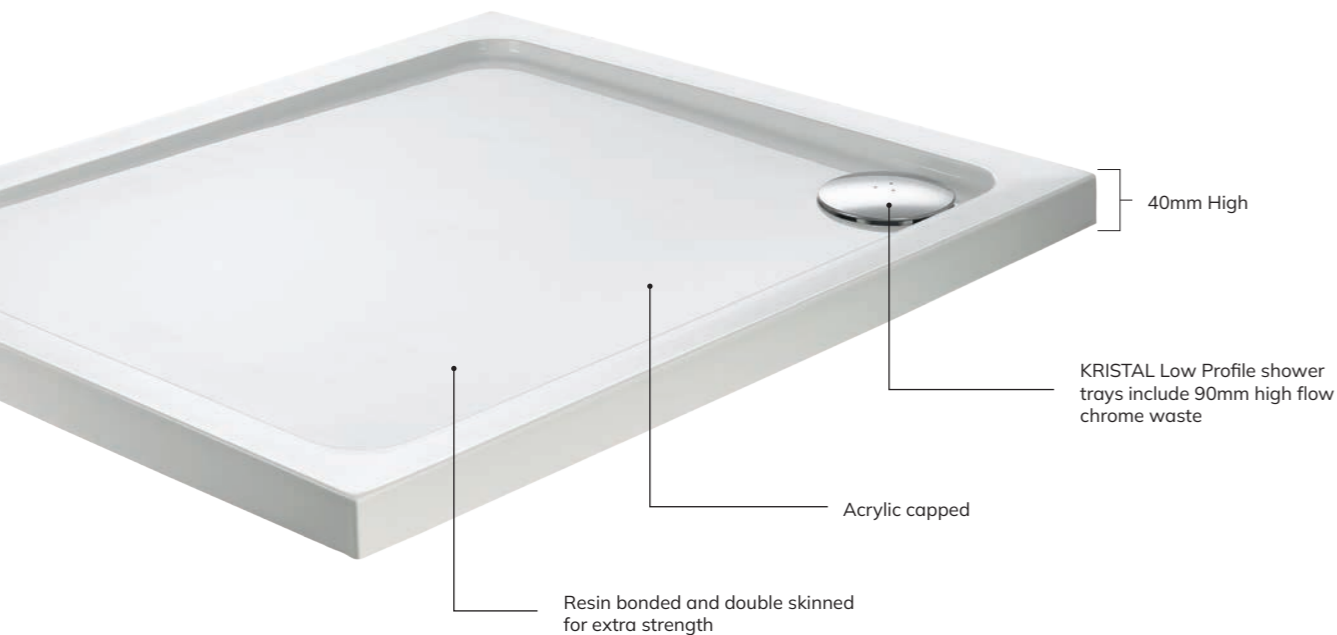

90mm High Flow Shower Waste **£45**

○ Matt White SLPT0111

KRISTAL

Low Profile Shower Trays

KRISTAL Quadrant (Radius 550mm)

Width	Length	Code	Price
800	800	KLP80Q100	£255
900	900	KLP90Q100	£255
1000	1000	KLP100Q100	£380