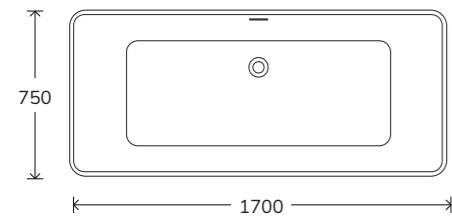

COMINO

Includes waste and overflow

White Freestanding Bath		Custom Colour Freestanding Bath	
UBA00049	£1675	UBA00062	£2550