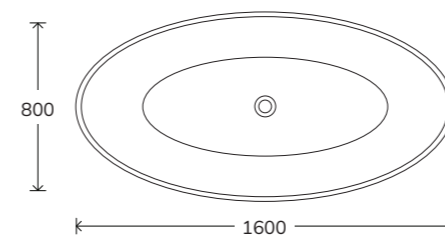

MAROVO

Includes waste and overflow

White Freestanding Bath		Custom Colour Freestanding Bath	
UBA00055	£1775	UBA00067	£2650

ANDREA

Includes waste and overflow

Length	White Freestanding Bath	Custom Colour Freestanding Bath
1415	UBA00045 £1400	UBA00072 £2295
1555	UBA00046 £1475	UBA00069 £2350
1655	UBA00047 £1575	UBA00070 £2450
1800	UBA00048 £1675	UBA00071 £2550