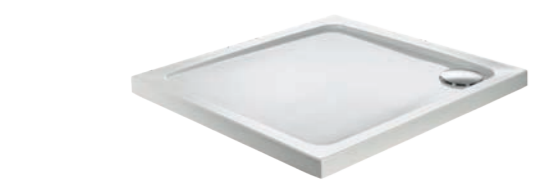

Width	Length	Left Hand	Right Hand	Price
800	1000	UST00262	UST00263	£450
800	1200	UST00264	UST00265	£460
900	1200	UST00266	UST00267	£475

Offset quadrant shower trays are available in left or right hand, Right hand shown here.