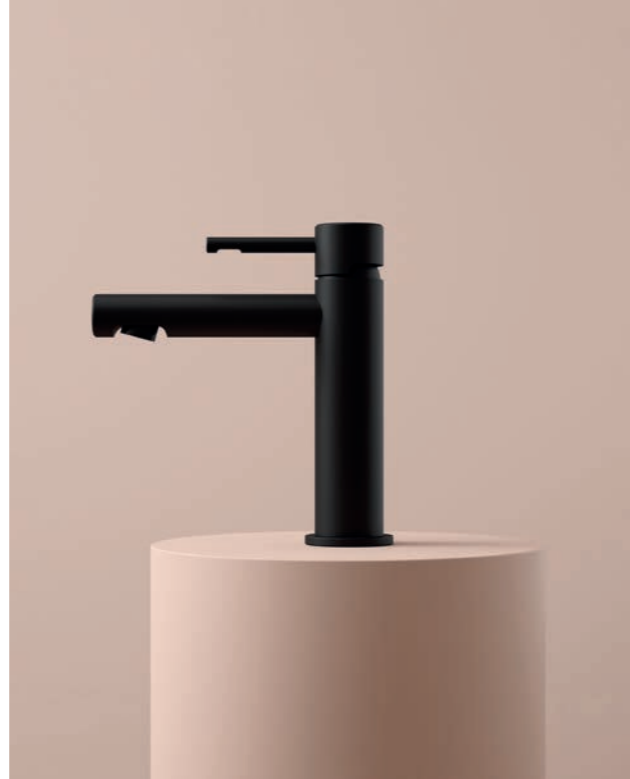

HAKK

Introducing our latest innovative product, the Scandinavian inspired HAKK basin mixer. Crafted with meticulous attention to detail, this basin mixer embodies elegant, minimalistic design principles that seamlessly blend form and function. With sustainability at its core, this basin mixer incorporates energy-conserving cold start technology and flow-restricted aerators, reducing water consumption, without compromising on performance.