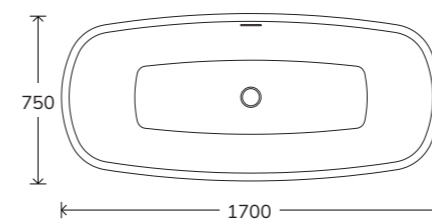

REEF

Includes waste and overflow

White Freestanding Bath		Custom Colour Freestanding Bath	
UBA00056	£1795	UBA00061	£2670