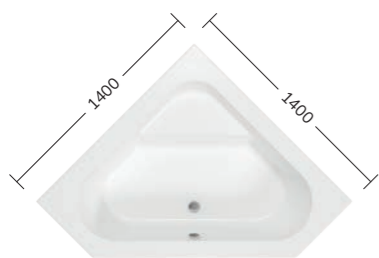

CORBY

MYKCOR001	£640
-----------	-------------

NORFOLK

Chrome	CORN001	£635
Matt Black	UBR0056	£650
Brushed Gold	UBR0078	£650

CONTOUR

Chrome	CCC001	£640
Matt Black	UBR0065	£650
Brushed Gold	UBR0087	£650

CONCERTO Luxury Corner Bath