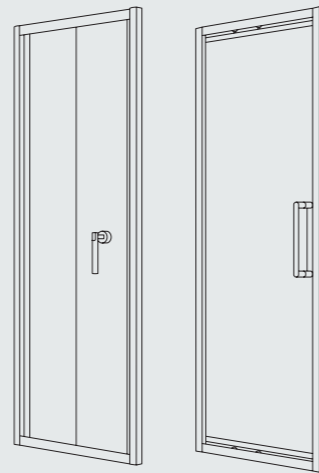

Bifold & Infold Doors

Featuring an inward opening mechanism, bifold & infold doors are an excellent option for compact bathrooms. This innovative design serves as a perfect space-saving solution, especially in smaller bathrooms where a forward-opening door could potentially obstruct fixtures located outside the enclosure.

Bifold

Infold

Sizes	ASPECT	ZEBA	CITY+
	Infold	Bifold	Bifold
700mm	●		●
760mm	●		●
800mm	●	●	●
850mm			●
900mm	●	●	●
950mm			●
1000mm			●