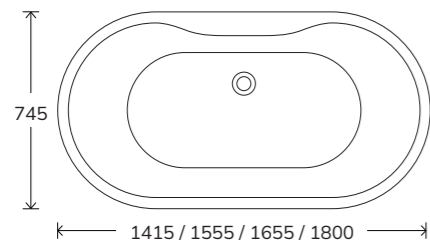

ANDREA

Includes waste and overflow

Length	White Freestanding Bath	Custom Colour Freestanding Bath
1415	UBA00045 £1400	UBA00072 £2295
1555	UBA00046 £1475	UBA00069 £2350
1655	UBA00047 £1575	UBA00070 £2450
1800	UBA00048 £1675	UBA00071 £2550

Floorstanding Bath Shower Mixers

Min. Pressure: 1 bar

PLEASE NOTE* Floorstanding bath shower mixer must be supplied to your installer at first fix stage.