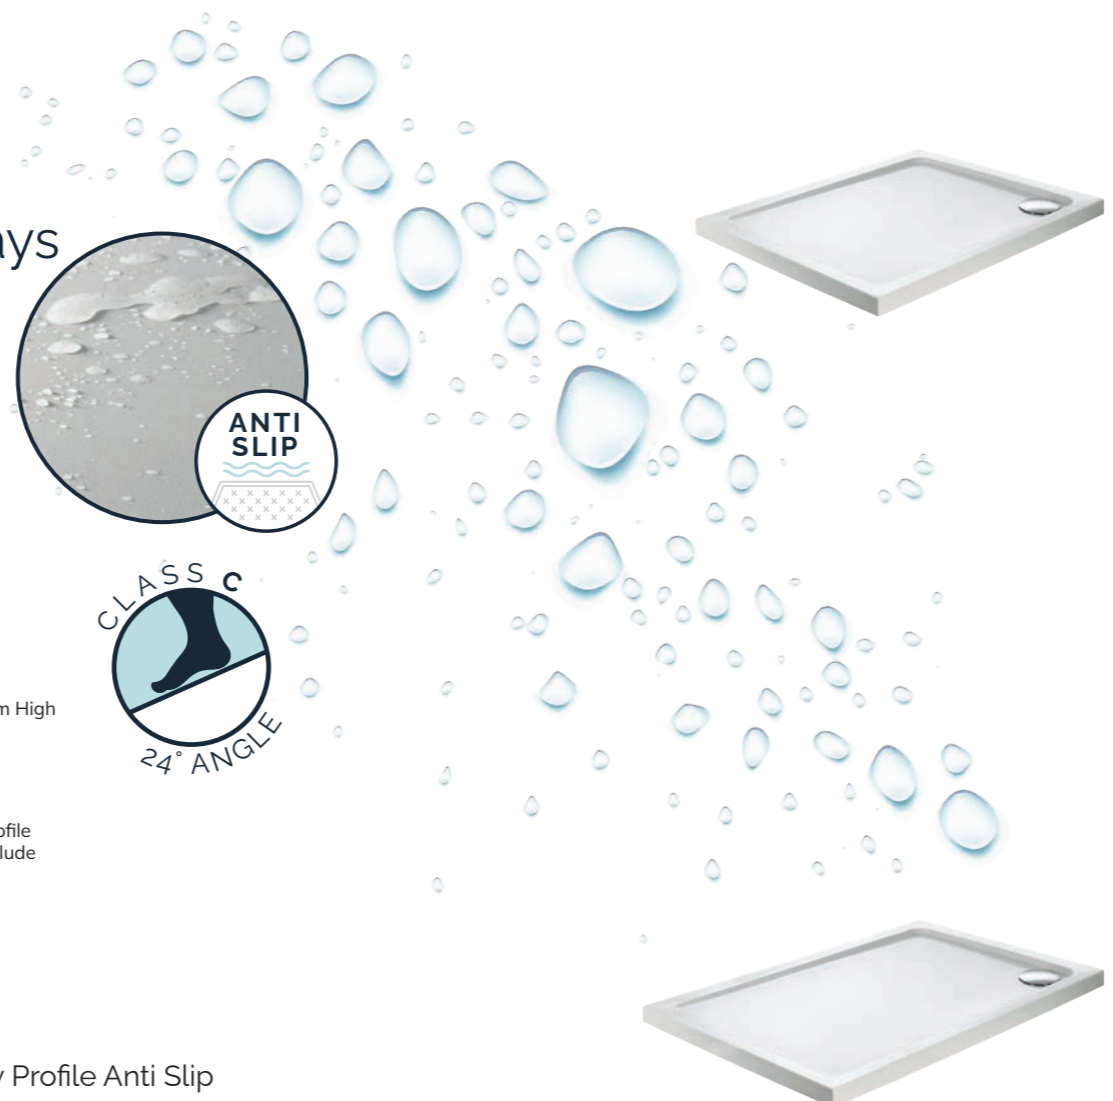

NEW KRISTAL Secure

Low Profile Class C Anti Slip Shower Trays

Introducing the Kristal Secure range of shower trays, designed with Class C Anti-Slip technology to deliver unparalleled safety and comfort in your bathroom. Class C Anti-Slip is the highest certification for slip resistance, ensuring optimal protection against slips and falls, even when the surface is wet and soapy. This advanced anti-slip feature provides

peace of mind for homeowners, particularly for households with young children, elderly family members, or individuals with mobility issues. With the Kristal Secure shower tray, you can enjoy a luxurious shower experience while prioritising health and safety, combining resilience and style seamlessly to elevate your home's bathroom environment.

KRISTAL SECURE Low Profile Anti Slip Quadrant (Radius 550mm)

Width	Length	Code	Price
800	800	UST00259	£345
900	900	UST00260	£345
1000	1000	UST00261	£475

KRISTAL SECURE Low Profile Anti Slip Offset Quadrant (Radius 550mm)

Width	Length	Left Hand	Right Hand	Price
800	1000	UST00262	UST00263	£450
800	1200	UST00264	UST00265	£460
900	1200	UST00266	UST00267	£475

Offset quadrant shower trays are available in left or right hand, Right hand shown here.

KRISTAL SECURE Low Profile Anti Slip Square

Width	Length	Code	Price
700	700	UST00222	£280
760	760	UST00223	£295
800	800	UST00224	£290
900	900	UST00225	£340
1000	1000	UST00226	£460

KRISTAL SECURE Low Profile Anti Slip Rectangle

Width	Length	Code	Price
700	800	UST00227	£390
	900	UST00228	£375
	1000	UST00231	£400
760	1200	UST00238	£440
	900	UST00229	£375
	1000	UST00232	£400
800	1100	UST00235	£420
	1200	UST00239	£440
	900	UST00230	£375
900	1000	UST00233	£400
	1100	UST00236	£420
	1200	UST00240	£440
900	1000	UST00234	£400
	1100	UST00237	£420
	1200	UST00241	£440

KRISTAL SECURE Low Profile Anti Slip LARGE Rectangle

Width	Length	Code	Price
700	1400	UST00243	£615
	1500	UST00246	£640
	1600	UST00250	£660
760	1700	UST00254	£850
	1500	UST00247	£640
	1600	UST00251	£660
800	1700	UST00255	£850
	1300	UST00242	£655
	1400	UST00244	£615
900	1500	UST00248	£640
	1600	UST00252	£660
	1700	UST00256	£850
900	1400	UST00245	£615
	1500	UST00249	£640
	1600	UST00253	£660
	1700	UST00257	£850

90mm High Flow Shower Waste **£45**

○ Matt White SLPT0111