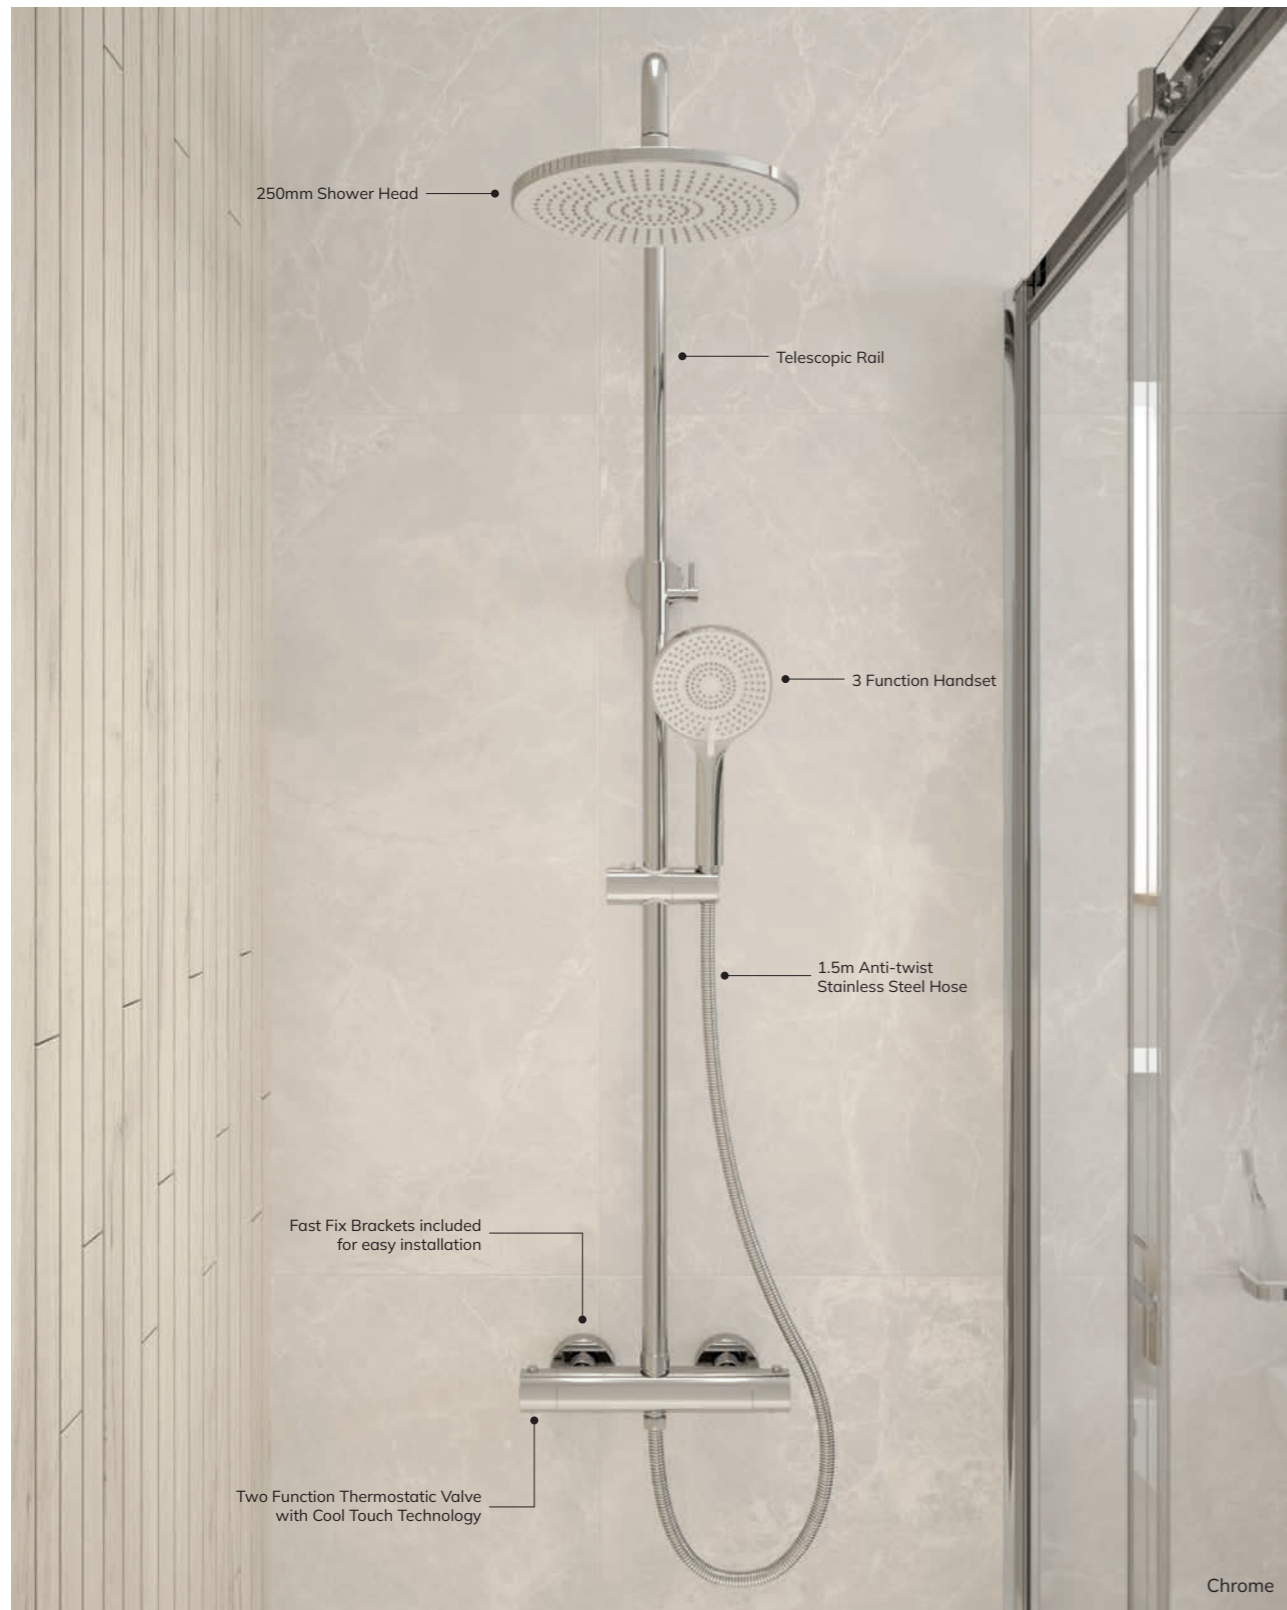

- Two Function Thermostatic Shower Valve
- Cool Touch Technology
- Built In Diverter
- Fast Fix Brackets Included

- 3 Function Handset
- 250mm Shower Head
- 1.5m Anti-twist Stainless Steel Hose
- Min. Pressure: 0.5 bar