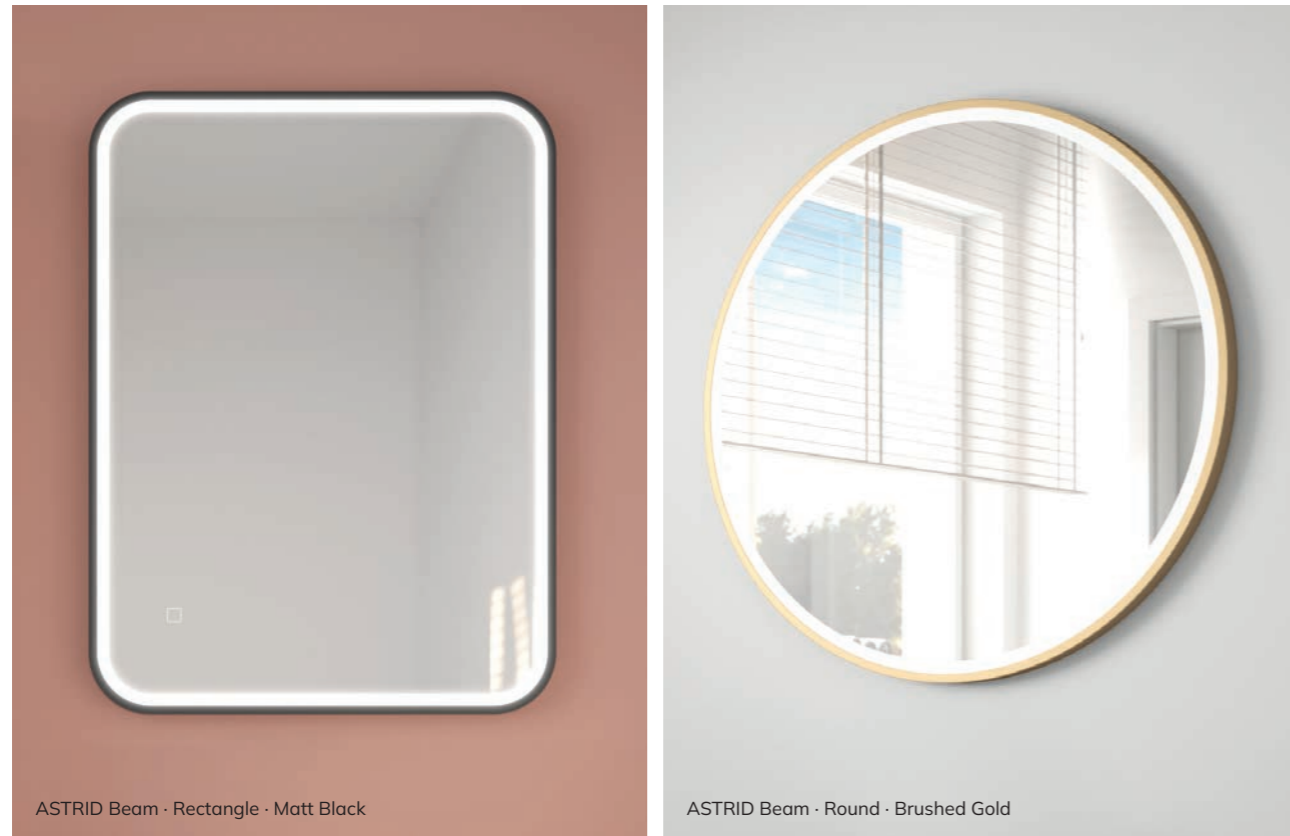

ECHO Round

- Energy Efficient LED Lights
- Touch Switch
- Dimmable Ambient Lighting
- Heated Demister Pad
- IP44 Rated
- Suitable for Bathroom Zones 2 & 3

Size	Plain	Matt Black	Brushed Gold
Ø600mm	UM0059 £365	UM0061 £395	UM0062 £395
Ø800mm	UM0060 £395	UM0063 £445	UM0064 £445

ECHO Rectangle

- Energy Efficient LED Lights
- Touch Switch
- Dimmable Ambient Lighting
- Heated Demister Pad
- IP44 Rated
- Suitable for Bathroom Zones 2 & 3

Size	Plain	Matt Black	Brushed Gold
W500 x H700	UM0053 £365	UM0055 £395	UM0056 £395
W600 x H800	UM0054 £395	UM0057 £445	UM0058 £445

ASTRID

ASTRID Beam - Rectangle - Matt Black

ASTRID Beam - Round - Brushed Gold

ASTRID Beam

- Matt Black or Brushed Gold metal frame
- Colour temperature changing LED
- Energy Efficient LED lights
- Heated Demister Pad
- Touch Switch
- IP44 Rated
- Suitable for Bathroom Zones 2 & 3
- Portrait or Landscape