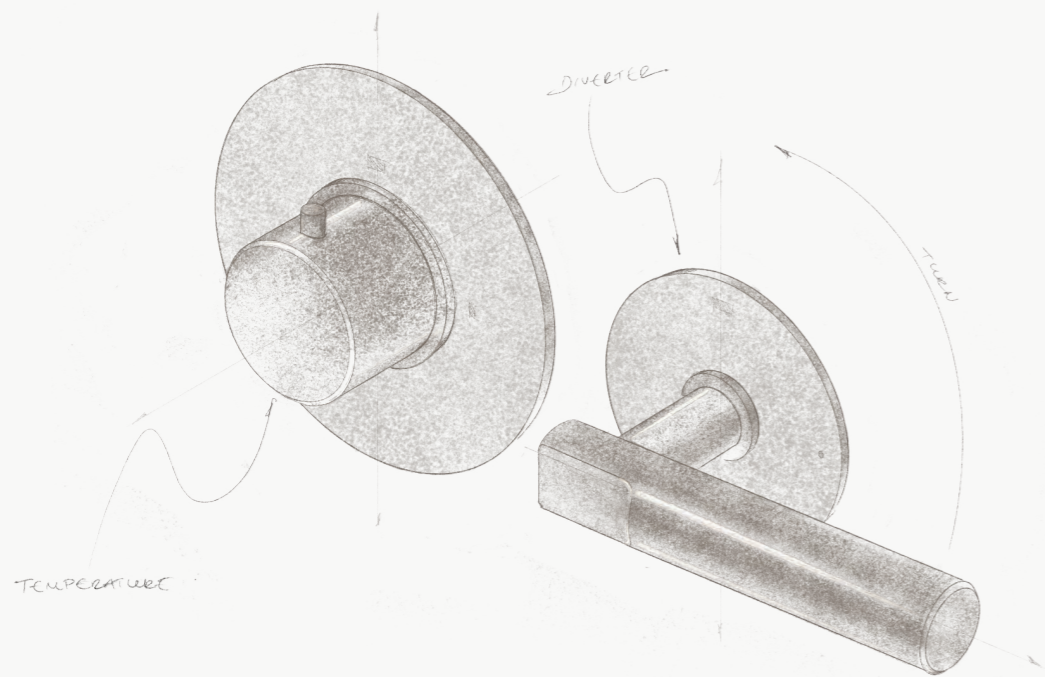

Outlet Options

Ceiling Mounted Shower Head

Wall Mounted Shower Head

Slide Rail Kit

Shower Handset

Overflow Bath Filler

“*Beautiful things that make your life better*”

is a concept deeply ingrained in Nordic design ethos. Everything must be functional, which is why Scandinavian designs are so successful when incorporated into bathroom space. HAKK seamlessly blends elegance and functionality into your bathroom, offering a touch of Nordic sophistication that enhances your daily routine.