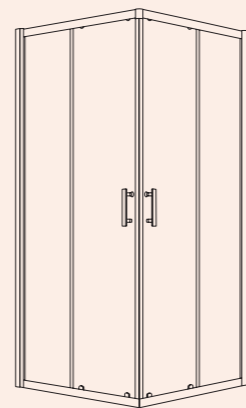

Corner Entry Doors

Ideal for bathrooms with limited space, corner entry enclosures serve as excellent space savers. Neatly fitting into any size bathroom, they provide a multitude of advantages. With a range of options available, there's a perfect style and size to suit your bathroom.

ASPECT	ZEBA	CITY+
760mm		•
800mm		•
900mm		•