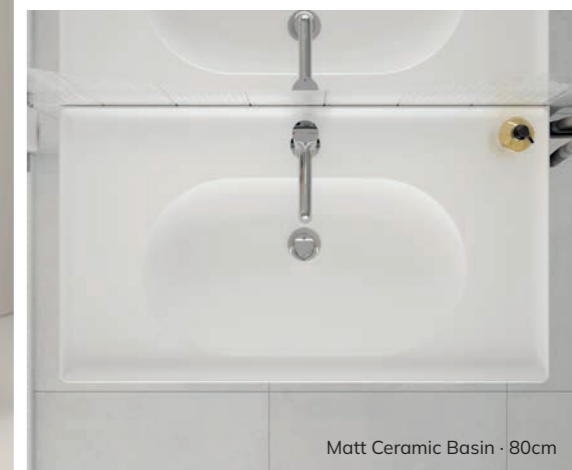

NOTE: Price for Countertop Unit does not include Countertop Basin

MALMÖ

Inspired by minimalist Scandinavian design and the northern winter, MALMÖ framed vanity unit blends modern design with natural elements. The distinctive MALMÖ features wide drawers and an oak effect finish exposed open shelf. This stylish vanity unit delivers great display and storage options with convenient access to your essential toiletries. The flexibility of MALMÖ allows you to choose a matt or gloss ceramic basin, or using a countertop that is compatible with the SKÅL basin range. MALMÖ's straight lines and front pull handle adds personality to your bathroom. Let the MALMÖ inspire your bathroom.

Unit Options

Colour Options

Basin Options

Handle Options

120cm · Countertop · 2 Drawer · Matt Black

MALMÖ Countertop Units

60cm Wall Hung

1 soft close drawer
with open oak shelf
W600 x D450mm
£650