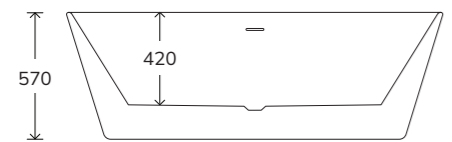

ONTARIO

Includes waste and overflow

White Freestanding Bath		Custom Colour Freestanding Bath	
UBA00053	£1775	UBA00066	£2650