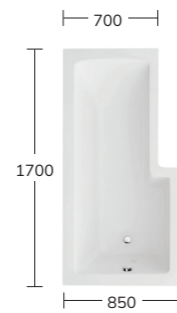

L SHAPE Single Ended Shower Bath

- Includes Fixed Bath Screen & Front Bath Panel
- Available in Left or Right Hand (*Left Hand shown*)
- CLEAR SHIELD water repellent glass, preventing limescale, dirt, and soap buildup for easy cleaning
- Internal Depth: 385mm
- Capacity: 180L

L SHAPE Single Ended Shower Bath		£875
Left Hand	Right Hand	
SANLSBL	SANLSBR	

END Panel
Code: SANPLEND
£140