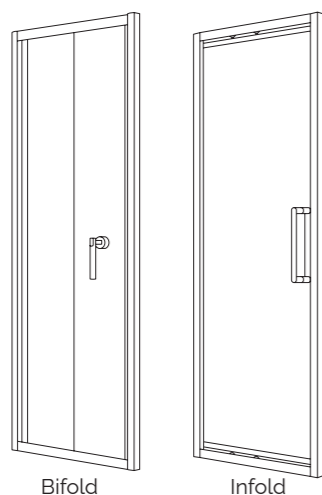

Shower Door Types

SLIDING

Sliding door enclosures are space saving in design and are available in a comprehensive range of styles and sizes. These doors can be used in recessed showers, or add a side panel to create a complete shower enclosure.

Page 200 - 203

Bifold

Infold

BIFOLD & INFOLD

Featuring an inward opening mechanism, bifold & infold doors are an excellent option for compact bathrooms. This innovative design serves as a perfect space - saving solution, especially in smaller bathrooms where a forward - opening door could potentially obstruct fixtures located outside the enclosure.

Page 204 - 207

QUADRANT DOORS

With a curved front profile, quadrant enclosures offer a generous showering experience, while allowing for additional floor space within the bathroom.

Page 208 - 211