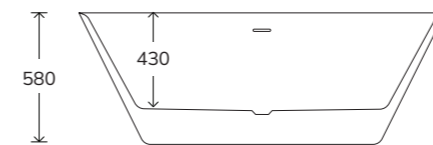

HOWE

Includes waste and overflow

White Freestanding Bath		Custom Colour Freestanding Bath	
UBA00052	£1575	UBA00063	£2450