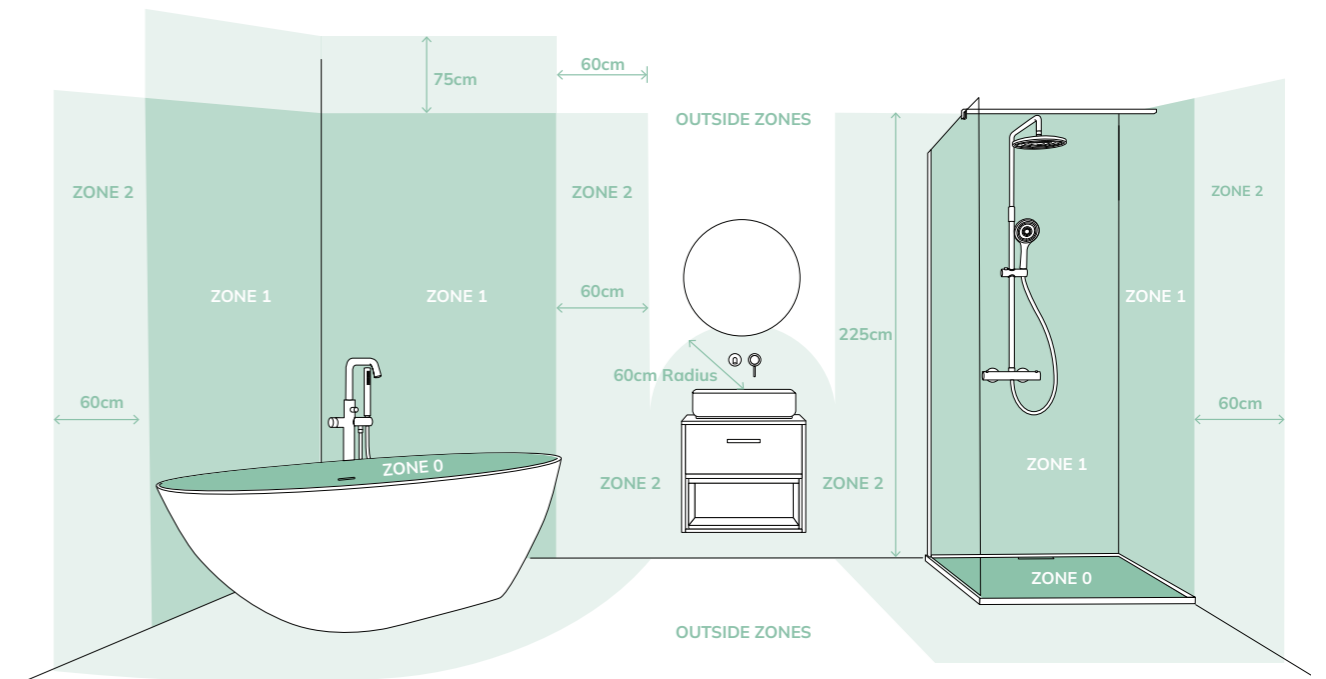

PORTRAIT OR LANDSCAPE
Allows you to customise the orientation of your mirror to suit your bathroom layout and design preferences.

BLUETOOTH CONNECTIVITY
Wirelessly connect to other Bluetooth-enabled devices and enjoy your favourite music while you prepare for the day.

USB
USB ports provide a convenient charging solution for your devices such as smart phones and tablets. Allowing you to keep your gadgets powered up while you carry out your daily routine.

SOFT CLOSE
Soft close technology allows cabinet doors to close softly and slowly, preventing them from slamming shut.

ZONES
Bathrooms are divided into zones based on their proximity to water sources. These zones determine what types of appliances are allowed, and to what degree they need to be protected against water.

INGRESS PROTECTION RATING
IP rating refers to the level of protection that electrical and electronic equipment, have against solid particles and water. An IP44 rating means your product is protected from solid particles over 1mm in size and low velocity water sprays.

Bathroom Zones

Bathroom electrical zones are defined areas in a bathroom that determine the type of electrical devices and their installation requirements to ensure safety. These zones are classified based on proximity to water sources

ZONE 0

Represents the areas inside the bath or shower tray.

ZONE 2

Represents the area 60cm outside of Zone 1.

ZONE 1

Represents the area above the bath or shower tray up to 2.25m.

OUTSIDE ZONES (Zone 3)

Outside zones represent areas which fall outside of Zone 0, 1 and 2, generally referred to as zone 3.