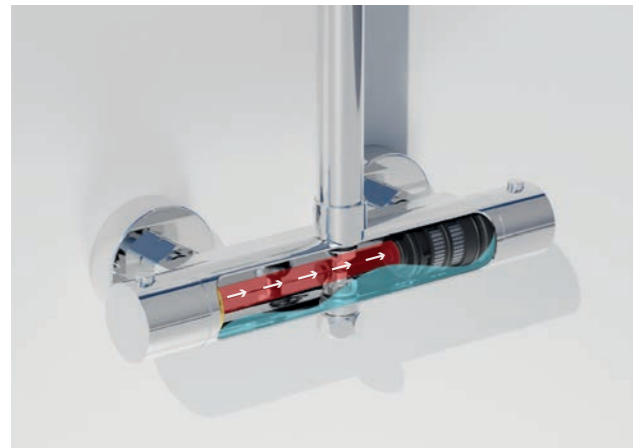

Shower Features

With its innovative Cool Touch technology the body of the valve will always remain safe to touch ensuring a comfortable showering experience for the entire family.

The built in thermostatic cartridge offers an exceptional temperature stability preventing scalding and burning incidents.