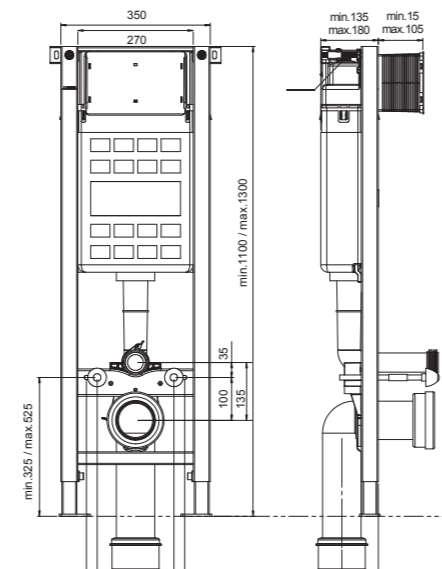

With Circular Flush Plate

Chrome TO74113P47

White TO74113P48

Black TO74113P49

Gold USW0508

Nickel USW0509

PRODUCT WARRANTIES

At SONAS Bathrooms our products have become the benchmark for others to follow. Our ranges are specifically tailored to meet the requirements of Homeowners, Installers and Trade Professionals. All our products are manufactured to appropriate industry standards and where required to the necessary UKCA standards. For your additional peace of mind, we fully support our product Warranties with our technical support and spare parts after sales service. In the event that you do encounter a problem with a SONAS product please contact us with the details of the fault and a proof of purchase from the SONAS dealer where the item was bought and we will do the rest. All after sales or technical queries can be emailed directly to info@sonasbathrooms.co.uk which will be answered by one of our in-house qualified plumbing advisors.

Ceramics

Lifetime – Ceramic Parts

2 Years – Toilet Seats

2 Years – Flushing Mechanism

Baths & Whirlpools

Lifetime – Freestanding and Plain

2 Years – Whirlpool Baths

5 Years – Steel Baths

5 Years – Colour Painted Finishes

Taps & Showers

15 Years – All Finishes

15 Years – On Tap Cartridges and Flexi's (*)

15 Years – On Shower Cartridges (**)

2 Years – On hoses, heads, wastes and consumables

Enclosures, Screens & Wet room panels

Lifetime – On Glass & Profiles

10 Years – Scandinavian Colour Wetroom Panels

5 Years – Handles on doors

5 Years – Rollers(***)

2 Years – Seals

Furniture

10 Years – Scandinavian range

5 Years – All Other Ranges

2 Years – Handles, Runners, Hinges

Heated Towel Warmers and Rads

10 Years – On all Radiators

10 Years – On all Rad Valves

Shower Trays

Lifetime – Acrylic Trays

5 Years – Slate and Unity trays

2 Years – Traps and Covers

Accessories

15 years on the HAKK and ALITA ranges

10 years on all other ranges

Resin Products

5 Year Warranty

Mirrors

2 Year Warranty

The above Warranty applies to all replacement products and parts within the Warranty period, labour will be covered for a period of 2 Years.

(*) Cartridges and flexi hoses in the Hakk, Alita, Luta and Scope ranges are covered by 15 year warranty, 2 years on all other models

(**) Cartridges in the Hakk and Alita ranges are covered by 15 year warranty, 5 years on all other models

(***) Aspect, City+ & Zeba rollers covered by a 5-year warranty, 2 years on all other models.

Please note that above Warranty and extended warranties are applicable for goods installed in a domestic environment with reasonable usage. Any item installed in a public or commercial area will be subject to 1 Year Warranty. Faults must be reported within the respective Warranty period from proof of purchase date.

Warranties are limited to product defects and failures arising from the manufacturing process and does not apply to products that have been damaged as a result of transit, misuse or incorrect installation.