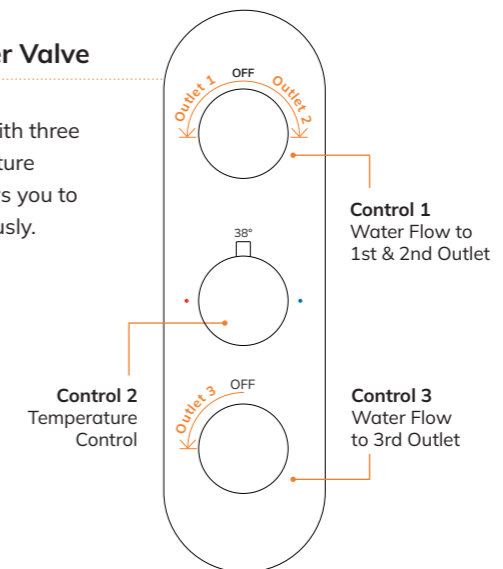

Triple Control - 3 Outlet Shower Valve

This valve offers even more flexibility, with three controls. One control for water temperature and two controls for water flow. It allows you to use two of the three outlets simultaneously.