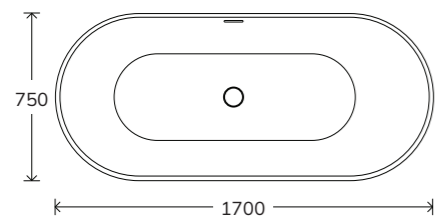

ABYSS

Includes waste and overflow

White Freestanding Bath		Custom Colour Freestanding Bath	
UBA00054	£1675	UBA00060	£2550