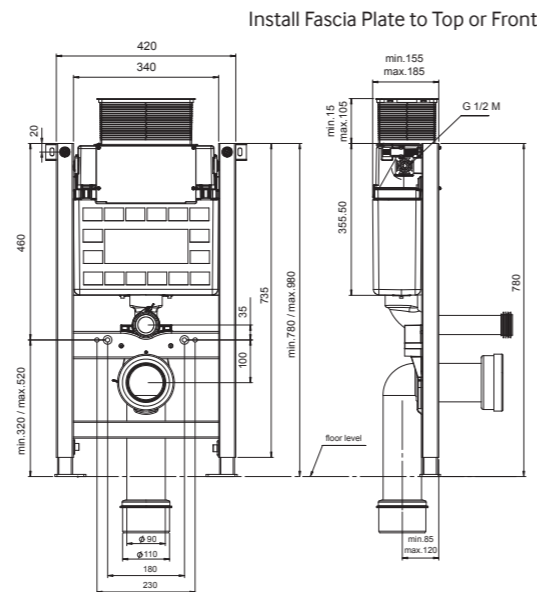

FASTFIX Frame for Wall Hung WCs

Includes pan connectors with front access, dual flush cistern and rectangular or circular flush plate [excluding wc pan]

W350 x H1100-1300 x D150-180mm

With Rectangular Flush Plate

Chrome TO74113P43

White TO74113P44

Black TO74113P45