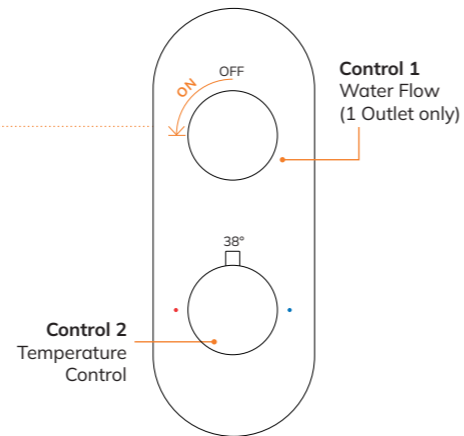

Shower Guide

Concealed Showers

Dual Control Shower Valves have two controls, one control for adjusting the water temperature and the other for controlling the flow of water.

Dual Control - 1 Outlet Shower Valve

This valve has two controls, one for adjusting the water temperature and the other for controlling the flow of water. It's designed to control water for one shower outlet.