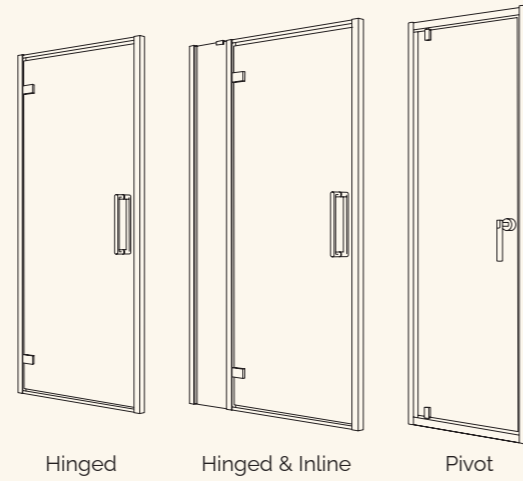

CITY+ 20mm Extension Profile

CTP035	£100
--------	------

See page 248 - 263
FOR SHOWER TRAYS

Hinged & Pivot Doors

These enclosures are hinged on one side and open outwards, giving you ample space to access your shower. Suitable for use in a recess, or add a side panel to create a full enclosure.

Sizes	ASPECT		ZEBA		CITY+
	Hinged	Hinged & Inline	Pivot	Pivot	
700mm	•				•
760mm	•				•
800mm	•		•		•
900mm	•		•		•
1000mm		•			•
1100mm		•			
1200mm		•			

ZEBA · Pivot Door with Side Panel

ASPECT

HINGED DOORS