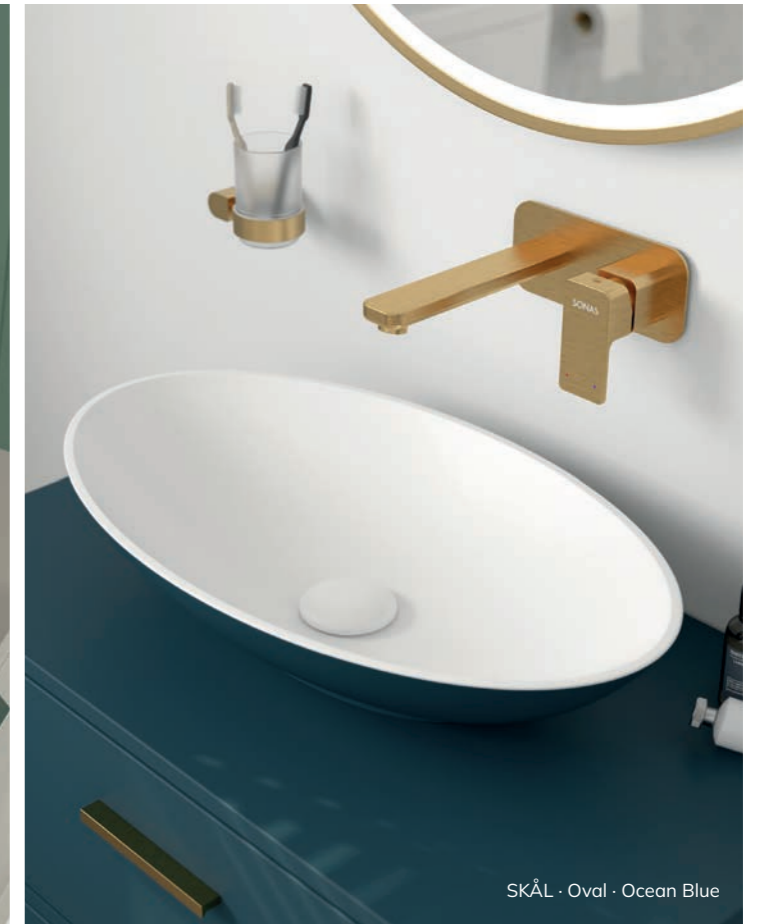

SKÅL

Elegant and bold – the stylish dual-tone SKÅL countertop basin sits proudly on your selected countertop vanity unit. The organic shapes and ultra-sleek profile are achieved by Solid Surface, a natural resin material, with a silky-smooth touch and matt finish. SKÅL Basin showcases a modern, cutting-edge aesthetic. With the resin material, SKÅL embraces new forms - round, oval and rectangular. The palette is chosen to coordinate with the colours in the Scandinavian furniture collection. SKÅL spectrum of shades adds a touch of sophistication to your bathroom. Complete your look with our range of contemporary Freestanding or Wall Mounted Basin Mixers.

Basin Options

Colour Options