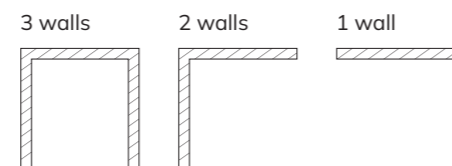

Your Space

Choose the right shower tray by planning ahead. Consider the footprint size you can allow for the tray, and which shape works best for your room.

We have options including square, rectangle and quadrant trays. Your tray may be installed in a recessed or flat to floor application. Choose from a host of styles including ultra low profile slate and unity trays, acrylic capped low profile and New KRISTAL Secure anti slip shower trays.