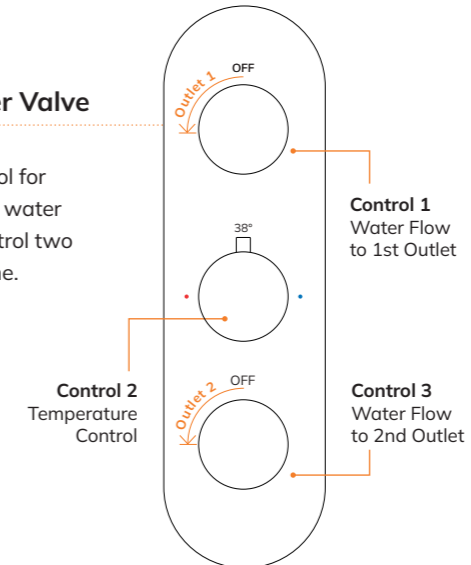

Triple Control - 2 Outlet Shower Valve

This valve has three controls. One control for water temperature and two controls for water flow. It allows you to independently control two different shower outlets at the same time.