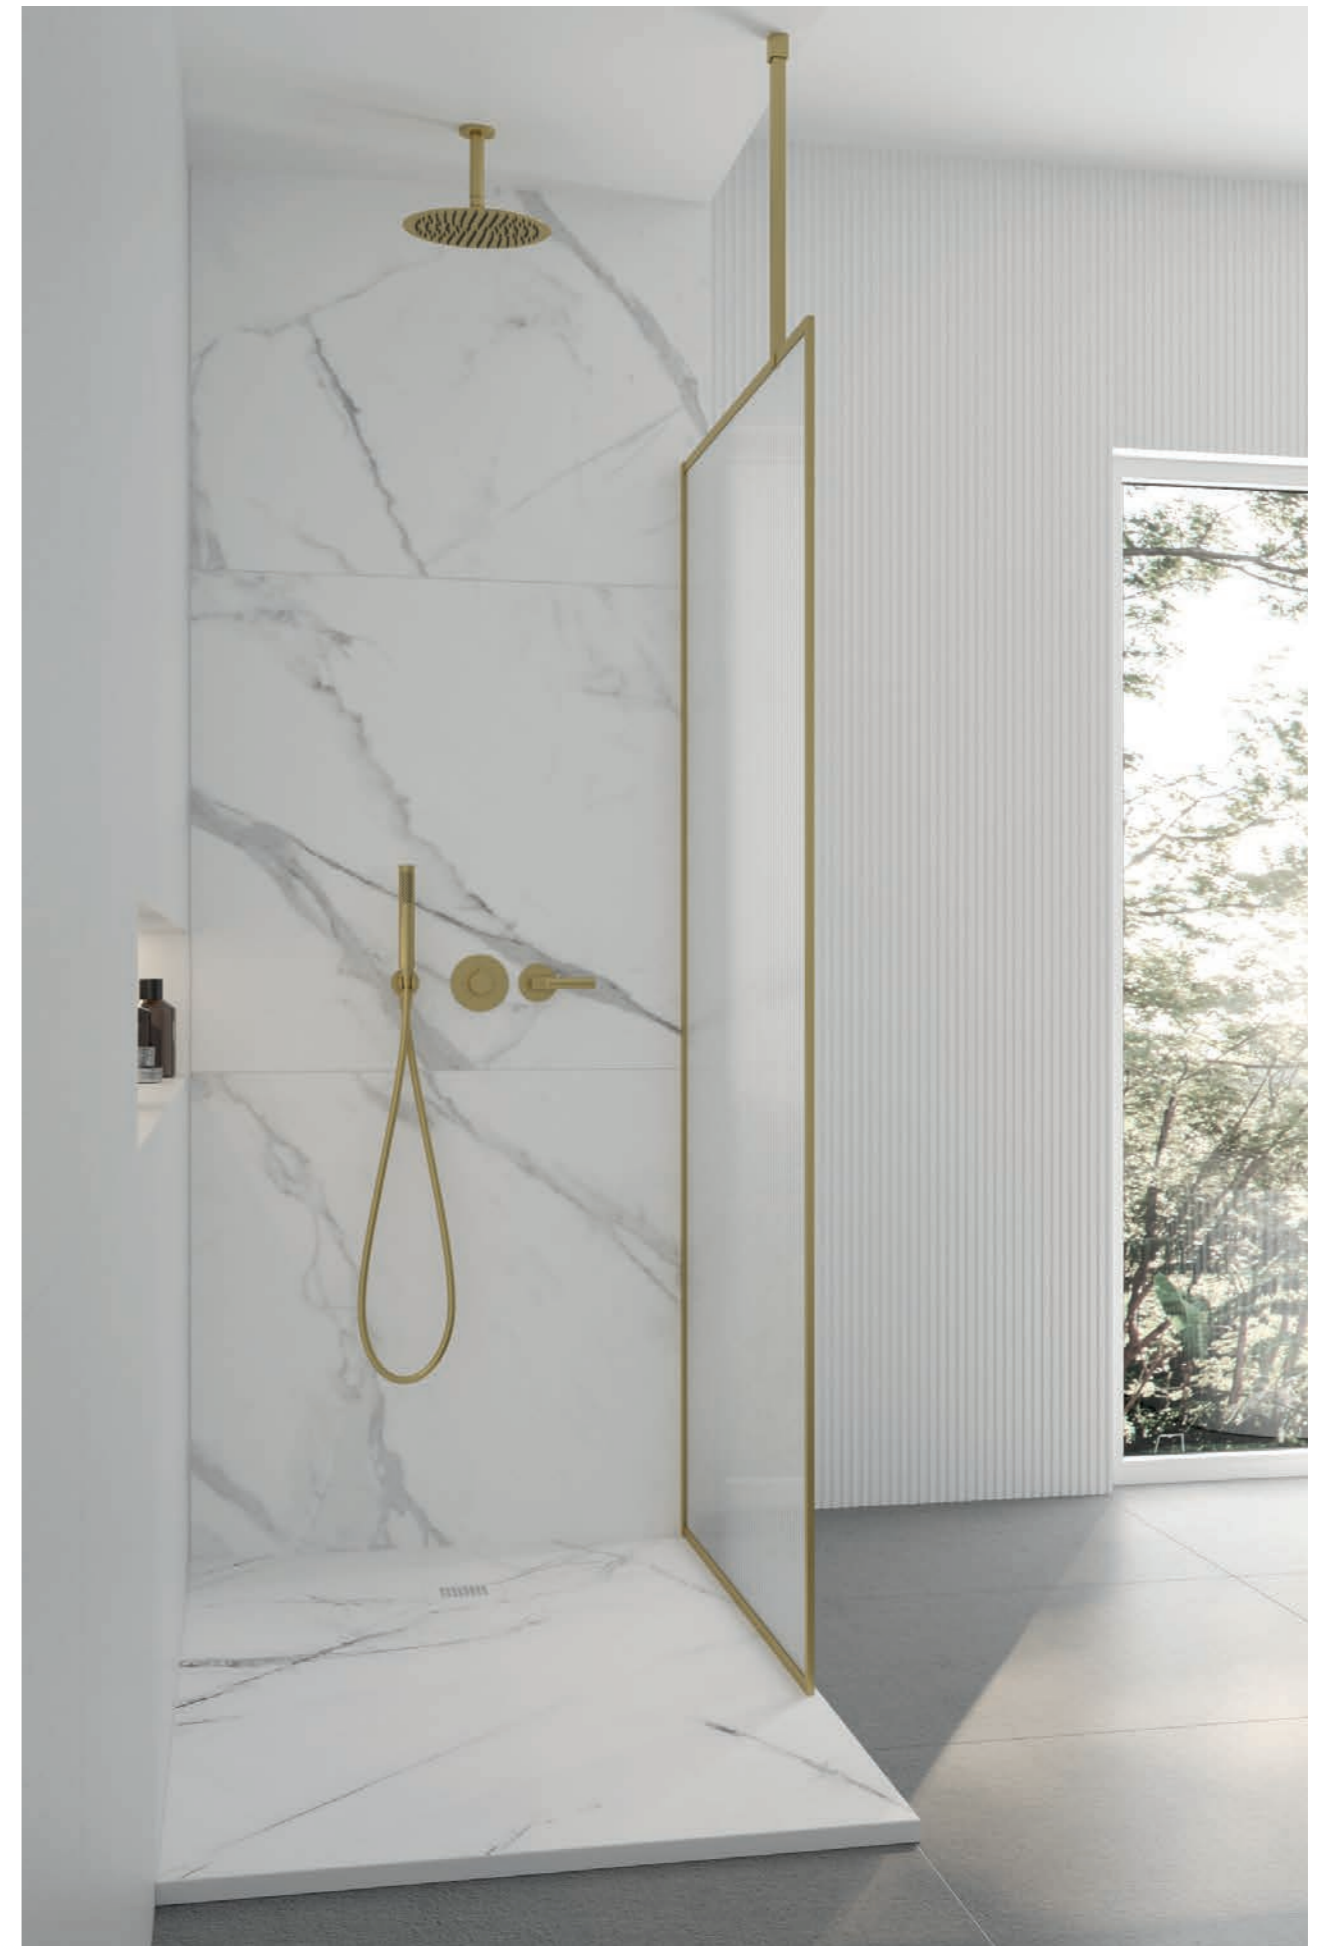

NEW UNITY Marble Effect Shower Trays

Inspired by the timeless beauty of natural stone, UNITY shower trays combine aesthetic appeal with practical functionality.

Available in both classic white marble and striking black marble, UNITY trays seamlessly blend with any bathroom decor, providing a sophisticated and stylish finish.

Crafted from a high quality gel coated resin UNITY shower trays ensure durability and longevity while offering a touch of luxury and elegance to any showering space.

- Resin Bonded
- Slip Resistant
- 30mm High