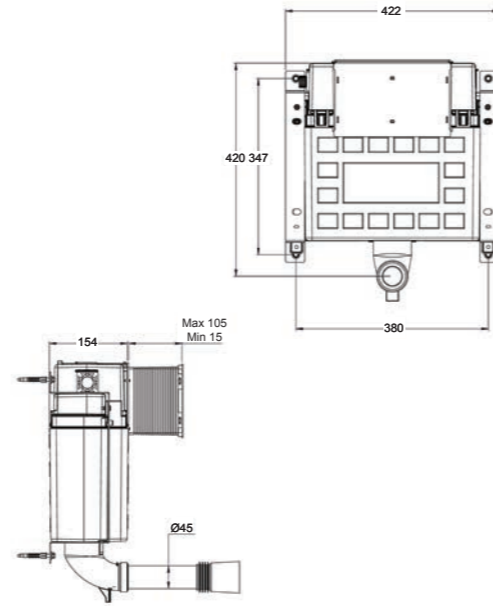

Concealed Cistern for Back To Wall WCs

Includes pan connectors with front access, dual flush cistern and rectangular or circular flush plate [excluding wc pan]

W420 x H420 x D155 - 185mm

With Rectangular Flush Plate

Chrome USW0147

White USW0148

Black USW0149

With Circular Flush Plate

Chrome USW0150

White USW0151

Black USW0152

Gold USW0510

Nickel USW0511

FASTFIX Frame for Wall Hung WCs

Includes pan connectors with top and front access, dual flush compact cistern and rectangular or circular flush plate [excluding wc pan]

W420 x H780-980 x D155-185mm

With Rectangular Flush Plate

Chrome TO64113P43

White TO64113P44

Black TO64113P45

With Circular Flush Plate

Chrome TO64113P47

White TO64113P48

Black TO64113P49

Gold USW0506

Nickel USW0507

Install Fascia Plate To Top Or Front