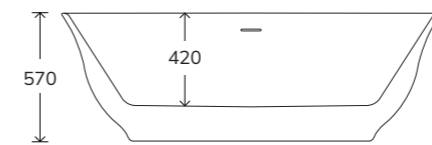

REEF

Includes waste and overflow

White Freestanding Bath		Custom Colour Freestanding Bath	
UBA00056	£1795	UBA00061	£2670