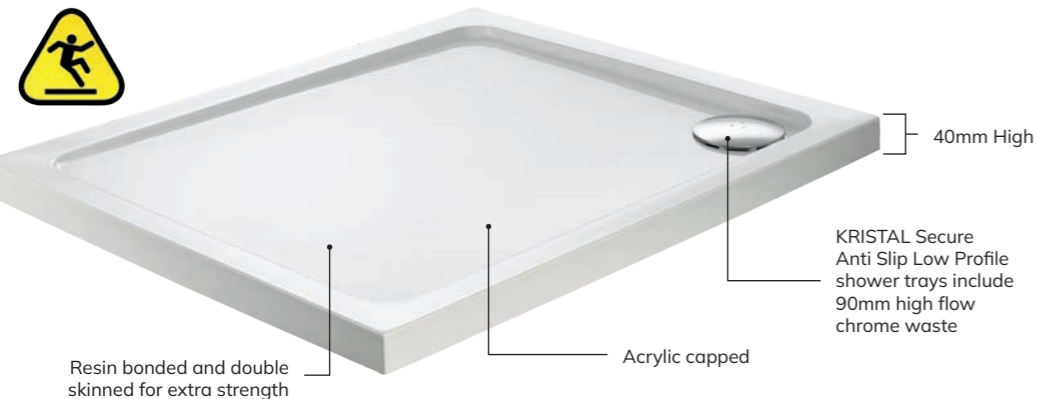

NEW KRISTAL Secure

Low Profile Class C Anti Slip Shower Trays

Introducing the Kristal Secure range of shower trays, designed with Class C Anti-Slip technology to deliver unparalleled safety and comfort in your bathroom. Class C Anti-Slip is the highest certification for slip resistance, ensuring optimal protection against slips and falls, even when the surface is wet and soapy. This advanced anti-slip feature provides

peace of mind for homeowners, particularly for households with young children, elderly family members, or individuals with mobility issues. With the Kristal Secure shower tray, you can enjoy a luxurious shower experience while prioritising health and safety, combining resilience and style seamlessly to elevate your home's bathroom environment.

KRISTAL SECURE Low Profile Anti Slip Quadrant (Radius 550mm)

Width	Length	Code	Price
800	800	UST00259	£345
900	900	UST00260	£345
1000	1000	UST00261	£475

KRISTAL SECURE Low Profile Anti Slip Offset Quadrant (Radius 550mm)

Width	Length	Left Hand	Right Hand	Price
800	1000	UST00262	UST00263	£450
800	1200	UST00264	UST00265	£460
900	1200	UST00266	UST00267	£475

Offset quadrant shower trays are available in left or right hand, Right hand shown here.

KRISTAL SECURE Low Profile Anti Slip Square

Width	Length	Code	Price
700	700	UST00222	£280
760	760	UST00223	£295
800	800	UST00224	£290
900	900	UST00225	£340
1000	1000	UST00226	£460

KRISTAL SECURE Low Profile Anti Slip Rectangle

Width	Length	Code	Price
700	800	UST00227	£390
	900	UST00228	£375
	1000	UST00231	£400
760	1200	UST00238	£440
	900	UST00229	£375
	1000	UST00232	£400
800	1100	UST00235	£420
	1200	UST00239	£440
	900	UST00230	£375
900	1000	UST00233	£400
	1100	UST00236	£420
	1200	UST00240	£440
900	1000	UST00234	£400
	1100	UST00237	£420
	1200	UST00241	£440

KRISTAL SECURE Low Profile Anti Slip LARGE Rectangle

Width	Length	Code	Price
700	1400	UST00243	£615
	1500	UST00246	£640
	1600	UST00250	£660
760	1700	UST00254	£850
	1500	UST00247	£640
	1600	UST00251	£660
800	1700	UST00255	£850
	1300	UST00242	£655
	1400	UST00244	£615
900	1500	UST00248	£640
	1600	UST00252	£660
	1700	UST00256	£850
900	1400	UST00245	£615
	1500	UST00249	£640
	1600	UST00253	£660
	1700	UST00257	£850

90mm High Flow Shower Waste **£45**

○ Matt White SLPT0111