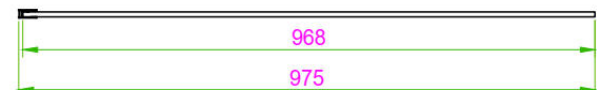

PRODUCT DATA SHEET

S8 Wetroom Panel 1000x2000mm

Product Code: S8-WET1000CHR

SCUDO
BEAUTIFUL BATHROOMS

0330 124 7290

sales@scudo.co.uk - www.scudo.co.uk

Scudo is the trading name of Harrison Bathrooms Ltd. Whilst we endeavour to ensure that the product information is accurate we accept no liability for any information given. All images are for illustration purposes only. Product images and specification are subject to change. Measurement are in millimetres and are nominal.

Product Measurements

Product Weight:	40.71kg
Product Width:	1000mm
Product Height:	2000mm
Product Depth:	8mm
Product Length:	N/A

Product Transportation

Barcode:	5060766124018
Country of Origin:	China
Comodity Code:	7610909095

Primary Packed Measurements

Packaged Weight:	43.71kg
Packaged Length:	2080mm
Packaged Width:	1080mm
Packaged Height:	63mm

Packaging Weight

Card:	3.6kg
Paper:	N/A
Wood:	N/A
Plastic:	N/A

General Information

Construction Material:	Aluminium / Glass
Installation Type:	Wall Mounted
Colour / Finish:	Chrome / Clear Glass

Enclosure Attributes

Adjustment:	975-990mm
Aqua-Shield:	Yes
Hinge Type:	N/A
Door Type:	N/A
Frame Type:	Frameless
Glass Type:	Clear
Radius:	N/A
Entry Width:	N/A
Door In Swing:	N/A
Door Out Swing:	N/A
Enclosure Shape:	Straight
Glass Thickness:	8mm
Profile Finish/Colour:	Chrome
Profile Material:	Aluminium

Compliance DOP

HBDOC021 / HBDOC022

Dimensions

(measurements in mm)

LIFETIME GUARANTEE

We are confident in our products and we want our customer to be, we proudly give a lifetime guarantee on our taps and showers, further details can be found on our website