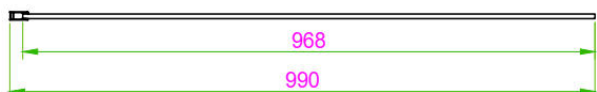

PRODUCT DATA SHEET

S8 Wetroom Panel 1000x2000mm

Product Code: S8-WET1000CHR

SCUDO
BEAUTIFUL BATHROOMS

0330 124 7290

sales@scudo.co.uk - www.scudo.co.uk

Scudo is the trading name of Harrison Bathrooms Ltd. Whilst we endeavour to ensure that the product information is accurate we accept no liability for any information given. All images are for illustration purposes only. Product images and specification are subject to change. Measurement are in millimetres and are nominal.

Product Measurements

Product Weight:	40.71kg
Product Width:	1000mm
Product Height:	2000mm
Product Depth:	8mm
Product Length:	N/A

Product Transportation

Barcode:	5060766124018
Country of Origin:	China
Comodity Code:	7610909095

Primary Packed Measurements

Packaged Weight:	43.71kg
Packaged Length:	2080mm
Packaged Width:	1080mm
Packaged Height:	63mm

Packaging Weight

Card:	3.6kg
Paper:	N/A
Wood:	N/A
Plastic:	N/A

General Information

Construction Material:	Aluminium / Glass
Installation Type:	Wall Mounted
Colour / Finish:	Chrome / Clear Glass

Enclosure Attributes

Adjustment:	975-990mm
Aqua-Shield:	Yes
Hinge Type:	N/A
Door Type:	N/A
Frame Type:	Frameless
Glass Type:	Clear
Radius:	N/A
Entry Width:	N/A
Door In Swing:	N/A
Door Out Swing:	N/A
Enclosure Shape:	Straight
Glass Thickness:	8mm
Profile Finish/Colour:	Chrome
Profile Material:	Aluminium

Compliance DOP

HBDOC021 / HBDOC022

Dimensions

(measurements in mm)

LIFETIME GUARANTEE

We are confident in our products and we want our customer to be, we proudly give a lifetime guarantee on our taps and showers, further details can be found on our website