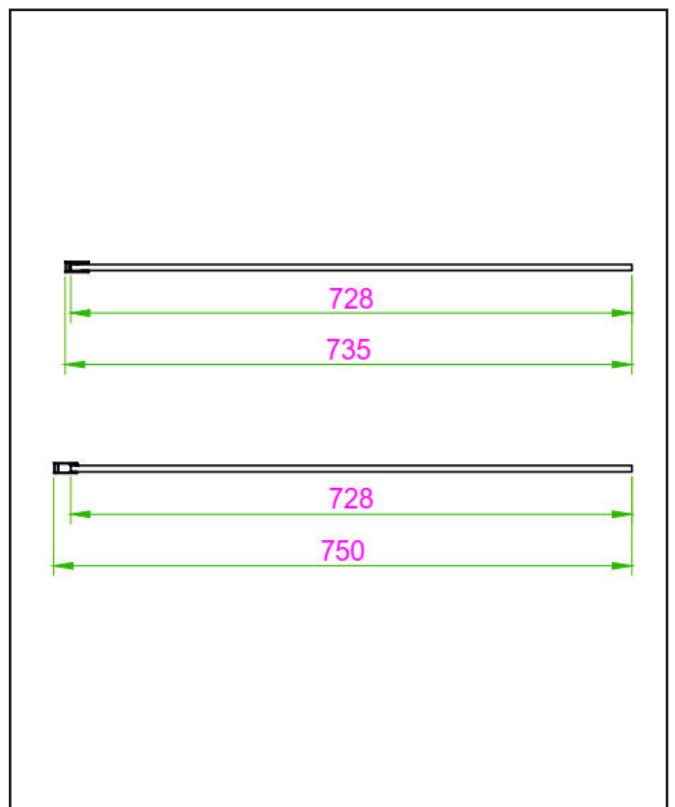

Product Measurements

Product Weight:	29.5kg
Product Width:	760mm
Product Height:	2000mm
Product Depth:	8mm
Product Length:	N/A

Product Transportation

Barcode:	5060766124063
Country of Origin:	China
Comodity Code:	7610909095

Primary Packed Measurements

Packaged Weight:	32kg
Packaged Length:	2080mm
Packaged Width:	840mm
Packaged Height:	63mm

Packaging Weight

Card:	3.2kg
Paper:	N/A
Wood:	N/A
Plastic:	0.07kg

General Information

Construction Material:	Aluminium / Glass
Installation Type:	Wall Mounted
Colour / Finish:	Chrome / Clear Glass

Enclosure Attributes

Adjustment:	735-750mm
Aqua-Shield:	Yes
Hinge Type:	N/A
Door Type:	N/A
Frame Type:	Frameless
Glass Type:	Clear
Radius:	N/A
Entry Width:	N/A
Door In Swing:	N/A
Door Out Swing:	N/A
Enclosure Shape:	Straight
Glass Thickness:	8mm
Profile Finish/Colour:	Chrome
Profile Material:	Aluminium

Compliance DOP

HBDOC021 / HBDOC022

Dimensions
(measurements in mm)

LIFETIME GUARANTEE

We are confident in our products and we want our customer to be, we proudly give a lifetime guarantee on our taps and showers, further details can be found on our website