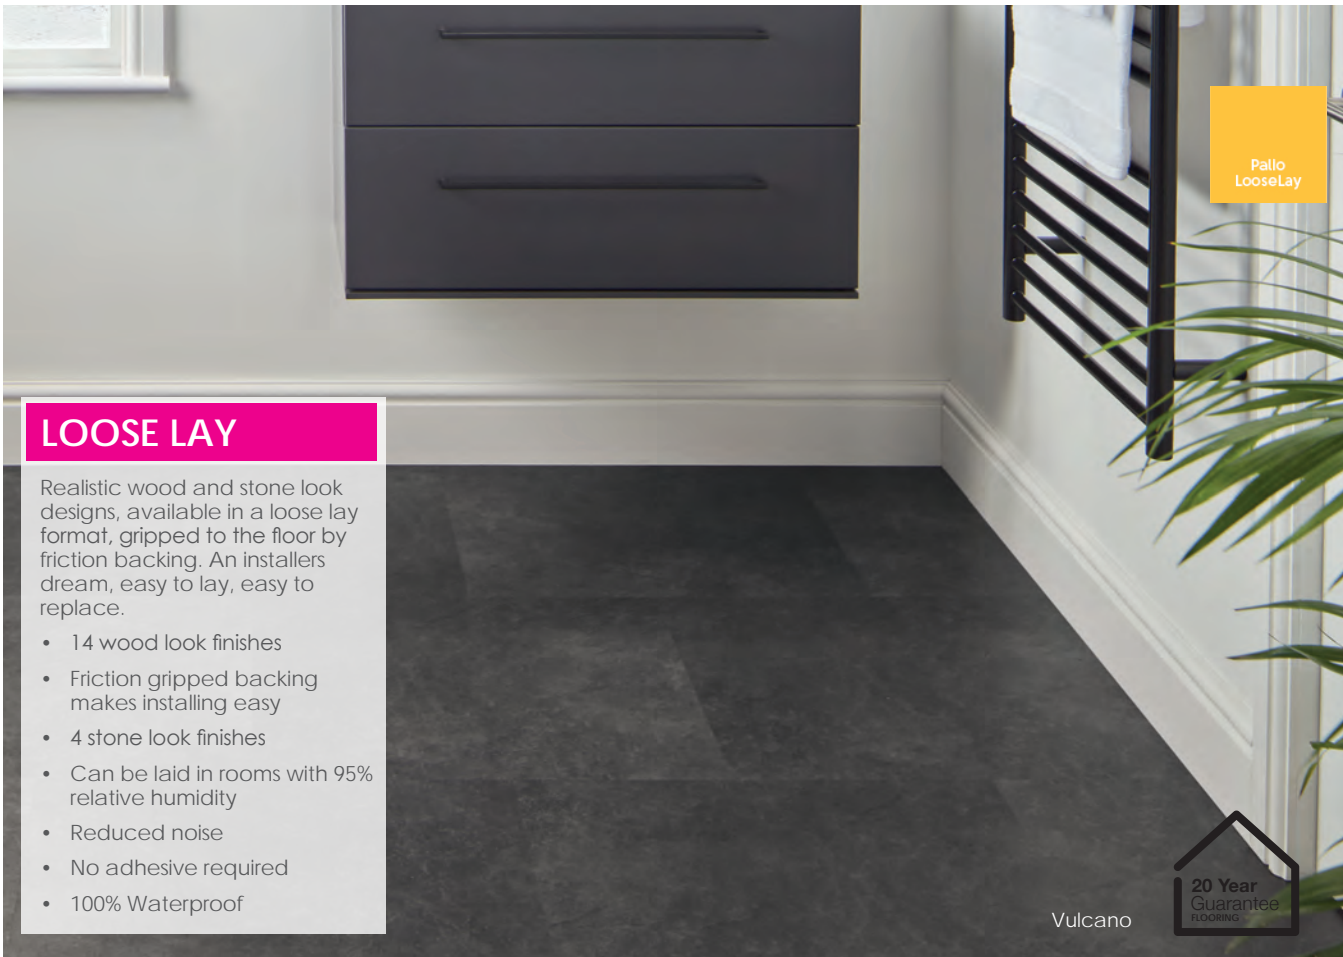

LOOSE LAY

Realistic wood and stone look designs, available in a loose lay format, gripped to the floor by friction backing. An installers dream, easy to lay, easy to replace.

- 14 wood look finishes
- Friction gripped backing makes installing easy
- 4 stone look finishes
- Can be laid in rooms with 95% relative humidity
- Reduced noise
- No adhesive required
- 100% Waterproof

Vulcano

WOOD FLOORING FINISHES

Pack coverage 3.15m² (1050 x 250mm planks)
(covers 3.15m²) = £67.06 per m² /12 planks per pack

£211.25
PER PACK