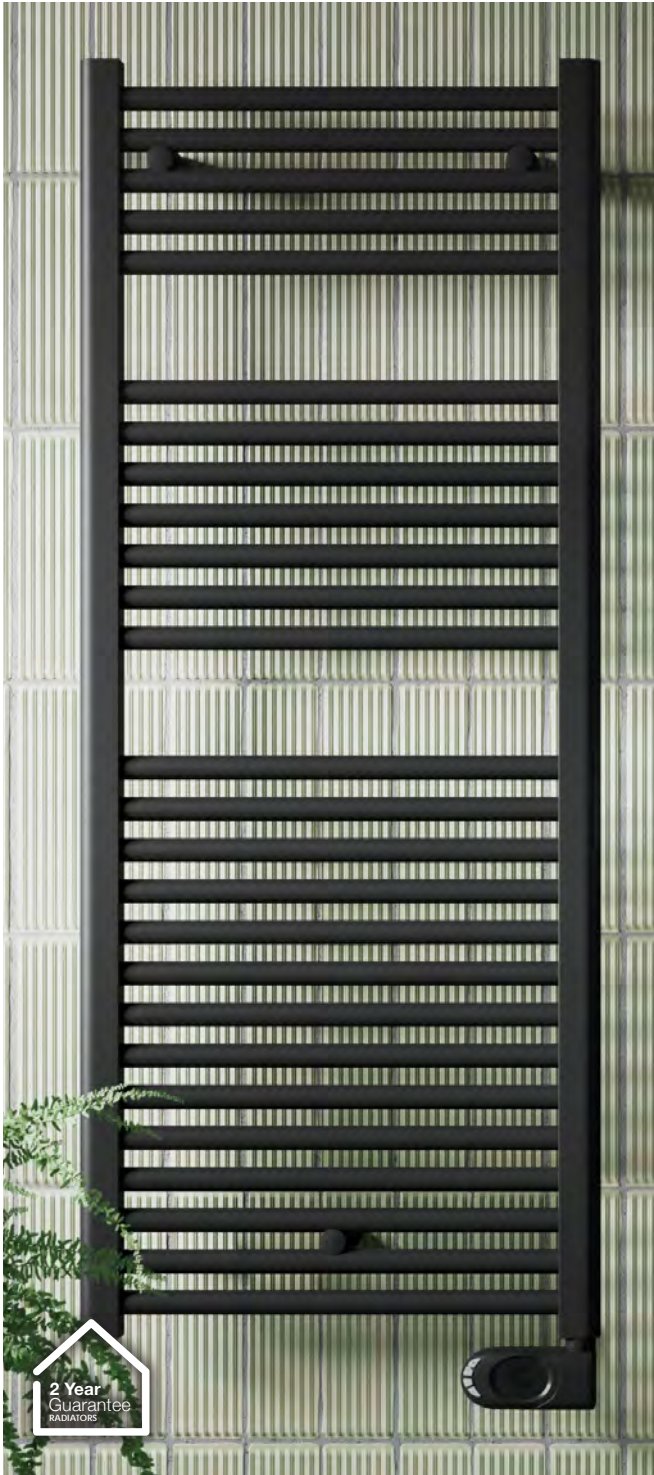

ELITE ELECTRIC

Elite Electric Straight with Thermostat Controller Matt Black

Height x Width	Watts ΔT50	Price
800 x 400mm	300	£326.34
1200 x 500mm	750	£384.02
1200 x 600mm*	750	£394.62

Left hand and right hand available