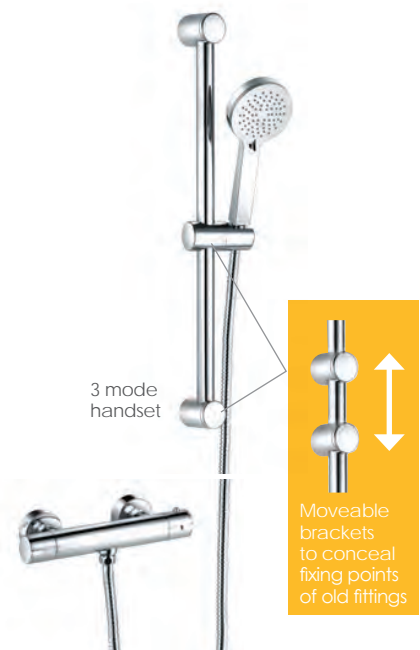

200mm fixed drencher head

3 mode handset

Thermostatically controlled

Yes Two Outlet Dual Control Bar Valve
Fixed Shower Head, Slide Rail, Smooth Hose, Handset & Wall Outlet with Easyfix Brackets
Chrome £331.76

Yes Two Outlet Dual Control Bar Valve
Fixed Shower Head, Slide Rail, Smooth Hose, Handset & Wall Outlet with Easyfix Brackets
Chrome £393.79

Yes Dual Control Bar Valve
Dual Control Bar Valve & Slide Rail with Easyfix Brackets
Chrome £181.63

Yes Two Outlet Dual Control Bar Valve
Fixed Shower Head, Slide Rail, Smooth Hose, Handset & Wall Outlet with Easyfix Brackets
Matt Black £421.05

Yes Two Outlet Dual Control Bar Valve
Fixed Shower Head, Slide Rail, Smooth Hose, Handset & Wall Outlet with Easyfix Brackets
Matt Black £452.86