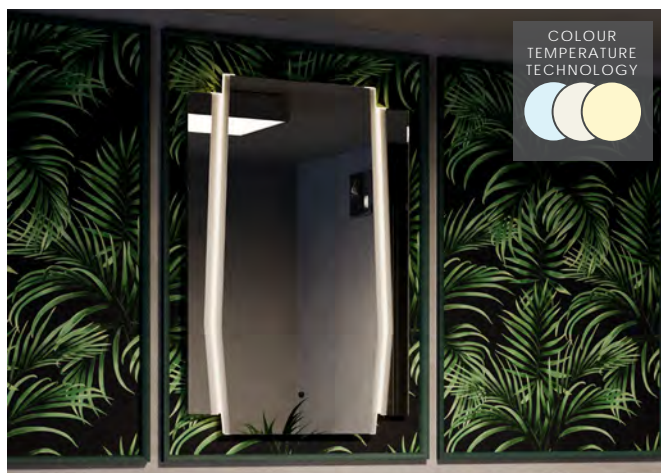

COLOUR TEMPERATURE TECHNOLOGY

Gatsby Diffused Panel LED Mirror
Mains powered with infrared sensor, demister pad and colour temperature technology - Cool/Natural/Warm LED

	Watts	IP44	Price
600(w) x 900(h)mm	44	✓	£650.88