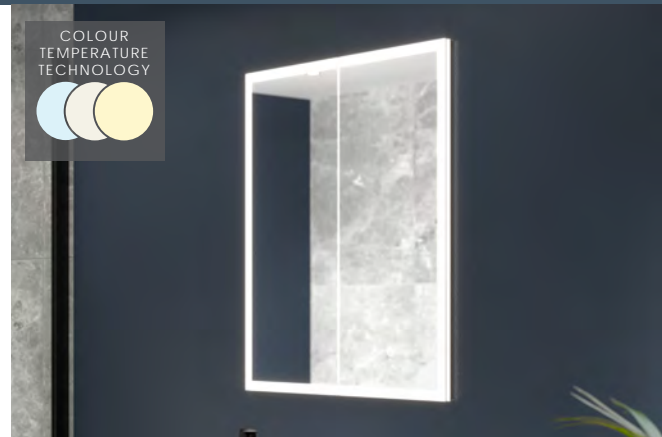

ILLUMINATED LED MIRROR CABINETS

	Watts	IP44	Price
500(w) x 700(h) x 116(d)mm	21	✓	£754.00

Eclipse Double LED Mirror Recessed Cabinet with Two Shelves
Matt Black finish, mains powered with touch sensor, demister pad, adjustable shelves and internal USB charging and shaver socket
Tritone colour changing technology and double sided illuminated doors

	Watts	IP44	Price
600(w) x 700(h) x 116(d)mm	21	✓	£896.88