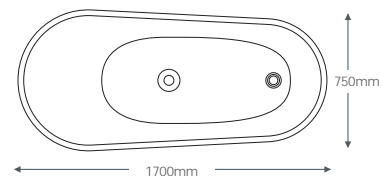

FREESTANDING BATHS

TWIN SKINNED LUCITE ACRYLIC, SEAMLESSLY BONDED INTO ONE PIECE FOR RIGIDITY, STABILITY AND QUALITY

Senna

1555 x 580(h) x 745mm	£1,346.92
1655 x 580(h) x 745mm	£1,346.92
1800 x 580(h) x 745mm	£1,475.32

Twin Skinned Lucite acrylic. No tap holes - suitable for floor standing, wall hung taps or can be drilled for two tap holes. Can also be used with a bath filler. With integrated chrome overflow and waste.

Bath Waste Upgrade

Black	£55.21
White	£55.21

Bath comes with a chrome waste as standard. Black and white wastes are available as an optional extra.

Souk

1700 x 730(h) x 750mm	£1,732.12

Twin Skinned Lucite acrylic. No tap holes - suitable for floor standing or wall hung taps only. With integrated chrome overflow and waste.

Bath Waste Upgrade

Black	£55.21
White	£55.21

Bath comes with a chrome waste as standard. Black and white wastes are available as an optional extra.