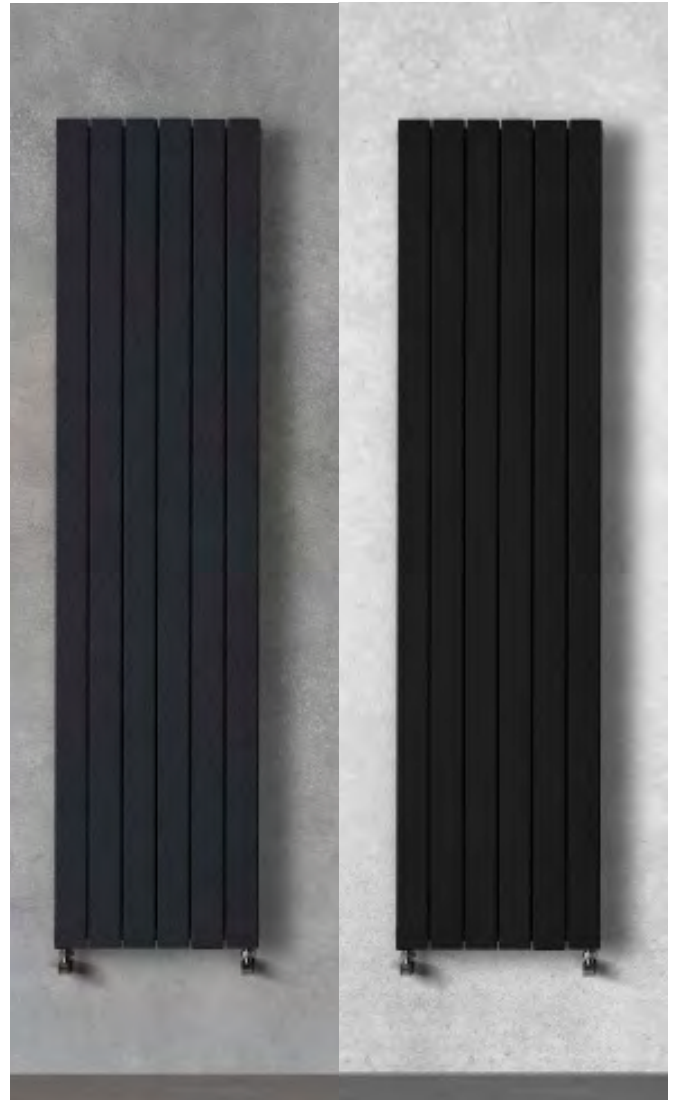

RADIATORS

SUPERNOVAR VERTICAL WHITE

Single Panel

Height x Width	Watts $\Delta T50$	BTU	Pipe Centres	Price
1800 x 296mm	568	1938	247mm	£344.00
1800 x 444mm	852	2907	395mm	£460.21
1800 x 592mm	1136	3876	543mm	£576.41

Double Panel

Height x Width	Watts $\Delta T50$	BTU	Pipe Centres	Price
1800 x 296mm	836	2852	247mm	£556.51
1800 x 444mm	1254	4279	395mm	£767.52
1800 x 592mm	1672	5705	543mm	£978.49

SUPERNOVAR VERTICAL ANTHRACITE / MATT BLACK

Single Panel

Height x Width	Watts $\Delta T50$	BTU	Pipe Centres	Price
1800 x 296mm	568	1938	247mm	£438.00
1800 x 444mm	852	2907	395mm	£585.00
1800 x 592mm	1136	3876	543mm	£732.00

Double Panel

Height x Width	Watts $\Delta T50$	BTU	Pipe Centres	Price
1800 x 296mm	836	2852	247mm	£718.50
1800 x 444mm	1254	4279	395mm	£991.50
1800 x 592mm	1672	5705	543mm	£1,264.50

SUPERNOVAR HORIZONTAL WHITE

Single Panel

Height x Width	Watts $\Delta T50$	BTU	Pipe Centres	Price
592 x 800mm	532	1815	732mm	£353.17
592 x 1000mm	665	2269	932mm	£392.92
592 x 1200mm	798	2723	1132mm	£432.68

Double Panel

Height x Width	Watts $\Delta T50$	BTU	Pipe Centres	Price
592 x 600mm	641	2187	532mm	£513.72
592 x 800mm	855	2917	732mm	£580.98
592 x 1000mm	1069	3647	932mm	£649.78
592 x 1200mm	1283	4378	1132mm	£718.57