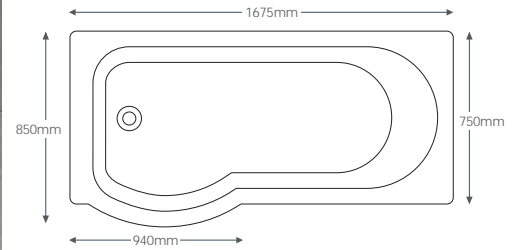

Front panel bows out slightly

Sommer P Shaped Shower Bath

1675 x 850/750mm - Left Hand	£342.29
1675 x 850/750mm - Right Hand	£342.29
P Curved Bath Screen 746 x 1470mm (690-710mm)	£275.36
1700 x 510(h)mm Front Panel	£153.07
750 x 510(h)mm End Panel	£98.87