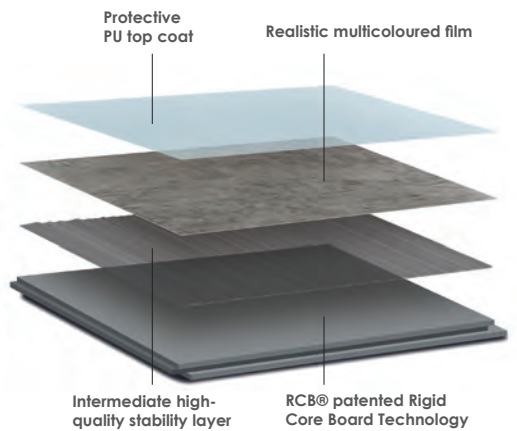

Ubeda

ADHESIVE (REQUIRED)

Masq Adhesive Gun Tube
Coverage 2-3m²

290ml

£18.97