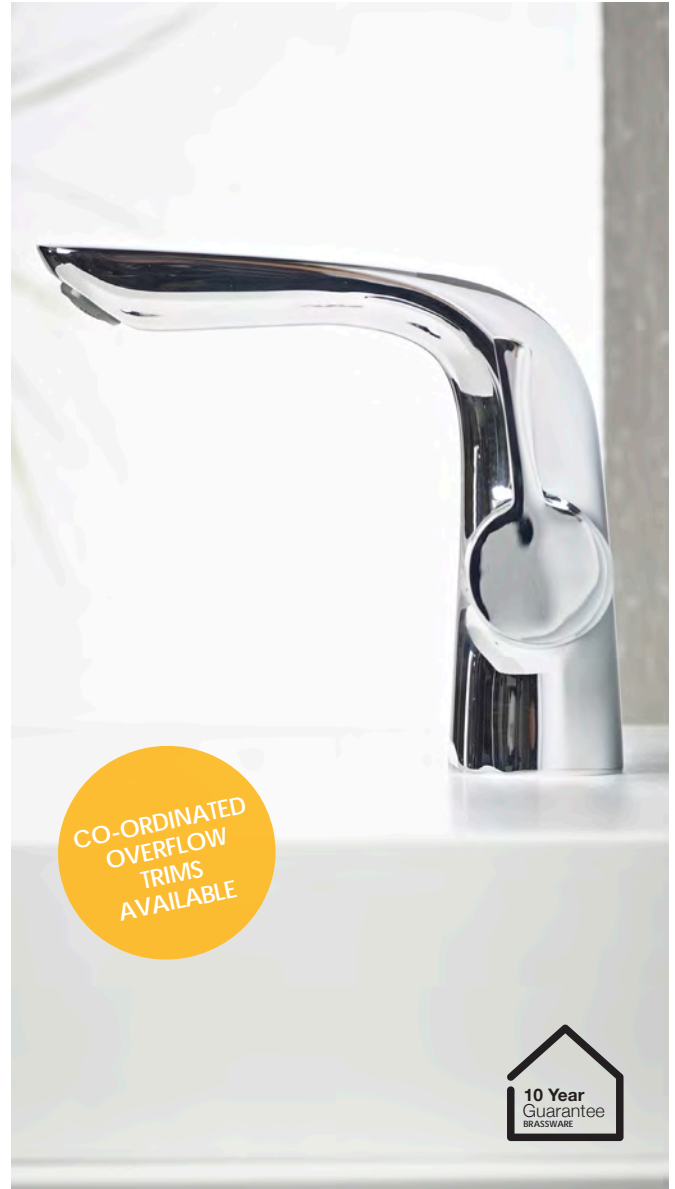

Chrome	£232.50
Black	£263.00
Brushed Brass	£320.00

Deck Mounted Bath Shower Mixer
Min 0.2 bar

Chrome	£291.00
Black	£320.00
Brushed Brass	£407.00

AVID

Mini Basin Mixer
With click waste
Min 0.2 bar

Chrome £126.00