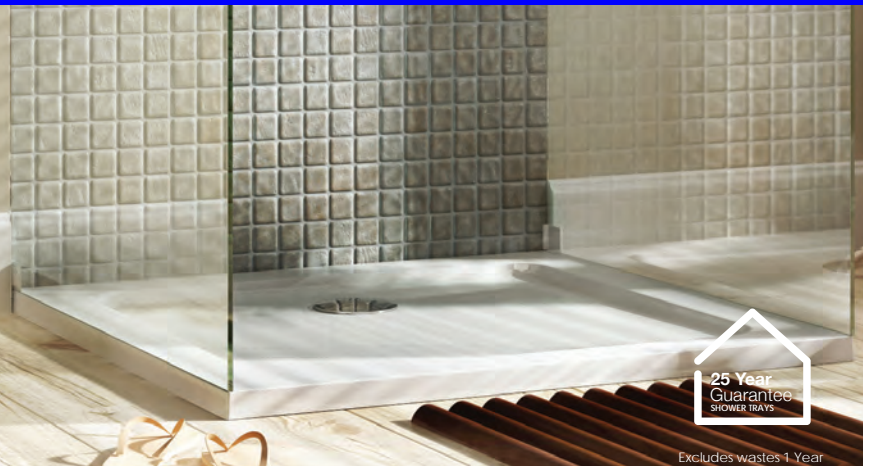

Fitting Options

	Chrome	Mat Black	Brushed Brass
Floor to Ceiling Post (Max Height 2.6m)	£186.59	£204.64	£204.64
An alternative to the support arm 300mm Angled Bracket	£103.52	£114.36	£114.36
1000mm Wall Bracket	£119.18	£132.41	£132.41

SHOWER ENCLOSURES & WALK-INS

ELEMENTS - ABS STONE RESIN TRAYS

FEATURES AND BENEFITS

- 40mm high shower trays for that slimline look
- High quality acrylic finish
- Easy to fit
- Super strong cast resin
- Extensive selection of sizes
- Superior drainage
- 90mm waste cover. Also available in black as an option