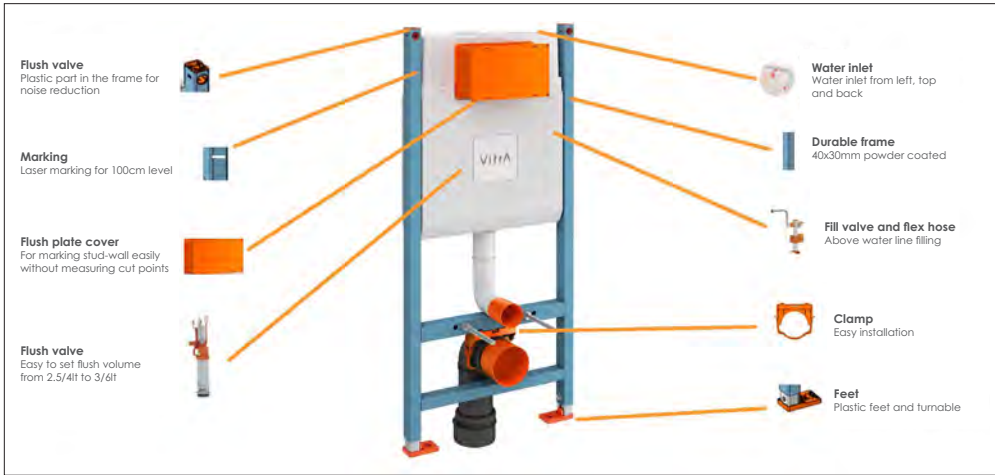

V FIX CORE STANDARD & SLIM FRAMES