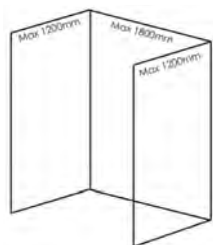

Pack D - Medium Recess

Price Group 1	£1,421.62
Price Group 2	£1,734.02
Price Group 3	£1,885.08

Pack D - Medium Recess
Perfect for shower enclosures, walk-ins or baths up to 1800mm

Pack Includes:

- 2 x 1200mm Postformed Panels
- 1 x 1200mm tongue & groove panel
- 1 x 600mm tongue & groove panel

- 4 tubes neutral BB complete
- 1 x tube colour match BB Complete Adhesive