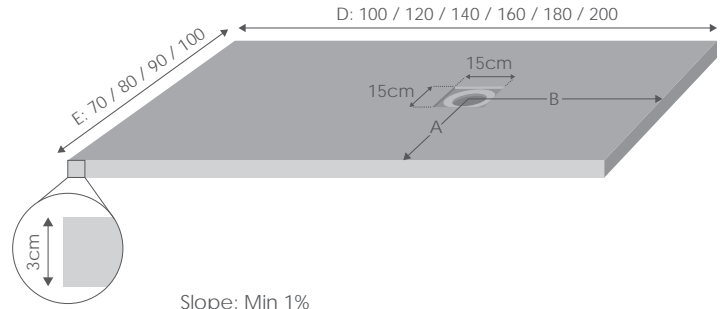

Offset Waste

Slope: Min 1%
Max 3.7%

Central Waste