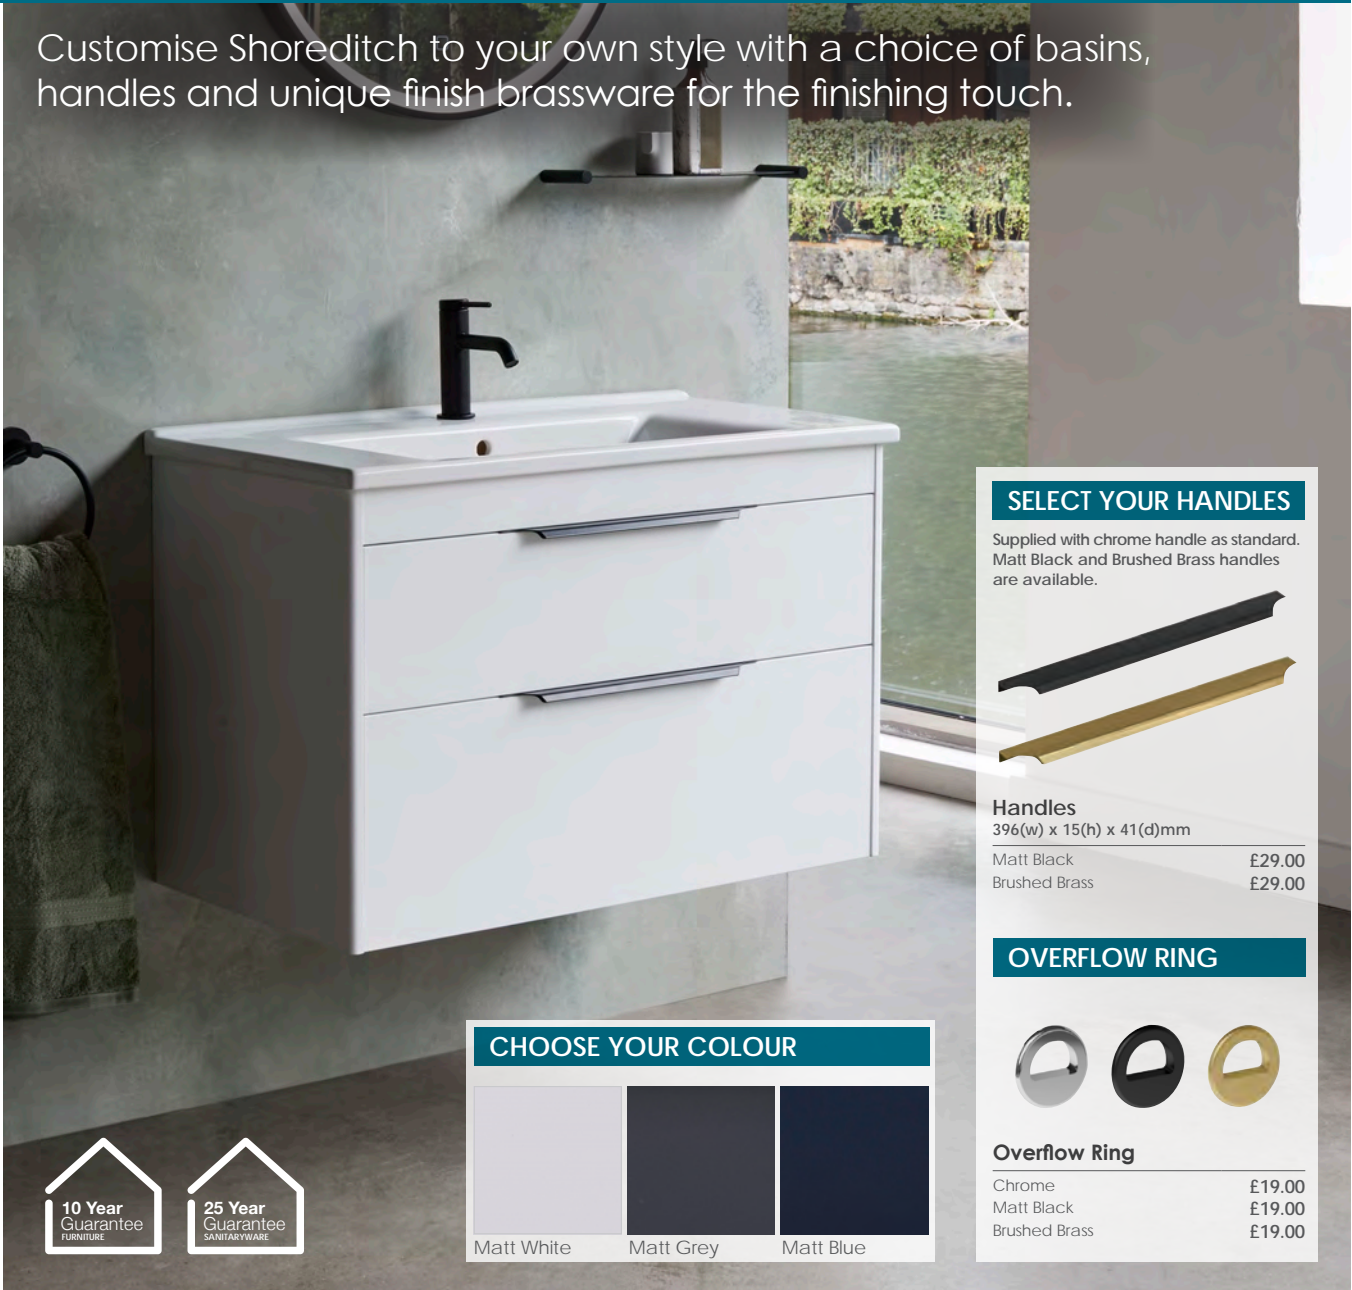

SELECT YOUR HANDLES

Supplied with chrome handle as standard. Matt Black and Brushed Brass handles are available.

Handles

396(w) x 15(h) x 41(d)mm

Matt Black	£29.00
Brushed Brass	£29.00

OVERFLOW RING

Overflow Ring