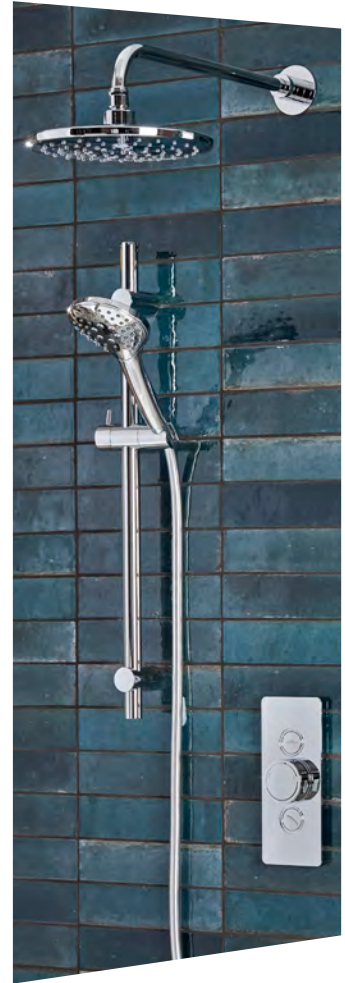

THE GALLERY

THE GALLERY is a collection of highly desirable, quality bathrooms that will turn your desire for the perfect bathroom into reality.

Inspiration for your new sanctuary will come from many places and The Gallery brochure has a comprehensive range of products to inspire you with quality, reliability, style and superb long lasting value.

With styles from classic to contemporary, you can really express your own vision into a space you'll love. Please talk with your retailer in store for expert advice and further details on the products featured in this brochure.

WITH THE GALLERY, CHOOSING YOUR NEW BATHROOM WILL BE A GREAT EXPERIENCE...