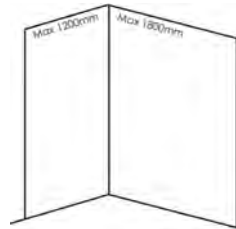

Pack B - Medium Corner

Price Group 1	£1,030.18
Price Group 2	£1,251.83
Price Group 3	£1,361.50

Pack B - Medium Corner
Perfect for shower enclosures, walk-ins or baths up to 1800mm

Pack Includes:

- 2 x 1200mm Postformed Panel
- 1 x 600mm tongue & groove panel

- 3 tubes neutral BB complete
- 1 x tube colour match BB Complete Adhesive