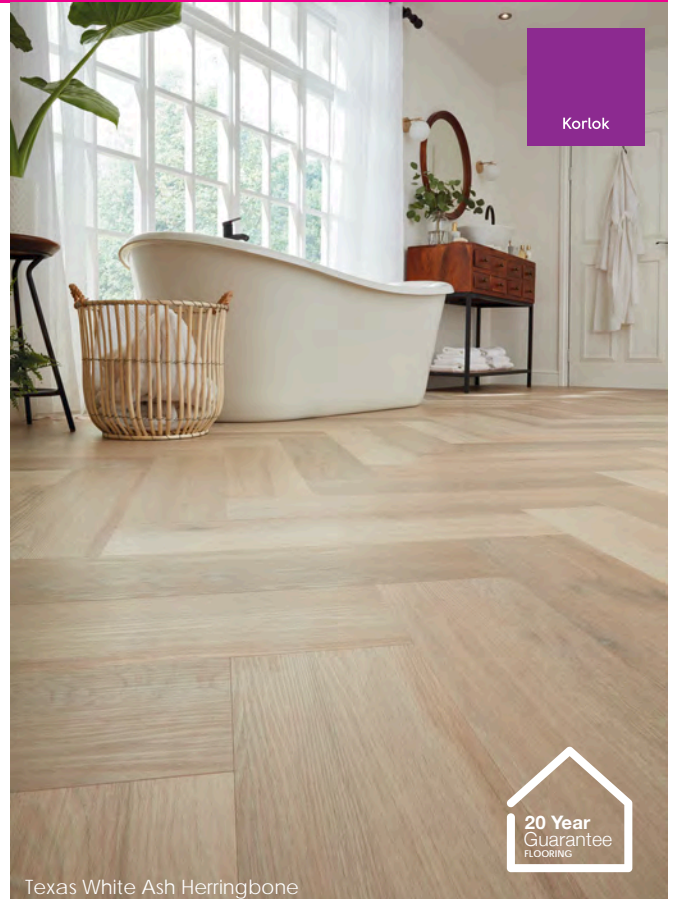

LUXURY VINYL FLOORING

KORLOK

Features a beautiful collection of wood look planks and stone effect tiles. The product is quickly fitted together using a simple drop and lock mechanism. This range has a solid 'rigid core' construction, which makes it less pliable and suitable for laying over uneven surfaces. If you're worried about noise, the acoustic backing reduces sound transfer to rooms below by 21dB, and there is no need for a separate underlay.

- 13 wood look planks
- 9 stone effect tiles
- 5G® click-locking mechanism
- Acoustic qualities (by 21dB)
- Installs over most existing hard floors
- No underlay required

Reclaimed French Oak

Texas White Ash Herringbone

WOOD FLOORING FINISHES

Pack coverage 3.195m² (1420 x 225mm planks)
(covers 3.195m²) = £73.68 per m²/12 planks per pack

£235.42
PER PACK

HERRINGBONE WOOD FINISHES

Pack coverage 3.008m² (708 x 177mm planks)
(covers 3.008m²) = £87.86 per m²/24 planks per pack

£264.30
PER PACK