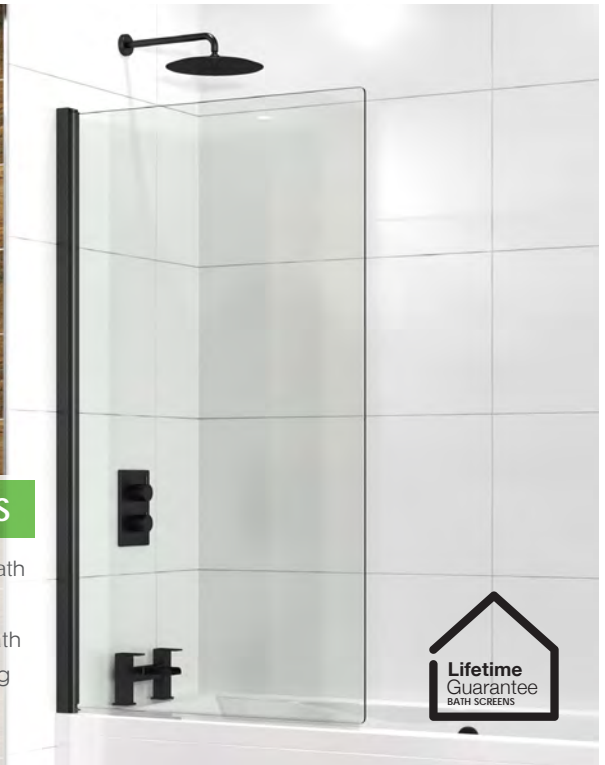

Bath Screen Matt Black
8mm glass