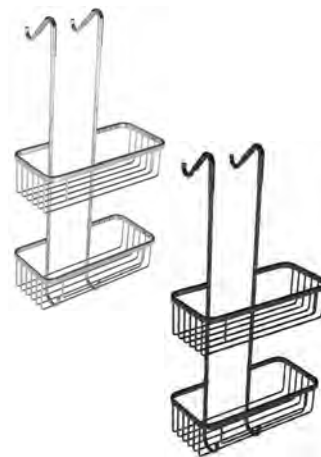

Rectangular Shower Basket
240(w) x 700(h) x 203(d)mm
Chrome £108.00
Black £132.00