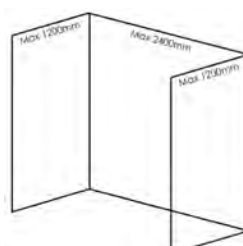

Acrylic Pack D - Large Recess
£3,026.14

Acrylic Pack D
Perfect for shower enclosures, walk-ins or baths up to 2400mm.

Pack Includes: 4 x acrylic panels. 4 tubes neutral BB Complete. 1 tube colour match BB Complete adhesive.