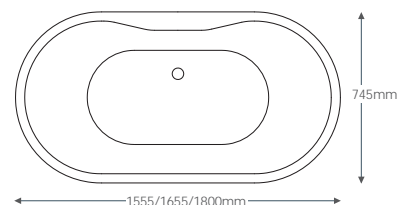

Bath Waste Upgrade

Black	£55.21
White	£55.21

Bath comes with a chrome waste as standard. Black and white wastes are available as an optional extra.

Souk

1700 x 730(h) x 750mm	£1,732.12

Twin Skinned Lucite acrylic. No tap holes - suitable for floor standing or wall hung taps only. With integrated chrome overflow and waste.

Bath Waste Upgrade

Black	£55.21
White	£55.21

Bath comes with a chrome waste as standard. Black and white wastes are available as an optional extra.