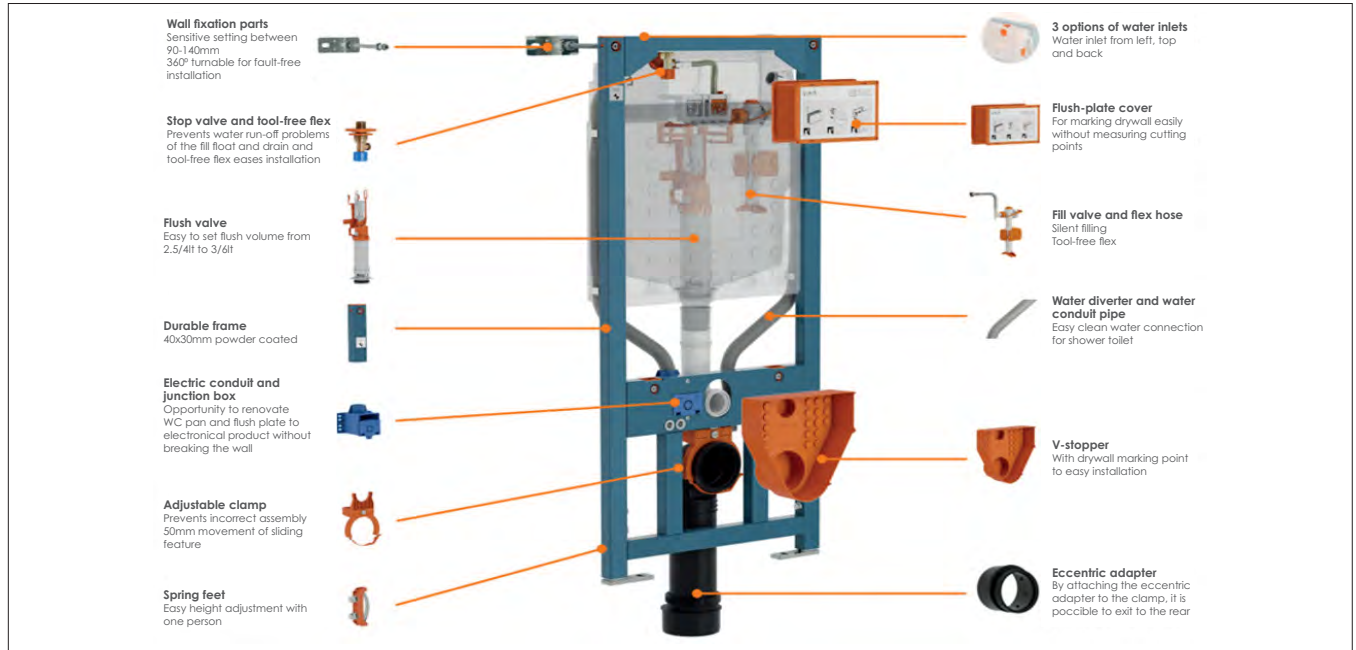

WALL HUNG FRAMES AND CONCEALED CISTERNS

Wall hung may cost less than you think

A wall hung WC can give you many benefits. It gives you a modern minimal style and a greater sense of fit and easier cleaning. You can have all of this at a really appealing price that may be lower than you expect. Concealed behind a wall, a Vitra WC support frame will give you all the support you need for your wall hung installation. Speak to your retailer for more information.

V FIX PRIME STANDARD FRAMES