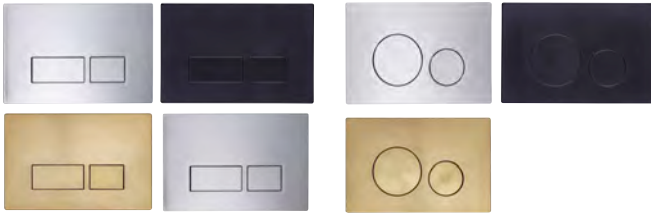

FLUSH PLATES

Square Flush Plate

210(w) x 137(h)mm

Chrome	£53.50
Black	£65.60
Brushed Brass	£107.00
Stainless Steel	£127.50

Circles Flush Plate

210(w) x 137(h)mm

Chrome	£53.50
Black	£65.60
Brushed Brass	£107.00

Glass Dual Flush Plate

210(w) x 137(h)mm

Black Glass with Nickel	£146.00

Elipse Flush Plate

210(w) x 142(h)mm

Chrome	£53.50

Oval Flush Plate

75mm diameter

Chrome	£67.60
Black	£84.40

Touch Sensor Dual Flush Plate

210(w) x 137(h)mm

4x AA batteries required

Black Glass	£191.00

Contactless Dual Flush Sensor

4x AA batteries required

A short wave activates a short flush, hold hand in front of sensor to activate a long flush

Recommended for use in furniture units

Black	£171.00

FLUSH BUTTONS

Square Flush Button

210(w) x 137(h)mm

Chrome	£19.80
Black	£24.80
Brushed Brass	£49.50

Round Flush Button

210(w) x 137(h)mm

Black	£24.80
Brushed Brass	£49.50

Flush Button

48mm diameter

Suitable for Aerial

Black	£24.70
Brushed Brass	£31.20

Flush Button

38mm diameter

Suitable for Orbit, Structure & Lansdown

Black	£24.70
Brushed Brass	£31.20

CLOSE COUPLED SENSOR FLUSH KITS

With a simple wave of the hand, hygienic, contactless flushing is now here for close coupled WCs. Two sizes are available depending on the size of the flush button hole in the cistern lid. The button kits have been designed to retro-fit to existing WCs which have paddle operated flush valves. For cisterns which have pneumatic or cable operated flush valves, or where the button screws in directly to the flush valve, then the flush valve will also need to be swapped to our TR9033 valve which has a 2" base.