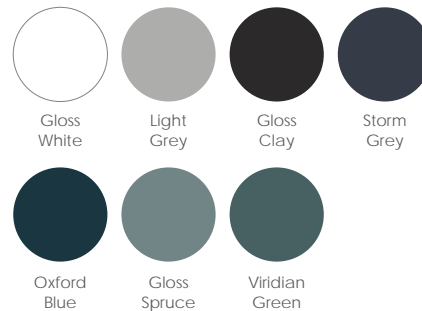

Render LED Mirror Cabinet

	Watts	IP44	Door	Price
500(w) x 664(h) x 131(d)mm	27	✓	Single	£463.00
600(w) x 664(h) x 131(d)mm	42	✓	Double	£620.00
800(w) x 664(h) x 131(d)mm	42	✓	Lg Double	£720.00

Render Colour Matched Cabinet Sides

Gloss White	£50.40
Gloss Light Grey	£50.40
Gloss Clay	£50.40
Storm Grey	£50.40
Oxford Blue	£50.40
Gloss Spruce	£50.40
Viridian Green	£50.40