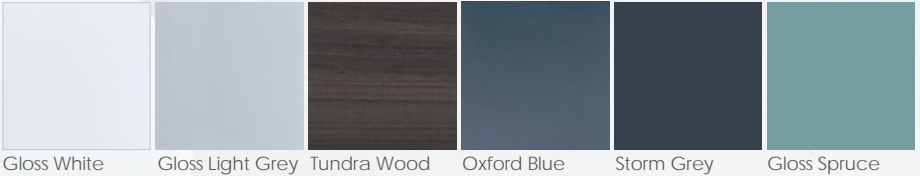

FURNITURE OPTIONS

SEE PAGES
88-93 FOR
BRASSWARE
OPTIONS