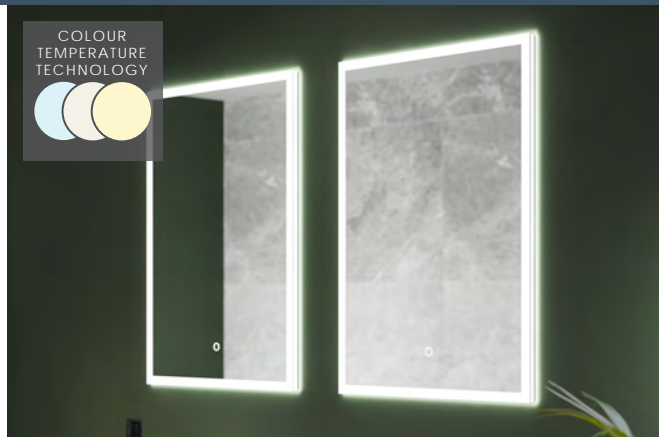

Chrome	£59.00
--------	--------

Titan IP44 Driver (Required)

IP44 LED 24V 30W Driver with IP44 Lead	£39.17
---	--------

ILLUMINATED LED MIRROR CABINETS

Eclipse LED Mirror Recessed Cabinet with Two Shelves
Matt Black finish, mains powered with touch sensor, demister pad, adjustable shelves and internal USB charging and shaver socket
Tritone colour changing technology and double sided illuminated doors