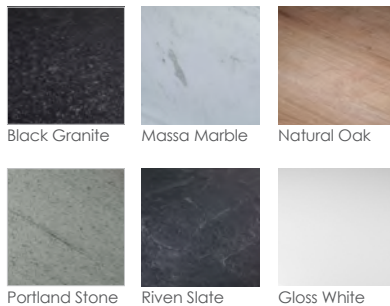

	Calm	Legacy
Standard depth	£719.50	£719.50
Reduced depth	£719.50	£719.50

LAMINATE WORKTOPS

Standard Depth		Reduced Depth	
1510 x 30 x 370mm	£146.00	1510 x 30 x 370mm	£121.50
2100 x 30 x 370mm	£179.00	2100 x 30 x 370mm	£155.00
3150 x 30 x 370mm	£358.00		