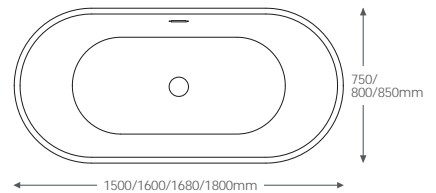

25 Year Guarantee BATHS

Sulis

1700 x 690(h) x 780mm	£1,603.72
1800 x 690(h) x 800mm	£1,860.52

Twin Skinned Lucite acrylic. No tap holes - suitable for floor standing or wall hung taps only. With integrated chrome overflow and waste.

Bath Waste Upgrade

Black	£55.21
White	£55.21

Bath comes with a chrome waste as standard. Black and white wastes are available as an optional extra.