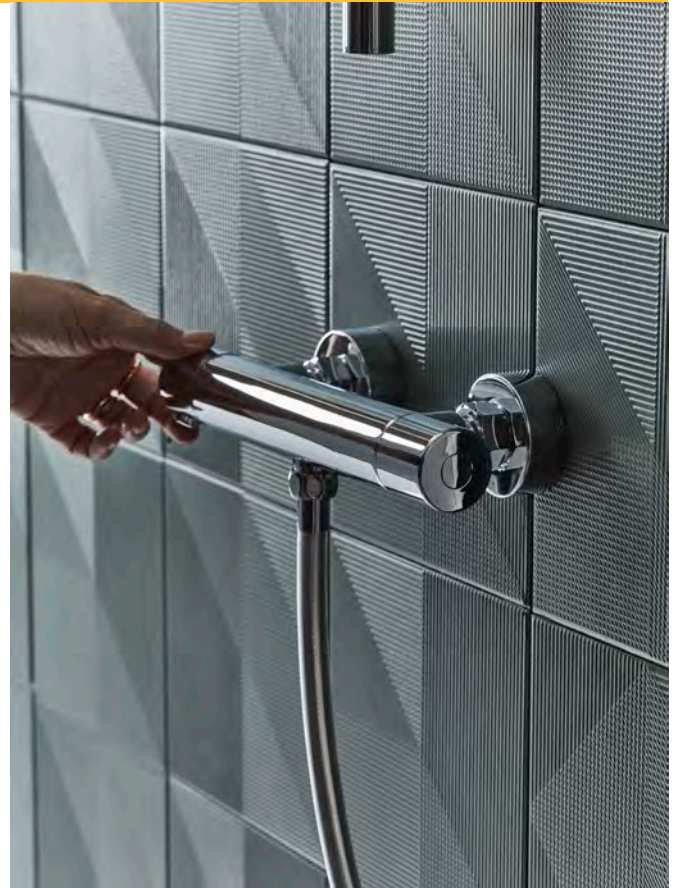

INDEX THERMOSTATIC SHOWERS

DESIGNER
SQUARE
LOOK

Index Cool Touch Thermostatic Dual Function Valve
Thermostatic Bar Valve with Shower Head, Handset & Adjustable Height Rigid Riser Rail
Min 1.0 bar

Chrome	£424.00
Black	£463.00
Brushed Brass	£570.00

Index Thermostatic Dual Function Concealed Valve
Thermostatic Concealed Shower Valve with Shower Head, Handset & Riser Rail
Min 0.5 bar

Chrome	£775.00
Black	£800.00
Brushed Brass	£900.00

Index 2 Function Concealed Shower Valve
Thermostatic Bar Valve with Shower Head, Handset & Adjustable Height Rigid Riser Rail
Min 0.5 bar

Chrome	£309.00
Black	£334.00
Brushed Brass	£411.00

QUANTUM THERMOSTATIC SHOWERS

BRASSWARE & SHOWER VALVES

10 Year Guarantee SHOWERS

USER FRIENDLY AND FUSS FREE INSTALLATION

Quantum Cool Touch Thermostatic Bar Valve & Shelf
Thermostatic Bar Valve with Multi-Function Handset & Riser Rail