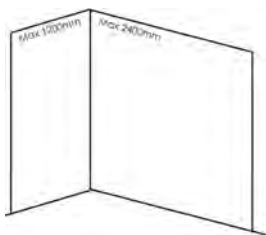

Pack C - Small Recess / Large Corner

Price Group 1	£1,211.11
Price Group 2	£1,483.38
Price Group 3	£1,607.54

Pack C - Small Recess / Large Corner
Perfect for large shower enclosures, walk-ins or baths up to 2400mm

Pack Includes:

- 2 x 1200mm Postformed Panels
- 1 x 1200mm tongue & groove panel

- 3 tubes neutral BB complete
- 1 x tube colour match BB Complete Adhesive