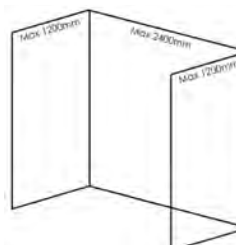

Pack E - Large Recess

Price Group 1	£1,602.55
Price Group 2	£1,965.58
Price Group 3	£2,131.13

Pack E - Large Recess
Perfect for large shower enclosures, walk-ins up to 2400mm

Pack Includes:

- 2 x 1200mm Postformed Panels
- 2 x 1200mm tongue & groove panel

- 4 tubes neutral BB complete
- 1 x tube colour match BB Complete Adhesive

* If using Herringbone Whitewash please use pack F. There are no 600mm panels in these finishes.

** If using Herringbone Whitewash please use pack C. There are no 600mm panels in these finishes.