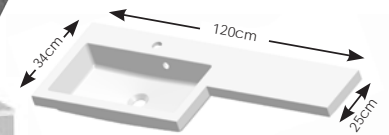

White

Right hand shown

Left hand shown

L Shaped Unit

1200(w) x 860(h) x 340/250(d)mm

Consists of Basin Unit, WC Unit and L Shaped Basin

Does not include WC or tap

White	£748.79
Light Grey	£748.79