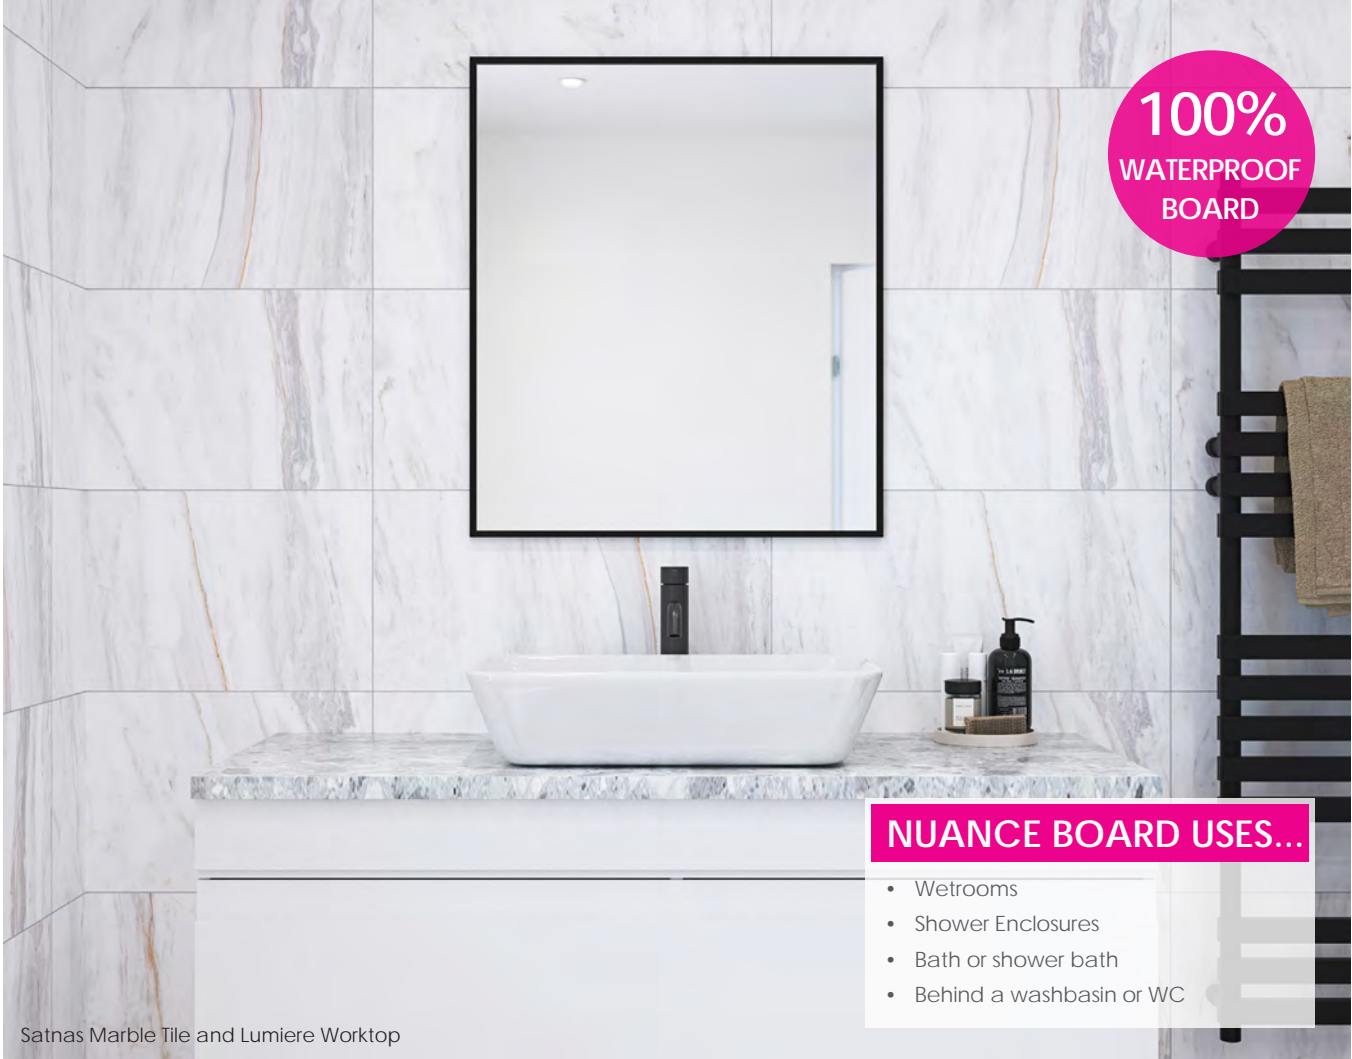

DECORATIVE WATERPROOF WALL BOARD

100%
WATERPROOF
BOARD

NUANCE BOARD USES...

- Wetrooms
- Shower Enclosures
- Bath or shower bath
- Behind a washbasin or WC

Satnas Marble Tile and Lumiere Worktop

Chalky Pine