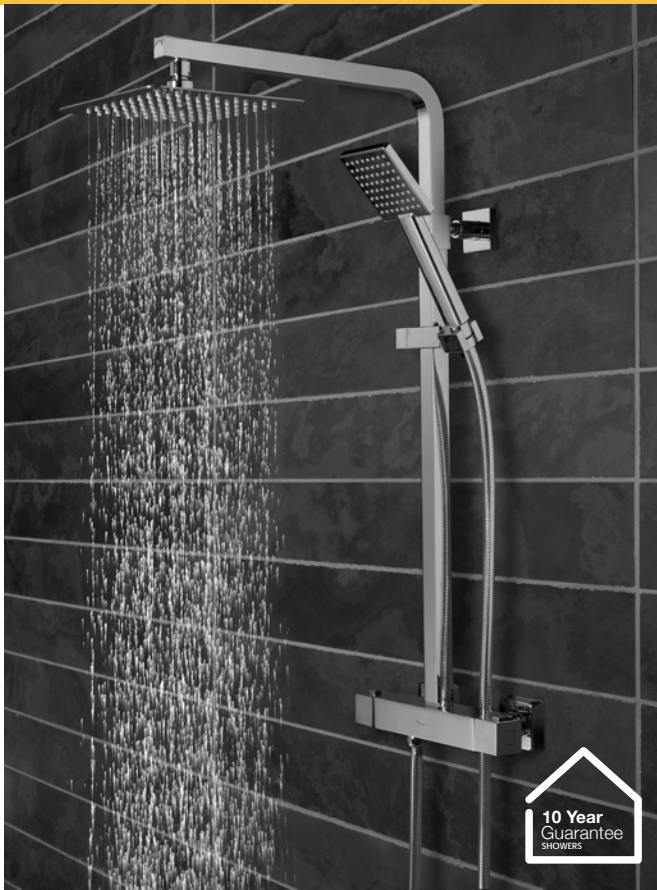

INDEX THERMOSTATIC SHOWERS

DESIGNER
SQUARE
LOOK

Index Cool Touch Thermostatic Dual Function Valve
Thermostatic Bar Valve with Shower Head, Handset & Adjustable Height Rigid Riser Rail
Min 1.0 bar

Chrome	£424.00
Black	£463.00
Brushed Brass	£570.00