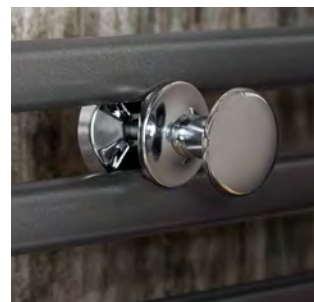

ACCESSORIES

Hangy Towel Hook
Magnetic Fixing Max weight capacity 3kg
Chrome **£36.19**

Hangy Towel Rail
Magnetic Fixing Max weight capacity 5kg
Overall length 440mm
Chrome **£119.81**

Hangy Towel Hook
Clamp Fixing
Chrome **£13.73**