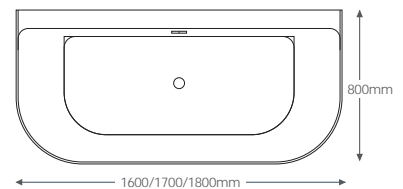

Bath Waste Upgrade

Black	£55.21
White	£55.21

Bath comes with a chrome waste as standard. Black and white wastes are available as an optional extra.