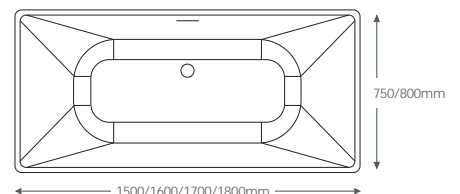

Bath Waste Upgrade

Black	£55.21
White	£55.21

Bath comes with a chrome waste as standard. Black and white wastes are available as an optional extra.