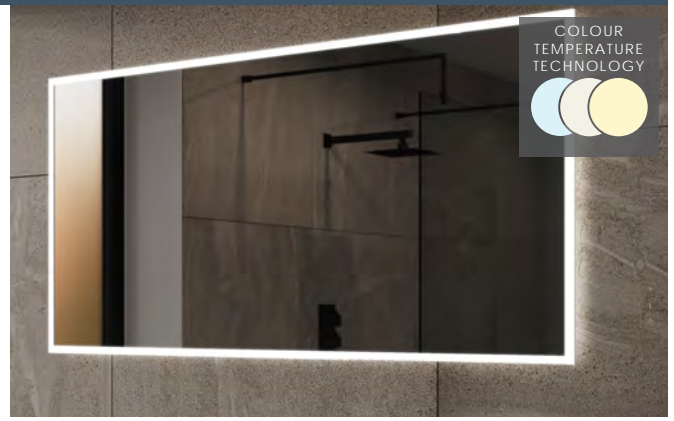

ILLUMINATED LED MIRRORS

Avalon Illuminated Mirror

Mains powered with infrared sensor, demister pad, shaver socket and bluetooth connectivity. Cool White LED

	Watts	IP44	Price
500(w) x 700(h) x 30(d)mm	21.2	✓	£503.00

Glimmer Pro Dimmable LED Border Mirror

Mains powered with infrared sensor, demister pad, shaver socket and colour temperature technology - Cool/Natural/Warm LED

	Watts	IP44	Price
500(w) x 700(h) x 50(d)mm	22	✓	£380.00
600(w) x 800(h) x 50(d)mm	25	✓	£468.00
1200(w) x 600(h) x 50(d)mm	30	✓	£587.00