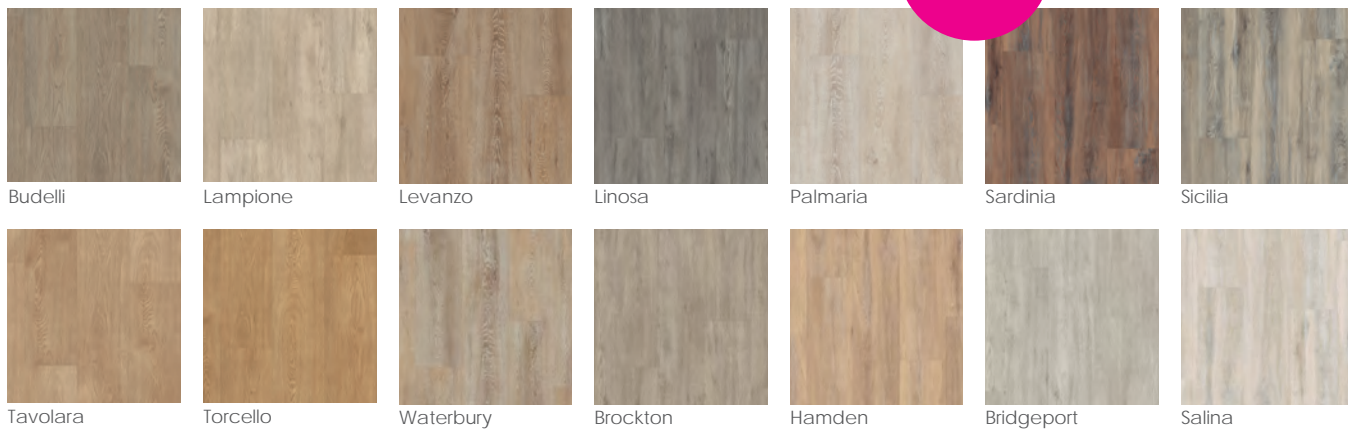

LOOSE LAY

Realistic wood and stone look designs, available in a loose lay format, gripped to the floor by friction backing. An installers dream, easy to lay, easy to replace.

- 14 wood look finishes
- Friction gripped backing makes installing easy
- 4 stone look finishes
- Can be laid in rooms with 95% relative humidity
- Reduced noise
- No adhesive required
- 100% Waterproof

Vulcano

WOOD FLOORING FINISHES

Pack coverage 3.15m² (1050 x 250mm planks)
(covers 3.15m²) = £67.06 per m² /12 planks per pack

£211.25
PER PACK

STONE FLOORING FINISHES

Pack Coverage 3.05m² (500 x 610mm tiles)
(covers 3.05m²) = £67.05 per m² /10 tiles per pack

£204.52
PER PACK

Tackifier
£68.58
2.5 litre bottle covers 50m²