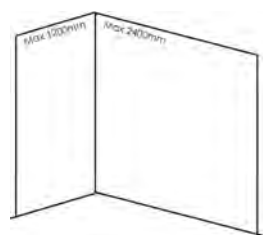

Acrylic Pack B - Large Corner
£2,278.80

Acrylic Pack B
Perfect for shower enclosures, walk-ins or baths up to 2400mm.

Pack Includes: 3 x acrylic panels. 3 tubes neutral BB Complete. 1 tube colour match BB Complete adhesive.