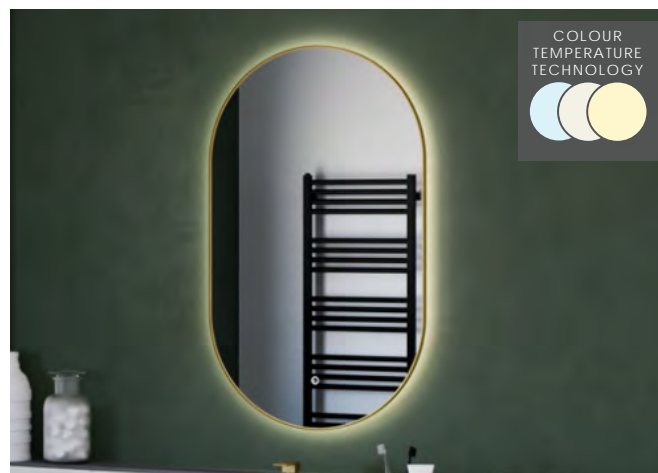

COLOUR TEMPERATURE TECHNOLOGY

Nebula Backlit LED Mirror
Mains powered with infrared sensor, demister pad and colour temperature technology - Cool/Natural/Warm LED

	Watts	IP44	Price
500 x 800mm			
Black	38	✓	£375.46
Brass	38	✓	£375.46
Bronze	38	✓	£375.46
600 x 1000mm			
Black	60	✓	£538.02
Brass	60	✓	£538.02