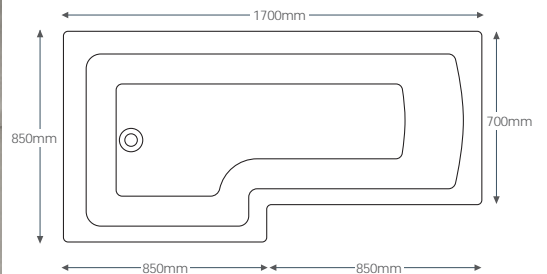

Sommer L Shaped Shower Bath

1700 x 850/700mm - Left Hand	£342.29
1700 x 850/700mm - Right Hand	£342.29
L Shaped Bath Screen 850 x 170 x 1470mm (820-840mm) with Chrome Towel Rail	£272.70
1700 x 510(h)mm Front Panel	£153.07
700 x 510(h)mm End Panel	£98.87

FEATURES AND BENEFITS

- B-Clean - easy clean glass
- Lifetime guarantee on bath screens
- 10 Year guarantee on baths