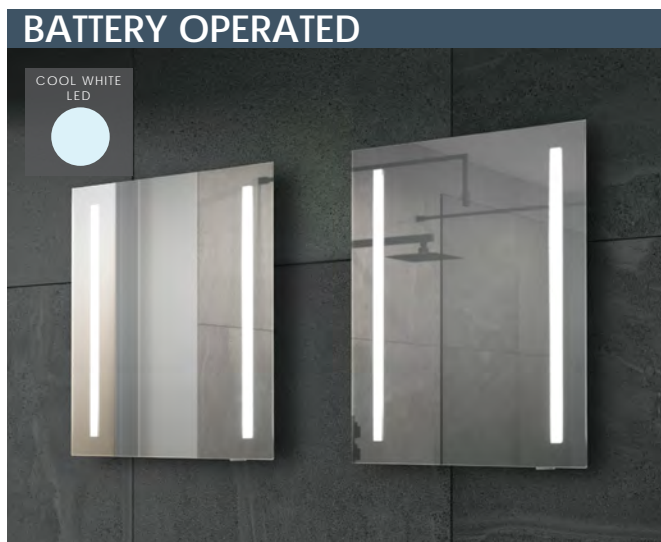

COOL WHITE LED

NO WIRING REQUIRED

Isla Plus Diffused Strip LED Mirror
Battery powered with switch

	Watts	IP44	Price
500(w) x 390(h) x 40(d)mm	4.4	✓	£139.00
500(w) x 650(h) x 40(d)mm	4.6	✓	£180.00