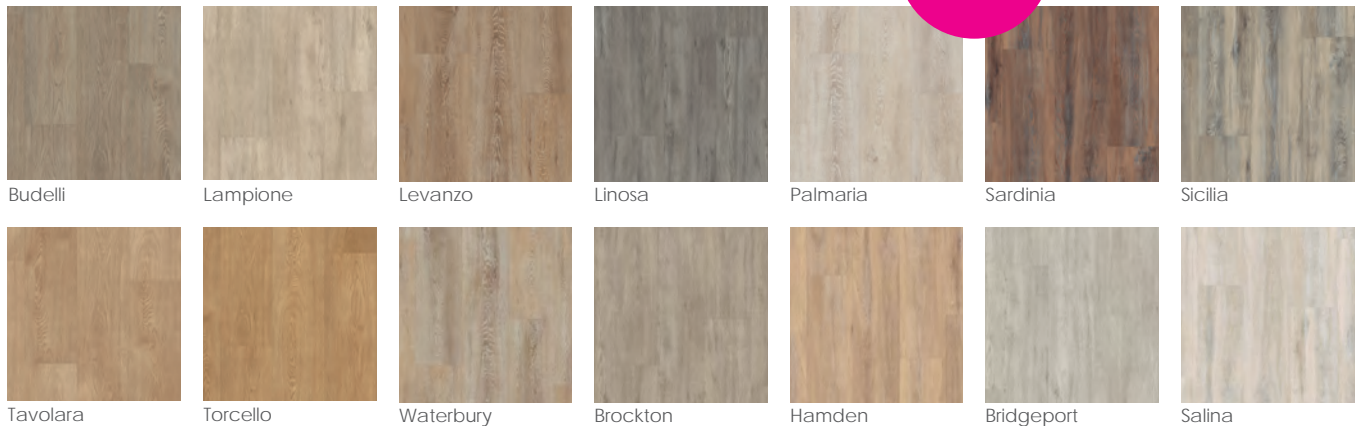

Budelli

Lampione

Levanzo

Linosa

Palmaria

Sardinia

Sicilia

Tavolara

Torcello

Waterbury

Brockton

Hamden

Bridgeport

Salina