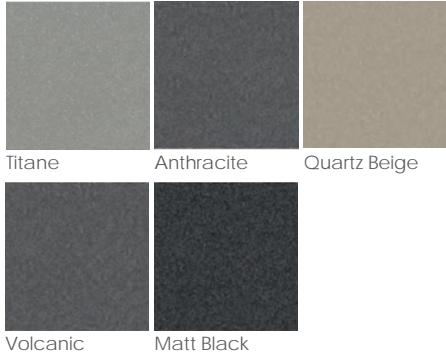

SUBWAY AVAILABLE IN:

*These sizes only available in Volcanic and Matt Black

STELLAR SPA MATT BLACK

Height x Width	Watts ΔT50	BTU	Pipe Centres	Price
572 x 1000mm	394	928	970mm	£696.00
788 x 500mm	294	798	470mm	£493.20
780 x 600mm	363	829	570mm	£548.40
1220 x 450mm	448	1054	420mm	£634.80
1220 x 500mm	448	1204	470mm	£669.60
1220 x 600mm	554	1293	570mm	£739.20
1724 x 500mm	640	1628	470mm	£1,184.40