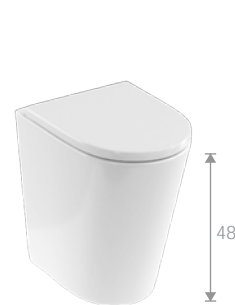

Rimless

**Rimless Close Coupled WC
(Closed Back)**

375(w) x 830(h) x 690(d)mm

WC Pan, Cistern & Soft
Close Seat **£624.00**

Soft close

Rimless

480mm

**Comfort Height Rimless
Back to Wall WC**