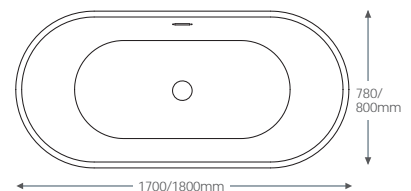

FREESTANDING BATHS

LUXURY FOR LESS

25 Year Guarantee BATHS

Como

1500 x 585(h) x 750mm	£1,411.12
1600 x 585(h) x 750mm	£1,346.92
1680 x 585(h) x 800mm	£1,346.92
1800 x 585(h) x 800mm	£1,539.52

Twin Skinned Lucite acrylic. No tap holes - suitable for floor standing or wall hung taps only. With integrated chrome overflow and waste.

Bath Waste Upgrade

Black	£55.21
White	£55.21

Bath comes with a chrome waste as standard. Black and white wastes are available as an optional extra.

25 Year Guarantee BATHS

Sulis

1700 x 690(h) x 780mm	£1,603.72
1800 x 690(h) x 800mm	£1,860.52

Twin Skinned Lucite acrylic. No tap holes - suitable for floor standing or wall hung taps only. With integrated chrome overflow and waste.

Bath Waste Upgrade

Black	£55.21
White	£55.21

Bath comes with a chrome waste as standard. Black and white wastes are available as an optional extra.