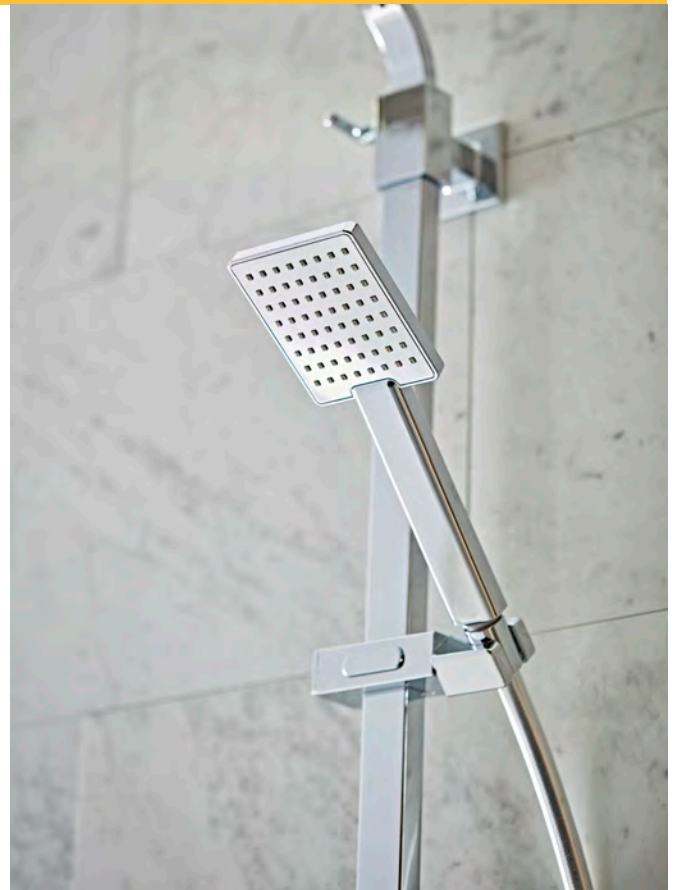

Yes Two Outlet Dual Control Bar Valve
Fixed Shower Head, Slide Rail, Smooth Hose, Handset & Wall Outlet with Easyfix Brackets
Matt Black £421.05

Yes Two Outlet Dual Control Bar Valve
Fixed Shower Head, Slide Rail, Smooth Hose, Handset & Wall Outlet with Easyfix Brackets
Matt Black £452.86

Yes Dual Control Bar Valve
Dual Control Bar Valve & Slide Rail with Easyfix Brackets
Matt Black £200.50

Yes Two Outlet Dual Control Bar Valve
Fixed Shower Head, Slide Rail, Smooth Hose, Handset & Wall Outlet with Easyfix Brackets
Brushed Brass £438.00

Yes Two Outlet Dual Control Bar Valve
Fixed Shower Head, Slide Rail, Smooth Hose, Handset & Wall Outlet with Easyfix Brackets
Brushed Brass £468.00

Yes Dual Control Bar Valve
Dual Control Bar Valve & Slide Rail with Easyfix Brackets
Brushed Brass £300.00

INDEX THERMOSTATIC SHOWERS

DESIGNER
SQUARE
LOOK

Index Cool Touch Thermostatic Dual Function Valve
Thermostatic Bar Valve with Shower Head, Handset & Adjustable Height Rigid Riser Rail
Min 1.0 bar

Chrome	£424.00
Black	£463.00
Brushed Brass	£570.00