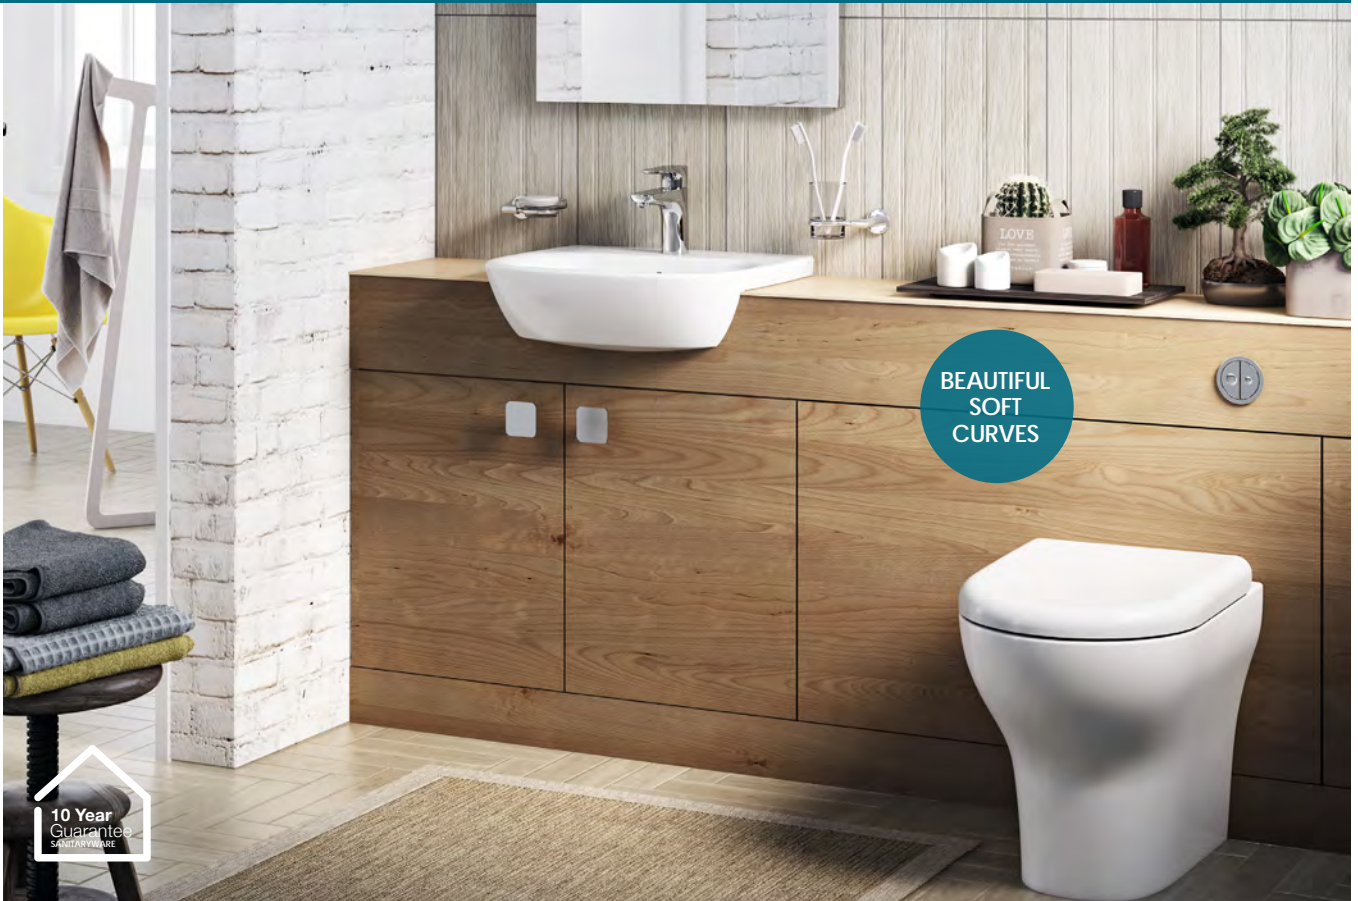

Wall Hung Pan & Seat **£366.00**
Soft Close Seat Upgrade **£30.00**

You will require a frame to support this WC. See page 162.

Bidet

White **£233.00**

ZENTRUM SUITE

10 Year
Guarantee
SANITARYWARE

BEAUTIFUL
SOFT
CURVES