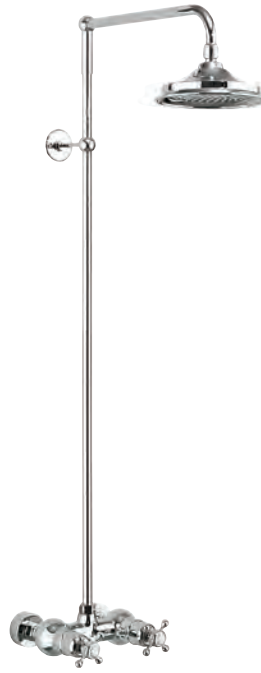

Lansdown Shower Valve

Chrome £360.00
Brushed Brass £489.00

BURLINGTON THERMOSTATIC SHOWERS

**MORE
POWER, LESS
WATER**

Avon Exposed
(Fixed Head
with Handset)

FEATURES AND BENEFITS

- More power, less water
- Airburst mixes air with water within the shower head which creates the same showering experiences using 33% less water and less heat!
- Thermostatic safety
- Easy clean rubber nozzles
- All Burlington showers come with a 10 Year Guarantee

Eden Thermostatic Exposed Shower Valve with Rigid Riser and Fixed Head
6" Fixed Head
Dual control: 1 control for temperature and 1 control for water flow

Chrome/White £749.00

Eden Thermostatic Exposed Shower Valve with Rigid Riser, Hose and Handset
Exposed Thermostatic Shower Valve with Rigid Riser, 6" Fixed Head, Hose & Handset

Chrome/White £985.00

Avon Thermostatic Exposed Shower Valve with Fixed Head
6" Fixed Head & Slide Rail with Handset
Dual control: 1 control for temperature and 1 control for water flow

Chrome/White £794.00