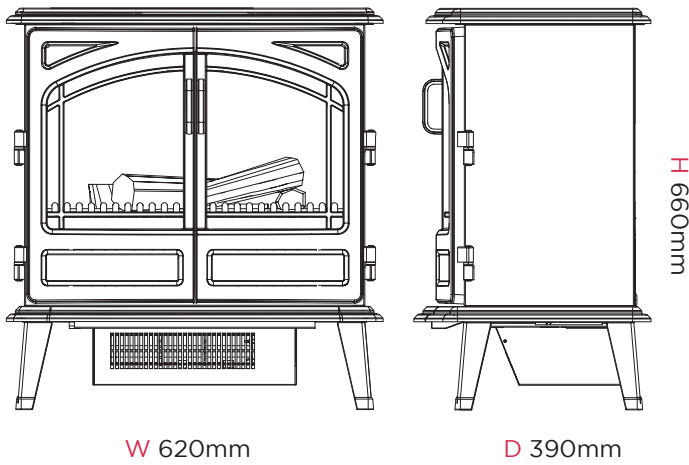

Fortrose

Remote Control

Fuel Bed

Logs

Fortrose

W 620mm

D 390mm

H 660mm

Dimensions & Weight

Height (mm)	Width (mm)	Depth (mm)	Weight (kg)
660	620	390	20.8

Product Features

Product Category	Electric Fires
Product Type	Stove
Brand	Dimplex
Model/Range Name	Fortrose
Flame Effect	Optimyst
Model Reference	FOR20
Material Code	X-064585
Barcode	5011139064585
Commodity Code	8516299100
Country of Origin	PRC/ROI
Approvals	UKCA, BEAB
Guarantee Period	2 years

Product Features

Lot 20 Compliant	Y
Freestanding	Y
Wall Mountable	N
Inset	N
Opening Doors	Y
Suite	N
Lamp Type	4 x 45W Halogen Bulb (Amber coated MR16)
Kettle (IEC) Lead	Y
Safety Cut Out	Y
Power Cord Length	1.8m
Core Materials	Steel/Plastic/Glass
Finish / Colour	Black