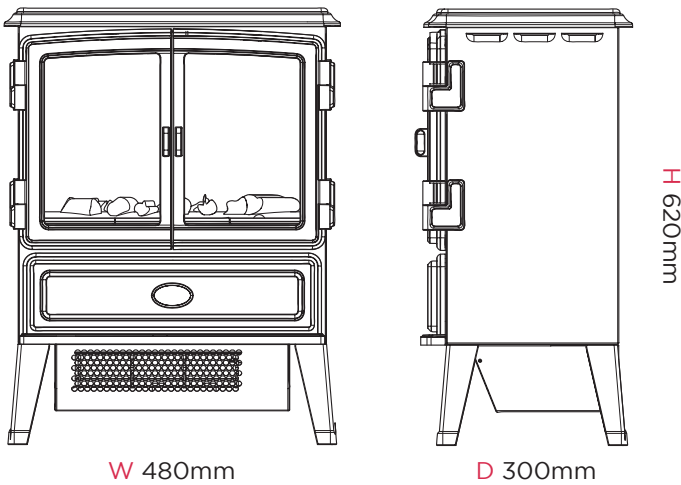

Auberry

Remote Control

Fuel Bed

Logs

Auberry

Dimensions & Weight			
Height (mm)	Width (mm)	Depth (mm)	Weight (kg)
620	480	300	17

Product Features	
Heat Output	2kW
Heat Settings	2 - 1kW / 2kW
Variable Thermostat	Y
Fan Heat / Radiant Heat	Yes / No
Location of Controls	Behind doors
On/Off Switch	Y
Remote Control	Y
Batteries Included	Y (AAA)
Optimyst Effect	Y
Flame Type	Optimyst
Water Tank Size	1.1 Litre
Fuel Bed Supplied	Logs

Product Features	
Lot 20 Compliant	Y
Freestanding	Y
Wall Mountable	N
Inset	N
Opening Doors	Y
Suite	N
Lamp Type	4 x 50W Amber Xenon
Kettle (IEC) Lead	Y
Safety Cut Out	Y
Power Cord Length	1.8m
Core Materials	Steel/Plastic/Glass
Finish / Colour	Cream