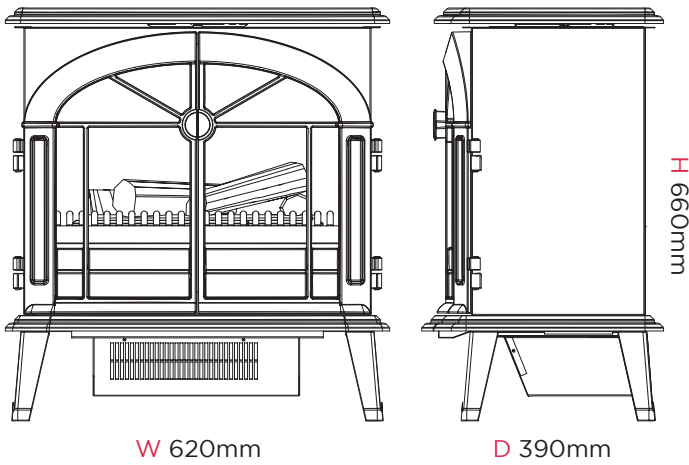

Burgate

Remote Control

Fuel Bed

Logs

Burgate

Dimensions & Weight

Height (mm)	Width (mm)	Depth (mm)	Weight (kg)
660	620	390	27.5

Product Features

Product Features

Lot 20 Compliant	Y
Freestanding	Y
Wall Mountable	N
Inset	N
Opening Doors	Y
Suite	N
Lamp Type	4 x 45W Halogen Bulb (Amber coated MR16)
Kettle (IEC) Lead	Y
Safety Cut Out	Y
Power Cord Length	1.8m
Core Materials	Steel/Plastic/Glass
Finish / Colour	Black