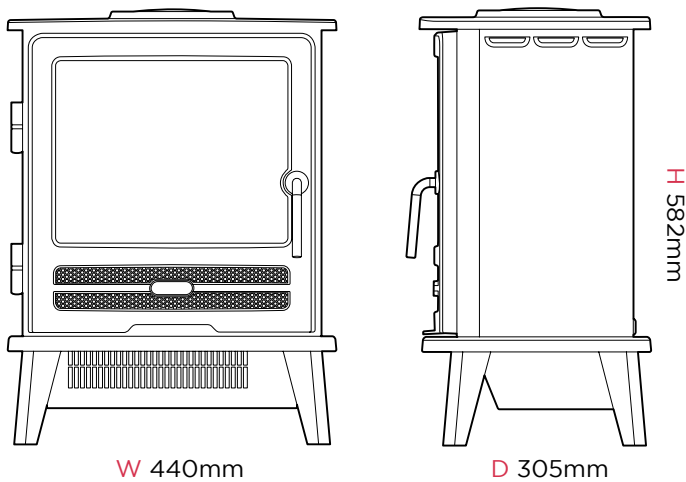

Willowbrook

Remote Control

Fuel Bed

Logs

Willowbrook

W 440mm

D 305mm

H 582mm

Dimensions & Weight

Height (mm)	Width (mm)	Depth (mm)	Weight (kg)
582	440	305	11.5

Product Features

Product Category	Electric Fires
Product Type	Stove
Brand	Dimplex
Model/Range Name	Willowbrook
Flame Effect	Optimyst
Model Reference	WLL20
Material Code	X-060792
Barcode	5011139060792
Commodity Code	8516299100
Country of Origin	ROI
Approvals	UKCA, BEAB
Guarantee Period	1 year

Product Features

Lot 20 Compliant	Y
Freestanding	Y
Wall Mountable	N
Inset	N
Opening Door	Y
Suite	N
Lamp Type	LED
Kettle (IEC) Lead	N
Safety Cut Out	Y
Power Cord Length	1.8m
Core Materials	Steel/plastic
Finish / Colour	Black