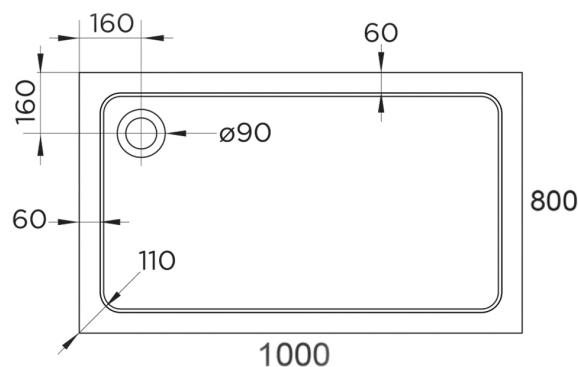

# Technical Datasheet

Product Code: 238H1080-C

Product Description: Hydro45 Stone Tray 1000X800 White

## Specification

Material:	Acrylic Capped Bonded Resin
Style:	Modern
Shape:	Rectangular
Colour:	White
Product Guarantee:	10 Years
Barcode:	5031978059658
Product Length (mm):	1000
Product Width (mm):	800
Product Height (mm):	45

## Key Features

- Designed to last & provide leak free shower relaxation
- Manufactured from 45mm acrylic capped stone resin
- 90mm fast flow waste also available for easy installation
- Can be installed to the floor or with a riser kit
- Leg & panel set available to purchase separately
- 28 sizes available to meet your bathroom requirements

## Technical Drawing

Dimensions: All measurements are in millimetres and are subject to normal manufacturing variations.

Due to a continuing development programme to improve design and performance, we reserve all rights to vary specifications without prior notice. Please note, all accessories are for photographic purposes only.