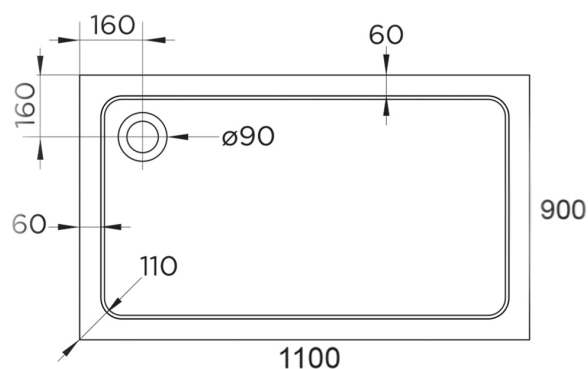

Technical Datasheet

Product Code: 238H1190-C

Product Description: Hydro45 Stone Tray 1100X900 White

Specification

Material:	Acrylic Capped Bonded Resin
Style:	Modern
Shape:	Rectangular
Colour:	White
Product Guarantee:	10 Years
Barcode:	5031978059702
Product Length (mm):	1100
Product Width (mm):	900
Product Height (mm):	45

Key Features

- Designed to last & provide leak free shower relaxation
- Manufactured from 45mm acrylic capped stone resin
- 90mm fast flow waste also available for easy installation
- Can be installed to the floor or with a riser kit
- Leg & panel set available to purchase separately
- 28 sizes available to meet your bathroom requirements

Technical Drawing

Dimensions: All measurements are in millimetres and are subject to normal manufacturing variations.

Due to a continuing development programme to improve design and performance, we reserve all rights to vary specifications without prior notice. Please note, all accessories are for photographic purposes only.