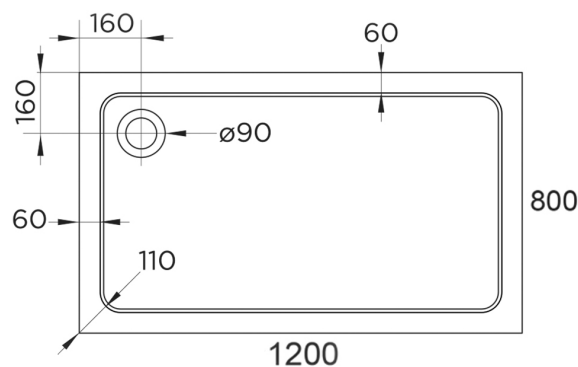

## Specification

Material:	Acrylic Capped Bonded Resin
Style:	Modern
Shape:	Rectangular
Colour:	White
Product Guarantee:	10 Years
Barcode:	5031978059733
Product Length (mm):	1200
Product Width (mm):	800
Product Height (mm):	45

## Key Features

- Designed to last & provide leak free shower relaxation
- Manufactured from 45mm acrylic capped stone resin
- 90mm fast flow waste also available for easy installation
- Can be installed to the floor or with a riser kit
- Leg & panel set available to purchase separately
- 28 sizes available to meet your bathroom requirements

## Technical Drawing

Dimensions: All measurements are in millimetres and are subject to normal manufacturing variations.

Due to a continuing development programme to improve design and performance, we reserve all rights to vary specifications without prior notice. Please note, all accessories are for photographic purposes only.