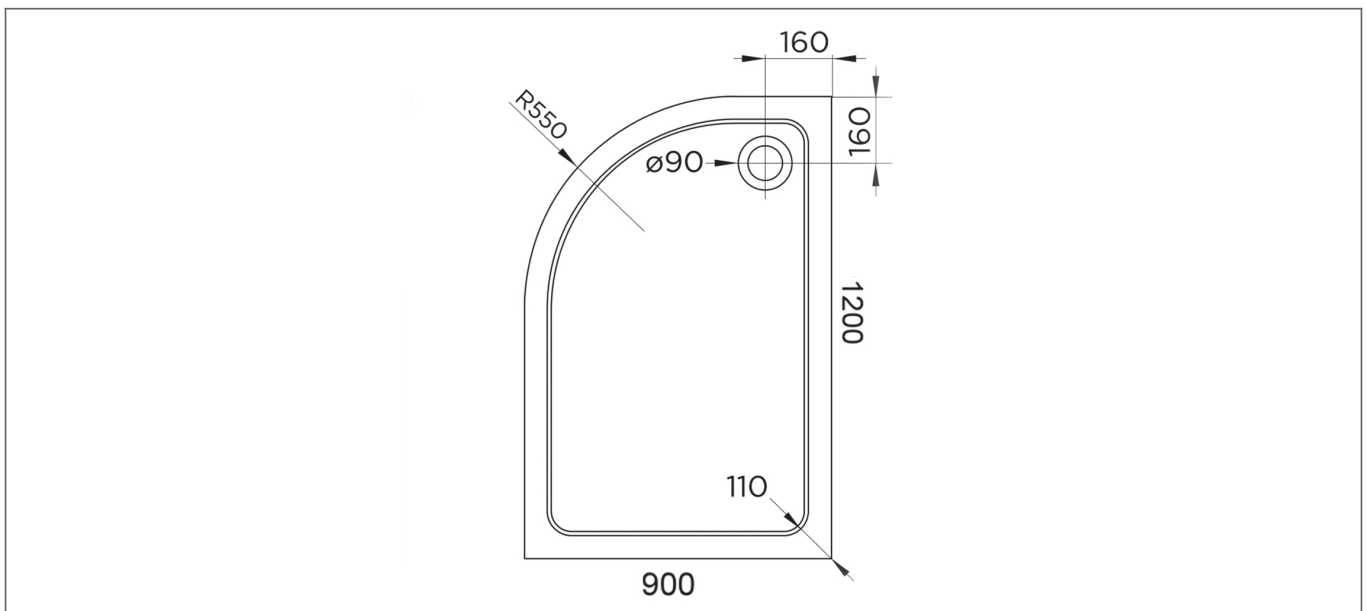

Technical Datasheet

Product Code: 238H1290QLH-C

Product Description: Hydro45 Stone Tray 1200X900LH OS Quad White

Specification

Material:	Acrylic Capped Bonded Resin
Style:	Modern
Shape:	Offset Quadrant
Colour:	White
Product Guarantee:	10 Years
Barcode:	5031978060005
Product Length (mm):	1200
Product Width (mm):	900
Product Height (mm):	45

Key Features

- Designed to last & provide leak free shower relaxation
- Manufactured from 45mm acrylic capped stone resin
- 90mm fast flow waste also available for easy installation
- Can be installed to the floor or with a riser kit
- Leg & panel set available to purchase separately
- 28 sizes available to meet your bathroom requirements

Technical Drawing

Dimensions: All measurements are in millimetres and are subject to normal manufacturing variations.

Due to a continuing development programme to improve design and performance, we reserve all rights to vary specifications without prior notice. Please note, all accessories are for photographic purposes only.