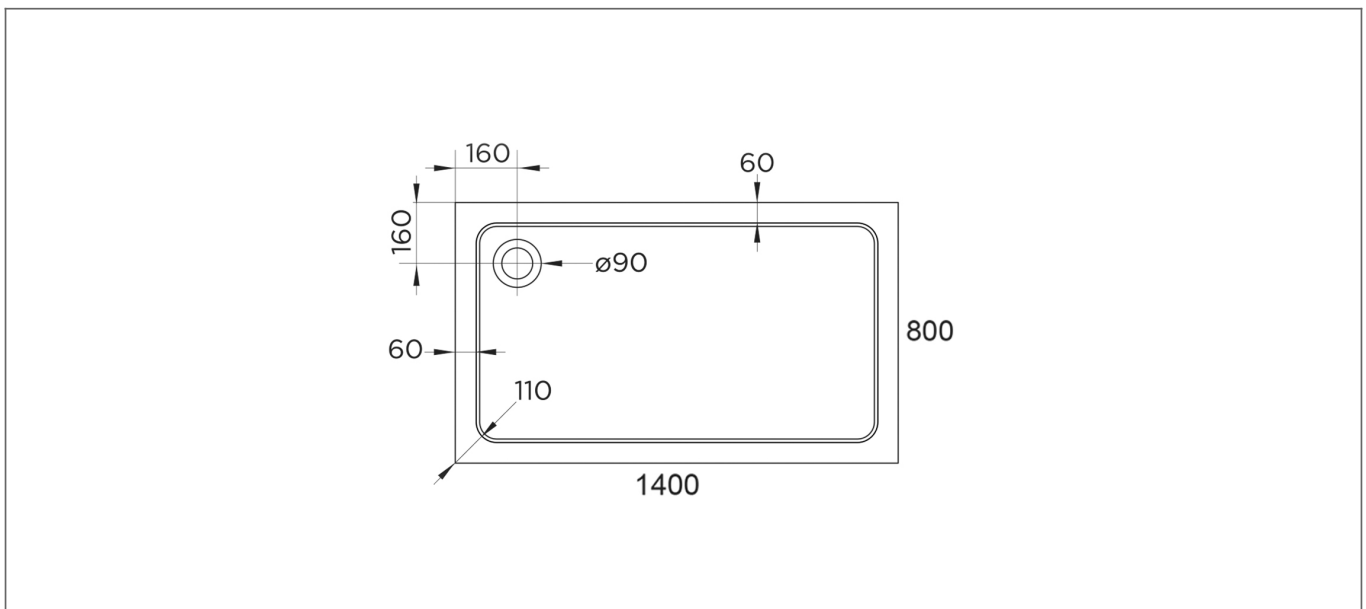

Technical Datasheet

Product Code: 238H1480-C

Product Description: Hydro45 Stone Tray 1400X800 White

Specification

Material:	Acrylic Capped Bonded Resin
Style:	Modern
Shape:	Rectangular
Colour:	White
Product Guarantee:	10 Years
Barcode:	5031978059771
Product Length (mm):	1400
Product Width (mm):	800
Product Height (mm):	45

Key Features

- Designed to last & provide leak free shower relaxation
- Manufactured from 45mm acrylic capped stone resin
- 90mm fast flow waste also available for easy installation
- Can be installed to the floor or with a riser kit
- Leg & panel set available to purchase separately
- 28 sizes available to meet your bathroom requirements

Technical Drawing

Dimensions: All measurements are in millimetres and are subject to normal manufacturing variations.

Due to a continuing development programme to improve design and performance, we reserve all rights to vary specifications without prior notice. Please note, all accessories are for photographic purposes only.