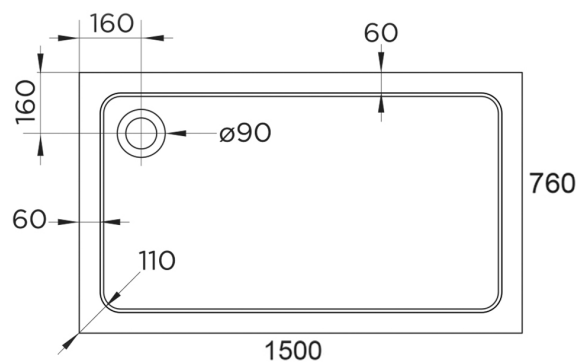

## Specification

Material:	Acrylic Capped Bonded Resin
Style:	Modern
Shape:	Rectangular
Colour:	White
Product Guarantee:	10 Years
Barcode:	5031978059801
Product Length (mm):	1500
Product Width (mm):	760
Product Height (mm):	45

## Key Features

- Designed to last & provide leak free shower relaxation
- Manufactured from 45mm acrylic capped stone resin
- 90mm fast flow waste also available for easy installation
- Can be installed to the floor or with a riser kit
- Leg & panel set available to purchase separately
- 28 sizes available to meet your bathroom requirements

## Technical Drawing

Dimensions: All measurements are in millimetres and are subject to normal manufacturing variations.

Due to a continuing development programme to improve design and performance, we reserve all rights to vary specifications without prior notice. Please note, all accessories are for photographic purposes only.