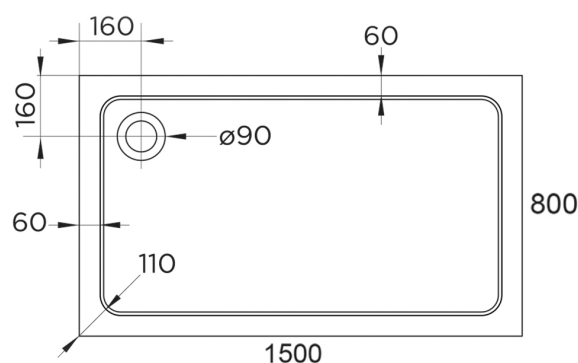

## Specification

Material:	Acrylic Capped Bonded Resin
Style:	Modern
Shape:	Rectangular
Colour:	White
Product Guarantee:	10 Years
Barcode:	5031978059818
Product Length (mm):	1500
Product Width (mm):	800
Product Height (mm):	45

## Key Features

- Designed to last & provide leak free shower relaxation
- Manufactured from 45mm acrylic capped stone resin
- 90mm fast flow waste also available for easy installation
- Can be installed to the floor or with a riser kit
- Leg & panel set available to purchase separately
- 28 sizes available to meet your bathroom requirements

## Technical Drawing

Dimensions: All measurements are in millimetres and are subject to normal manufacturing variations.

Due to a continuing development programme to improve design and performance, we reserve all rights to vary specifications without prior notice. Please note, all accessories are for photographic purposes only.