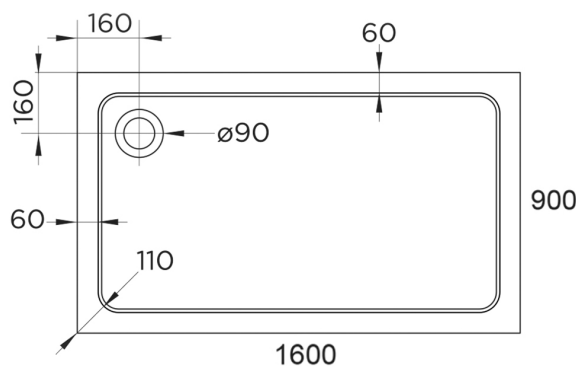

Technical Datasheet

Product Code: 238H1690-C

Product Description: Hydro45 Stone Tray 1600X900 White

Specification

Material:	Acrylic Capped Bonded Resin
Style:	Modern
Shape:	Rectangular
Colour:	White
Product Guarantee:	10 Years
Barcode:	5031978059863
Product Length (mm):	1600
Product Width (mm):	900
Product Height (mm):	45

Key Features

- Designed to last & provide leak free shower relaxation
- Manufactured from 45mm acrylic capped stone resin
- 90mm fast flow waste also available for easy installation
- Can be installed to the floor or with a riser kit
- Leg & panel set available to purchase separately
- 28 sizes available to meet your bathroom requirements

Technical Drawing

Dimensions: All measurements are in millimetres and are subject to normal manufacturing variations.

Due to a continuing development programme to improve design and performance, we reserve all rights to vary specifications without prior notice. Please note, all accessories are for photographic purposes only.