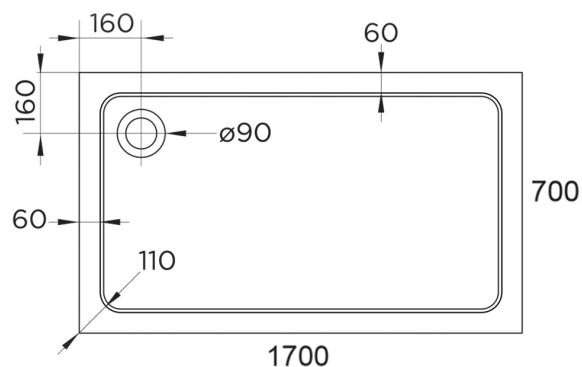

Technical Datasheet

Product Code: 238H1770-C

Product Description: **Hydro45 Stone Tray 1700X700 White**

Specification

Material:	Acrylic Capped Bonded Resin
Style:	Modern
Shape:	Rectangular
Colour:	White
Product Guarantee:	10 Years
Barcode:	5031978059870
Product Length (mm):	1700
Product Width (mm):	700
Product Height (mm):	45

Key Features

- Designed to last & provide leak free shower relaxation
- Manufactured from 45mm acrylic capped stone resin
- 90mm fast flow waste also available for easy installation
- Can be installed to the floor or with a riser kit
- Leg & panel set available to purchase separately
- 28 sizes available to meet your bathroom requirements

Technical Drawing

Dimensions: All measurements are in millimetres and are subject to normal manufacturing variations.

Due to a continuing development programme to improve design and performance, we reserve all rights to vary specifications without prior notice. Please note, all accessories are for photographic purposes only.