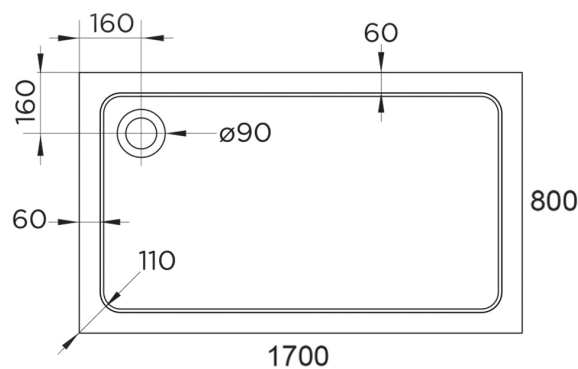

## Specification

Material:	Acrylic Capped Bonded Resin
Style:	Modern
Shape:	Rectangular
Colour:	White
Product Guarantee:	10 Years
Barcode:	5031978059894
Product Length (mm):	1700
Product Width (mm):	800
Product Height (mm):	45

## Key Features

- Designed to last & provide leak free shower relaxation
- Manufactured from 45mm acrylic capped stone resin
- 90mm fast flow waste also available for easy installation
- Can be installed to the floor or with a riser kit
- Leg & panel set available to purchase separately
- 28 sizes available to meet your bathroom requirements

## Technical Drawing

Dimensions: All measurements are in millimetres and are subject to normal manufacturing variations.

Due to a continuing development programme to improve design and performance, we reserve all rights to vary specifications without prior notice. Please note, all accessories are for photographic purposes only.