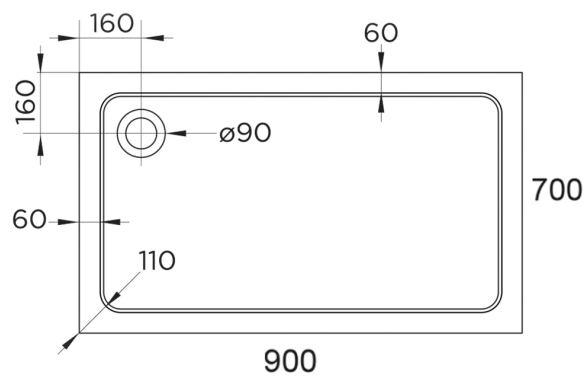

Technical Datasheet

Product Code: 238H9070-C

Product Description: Hydro45 Stone Tray 900X700 White

Specification

| | |
|----------------------|-----------------------------|
| Material: | Acrylic Capped Bonded Resin |
| Style: | Modern |
| Shape: | Rectangular |
| Colour: | White |
| Product Guarantee: | 10 Years |
| Made In the UK: | Yes |
| Barcode: | 5031978059603 |
| Product Length (mm): | 900 |
| Product Width (mm): | 700 |
| Product Height (mm): | 45 |

Key Features

- Designed to last & provide leak free shower relaxation
- Manufactured from 45mm acrylic capped stone resin
- 90mm fast flow waste also available for easy installation
- Can be installed to the floor or with a riser kit
- Leg & panel set available to purchase separately
- 28 sizes available to meet your bathroom requirements

Technical Drawing

Dimensions: All measurements are in millimetres and are subject to normal manufacturing variations.

Due to a continuing development programme to improve design and performance, we reserve all rights to vary specifications without prior notice. Please note, all accessories are for photographic purposes only.