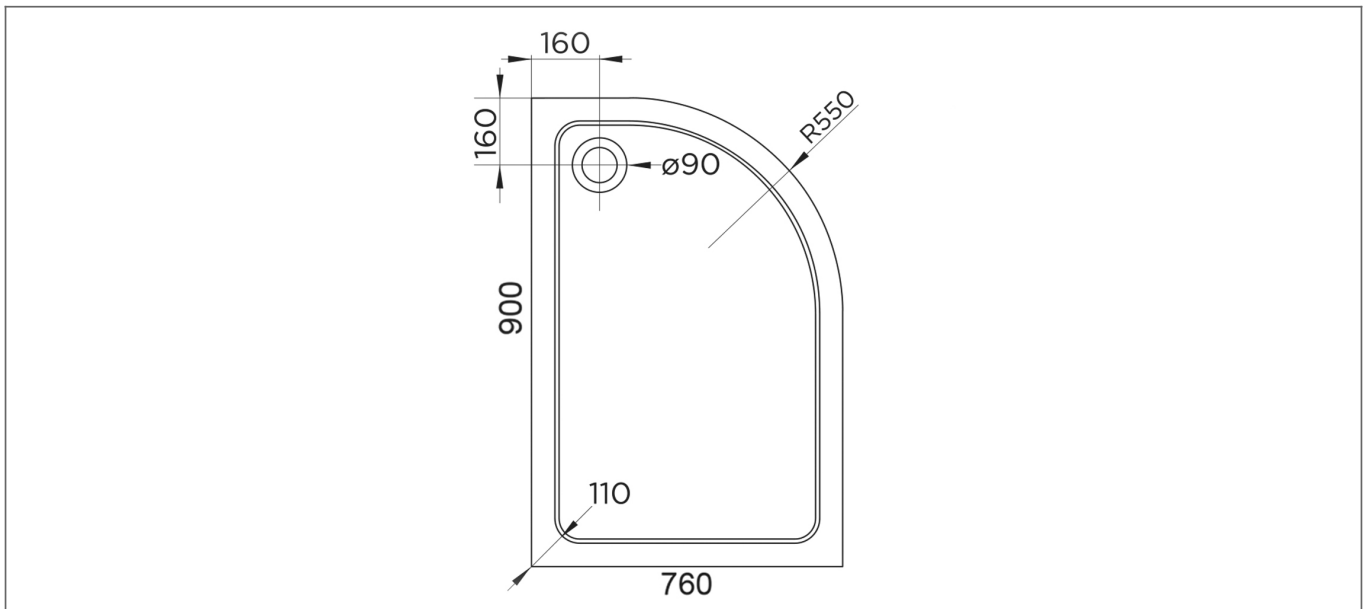

# Technical Datasheet

Product Code: 238H9076OQRH-C

Product Description: Hydro45 Stone Tray 900X760RH OS Quad White

## Specification

|                      |                             |
|----------------------|-----------------------------|
| Material:            | Acrylic Capped Bonded Resin |
| Style:               | Modern                      |
| Shape:               | Offset Quadrant             |
| Colour:              | White                       |
| Product Guarantee:   | 10 Years                    |
| Barcode:             | 5031978059955               |
| Product Length (mm): | 900                         |
| Product Width (mm):  | 760                         |
| Product Height (mm): | 45                          |

## Key Features

- Designed to last & provide leak free shower relaxation
- Manufactured from 45mm acrylic capped stone resin
- 90mm fast flow waste also available for easy installation
- Can be installed to the floor or with a riser kit
- Leg & panel set available to purchase separately
- 28 sizes available to meet your bathroom requirements

## Technical Drawing

Dimensions: All measurements are in millimetres and are subject to normal manufacturing variations.

Due to a continuing development programme to improve design and performance, we reserve all rights to vary specifications without prior notice. Please note, all accessories are for photographic purposes only.