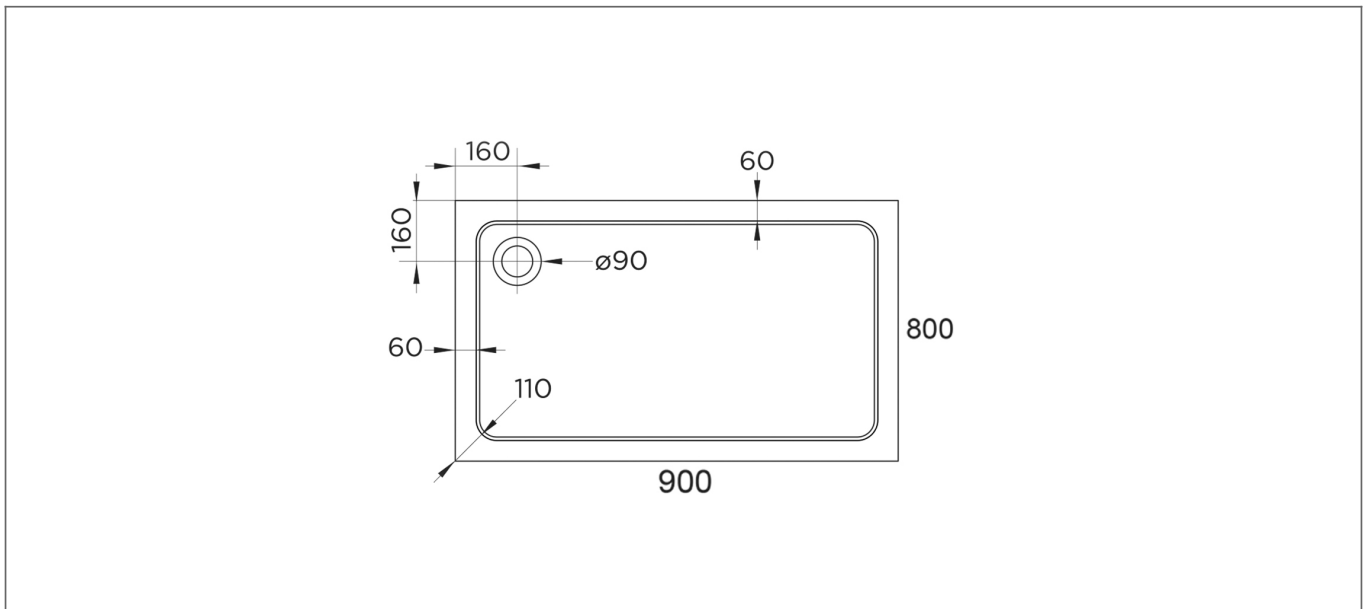

# Technical Datasheet

Product Code: 238H9080-C

Product Description: Hydro45 Stone Tray 900X800 White

## Specification

Material:	Acrylic Capped Bonded Resin
Style:	Modern
Shape:	Rectangular
Colour:	White
Product Guarantee:	10 Years
Barcode:	5031978059627
Product Length (mm):	900
Product Width (mm):	800
Product Height (mm):	45

## Key Features

- Designed to last & provide leak free shower relaxation
- Manufactured from 45mm acrylic capped stone resin
- 90mm fast flow waste also available for easy installation
- Can be installed to the floor or with a riser kit
- Leg & panel set available to purchase separately
- 28 sizes available to meet your bathroom requirements

## Technical Drawing

Dimensions: All measurements are in millimetres and are subject to normal manufacturing variations.

Due to a continuing development programme to improve design and performance, we reserve all rights to vary specifications without prior notice. Please note, all accessories are for photographic purposes only.