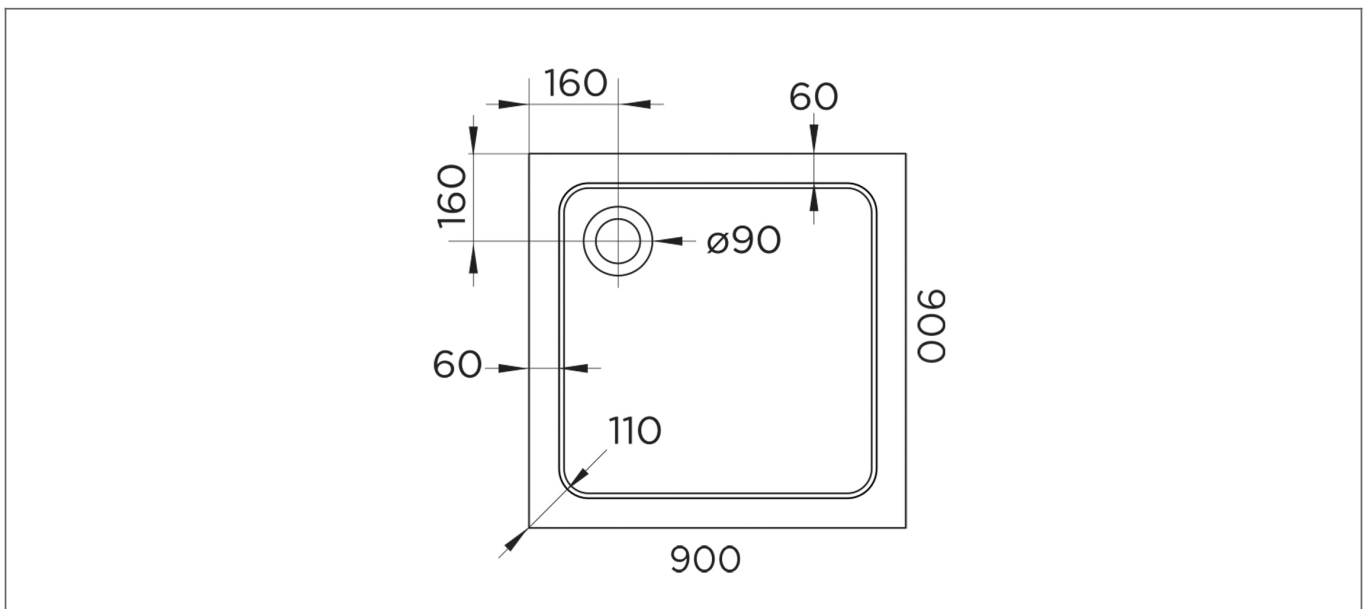

Technical Datasheet

Product Code: 238H9090-C

Product Description: Hydro45 Stone Tray 900X900 White

Specification

Material:	Acrylic Capped Bonded Resin
Style:	Modern
Shape:	Square
Colour:	White
Product Guarantee:	10 Years
Barcode:	5031978059573
Product Length (mm):	900
Product Width (mm):	900
Product Height (mm):	45

Key Features

- Designed to last & provide leak free shower relaxation
- Manufactured from 45mm acrylic capped stone resin
- 90mm fast flow waste also available for easy installation
- Can be installed to the floor or with a riser kit
- Leg & panel set available to purchase separately
- 28 sizes available to meet your bathroom requirements

Technical Drawing

Dimensions: All measurements are in millimetres and are subject to normal manufacturing variations.

Due to a continuing development programme to improve design and performance, we reserve all rights to vary specifications without prior notice. Please note, all accessories are for photographic purposes only.