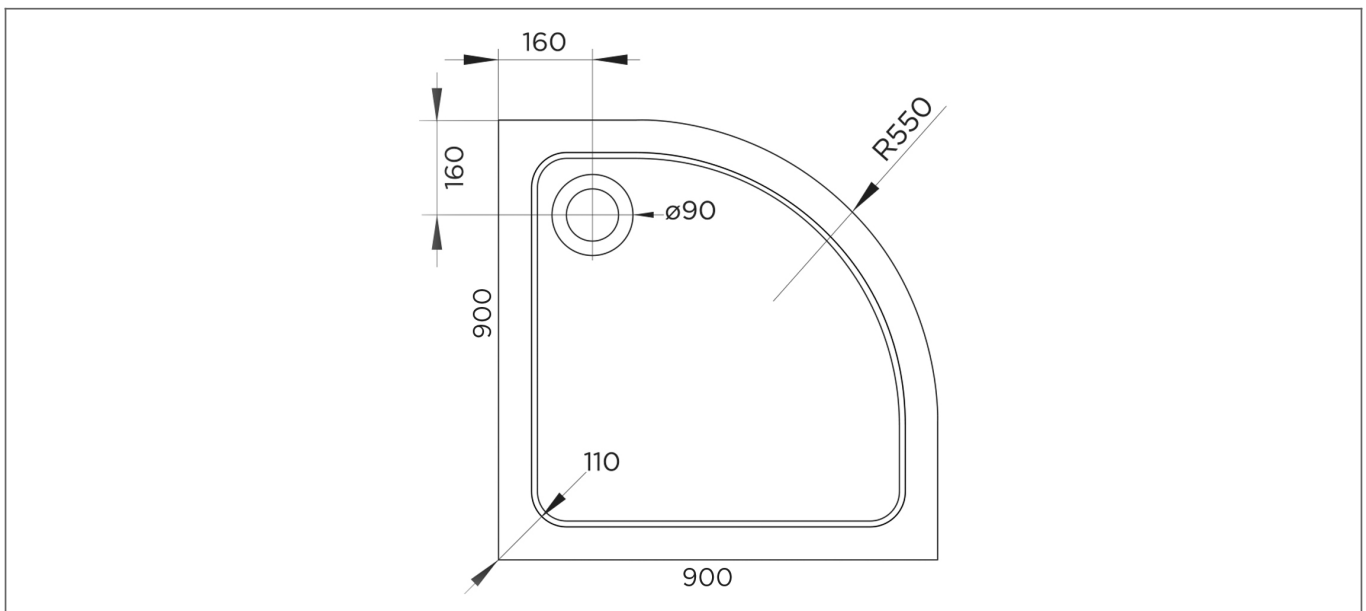

Technical Datasheet

Product Code: 238H90Q-C

Product Description: Hydro45 Stone Tray 900 Quad White

Specification

Material:	Acrylic Capped Bonded Resin
Style:	Modern
Shape:	Quadrant
Colour:	White
Product Guarantee:	10 Years
Barcode:	5031978059924
Product Length (mm):	900
Product Width (mm):	900
Product Height (mm):	45

Key Features

- Designed to last & provide leak free shower relaxation
- Manufactured from 45mm acrylic capped stone resin
- 90mm fast flow waste also available for easy installation
- Can be installed to the floor or with a riser kit
- Leg & panel set available to purchase separately
- 28 sizes available to meet your bathroom requirements

Technical Drawing

Dimensions: All measurements are in millimetres and are subject to normal manufacturing variations.

Due to a continuing development programme to improve design and performance, we reserve all rights to vary specifications without prior notice. Please note, all accessories are for photographic purposes only.