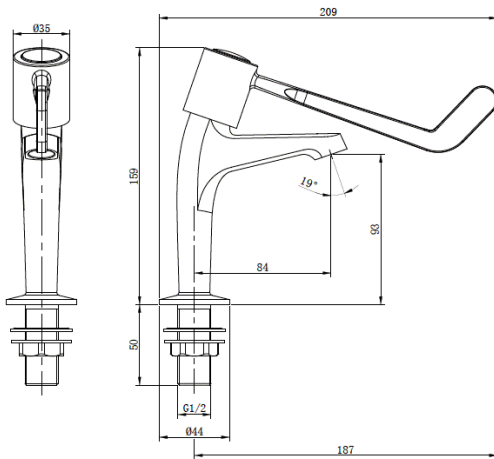

Lever

Lever Action Sink Taps With 6" Levers

Product Code: DLV103

Finish: Chrome

Features

- Construction:** Brass
- Valve/Cartridge type:** ¼ Turn Ceramic Disc
- Supply:** Suitable For Low Pressure Systems
- Working Pressures:** 0.1 - 5.0 bar
- Inlet connections:** ½" BSP
- Flexi or Copper:** N/A

- 1/4 Turn Ceramic Disc Handles Ensure A Smooth Operation
- Easy To Use 6" Lever Handle Works For All Abilities
- Brass Backnuts

*Please refer to website for full warranty details.

Flow (Bar - l/min, open outlet)

Spout

Flow 0.1	Flow 0.3	Flow 0.5	Flow 1.0	Flow 2.0	Flow 3.0	Flow 4.0	Flow 5.0
4	6.4	8.7	12.7	18.3	22.5	26.1	29.3

2301090