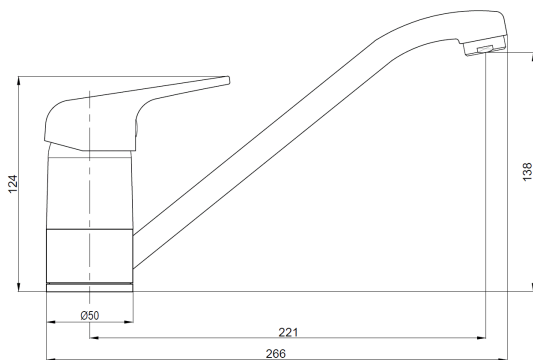

# Lace Range

Lace Sink Mixer

Product Code: LACE171

Finish: Chrome

## Features

- Construction:** Brass
- Valve/Cartridge type:** Ceramic Cartridge
- Supply:** Suitable For Low Pressure Systems
- Working Pressures:** 0.1 - 5.0 bar
- Inlet connections:** 15mm Copper
- Flexi or Copper:** Copper Tails

## Flow (Bar - l/min, open outlet)

### Spout

Flow 0.1	Flow 0.3	Flow 0.5	Flow 1.0	Flow 2.0	Flow 3.0	Flow 4.0	Flow 5.0
3.9	6.2	8.4	12.2	17.5	21.6	25	28

2504729

250504024

www.deva-uk.com · 0800 195 1602 · sales@uk.methven.com