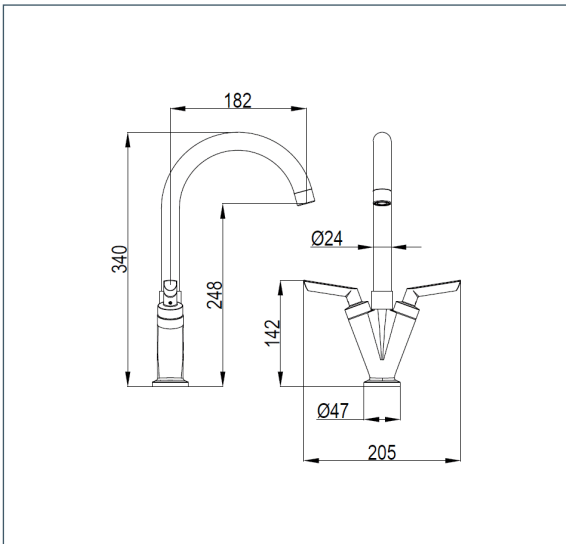

Lever

Lever Mono Sink Mixer

Product Code: LEV104

Finish: Chrome

Features

- Construction:** Brass
- Valve/Cartridge type:** ¼ Turn Ceramic Disc
- Supply:** Suitable For Low Pressure Systems
- Working Pressures:** 0.1 - 5.0 bar
- Inlet connections:** ½" BSP
- Flexi or Copper:** Flexi Tails - M10

- Swivel Spout
- Comes With Under Mount Bracket
- 1/4 Turn Ceramic Handles Ensure A Smooth Operation
- Products Which Are Easy To Use By All The Family

*Please refer to website for full warranty details.

Flow (Bar - l/min, open outlet)

Spout

Flow 0.1	Flow 0.3	Flow 0.5	Flow 1.0	Flow 2.0	Flow 3.0	Flow 4.0	Flow 5.0
3.1	5	6.6	9.6	13.8	17	19.6	22

2504729

250504024